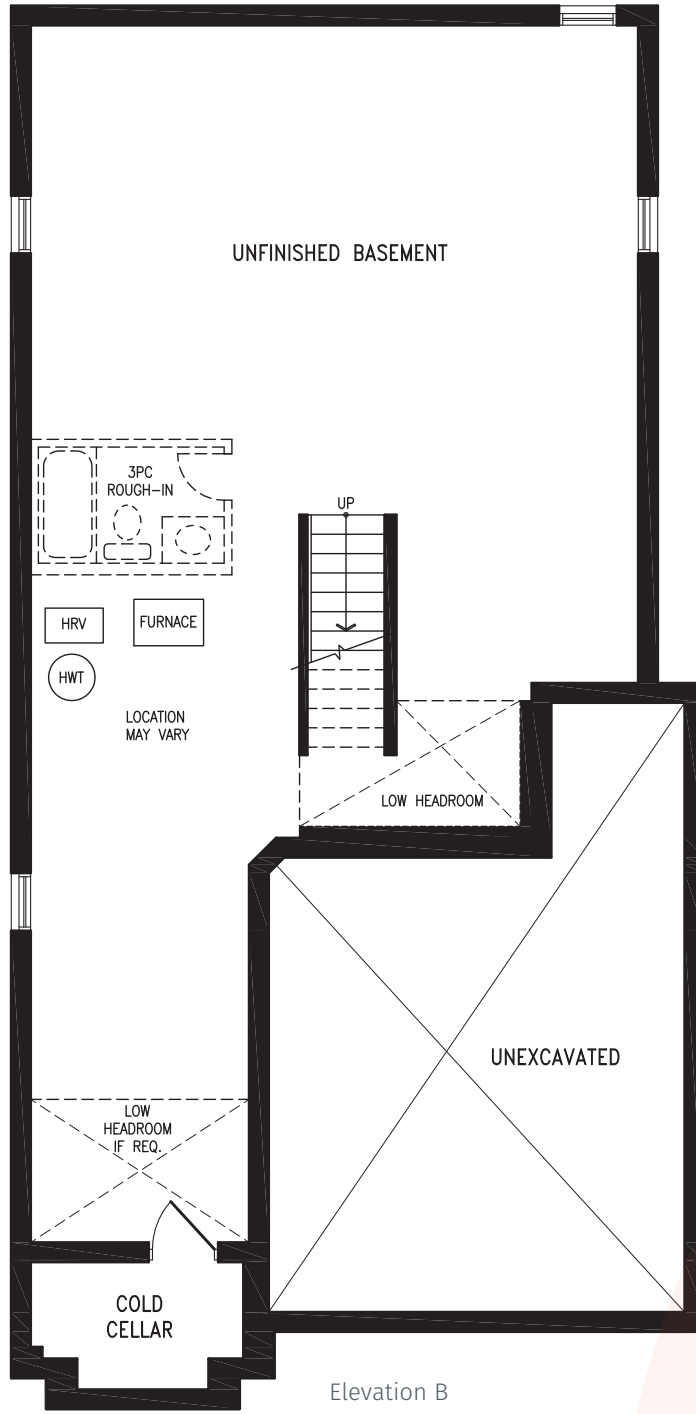

COUNTRYWIDE

MIDHURST
VALLEY

36' SINGLES COLLECTION

GIZELLE

Elevation B | 2,796 sq. ft.

Elevation B
SECOND FLOOR

Elevation B
BASEMENT

THE GIZELLE 36-4 prices & specifications subject to change without notice. Useable square footage may vary from that stated herein. Artists concept only E.&O.E. © June 6, 2026 CountryWide Homes. All rights reserved.