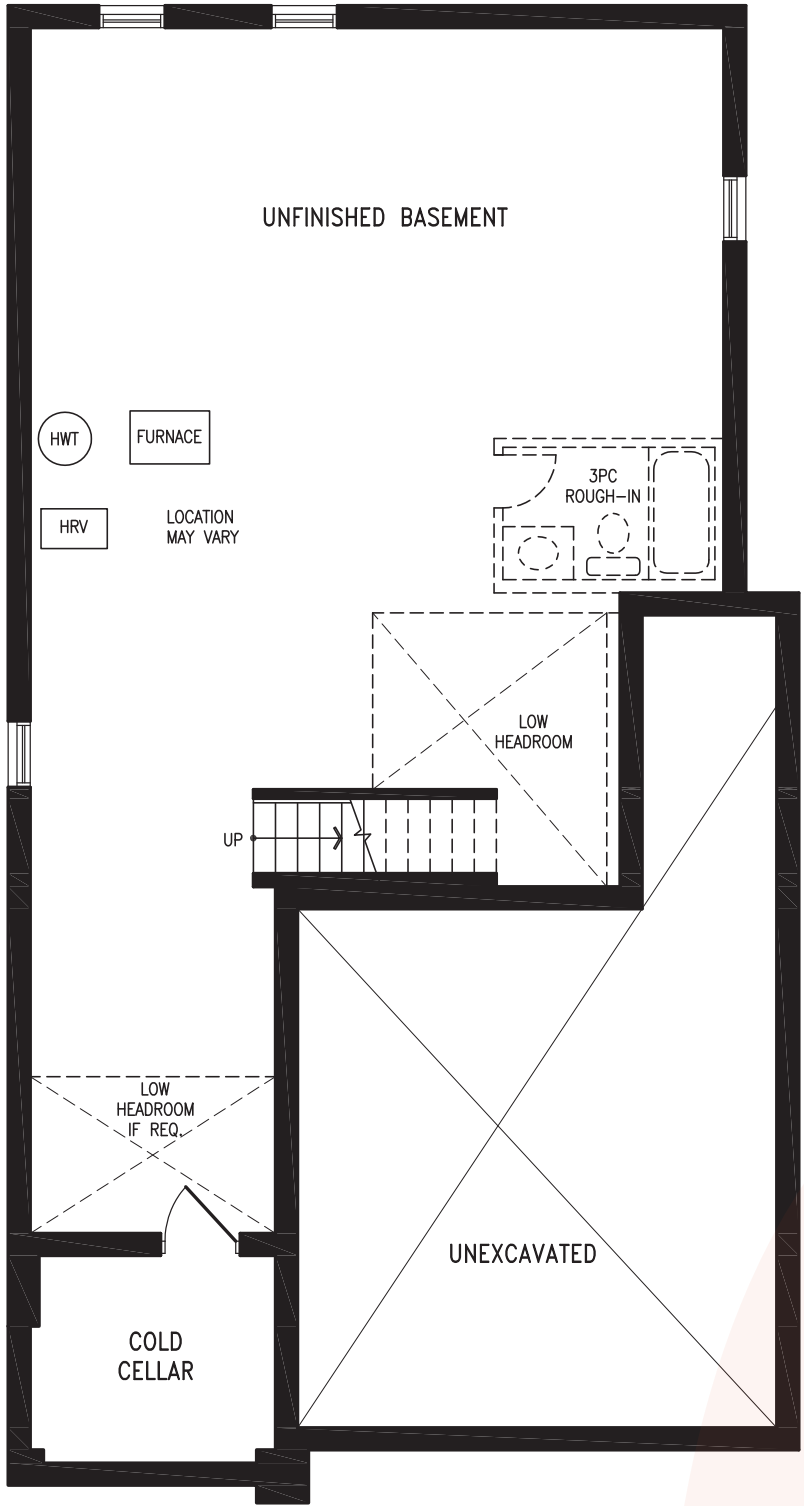

Elevation C
BASEMENT

THE DELA 36-1 prices & specifications subject to change without notice. Useable square footage may vary from that stated herein. Artists concept only E.&O.E. © June 6, 2026 CountryWide Homes. All rights reserved.

COUNTRYWIDE