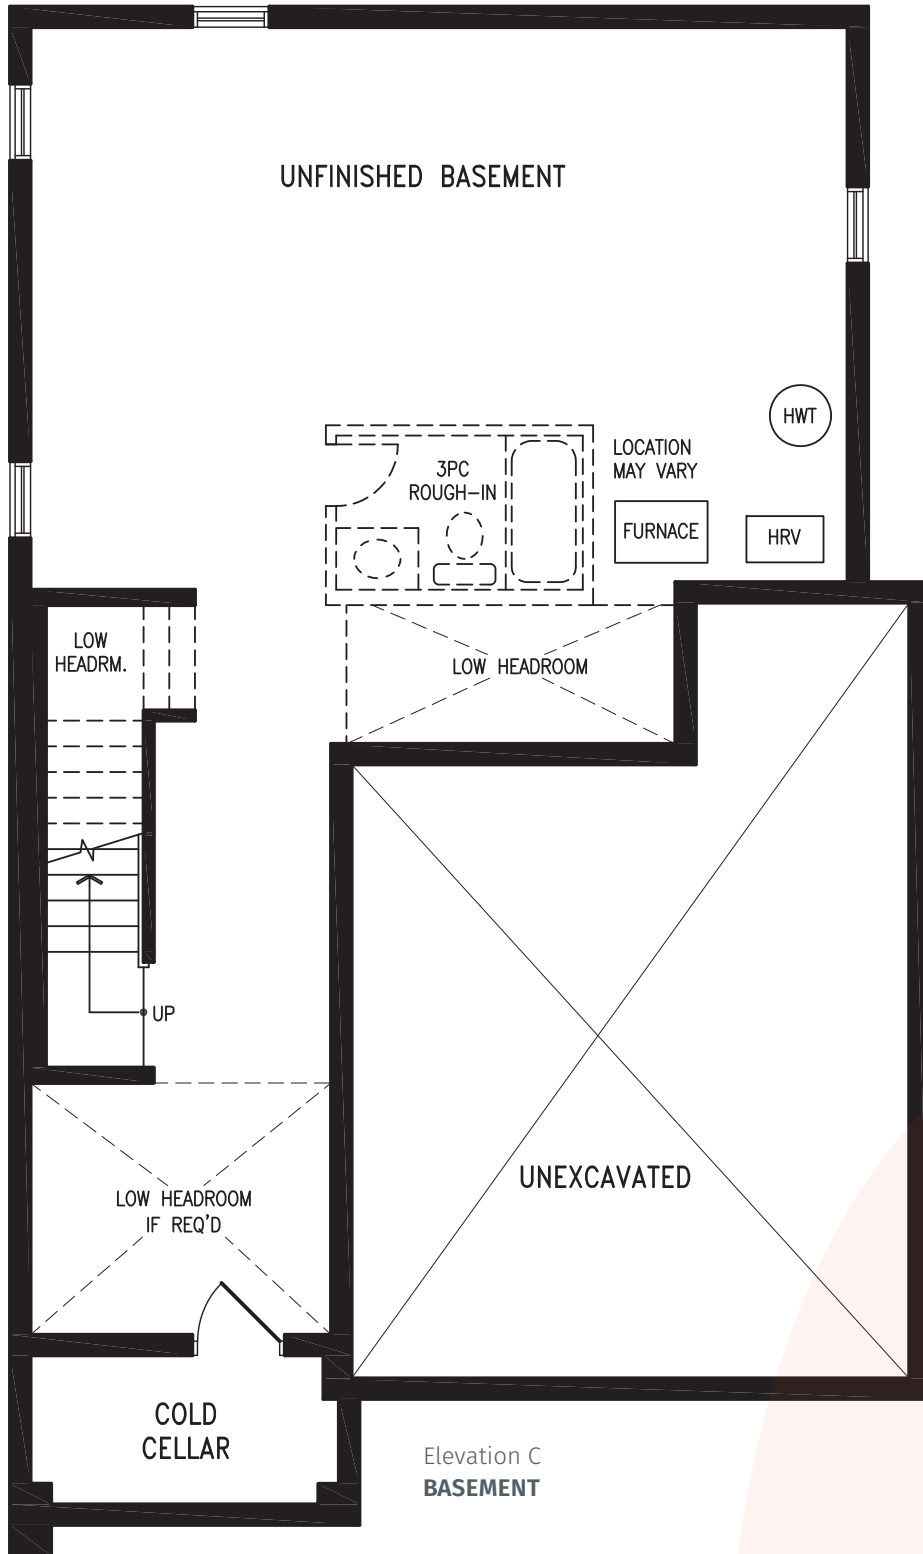

THE EMMA 36-0 prices & specifications subject to change without notice. Useable square footage may vary from that stated herein. Artists concept only E.&O.E. © June 6, 2026 CountryWide Homes. All rights reserved.

COUNTRYWIDE