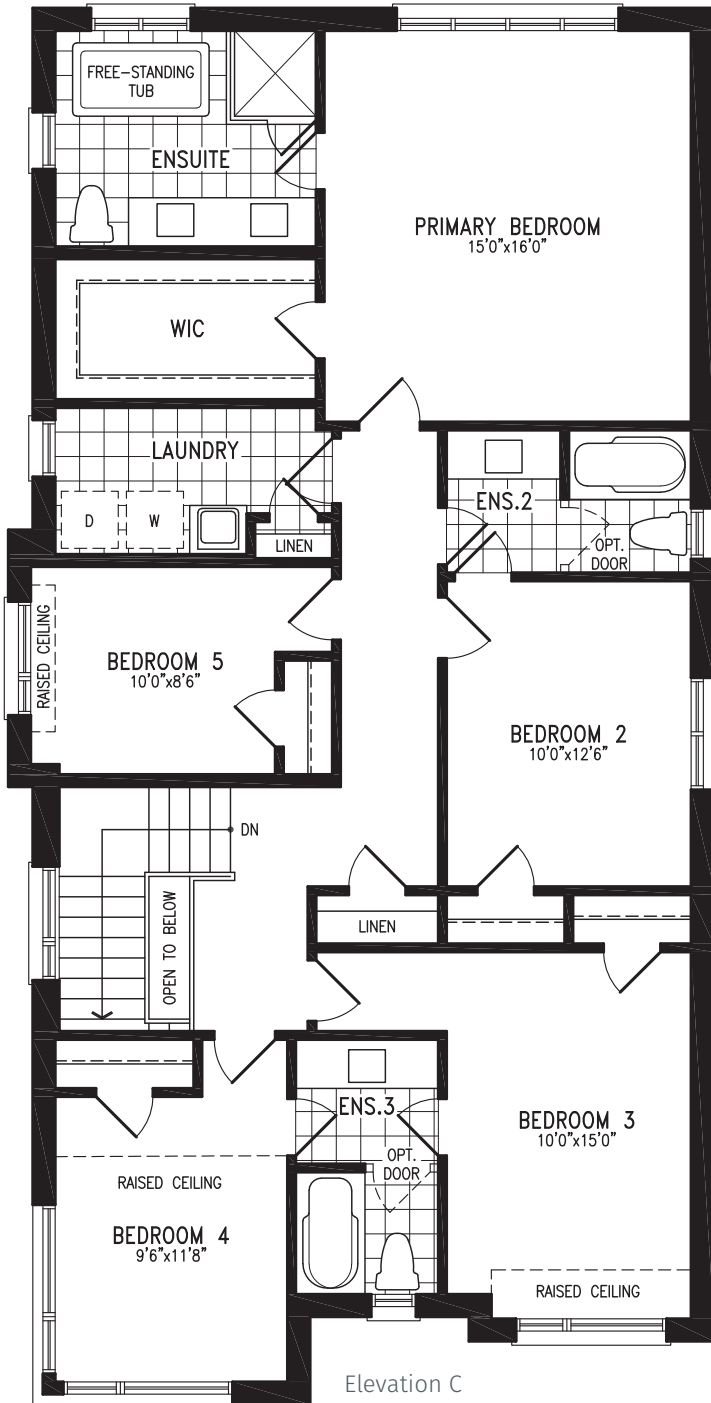

COUNTRYWIDE

MIDHURST
VALLEY

36' SINGLES COLLECTION

FLORA (CORNER UPGRADE)

Elevation C | 2,748 sq. ft.

Elevation C
OPT 5 BEDROOM
SECOND FLOOR

Elevation C
BASEMENT

MIDHURST
VALLEY