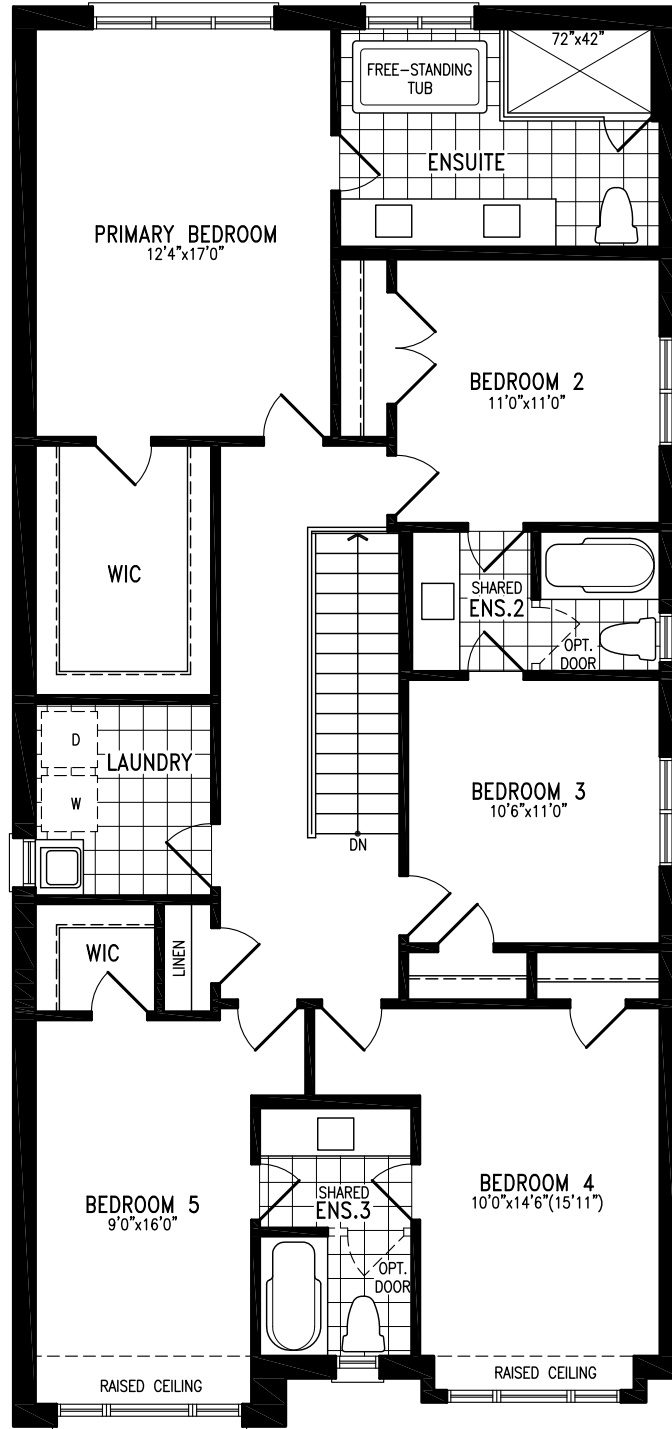

COUNTRYWIDE

MIDHURST
VALLEY

36' SINGLES COLLECTION

GIZELLE

Elevation C | 2,814 sq. ft.

Elevation C
SECOND FLOOR

Elevation C
BASEMENT

THE GIZELLE 36-4 prices & specifications subject to change without notice. Useable square footage may vary from that stated herein. Artists concept only E.&O.E. © June 6, 2026 CountryWide Homes. All rights reserved.