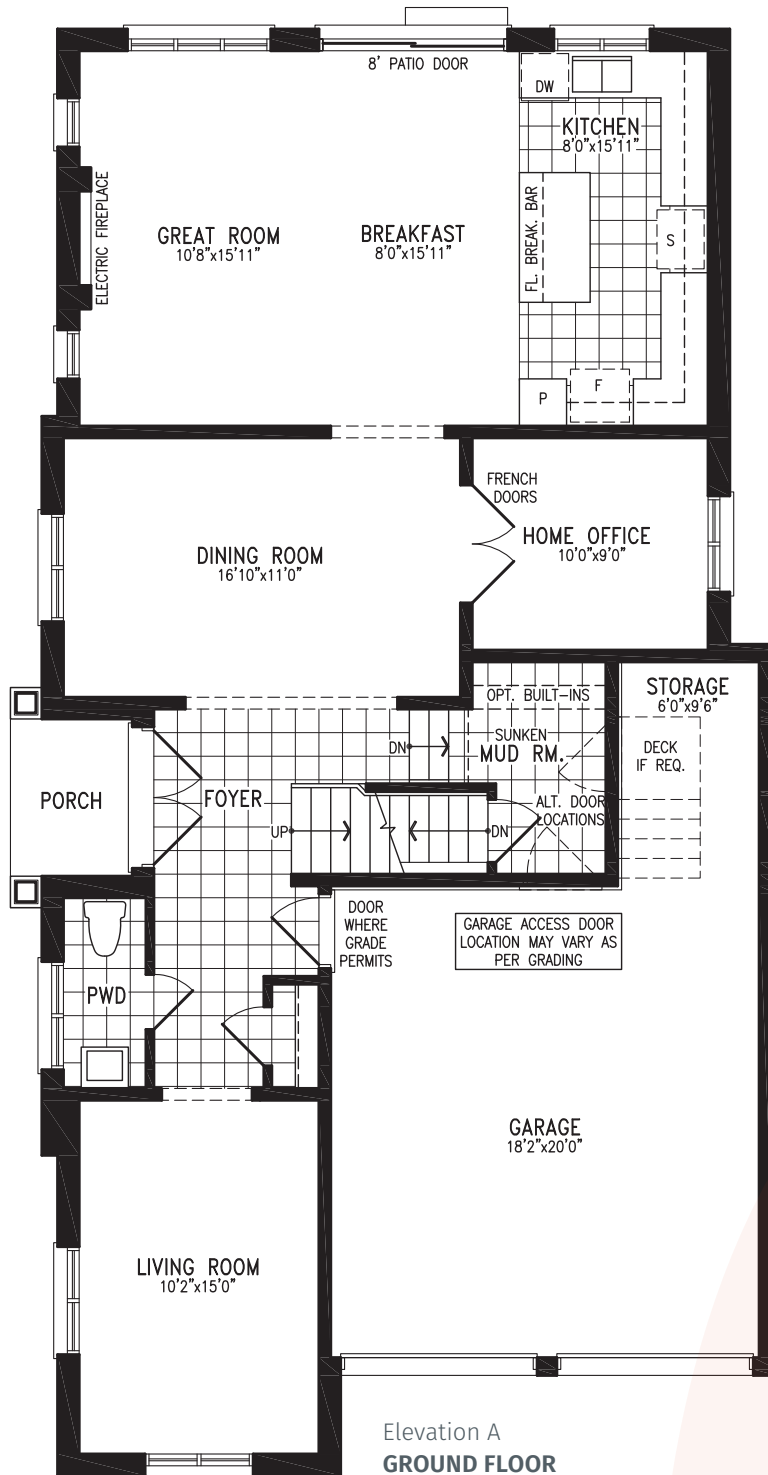

COUNTRYWIDE

MIDHURST
VALLEY

36' SINGLES COLLECTION

HAZELLE (CORNER)

Elevation A | 2,966 sq. ft.

ELEVATION A 2,966 SQ. FT.

THE HAZELLE 36-5 CORNER prices & specifications subject to change without notice. Useable square footage may vary from that stated herein. Artists concept only E.&O.E. © June 6, 2026 CountryWide Homes. All rights reserved.