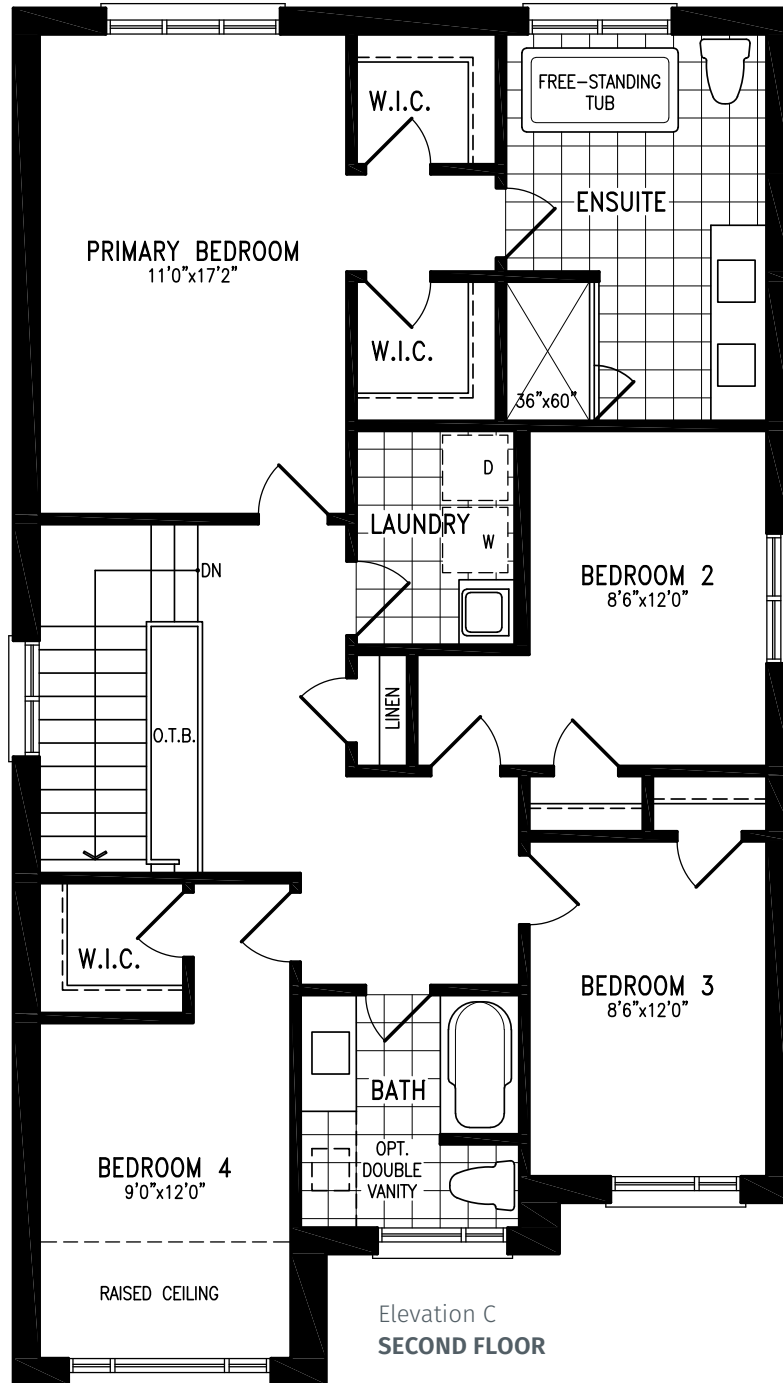

COUNTRYWIDE

MIDHURST
VALLEY

36' SINGLES COLLECTION

DAKOTA

Elevation C | 2,201 sq. ft.

THE DAKOTA 36-6 prices & specifications subject to change without notice. Useable square footage may vary from that stated herein. Artists concept only E.&O.E. © June 6, 2026 CountryWide Homes. All rights reserved.