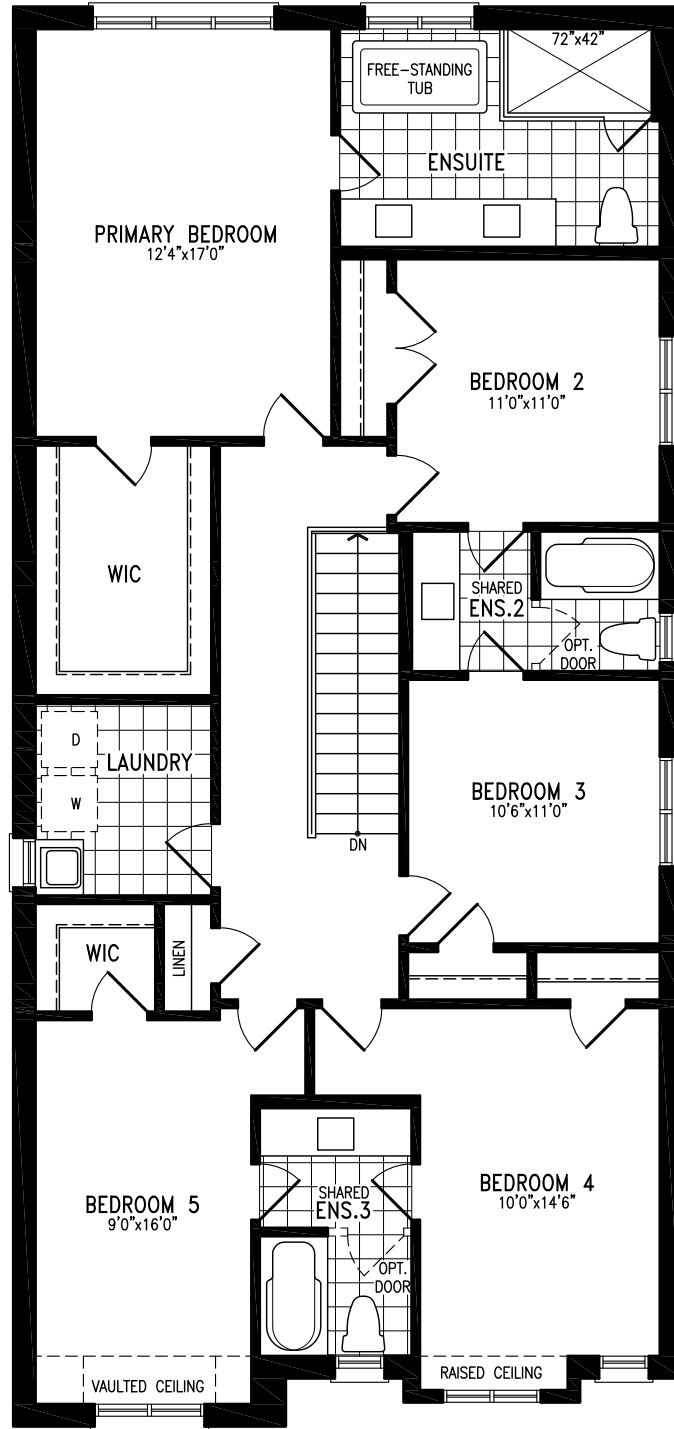

MIDHURST
VALLEY

36' SINGLES COLLECTION

GIZELLE

Elevation A | 2,812 sq. ft.

Elevation A
SECOND FLOOR