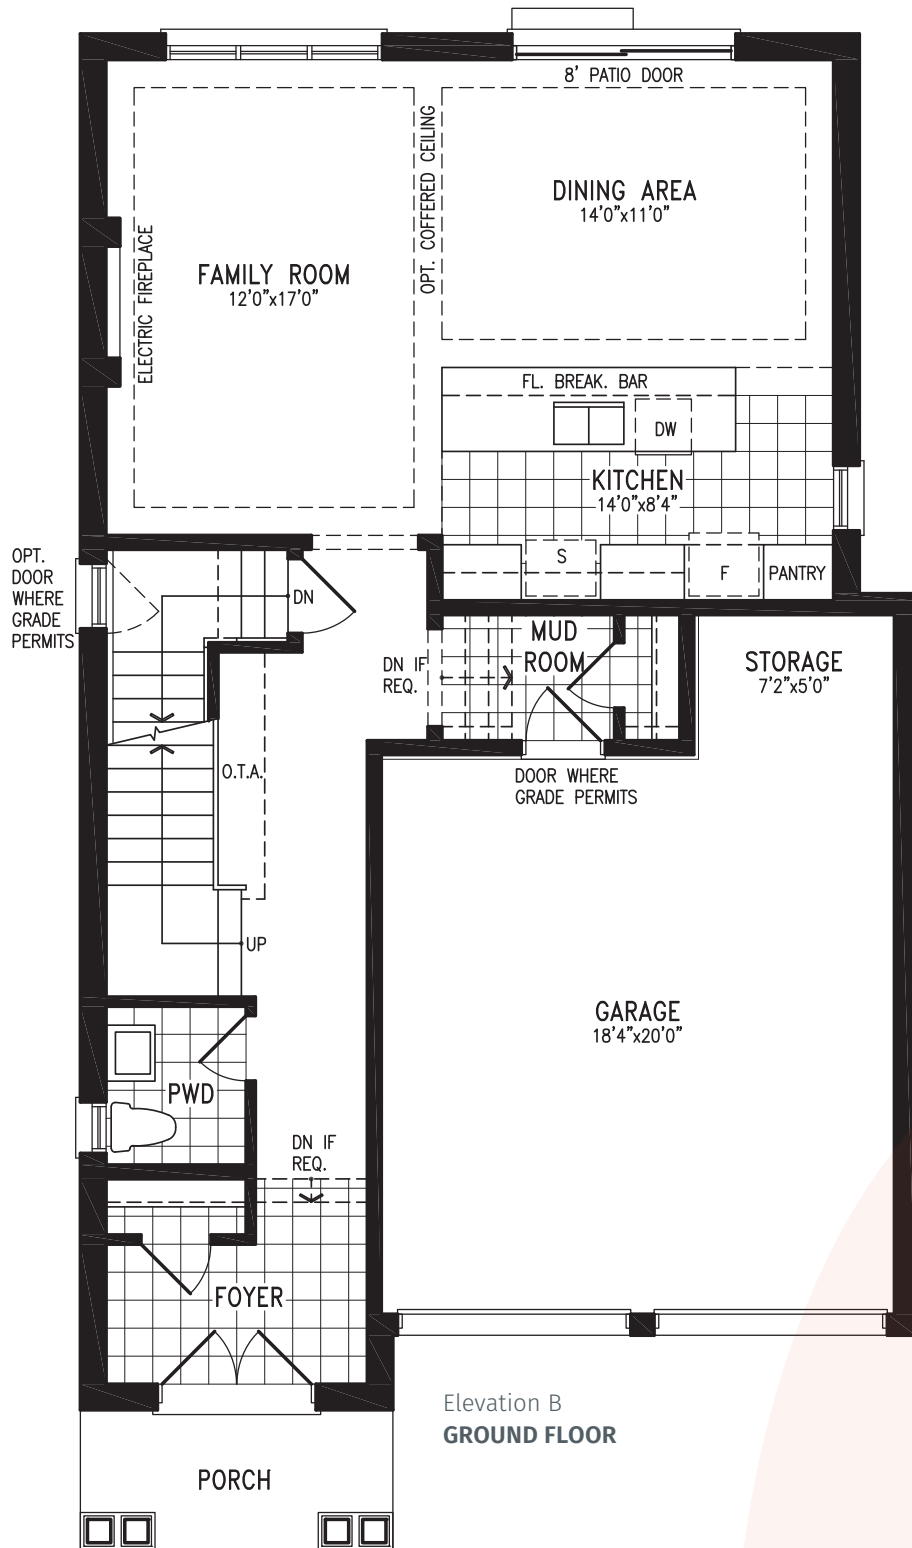

THE DAKOTA 36-6 prices & specifications subject to change without notice. Useable square footage may vary from that stated herein. Artists concept only E.&O.E. © June 6, 2026 CountryWide Homes. All rights reserved.

COUNTRYWIDE