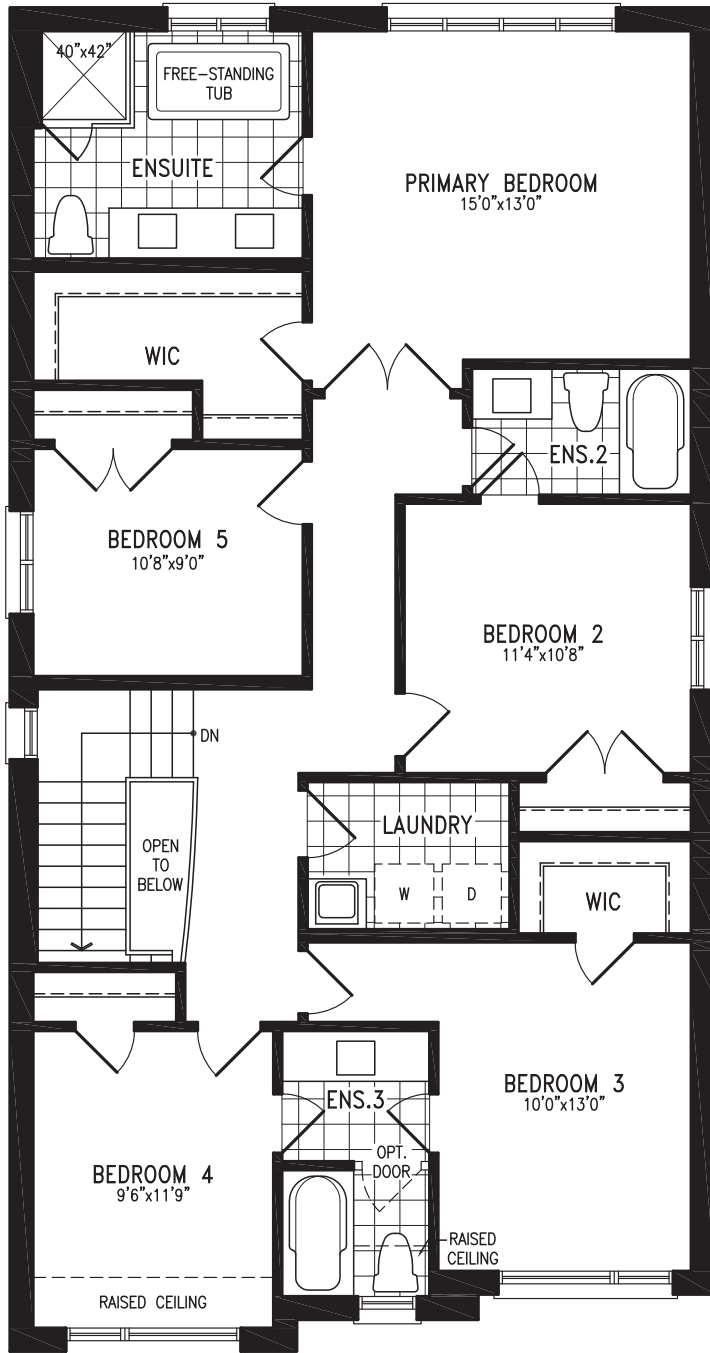

COUNTRYWIDE

MIDHURST
VALLEY

36' SINGLES COLLECTION

ELISA

Elevation C | 2,564 sq. ft.

Elevation C
SECOND FLOOR

Elevation C
OPT 5 BEDROOM
SECOND FLOOR

Elevation C
BASEMENT