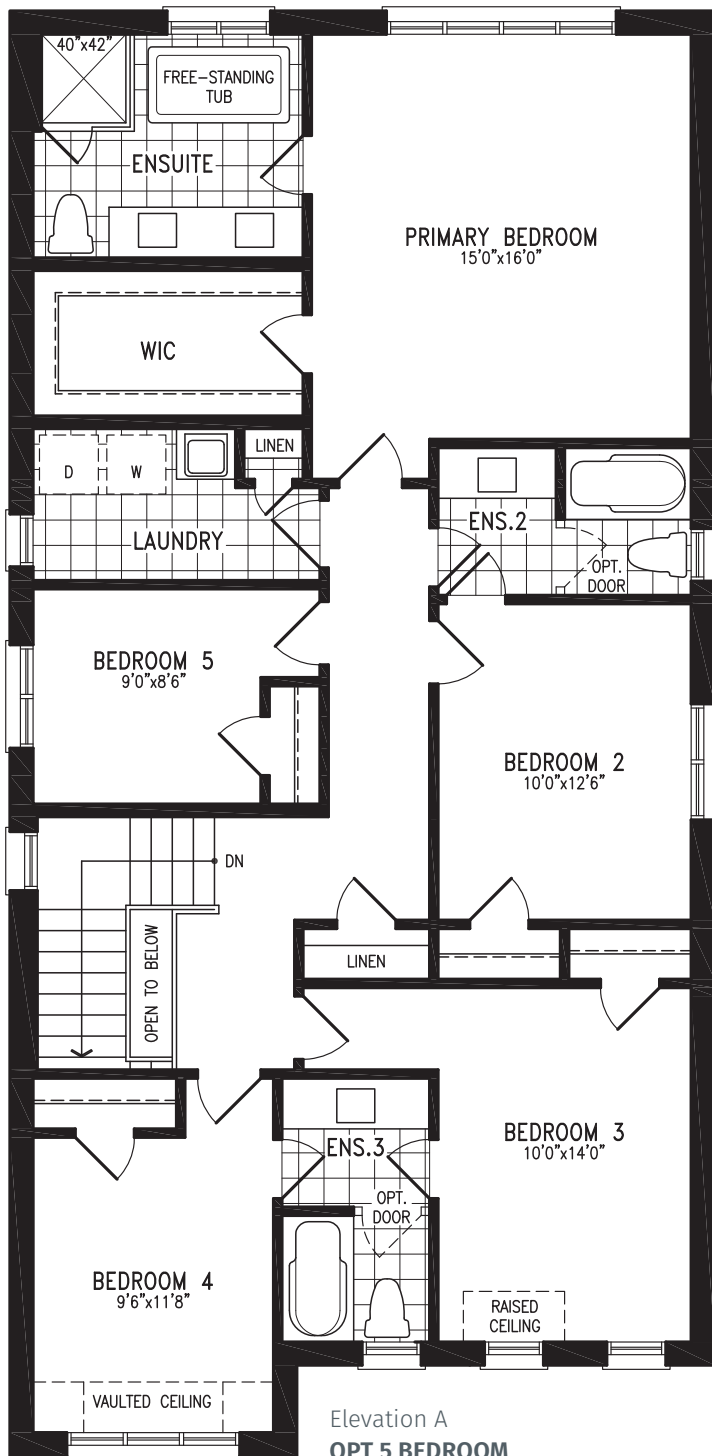

COUNTRYWIDE

MIDHURST
VALLEY

36' SINGLES COLLECTION

FLORA

Elevation A | 2,718 sq. ft.

Elevation A
SECOND FLOOR

Elevation A
**OPT 5 BEDROOM
 SECOND FLOOR**

Elevation A
BASEMENT