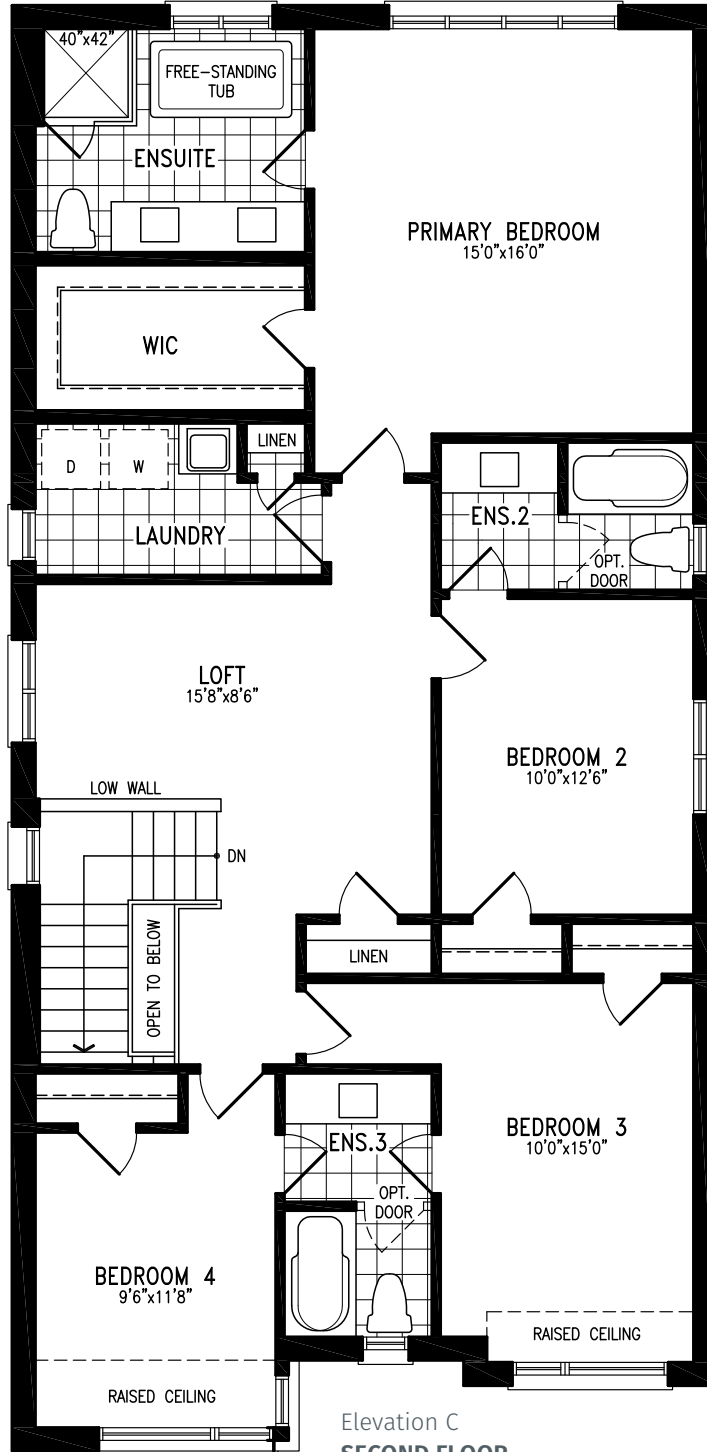

COUNTRYWIDE

MIDHURST
VALLEY

36' SINGLES COLLECTION

FLORA

Elevation C | 2,728 sq. ft.

Elevation C
**OPT 5 BEDROOM
 SECOND FLOOR**

Elevation C
BASEMENT

MIDHURST
VALLEY