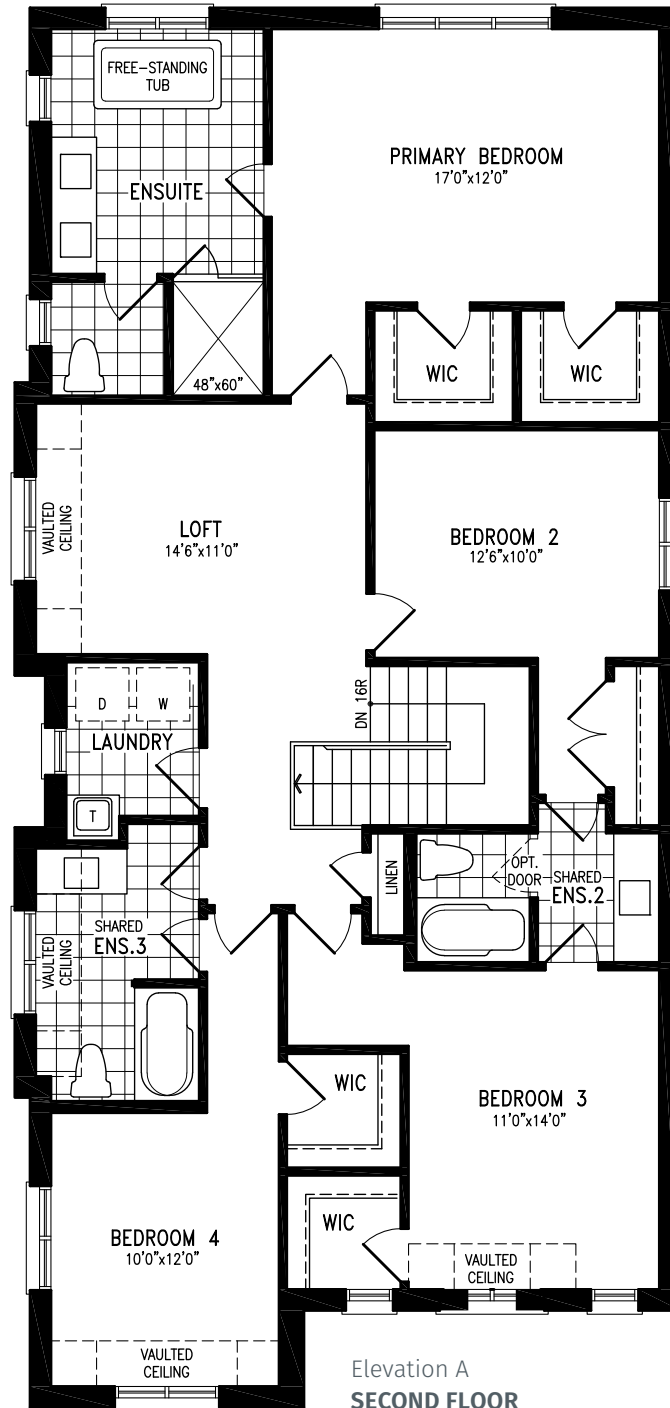

COUNTRYWIDE

MIDHURST
VALLEY

36' SINGLES COLLECTION

HAZELLE (CORNER)

Elevation A | 2,966 sq. ft.

Elevation A
BASEMENT

THE HAZELLE 36-5 CORNER prices & specifications subject to change without notice. Useable square footage may vary from that stated herein. Artists concept only E.&O.E. © June 6, 2026 CountryWide Homes. All rights reserved.