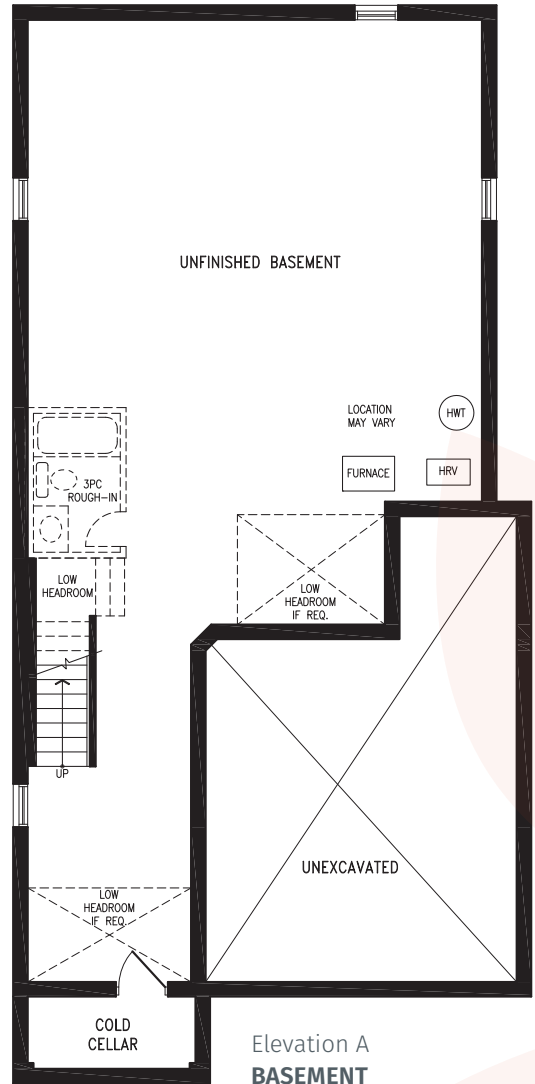

COUNTRYWIDE

MIDHURST
VALLEY

36' SINGLES COLLECTION

FLORA

Elevation A | 2,718 sq. ft.

Elevation A
SECOND FLOOR

Elevation A
**OPT 5 BEDROOM
 SECOND FLOOR**

Elevation A
BASEMENT