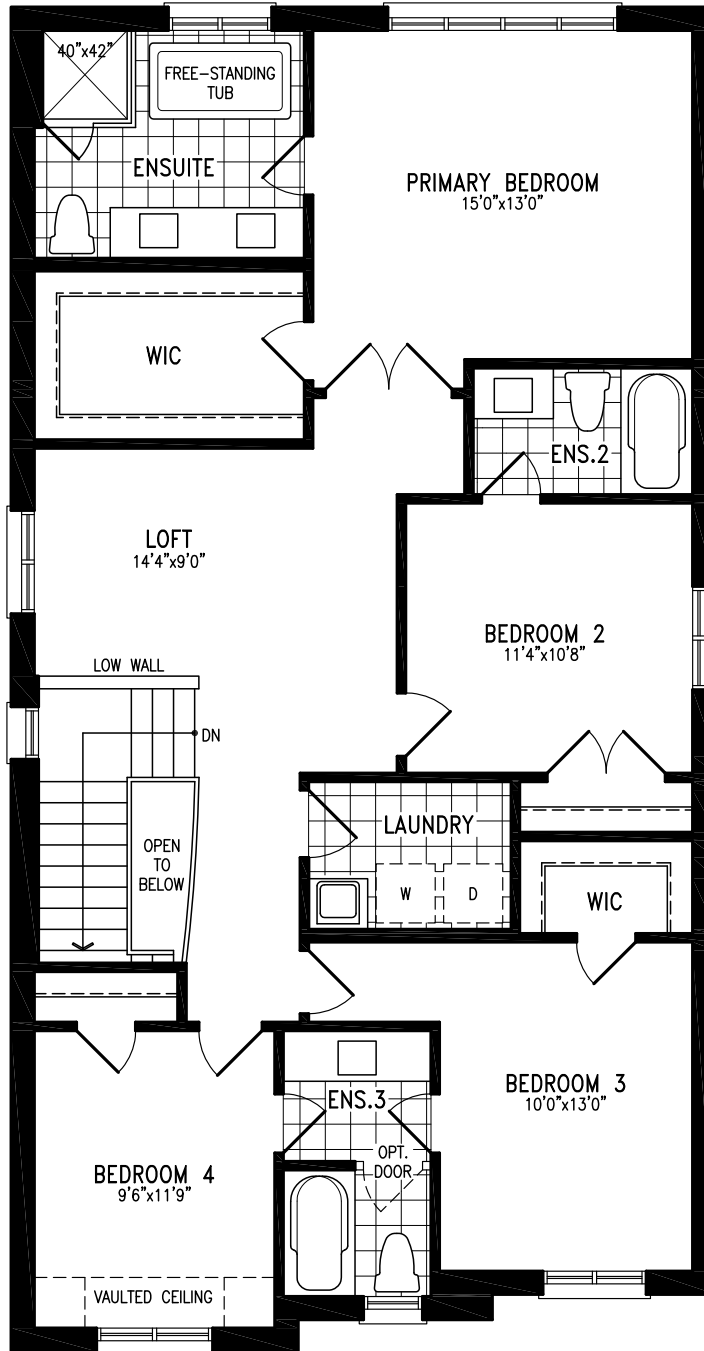

COUNTRYWIDE

MIDHURST
VALLEY

36' SINGLES COLLECTION

ELISA

Elevation A | 2,564 sq. ft.

Elevation A
SECOND FLOOR

Elevation A
OPT 5 BEDROOM
SECOND FLOOR

Elevation A
BASEMENT