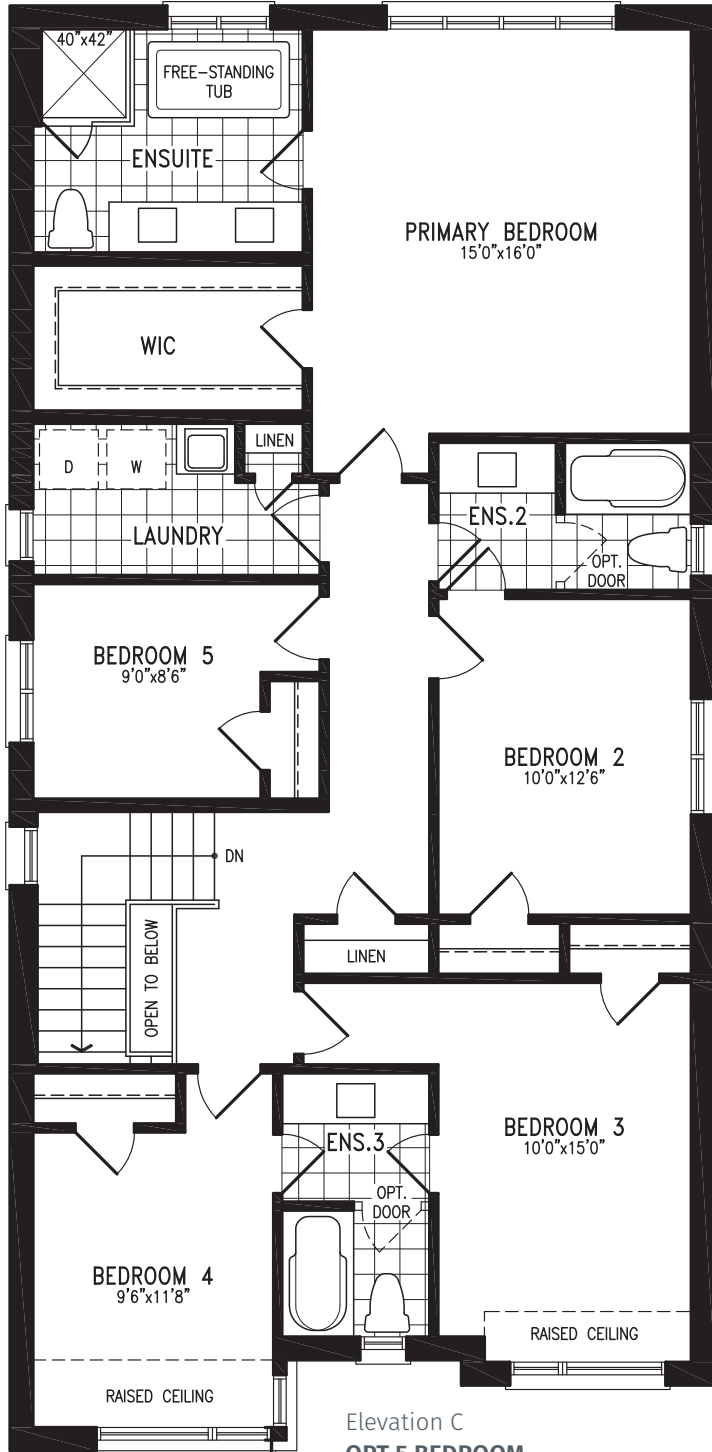

COUNTRYWIDE

MIDHURST
VALLEY

36' SINGLES COLLECTION

FLORA

Elevation C | 2,728 sq. ft.

Elevation C
**OPT 5 BEDROOM
 SECOND FLOOR**

Elevation C
BASEMENT

MIDHURST
VALLEY