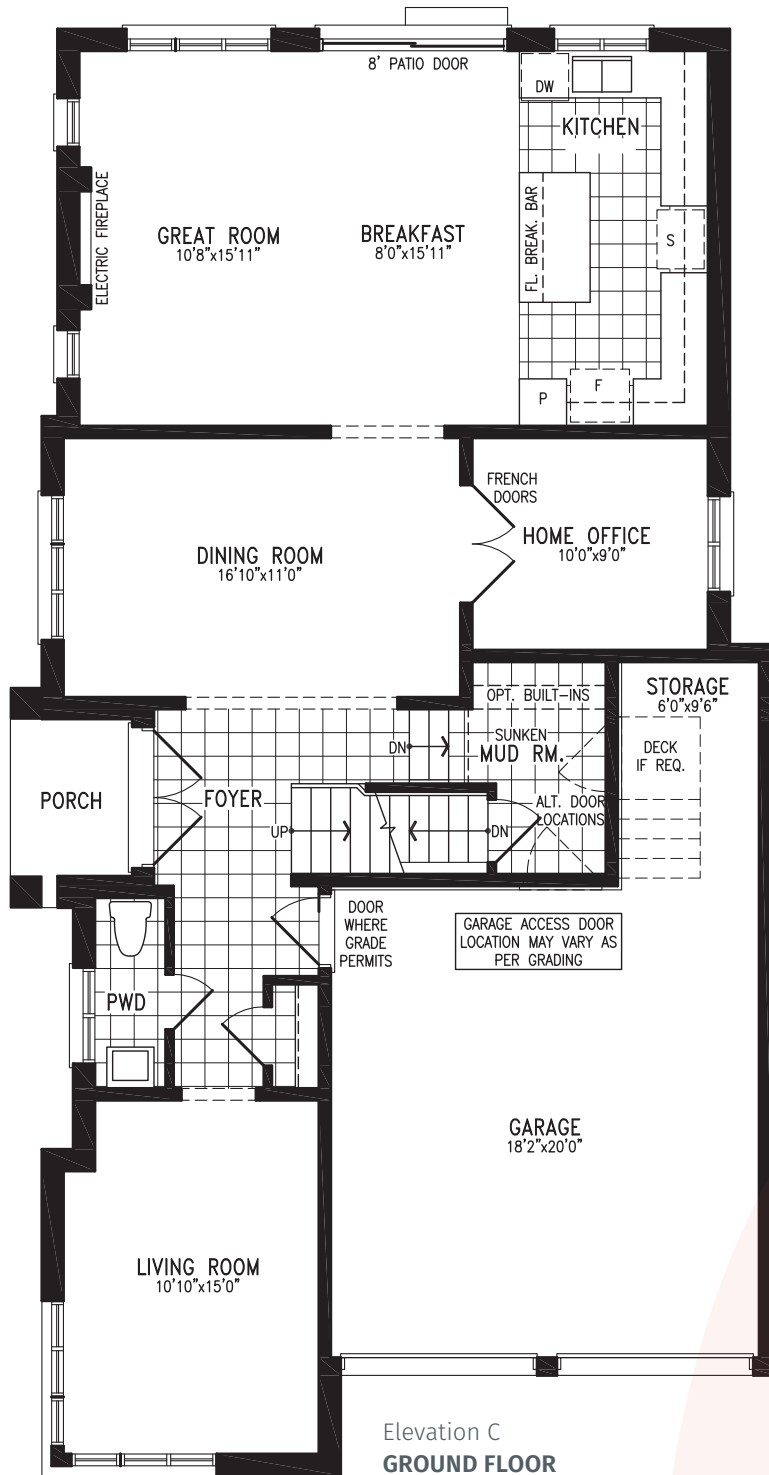

MIDHURST
VALLEY

36' SINGLES COLLECTION

HAZELLE (CORNER)

Elevation C | 2,953 sq. ft.

ELEVATION C 2,953 SQ. FT.

THE HAZELLE 36-5 CORNER prices & specifications subject to change without notice. Useable square footage may vary from that stated herein. Artists concept only E.&O.E. © June 6, 2026 CountryWide Homes. All rights reserved.