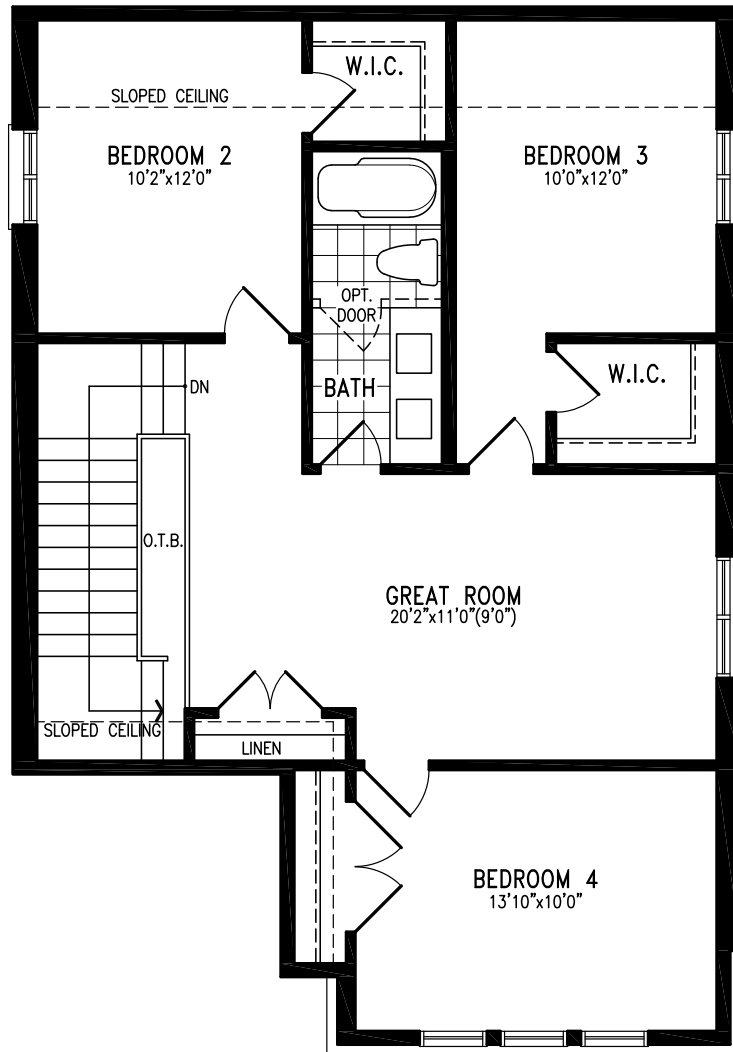

COUNTRYWIDE

MIDHURST
VALLEY

36' SINGLES COLLECTION

AVERY

Elevation A | 2,131 sq. ft.

Elevation A
SECOND FLOOR

THE AVERY 36-7 (BUNGALOW/LOFT) prices & specifications subject to change without notice. Useable square footage may vary from that stated herein. Artists concept only E.&O.E. © June 6, 2026 CountryWide Homes. All rights reserved.