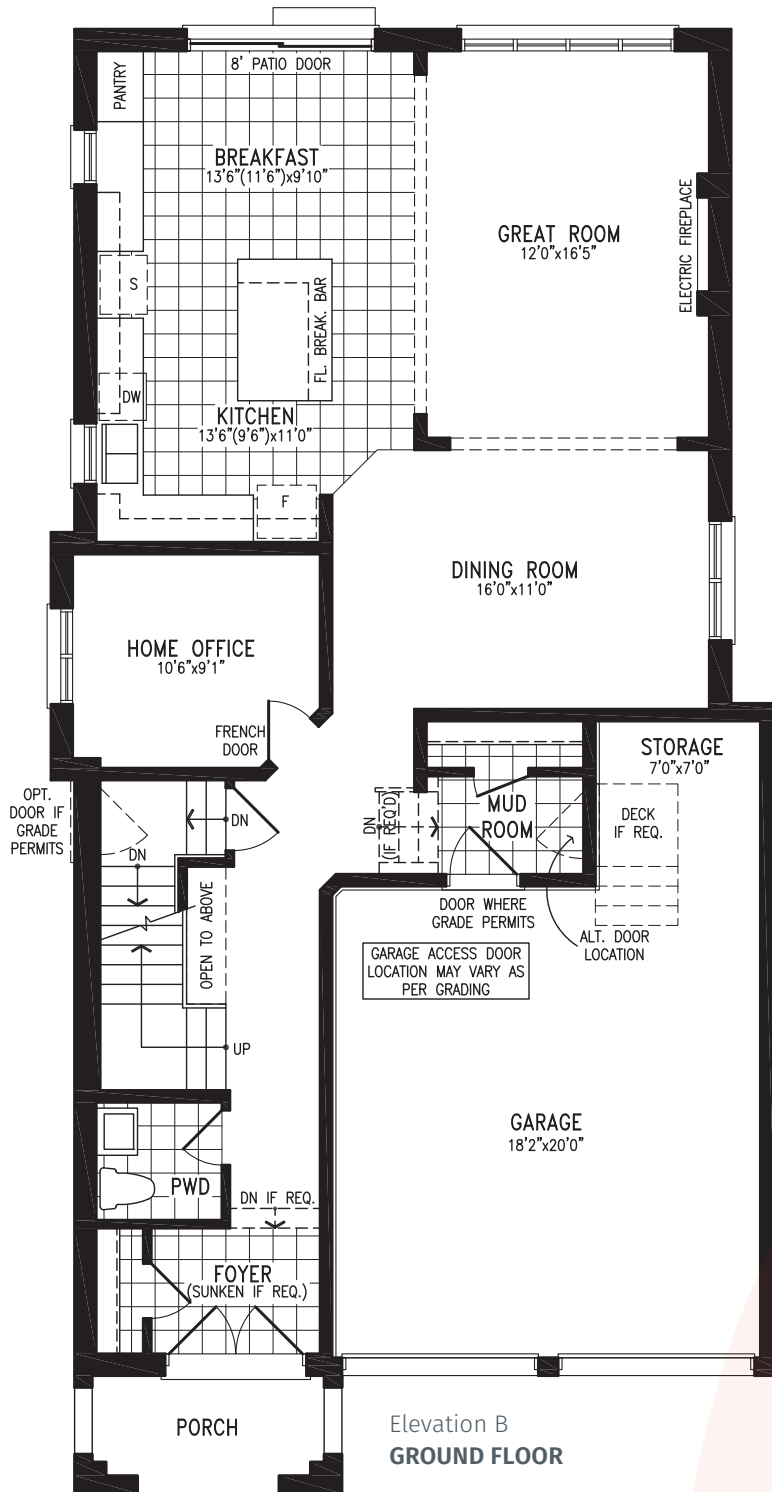

Elevation B
GROUND FLOOR

THE FLORA 36-3 CORNER UPGRADE prices & specifications subject to change without notice. Useable square footage may vary from that stated herein. Artists concept only E.&O.E. © June 6, 2026 CountryWide Homes. All rights reserved.