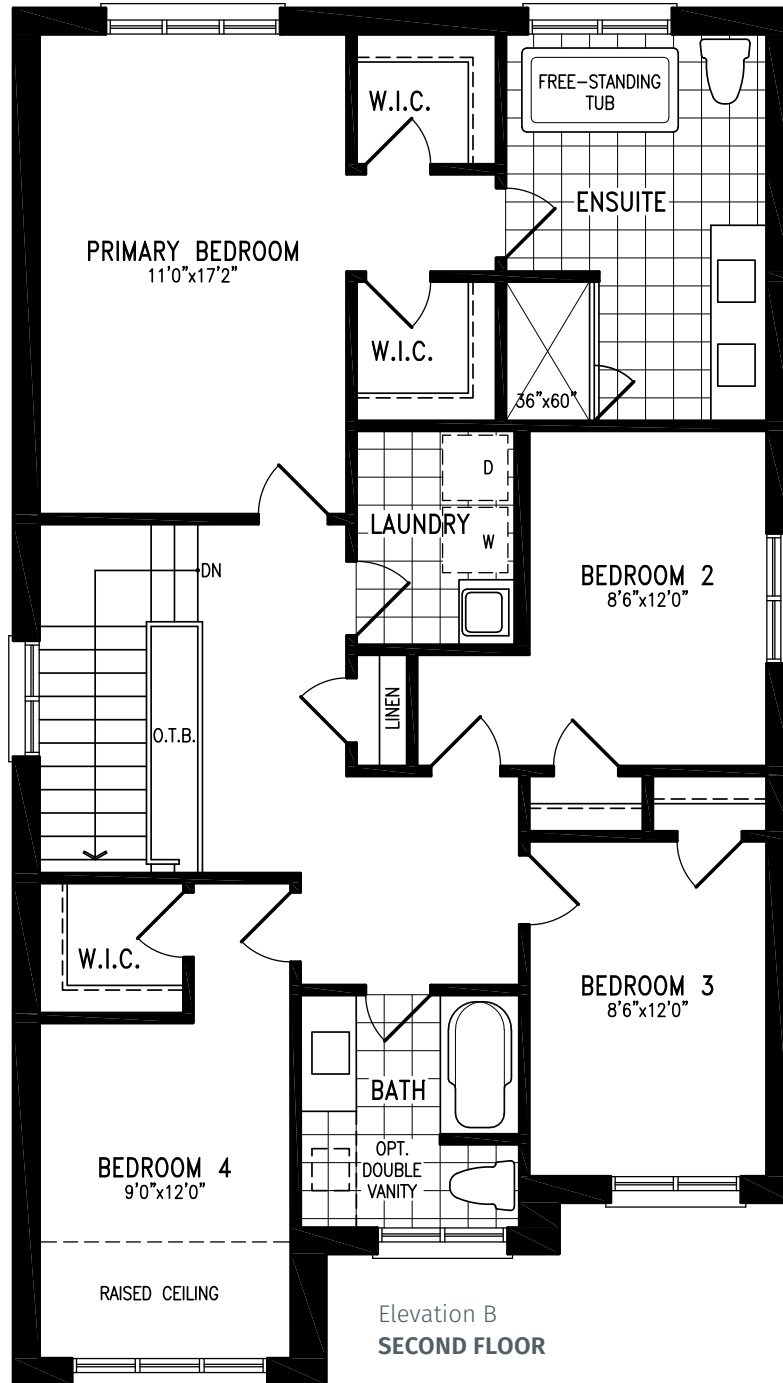

COUNTRYWIDE

MIDHURST
VALLEY

36' SINGLES COLLECTION

DAKOTA

Elevation B | 2,201 sq. ft.

THE DAKOTA 36-6 prices & specifications subject to change without notice. Useable square footage may vary from that stated herein. Artists concept only E.&O.E. © June 6, 2026 CountryWide Homes. All rights reserved.