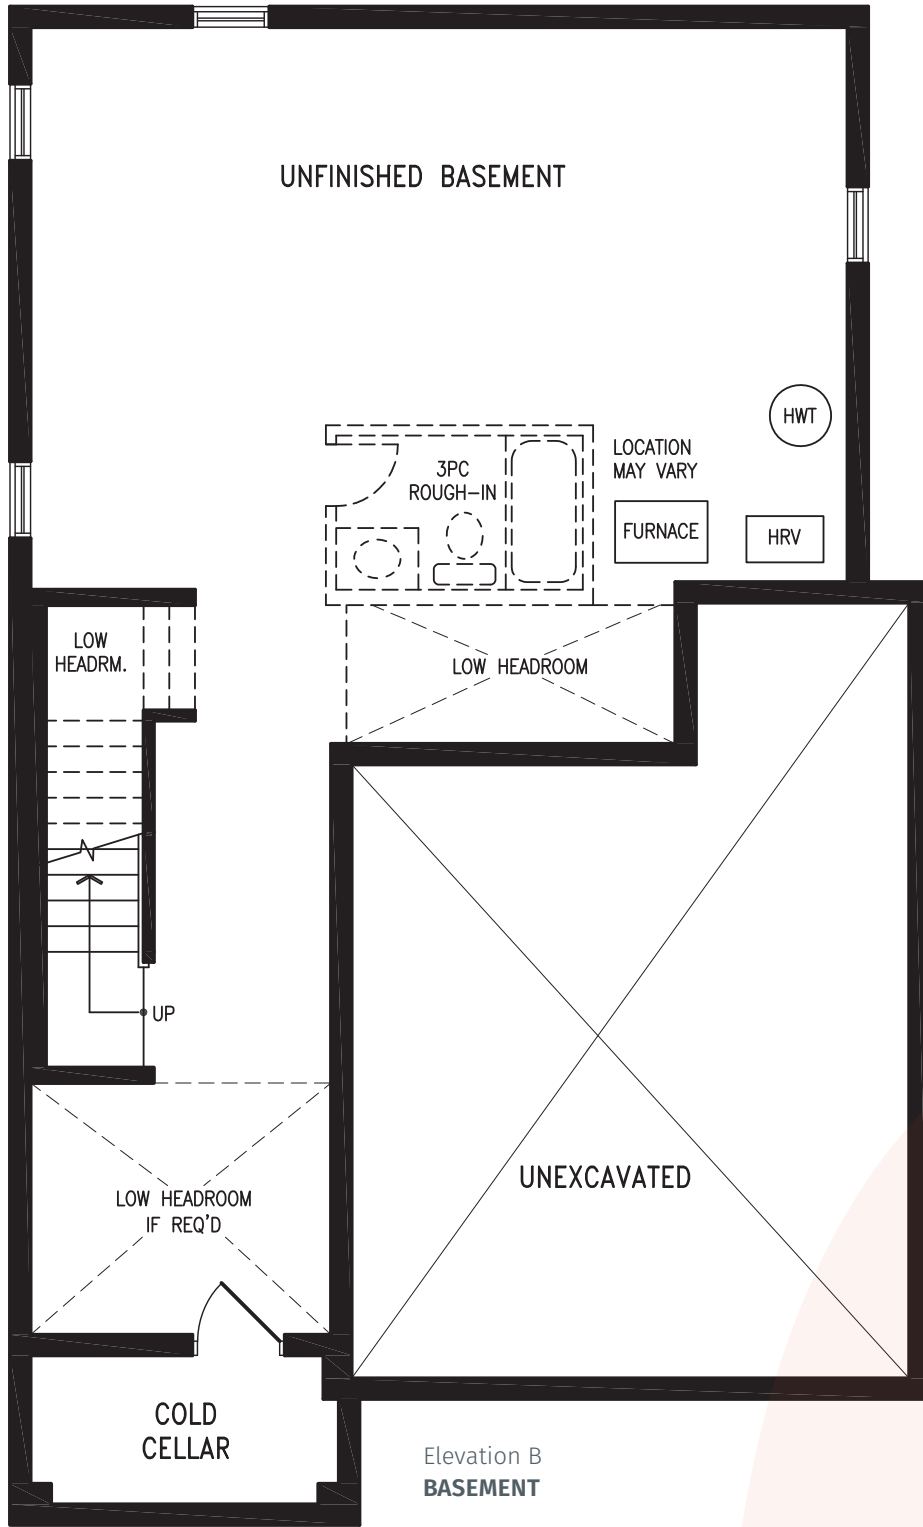

COUNTRYWIDE

MIDHURST
VALLEY

36' SINGLES COLLECTION

EMMA

Elevation B | 1,973 sq. ft.

THE EMMA 36-0 prices & specifications subject to change without notice. Useable square footage may vary from that stated herein. Artists concept only E.&O.E. © June 6, 2026 CountryWide Homes. All rights reserved.