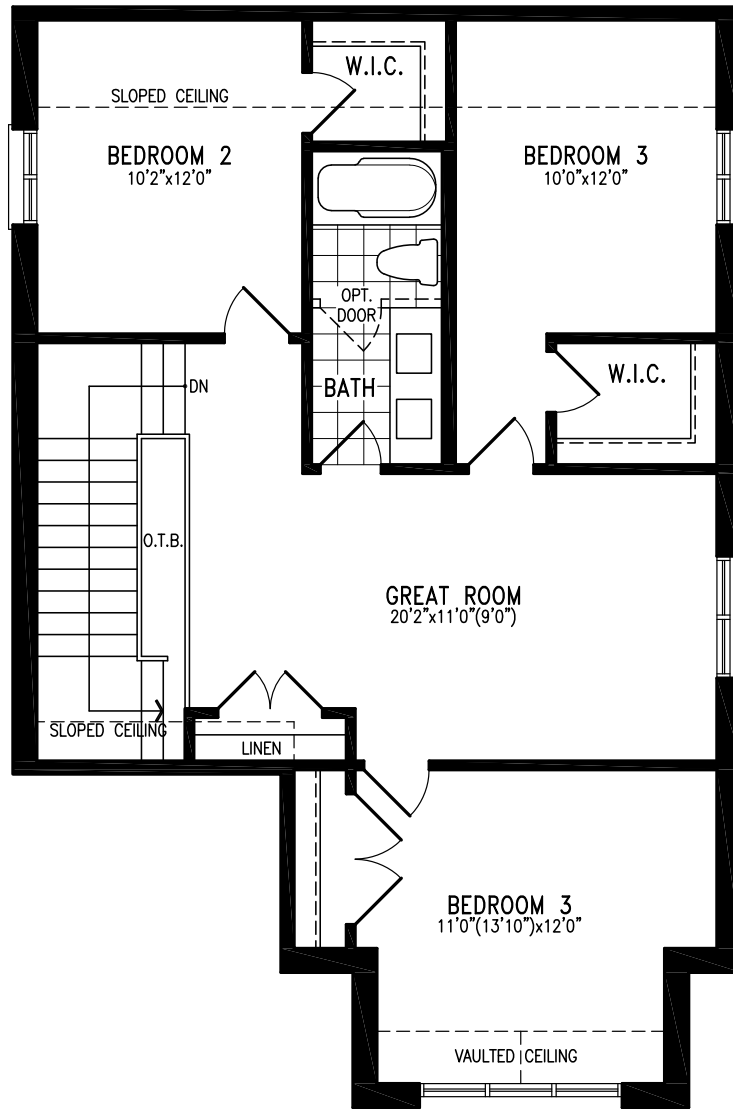

COUNTRYWIDE

MIDHURST
VALLEY

36' SINGLES COLLECTION

AVERY

Elevation B | 2,147 sq. ft.

Elevation B
SECOND FLOOR

THE AVERY 36-7 (BUNGALOW/LOFT) prices & specifications subject to change without notice. Useable square footage may vary from that stated herein. Artists concept only E.&O.E. © June 6, 2026 CountryWide Homes. All rights reserved.