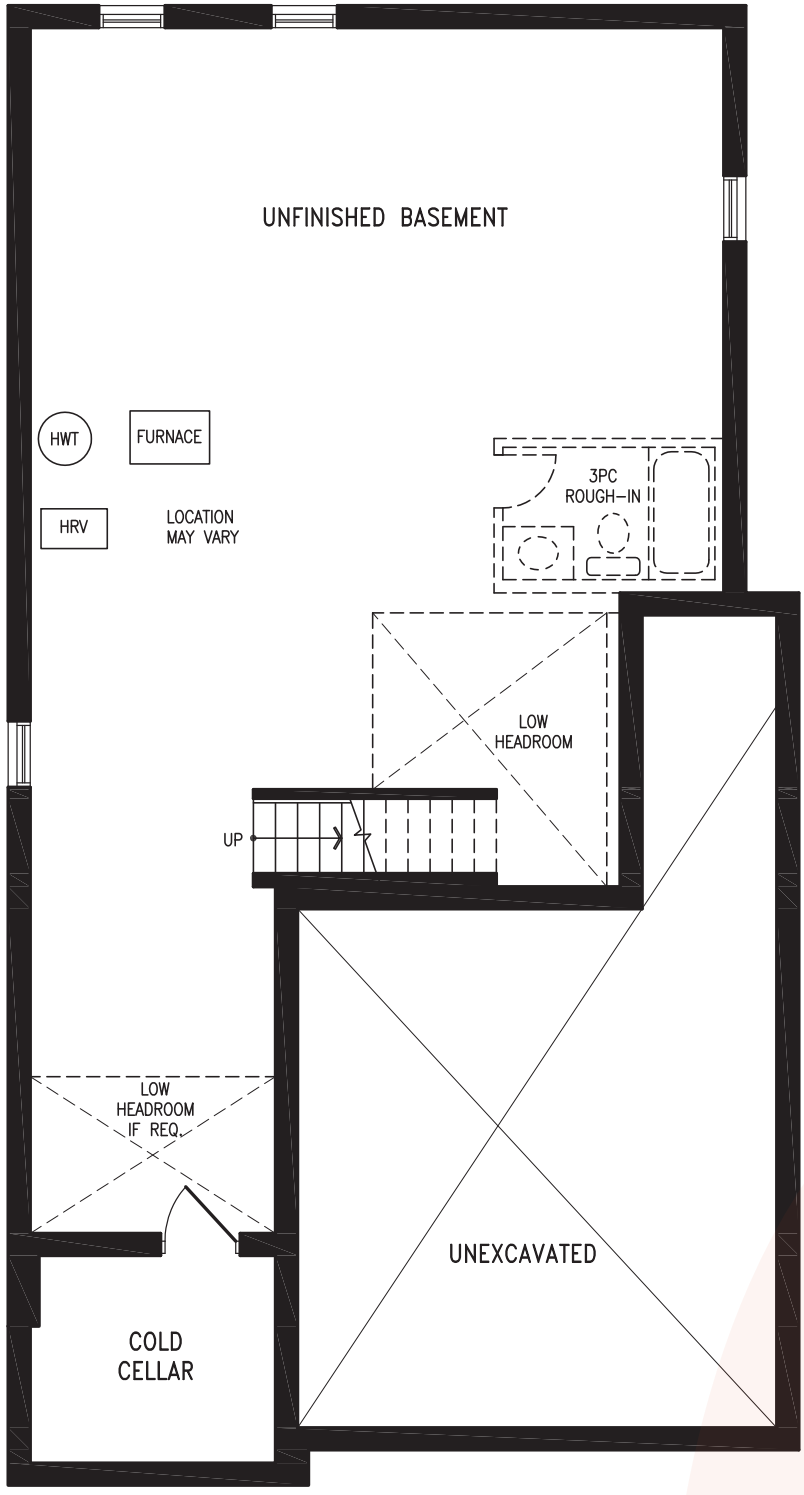

MIDHURST
VALLEY

36' SINGLES COLLECTION

DELA

Elevation B | 2,422 sq. ft.

Elevation B
SECOND FLOOR

Elevation B
BASEMENT

THE DELA 36-1 prices & specifications subject to change without notice. Useable square footage may vary from that stated herein. Artists concept only E.&O.E. © June 6, 2026 CountryWide Homes. All rights reserved.