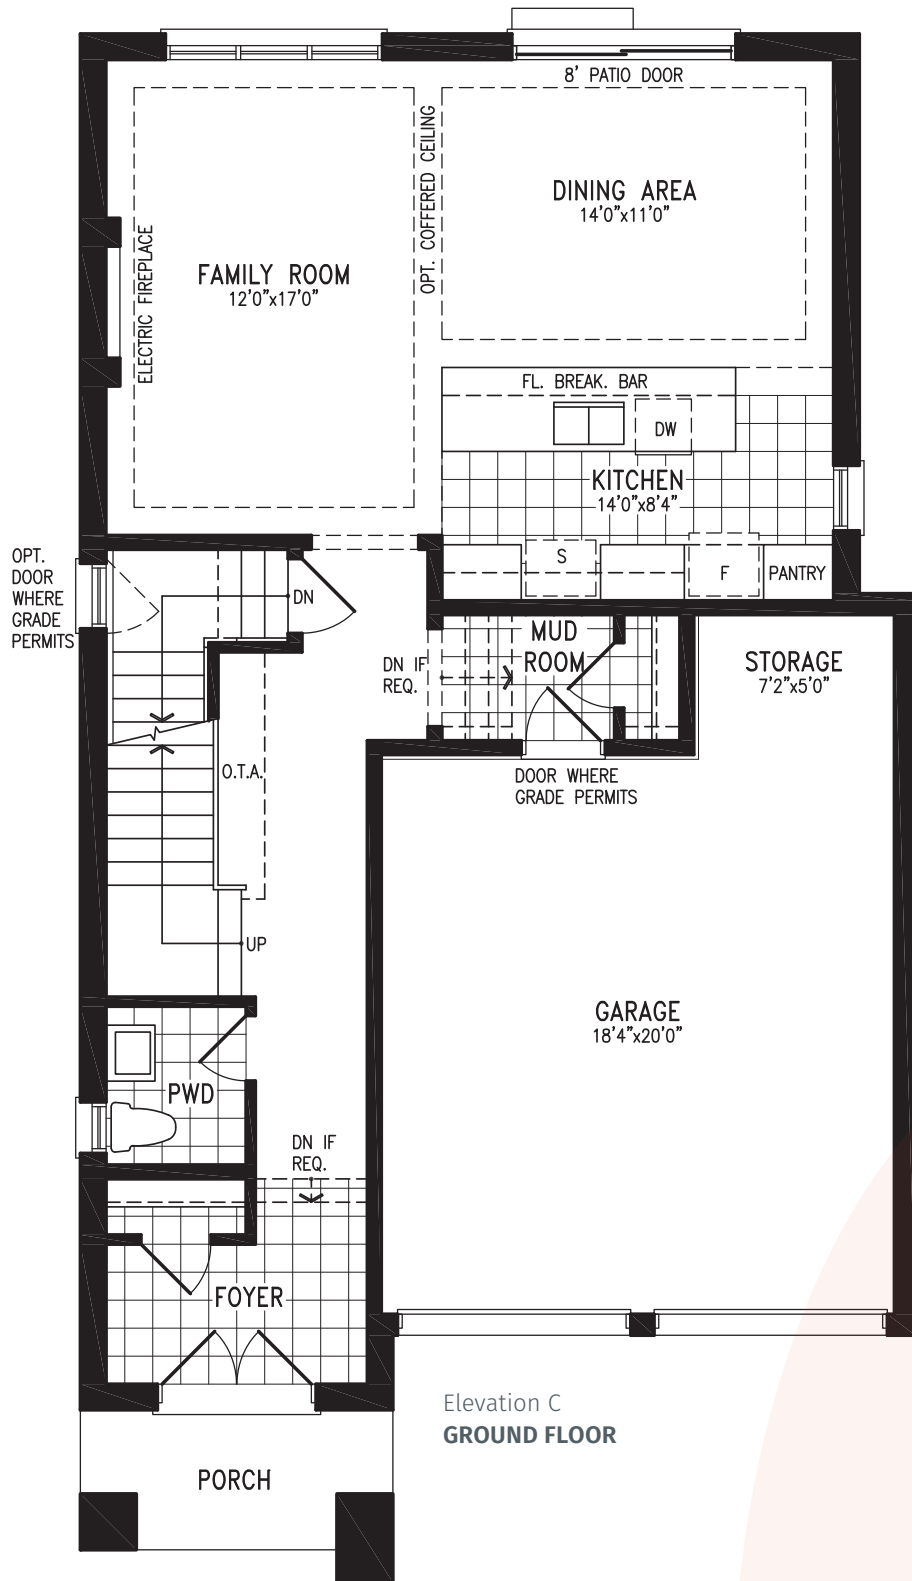

COUNTRYWIDE

MIDHURST
VALLEY

36' SINGLES COLLECTION

DAKOTA

Elevation C | 2,201 sq. ft.

THE DAKOTA 36-6 prices & specifications subject to change without notice. Useable square footage may vary from that stated herein. Artists concept only E.&O.E. © June 6, 2026 CountryWide Homes. All rights reserved.