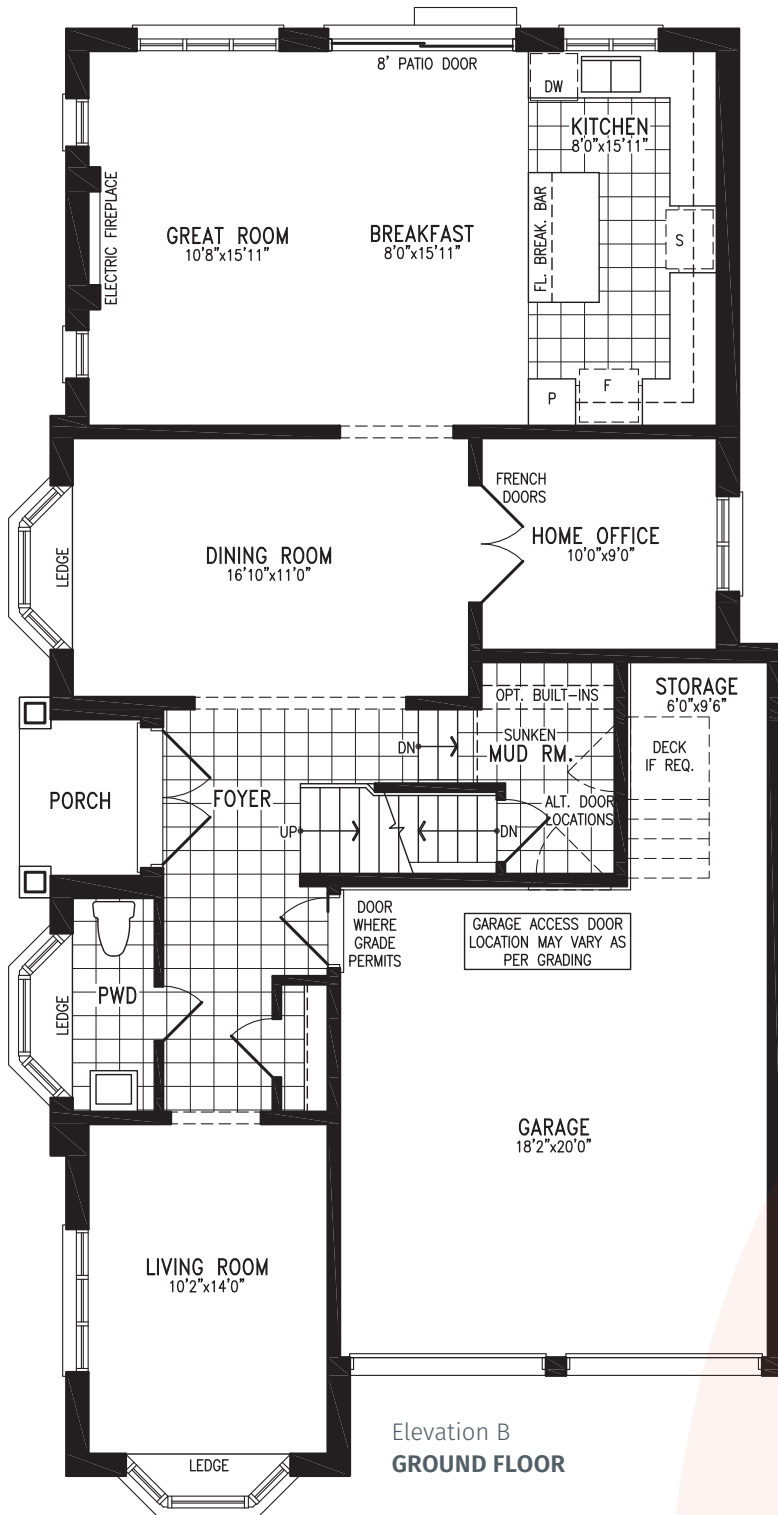

MIDHURST
VALLEY

36' SINGLES COLLECTION

HAZELLE (CORNER)

Elevation B | 2,960 sq. ft.

ELEVATION B 2,960 SQ. FT.

THE HAZELLE 36-5 CORNER prices & specifications subject to change without notice. Useable square footage may vary from that stated herein. Artists concept only E.&O.E. © June 6, 2026 CountryWide Homes. All rights reserved.