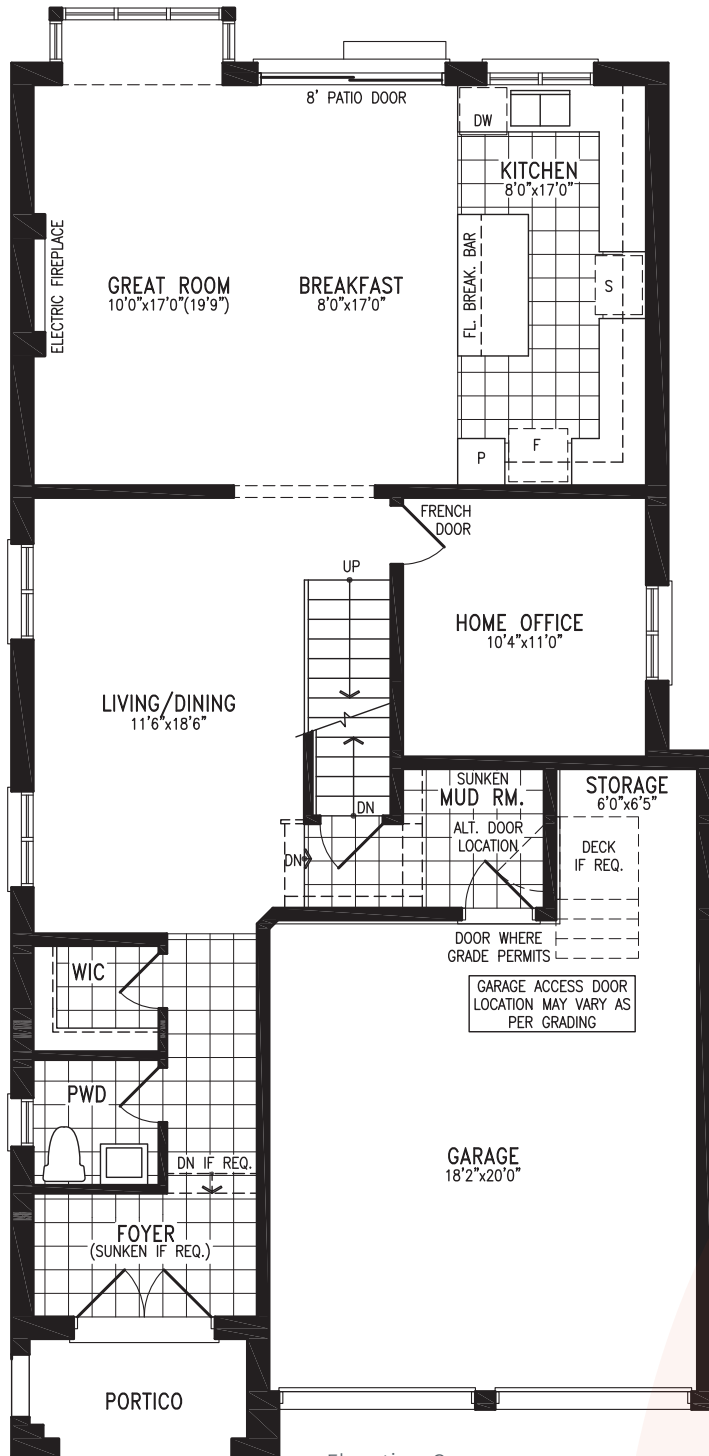

COUNTRYWIDE

MIDHURST
VALLEY

36' SINGLES COLLECTION

GIZELLE

Elevation C | 2,814 sq. ft.

ELEVATION C 2,814 SQ. FT.

Elevation C
GROUND FLOOR

THE GIZELLE 36-4 prices & specifications subject to change without notice. Useable square footage may vary from that stated herein. Artists concept only E.&O.E. © June 6, 2026 CountryWide Homes. All rights reserved.