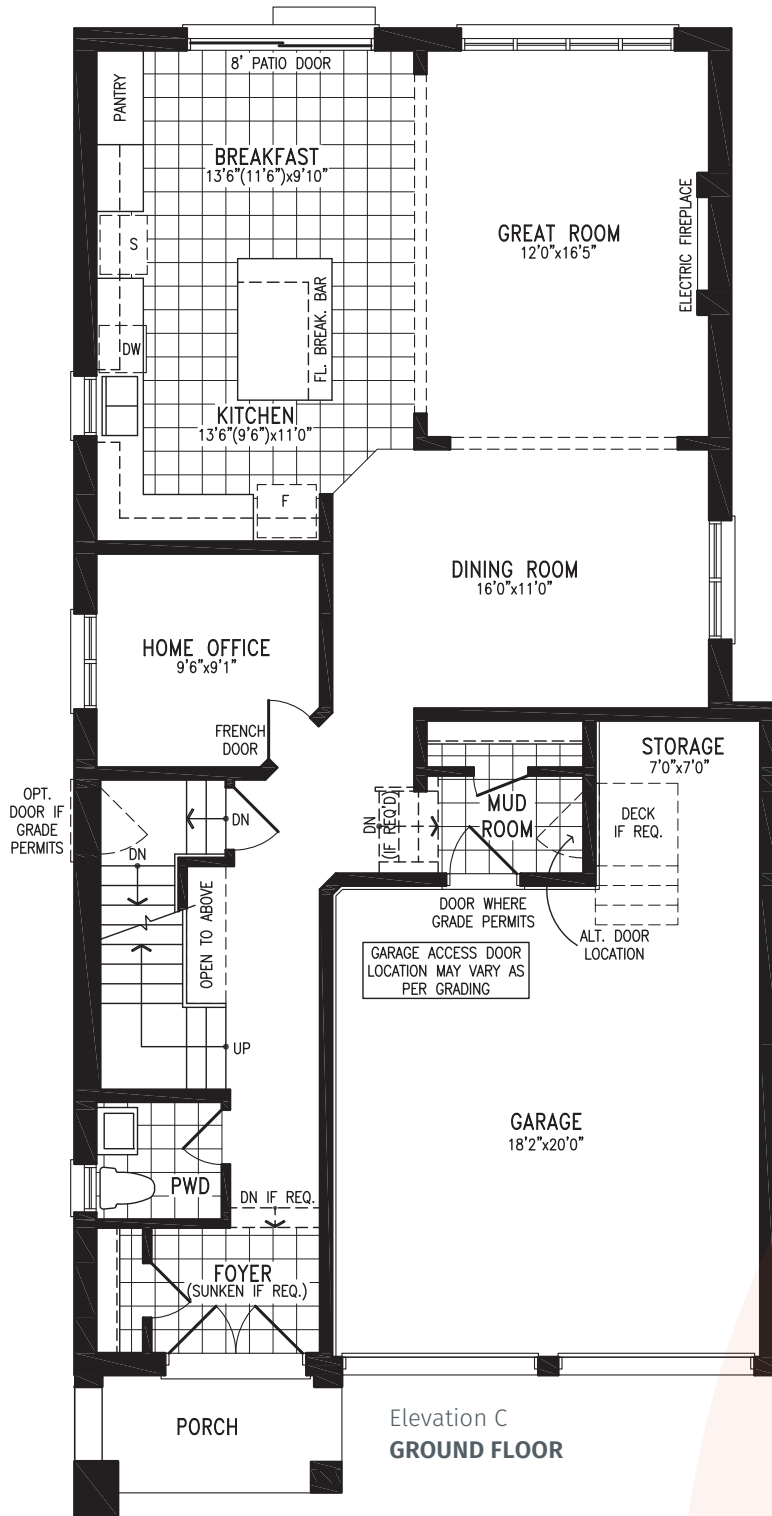

THE FLORA 36-3 prices & specifications subject to change without notice. Useable square footage may vary from that stated herein. Artists concept only E.&O.E. © June 6, 2026 CountryWide Homes. All rights reserved.

COUNTRYWIDE