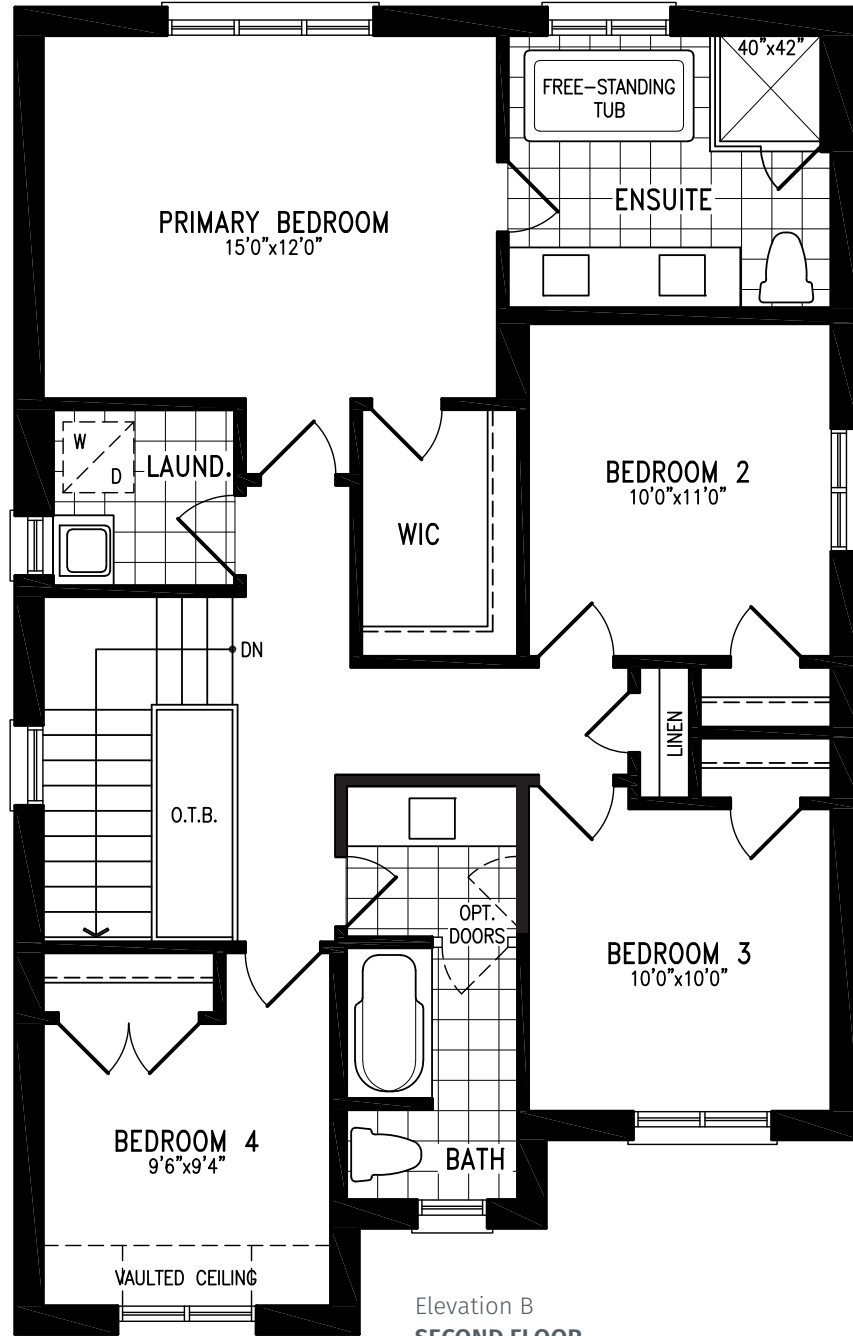

COUNTRYWIDE

MIDHURST
VALLEY

36' SINGLES COLLECTION

EMMA

Elevation B | 1,973 sq. ft.

THE EMMA 36-0 prices & specifications subject to change without notice. Useable square footage may vary from that stated herein. Artists concept only E.&O.E. © June 6, 2026 CountryWide Homes. All rights reserved.