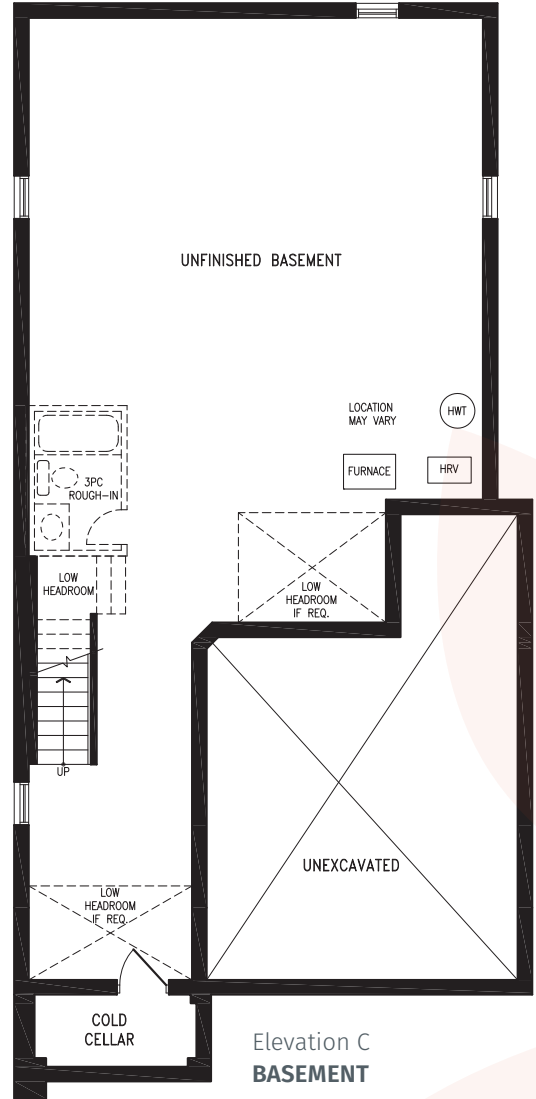

COUNTRYWIDE

MIDHURST
VALLEY

36' SINGLES COLLECTION

FLORA

Elevation C | 2,728 sq. ft.

Elevation C
**OPT 5 BEDROOM
 SECOND FLOOR**

Elevation C
BASEMENT

MIDHURST
VALLEY