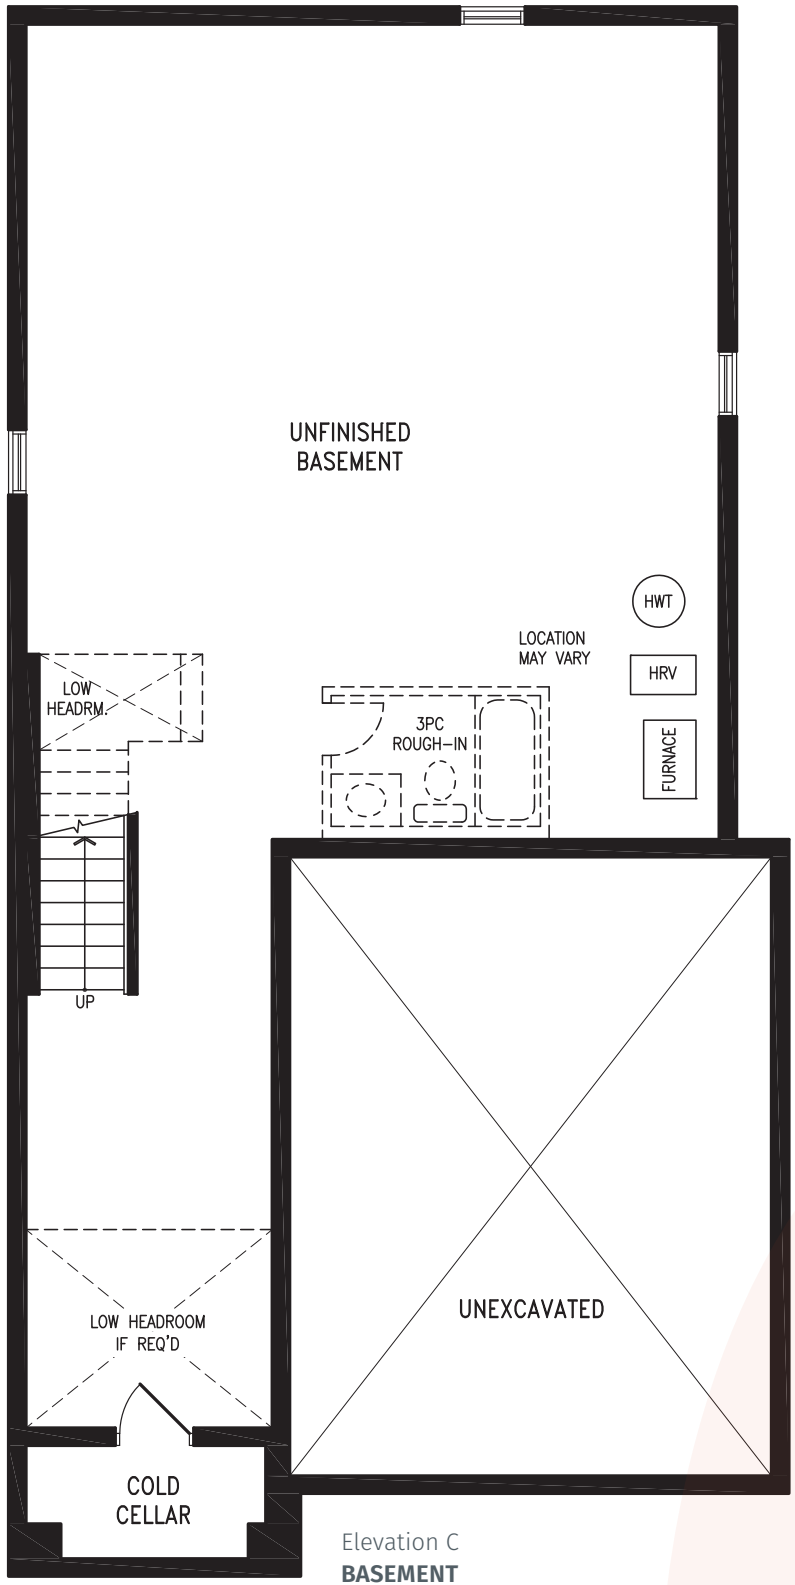

COUNTRYWIDE

MIDHURST
VALLEY

36' SINGLES COLLECTION

AVERY

Elevation C | 2,136 sq. ft.

Elevation C
SECOND FLOOR

Elevation C
BASEMENT

THE AVERY 36-7 (BUNGALOW/LOFT) prices & specifications subject to change without notice. Useable square footage may vary from that stated herein. Artists concept only E.&O.E. © June 6, 2026 CountryWide Homes. All rights reserved.