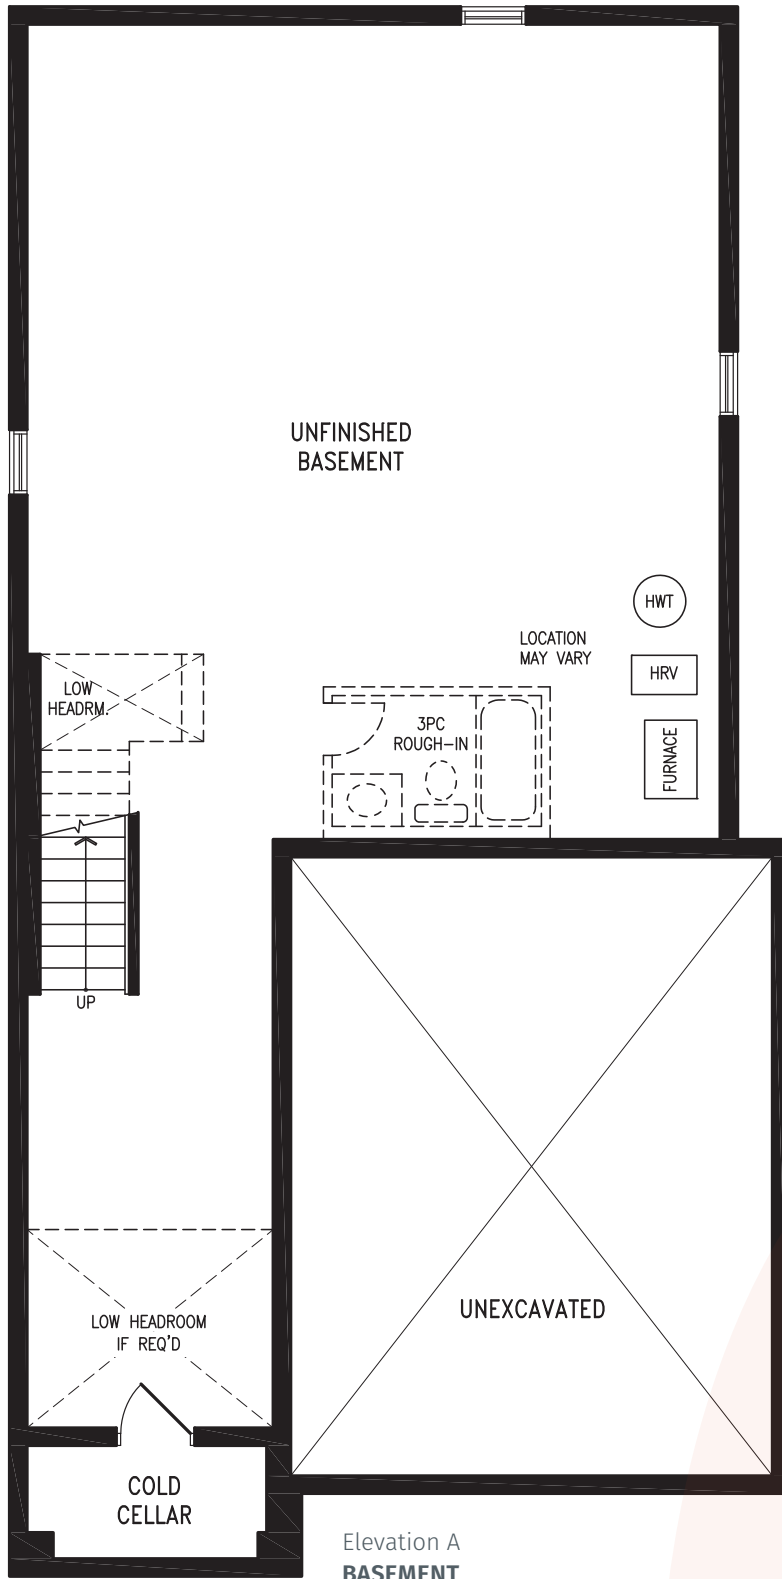

COUNTRYWIDE

MIDHURST
VALLEY

36' SINGLES COLLECTION

AVERY

Elevation A | 2,131 sq. ft.

Elevation A
SECOND FLOOR

THE AVERY 36-7 (BUNGALOW/LOFT) prices & specifications subject to change without notice. Useable square footage may vary from that stated herein. Artists concept only E.&O.E. © June 6, 2026 CountryWide Homes. All rights reserved.