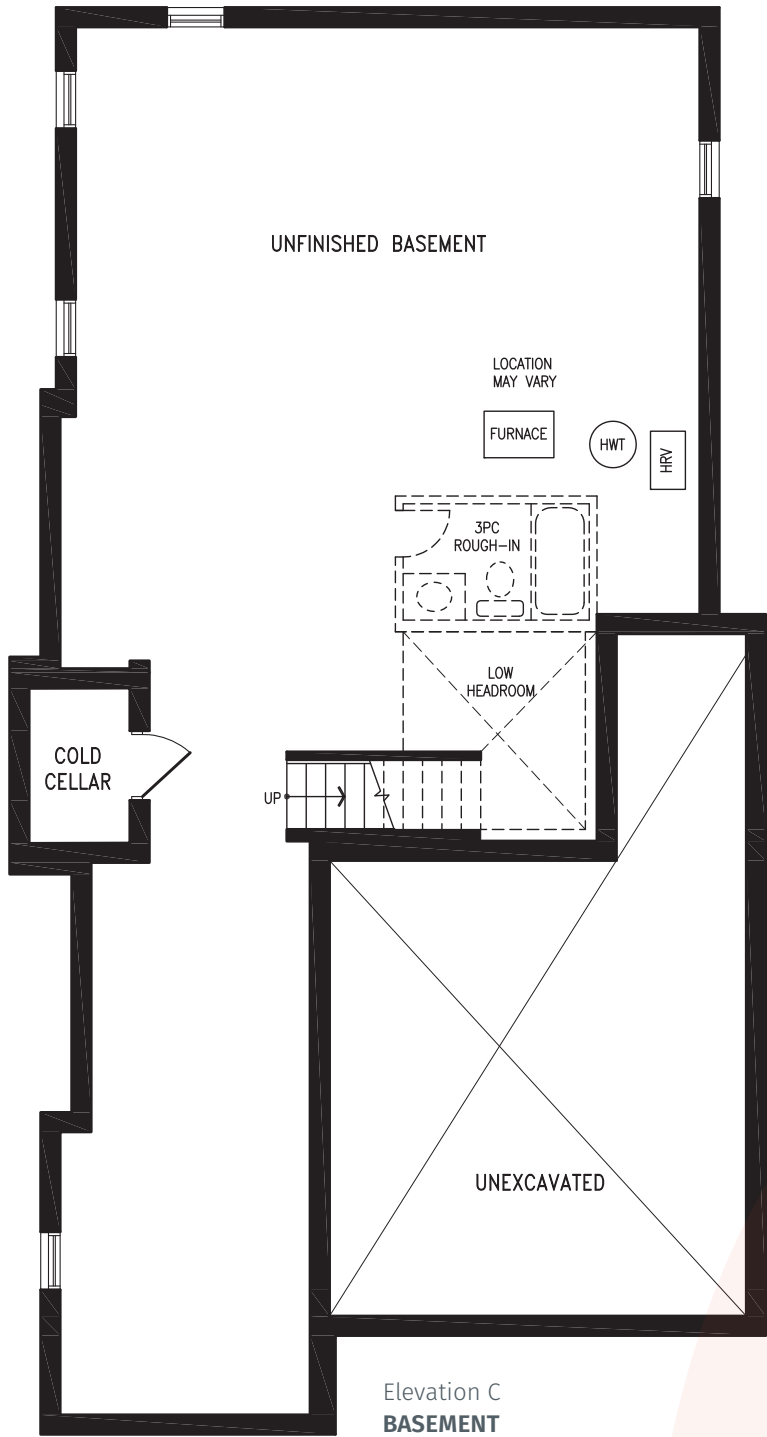

COUNTRYWIDE

MIDHURST
VALLEY

36' SINGLES COLLECTION

HAZELLE (CORNER)

Elevation C | 2,953 sq. ft.

THE HAZELLE 36-5 CORNER prices & specifications subject to change without notice. Useable square footage may vary from that stated herein. Artists concept only E.&O.E. © June 6, 2026 CountryWide Homes. All rights reserved.