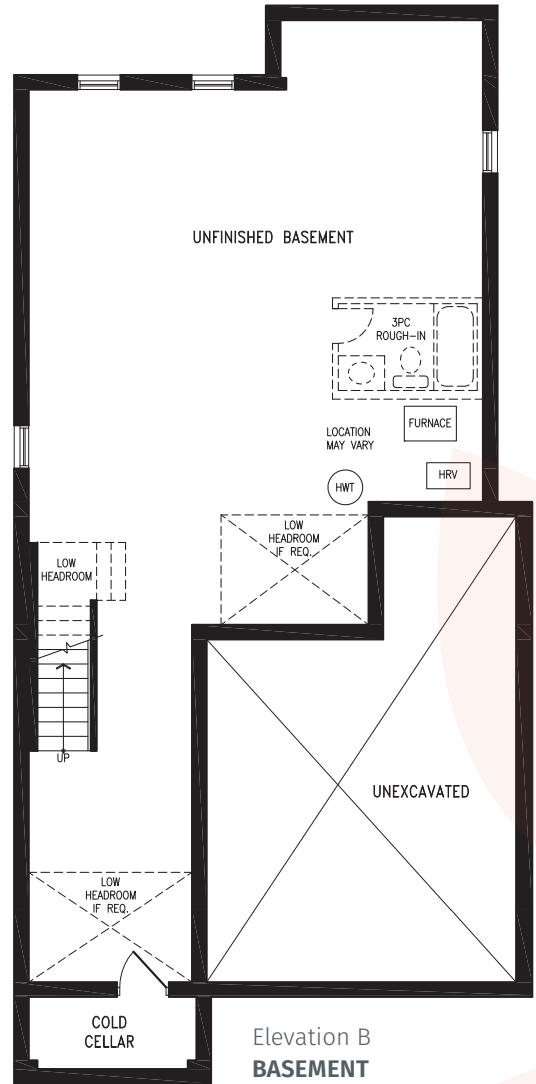

COUNTRYWIDE

MIDHURST
VALLEY

36' SINGLES COLLECTION

ELISA

Elevation B | 2,564 sq. ft.

Elevation B
SECOND FLOOR

Elevation B
OPT 5 BEDROOM
SECOND FLOOR

Elevation B
BASEMENT