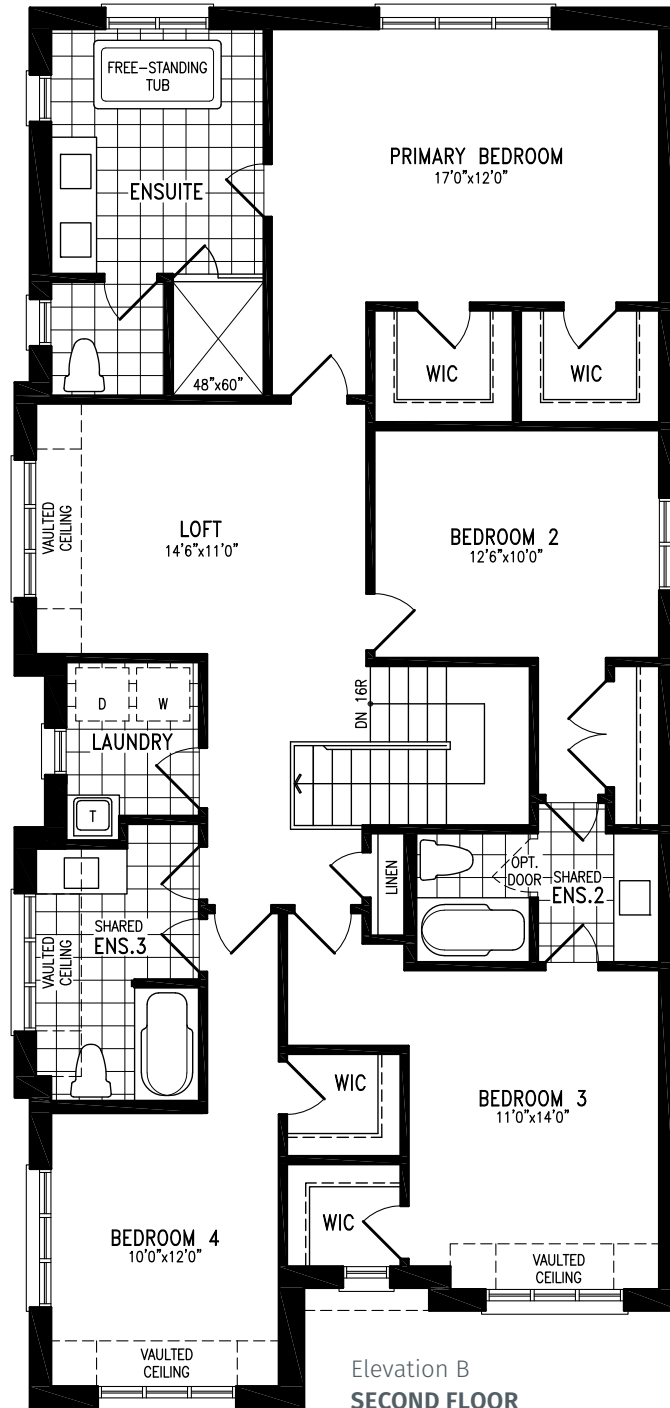

COUNTRYWIDE

MIDHURST
VALLEY

36' SINGLES COLLECTION

HAZELLE (CORNER)

Elevation B | 2,960 sq. ft.

THE HAZELLE 36-5 CORNER prices & specifications subject to change without notice. Useable square footage may vary from that stated herein. Artists concept only E.&O.E. © June 6, 2026 CountryWide Homes. All rights reserved.