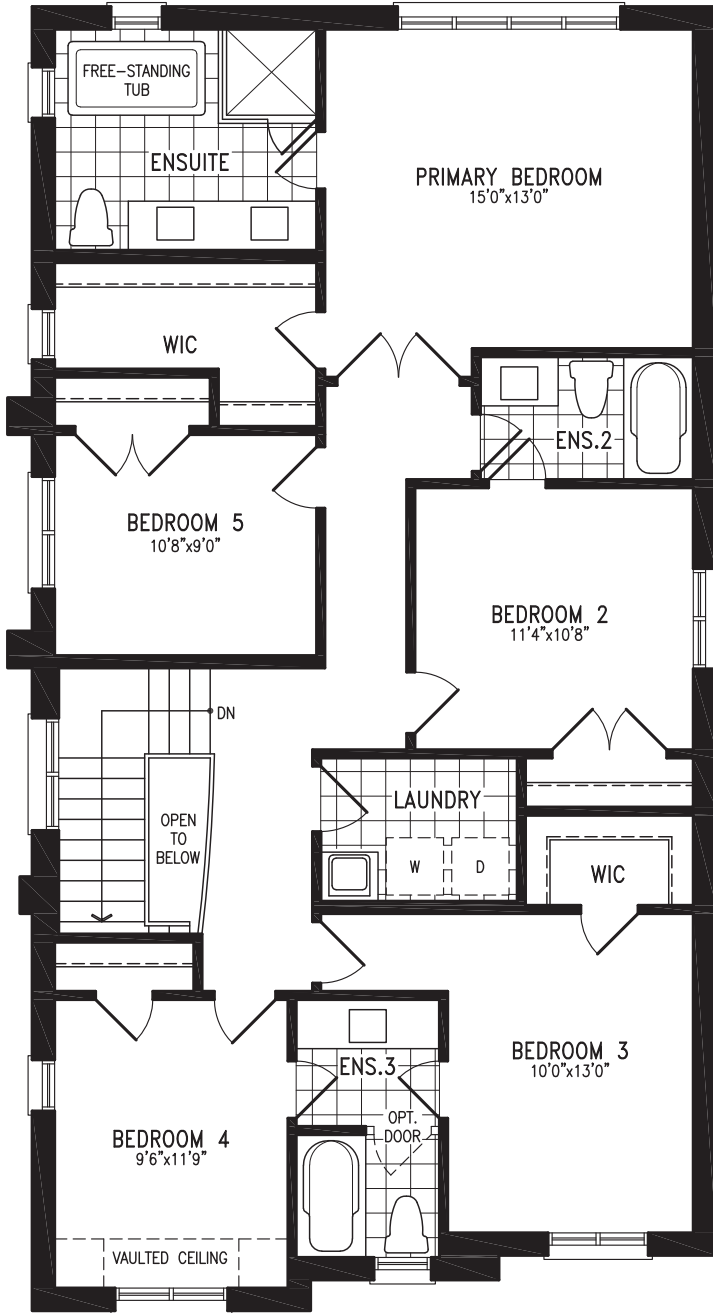

COUNTRYWIDE

MIDHURST
VALLEY

36' SINGLES COLLECTION

ELISA (CORNER UPGRADE)

Elevation A | 2,564 sq. ft.

Elevation A
SECOND FLOOR

Elevation A
OPT 5 BEDROOM
SECOND FLOOR

Elevation A
BASEMENT