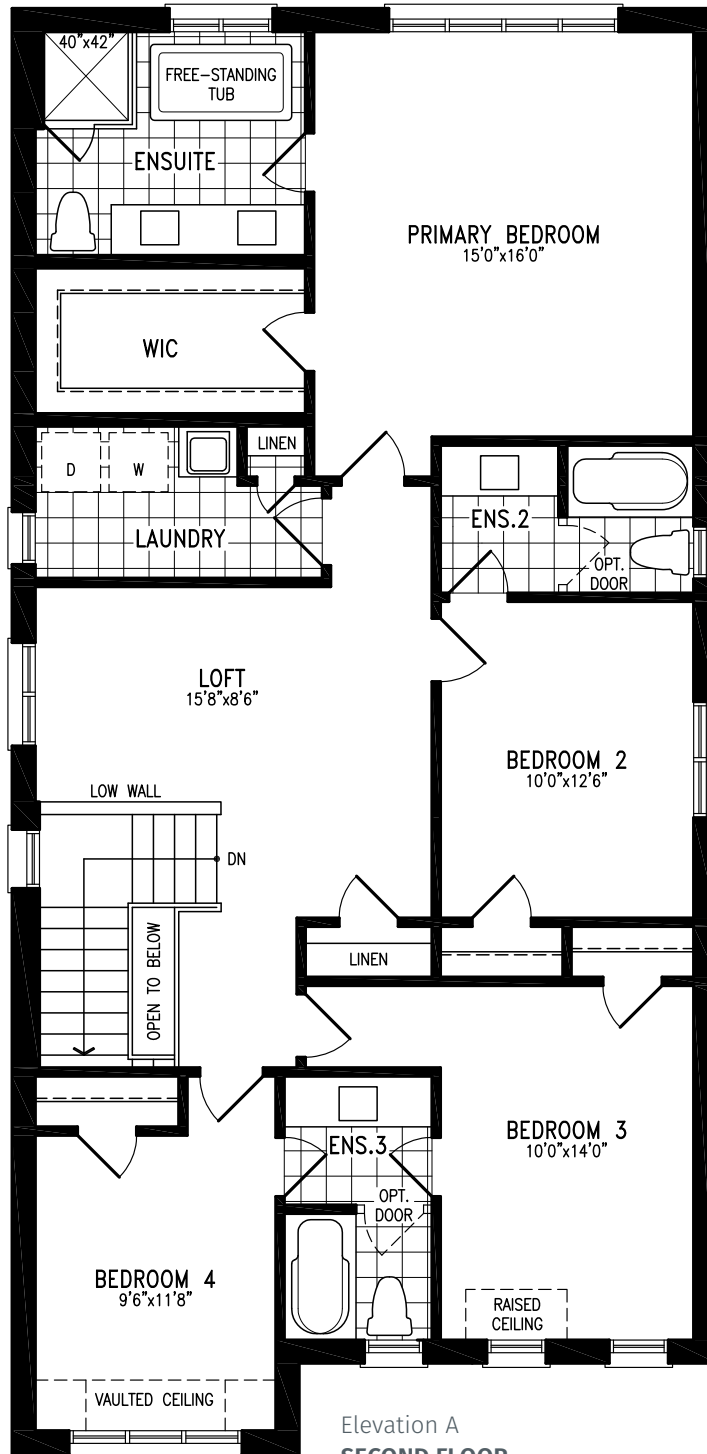

COUNTRYWIDE

MIDHURST
VALLEY

36' SINGLES COLLECTION

FLORA

Elevation A | 2,718 sq. ft.

Elevation A
SECOND FLOOR

Elevation A
**OPT 5 BEDROOM
 SECOND FLOOR**

Elevation A
BASEMENT