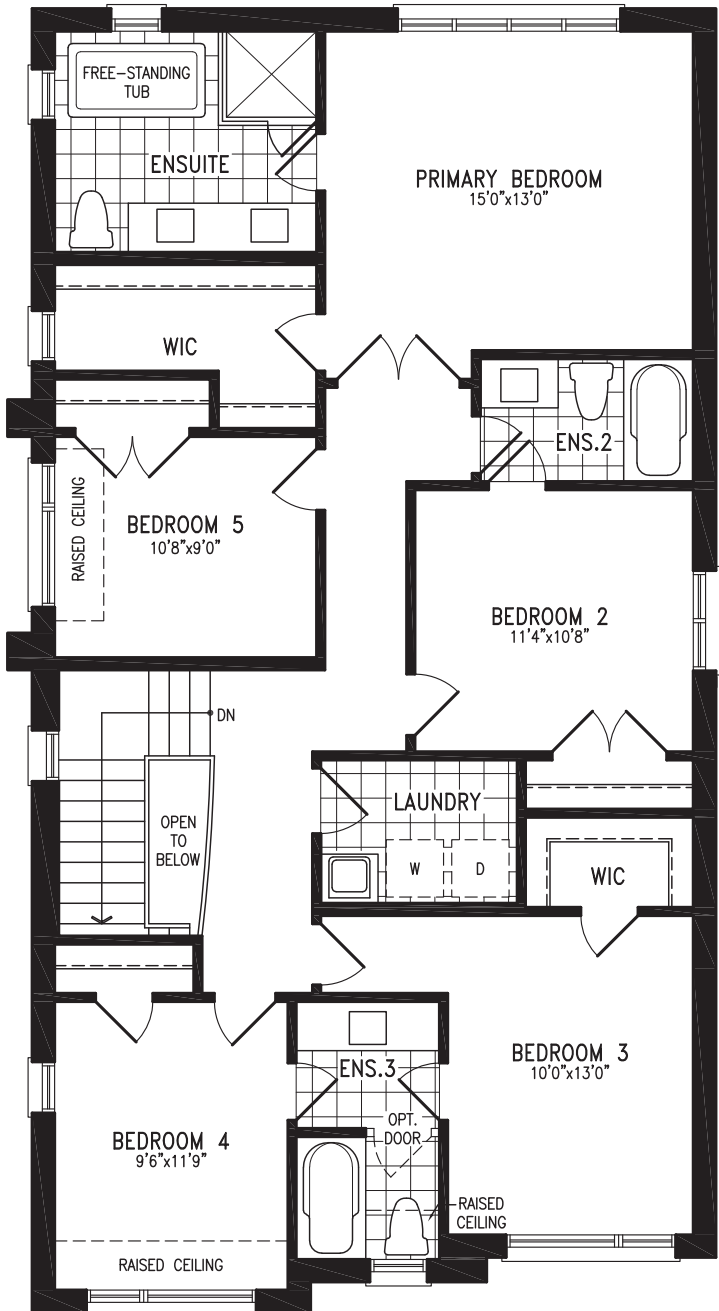

COUNTRYWIDE

MIDHURST
VALLEY

36' SINGLES COLLECTION

ELISA (CORNER UPGRADE)

Elevation C | 2,564 sq. ft.

Elevation C
SECOND FLOOR

Elevation C
OPT 5 BEDROOM
SECOND FLOOR

Elevation C
BASEMENT