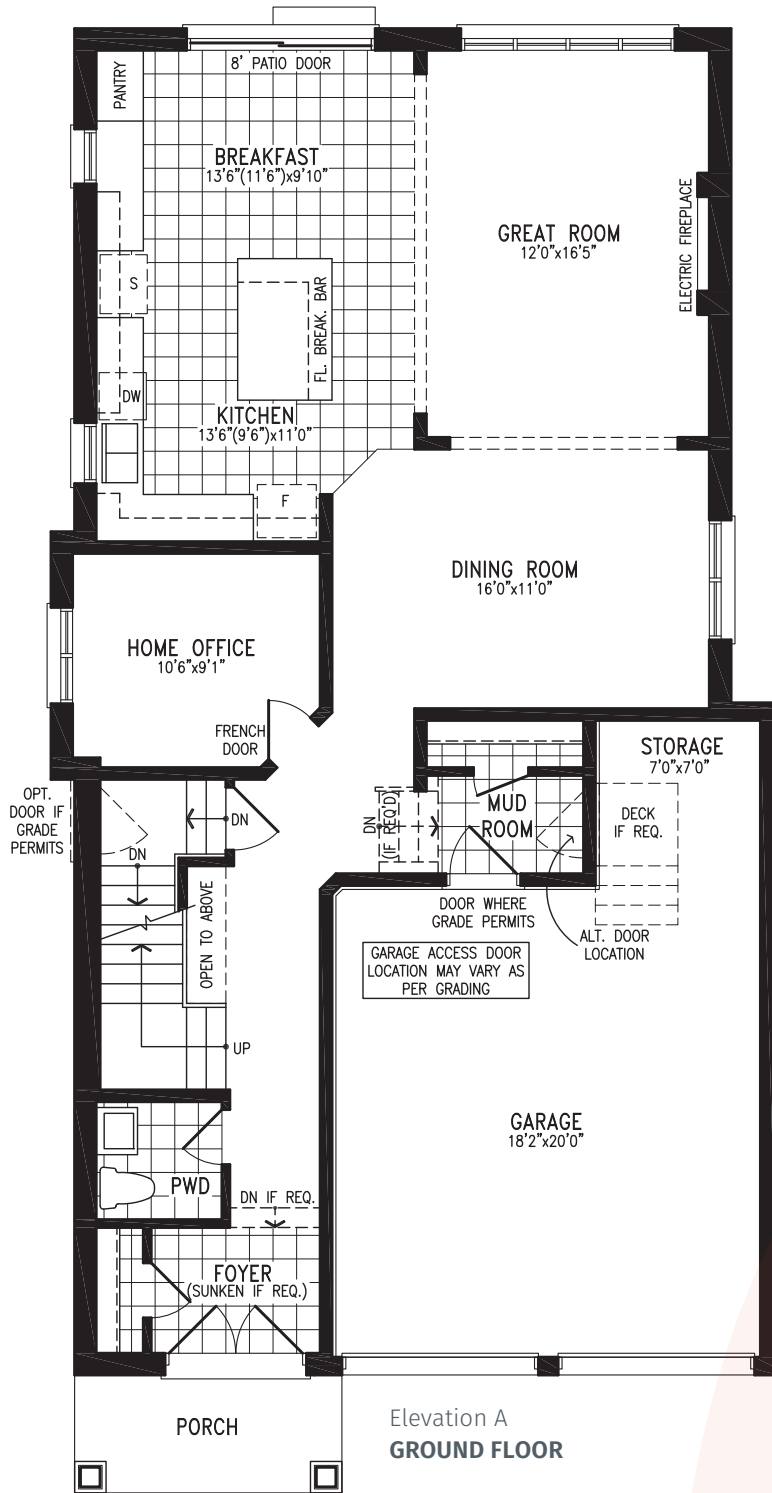

THE FLORA 36-3 CORNER UPGRADE prices & specifications subject to change without notice. Useable square footage may vary from that stated herein. Artists concept only E.&O.E. © June 6, 2026 CountryWide Homes. All rights reserved.

COUNTRYWIDE