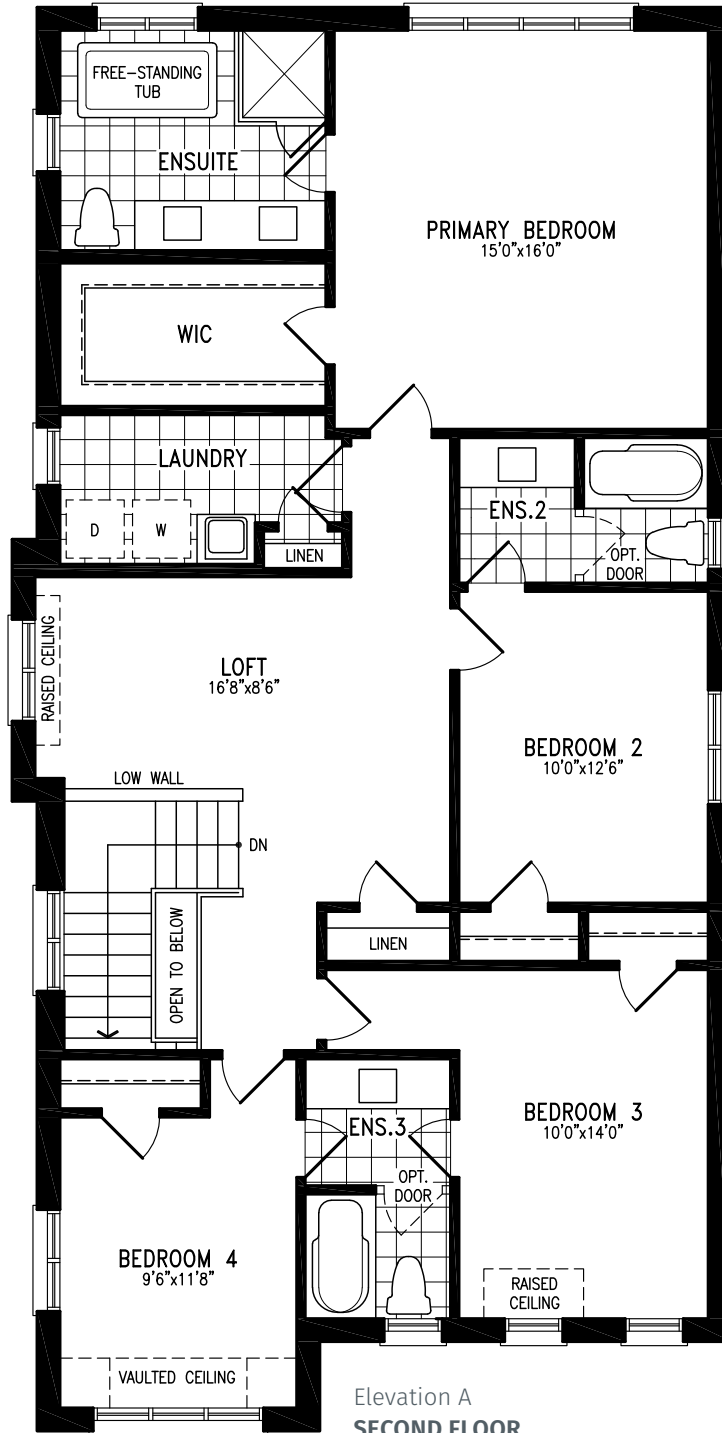

COUNTRYWIDE

MIDHURST
VALLEY

36' SINGLES COLLECTION

FLORA (CORNER UPGRADE)

Elevation A | 2,738 sq. ft.

Elevation A
**OPT 5 BEDROOM
 SECOND FLOOR**

Elevation A
BASEMENT

MIDHURST
VALLEY