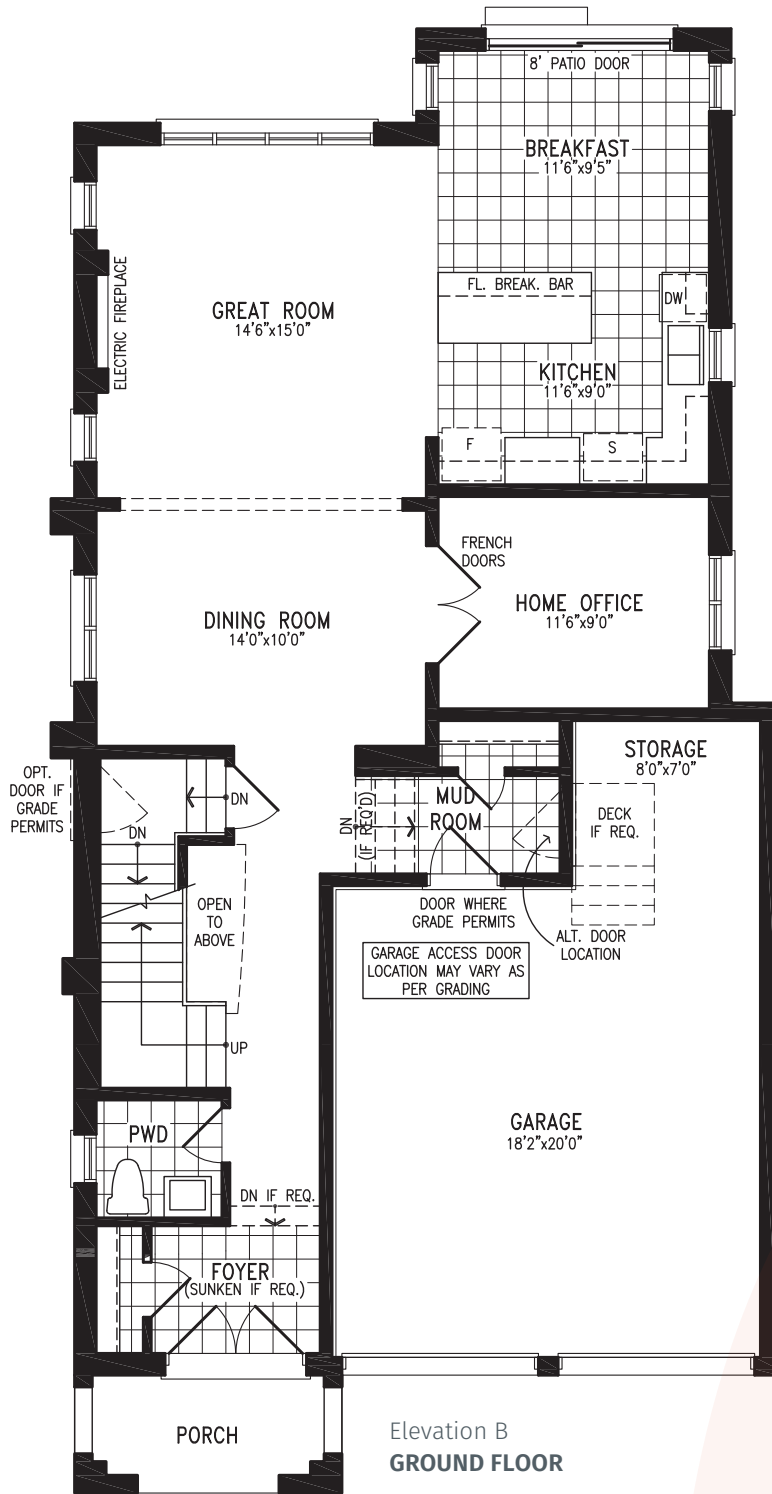

MIDHURST
VALLEY

36' SINGLES COLLECTION

ELISA (CORNER UPGRADE)

Elevation B | 2,564 sq. ft.

ELEVATION B 2,564 SQ. FT.

THE ELISA 36-2 CORNER UPGRADE prices & specifications subject to change without notice. Useable square footage may vary from that stated herein. Artists concept only E.&O.E. © June 6, 2026 CountryWide Homes. All rights reserved.