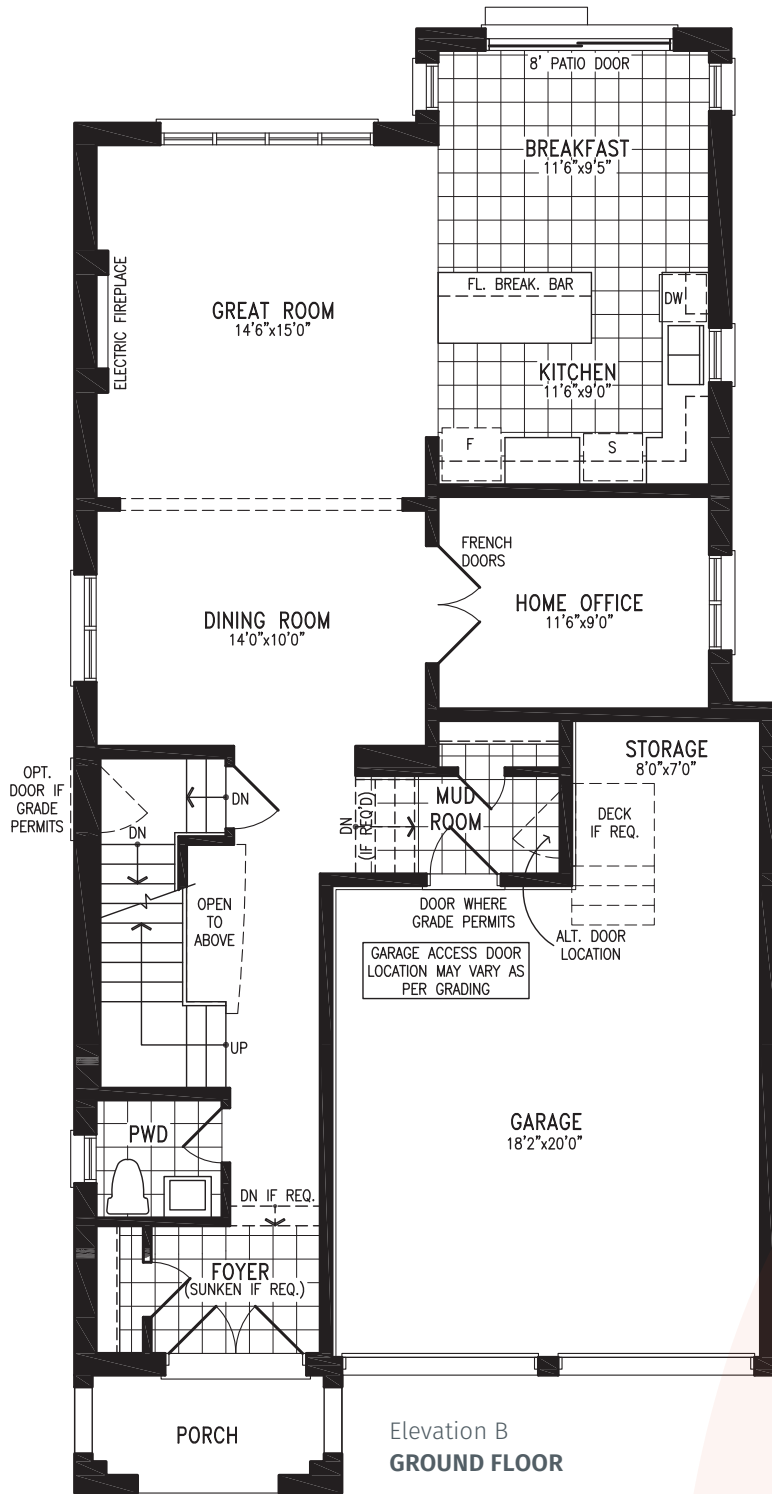

COUNTRYWIDE

MIDHURST
VALLEY

36' SINGLES COLLECTION

ELISA

Elevation B | 2,564 sq. ft.

THE ELISA 36-2 prices & specifications subject to change without notice. Useable square footage may vary from that stated herein. Artists concept only E.&O.E. © June 6, 2026 CountryWide Homes. All rights reserved.