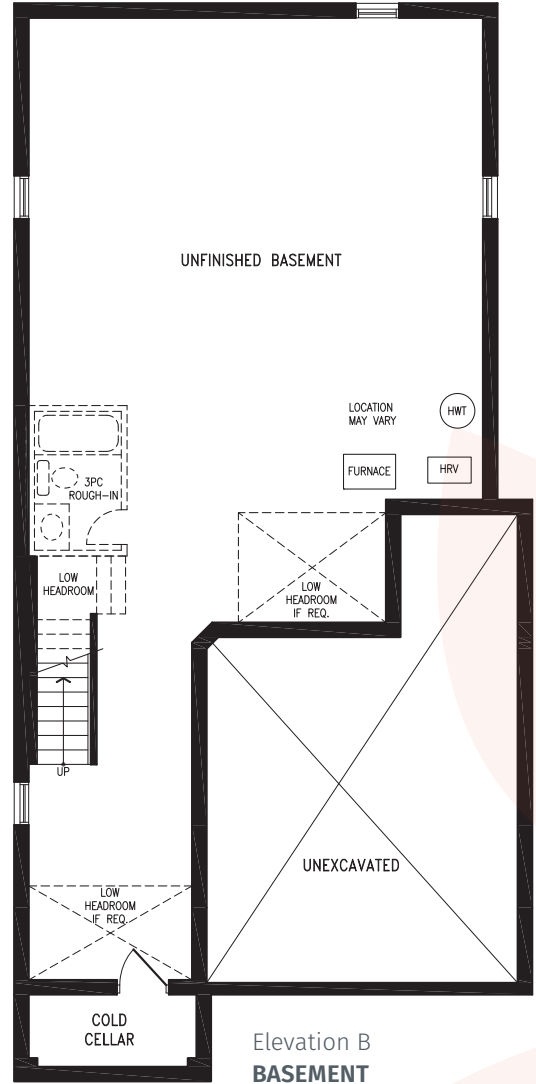

COUNTRYWIDE

MIDHURST
VALLEY

36' SINGLES COLLECTION

FLORA

Elevation B | 2,708 sq. ft.

Elevation B
**OPT 5 BEDROOM
 SECOND FLOOR**

Elevation B
BASEMENT

MIDHURST
VALLEY