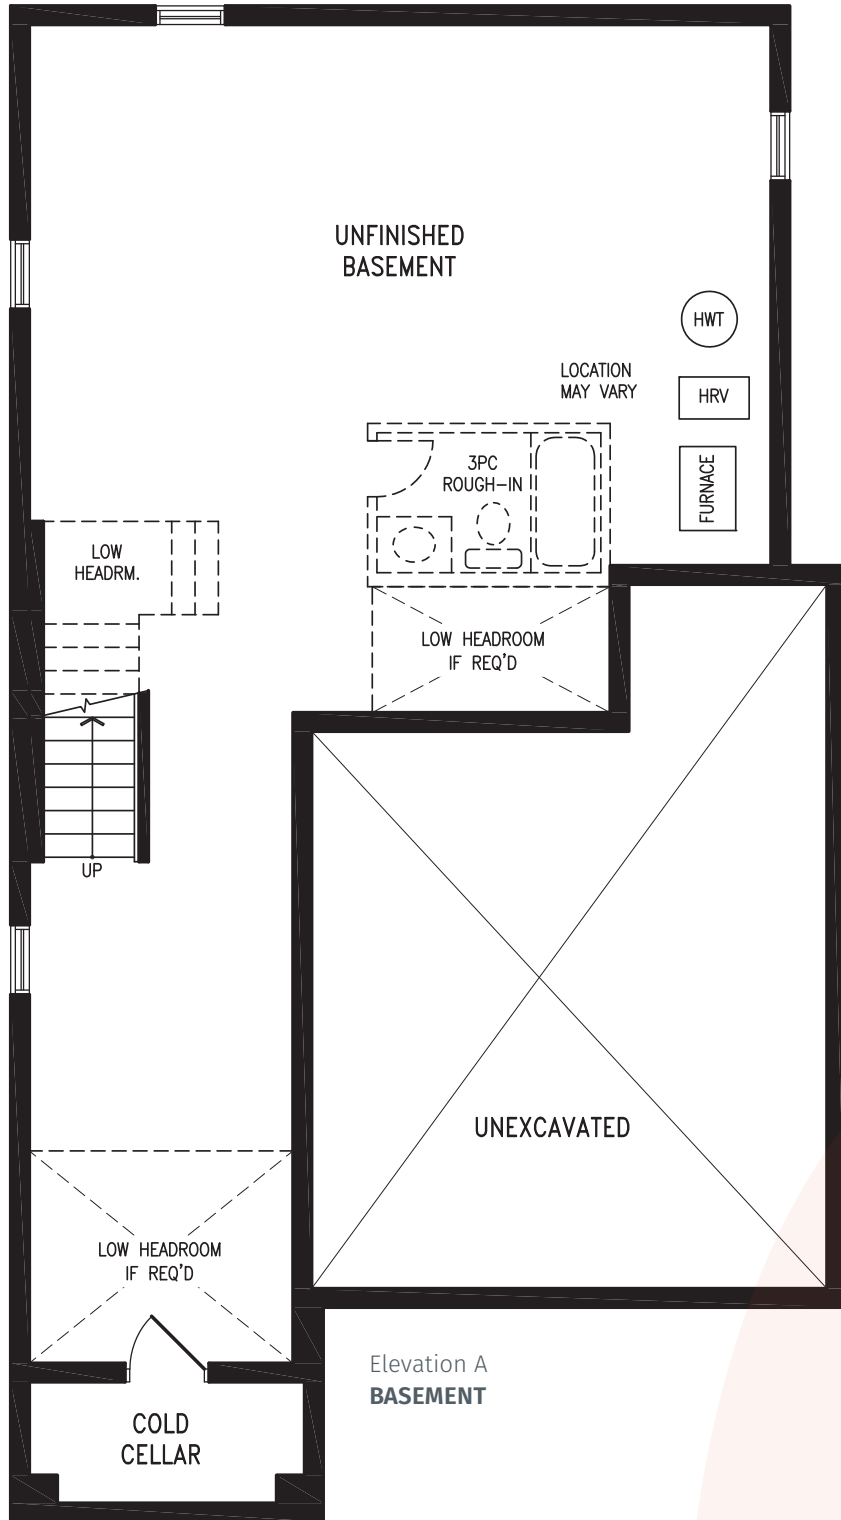

COUNTRYWIDE

MIDHURST
VALLEY

36' SINGLES COLLECTION

DAKOTA

Elevation A | 2,201 sq. ft.

THE DAKOTA 36-6 prices & specifications subject to change without notice. Useable square footage may vary from that stated herein. Artists concept only E.&O.E. © June 6, 2026 CountryWide Homes. All rights reserved.