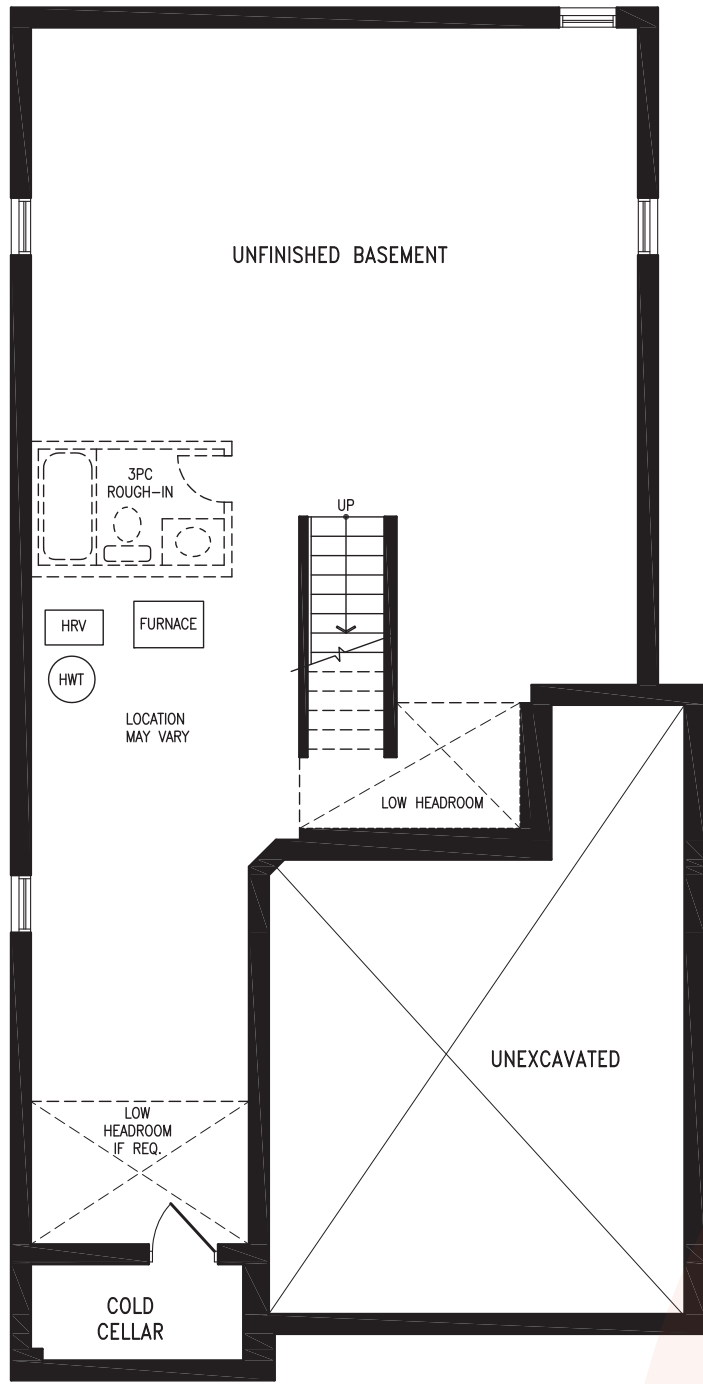

COUNTRYWIDE

MIDHURST
VALLEY

36' SINGLES COLLECTION

GIZELLE

Elevation A | 2,812 sq. ft.

Elevation A
SECOND FLOOR

Elevation A
BASEMENT

THE GIZELLE 36-4 prices & specifications subject to change without notice. Useable square footage may vary from that stated herein. Artists concept only E.&O.E. © June 6, 2026 CountryWide Homes. All rights reserved.