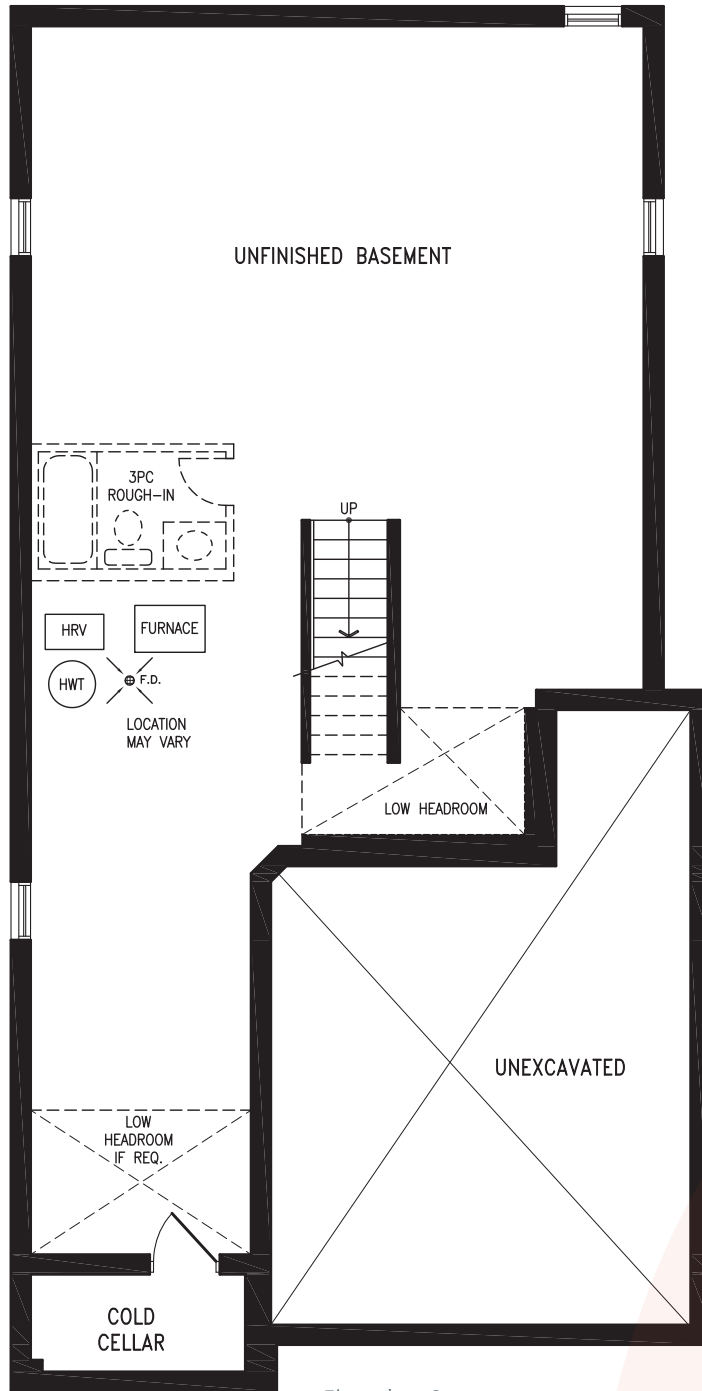

COUNTRYWIDE

MIDHURST
VALLEY

36' SINGLES COLLECTION

GIZELLE

Elevation C | 2,814 sq. ft.

Elevation C
SECOND FLOOR

Elevation C
BASEMENT

THE GIZELLE 36-4 prices & specifications subject to change without notice. Useable square footage may vary from that stated herein. Artists concept only E.&O.E. © June 6, 2026 CountryWide Homes. All rights reserved.