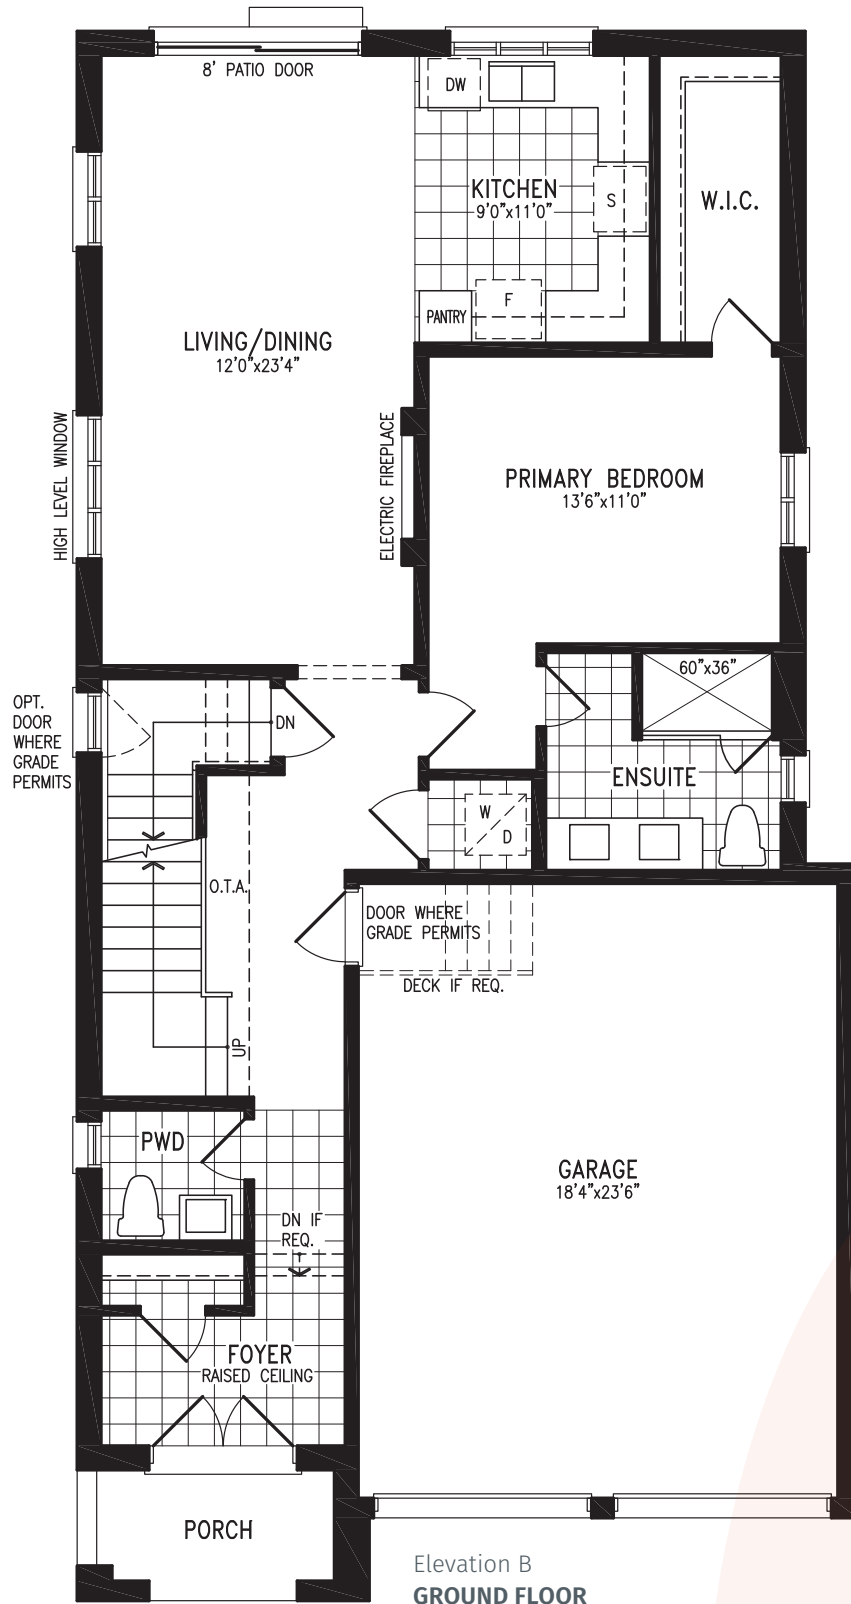

THE AVERY 36-7 (BUNGALOW/LOFT) prices & specifications subject to change without notice. Useable square footage may vary from that stated herein. Artists concept only E.&O.E. © June 6, 2026 CountryWide Homes. All rights reserved.

COUNTRYWIDE