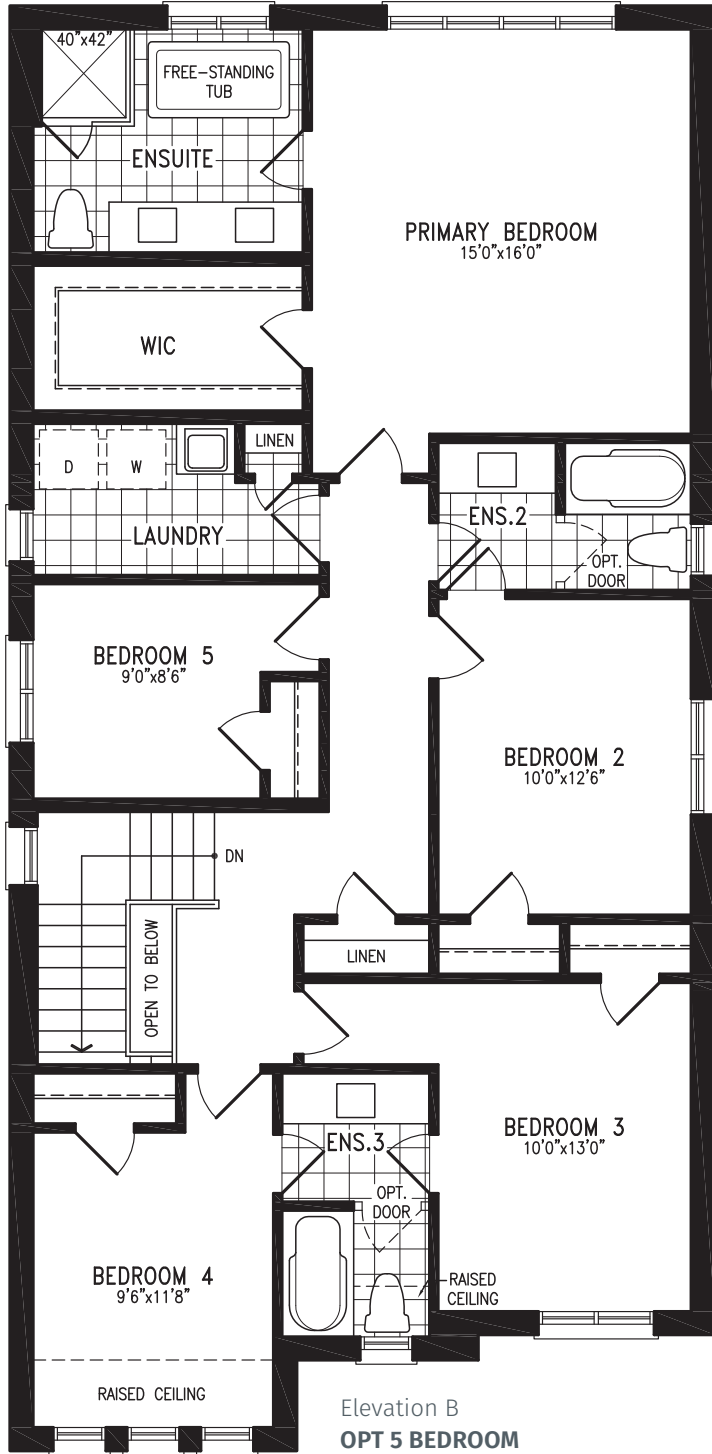

COUNTRYWIDE

MIDHURST
VALLEY

36' SINGLES COLLECTION

FLORA

Elevation B | 2,708 sq. ft.

Elevation B
**OPT 5 BEDROOM
 SECOND FLOOR**

Elevation B
BASEMENT

MIDHURST
VALLEY