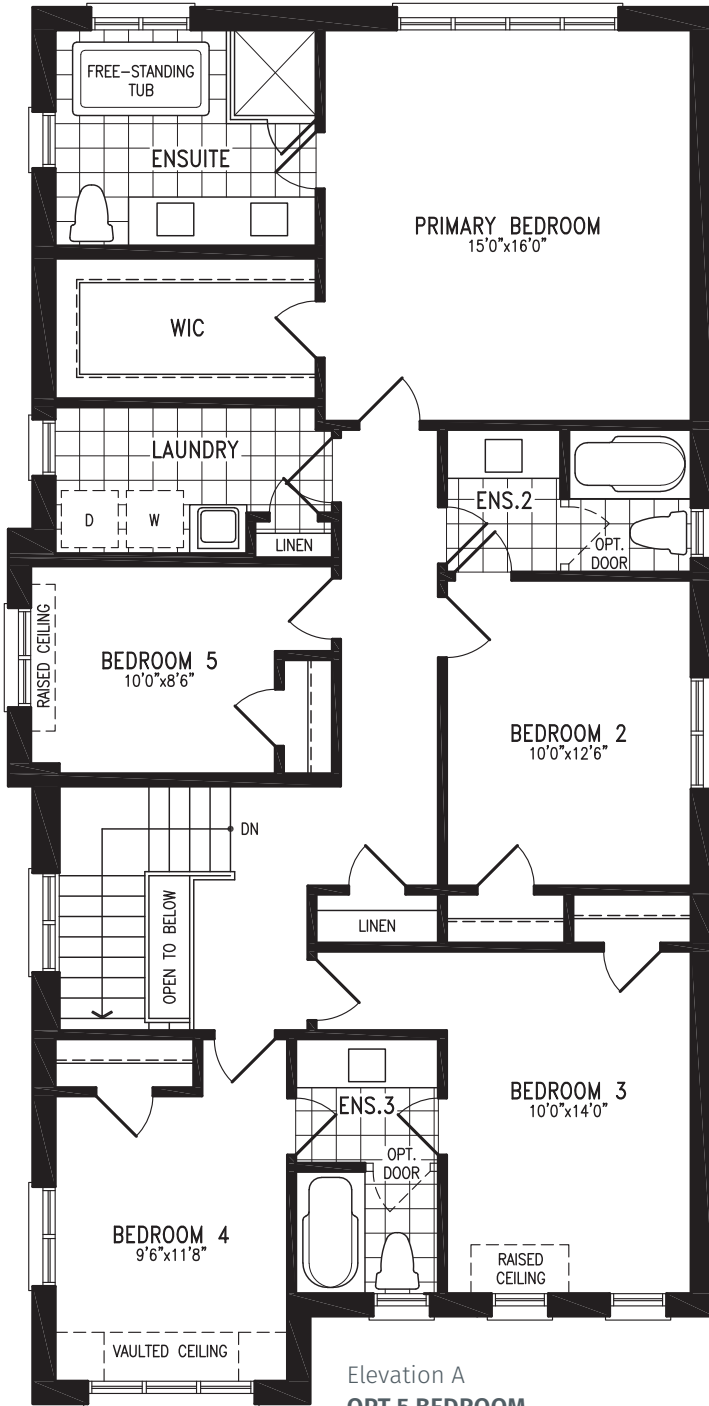

COUNTRYWIDE

MIDHURST
VALLEY

36' SINGLES COLLECTION

FLORA (CORNER UPGRADE)

Elevation A | 2,738 sq. ft.

Elevation A
**OPT 5 BEDROOM
 SECOND FLOOR**

Elevation A
BASEMENT

MIDHURST
VALLEY