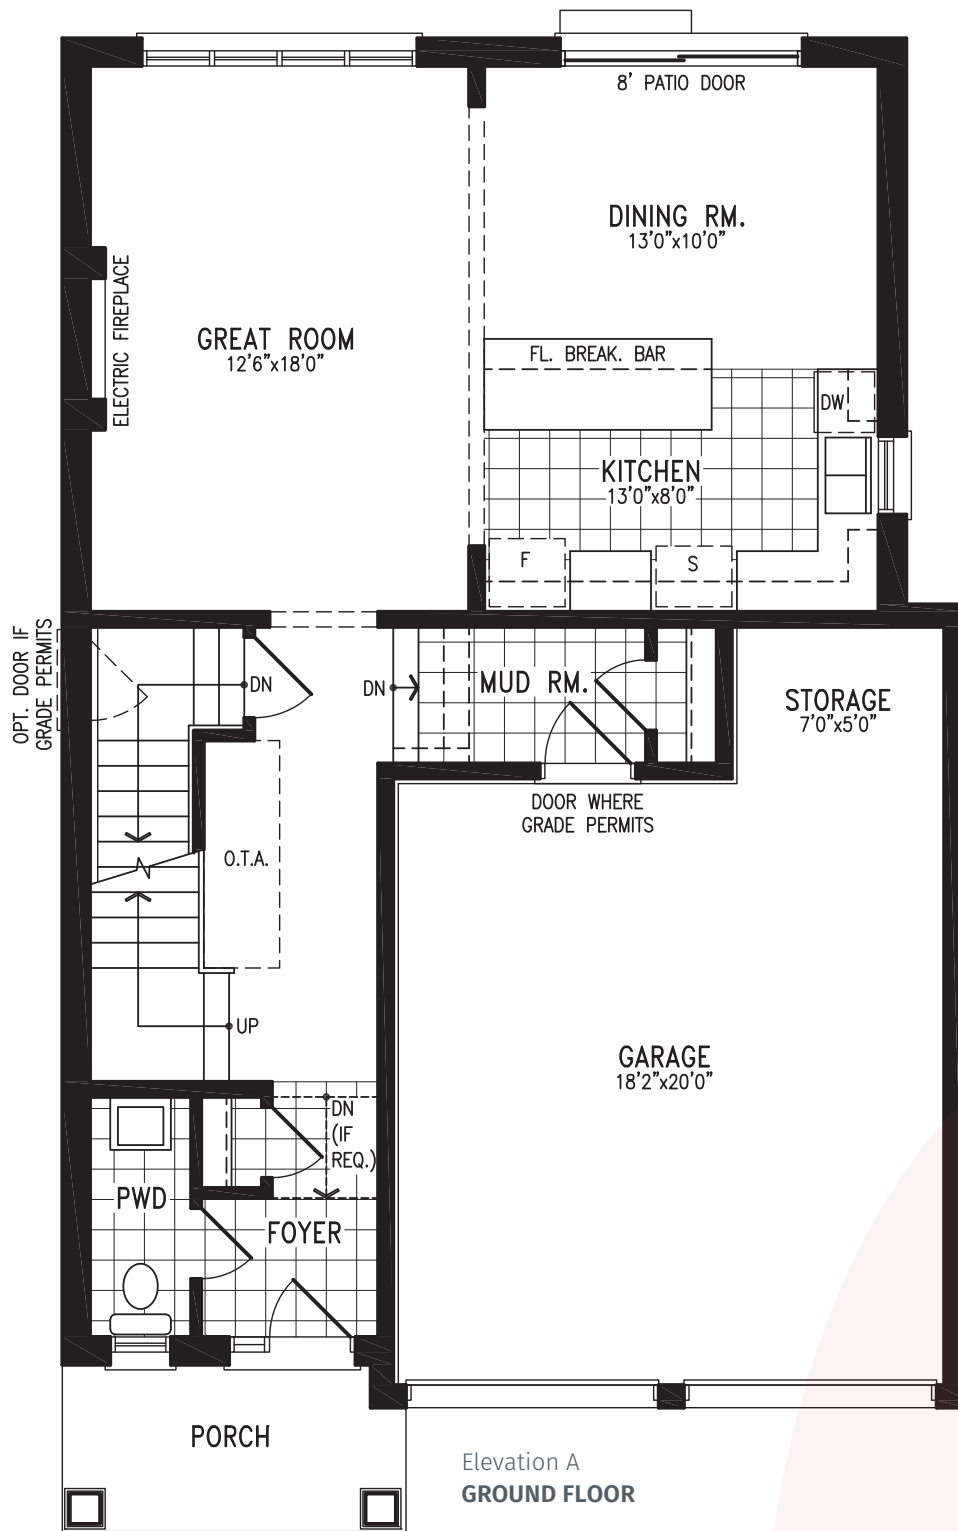

Welcome to CountryWide's Midhurst Valley.

ANGELO DE GASPERIS
PRESIDENT, COUNTRYWIDE HOMES

MIDHURST
VALLEY

36' SINGLES COLLECTION

EMMA

Elevation A | 1,975 sq. ft.

THE EMMA 36-0 prices & specifications subject to change without notice. Useable square footage may vary from that stated herein. Artists concept only E.&O.E. © June 6, 2026 CountryWide Homes. All rights reserved.