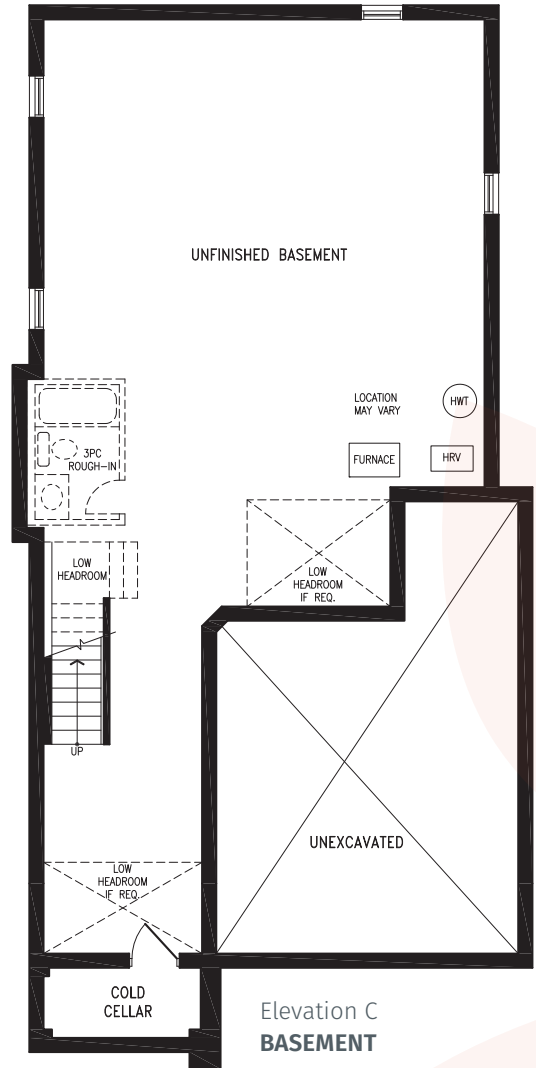

COUNTRYWIDE

MIDHURST
VALLEY

36' SINGLES COLLECTION

FLORA (CORNER UPGRADE)

Elevation C | 2,748 sq. ft.

Elevation C
OPT 5 BEDROOM
SECOND FLOOR

Elevation C
BASEMENT

MIDHURST
VALLEY