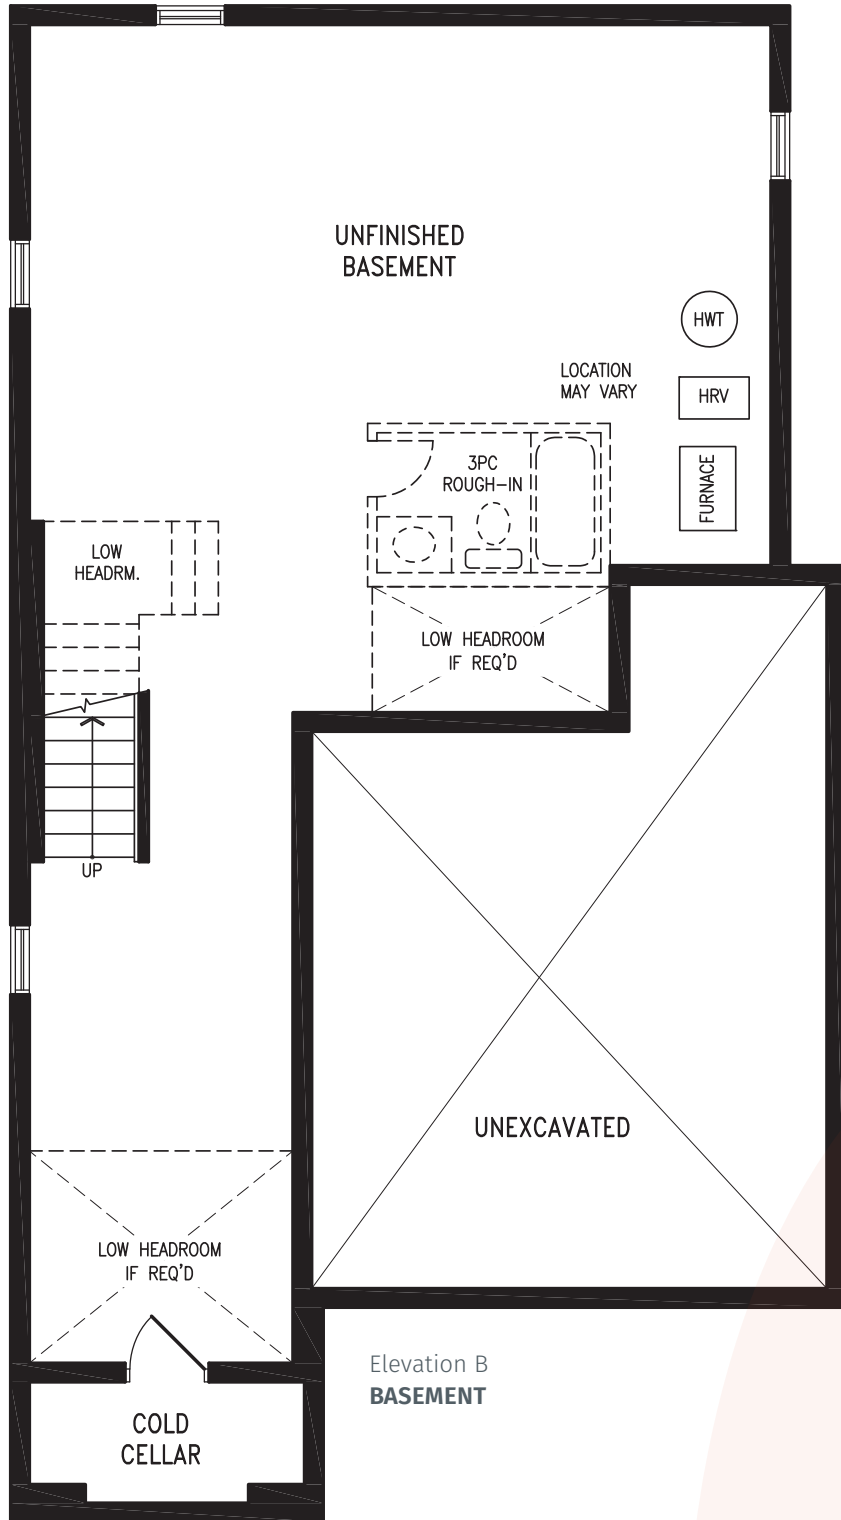

COUNTRYWIDE

MIDHURST
VALLEY

36' SINGLES COLLECTION

DAKOTA

Elevation B | 2,201 sq. ft.

THE DAKOTA 36-6 prices & specifications subject to change without notice. Useable square footage may vary from that stated herein. Artists concept only E.&O.E. © June 6, 2026 CountryWide Homes. All rights reserved.