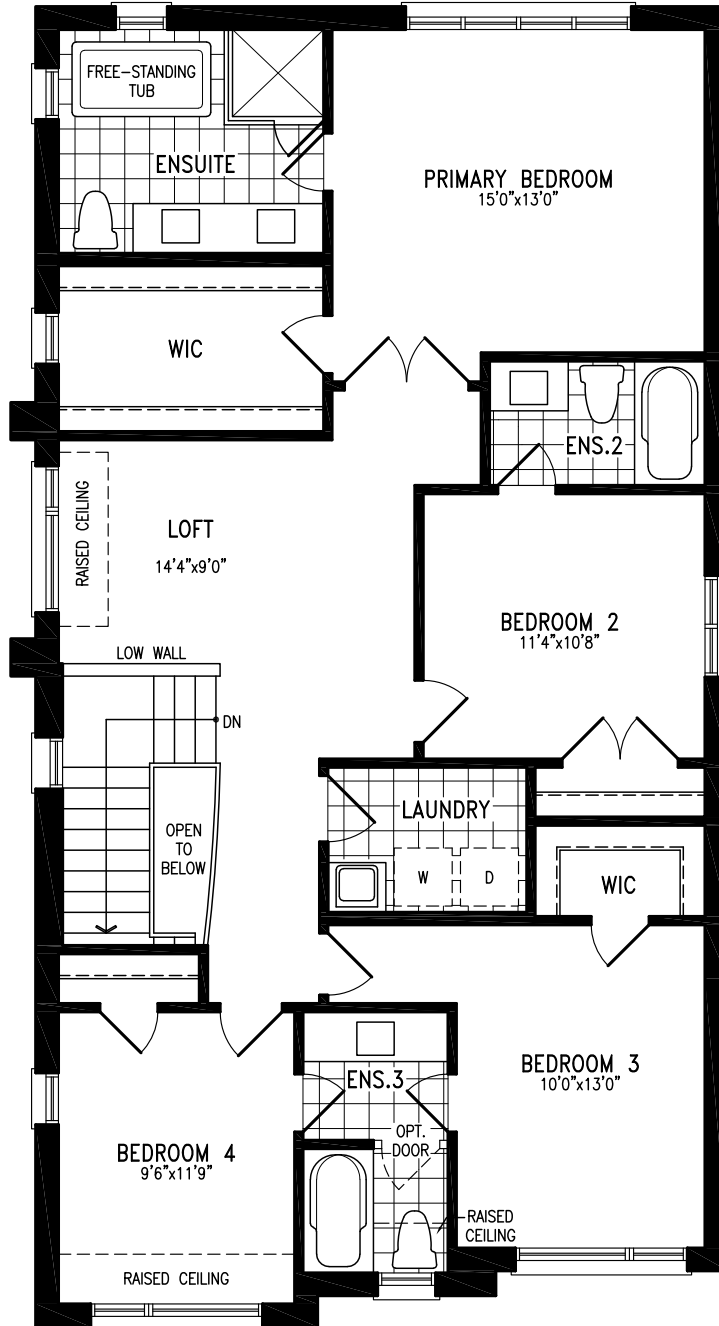

COUNTRYWIDE

MIDHURST
VALLEY

36' SINGLES COLLECTION

ELISA (CORNER UPGRADE)

Elevation C | 2,564 sq. ft.

Elevation C
SECOND FLOOR

Elevation C
OPT 5 BEDROOM
SECOND FLOOR

Elevation C
BASEMENT