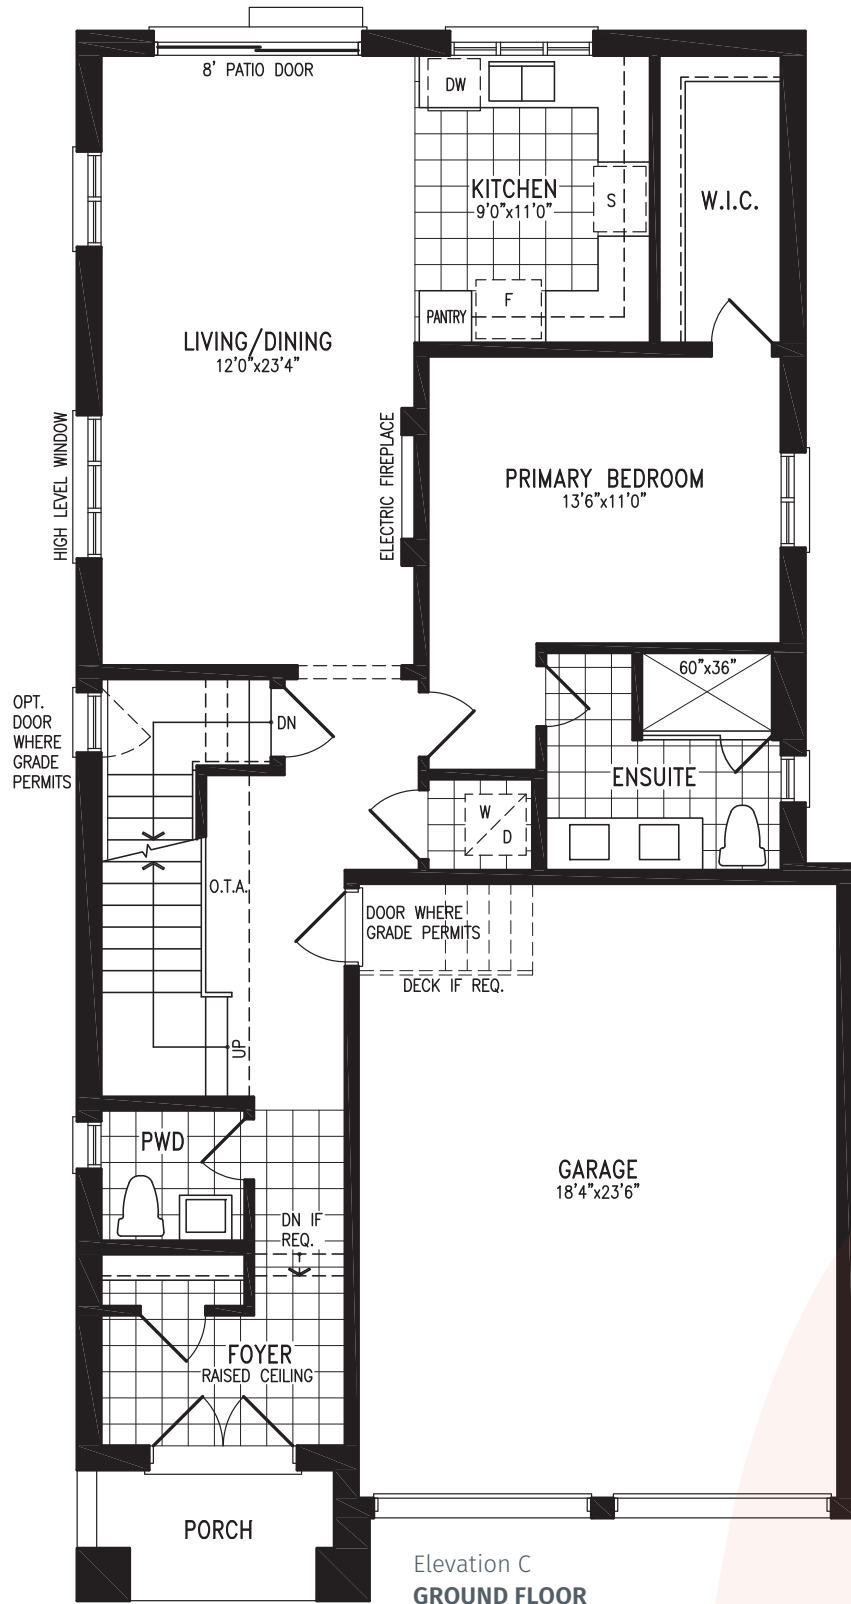

THE AVERY 36-7 (BUNGALOW/LOFT) prices & specifications subject to change without notice. Useable square footage may vary from that stated herein. Artists concept only E.&O.E. © June 6, 2026 CountryWide Homes. All rights reserved.

COUNTRYWIDE