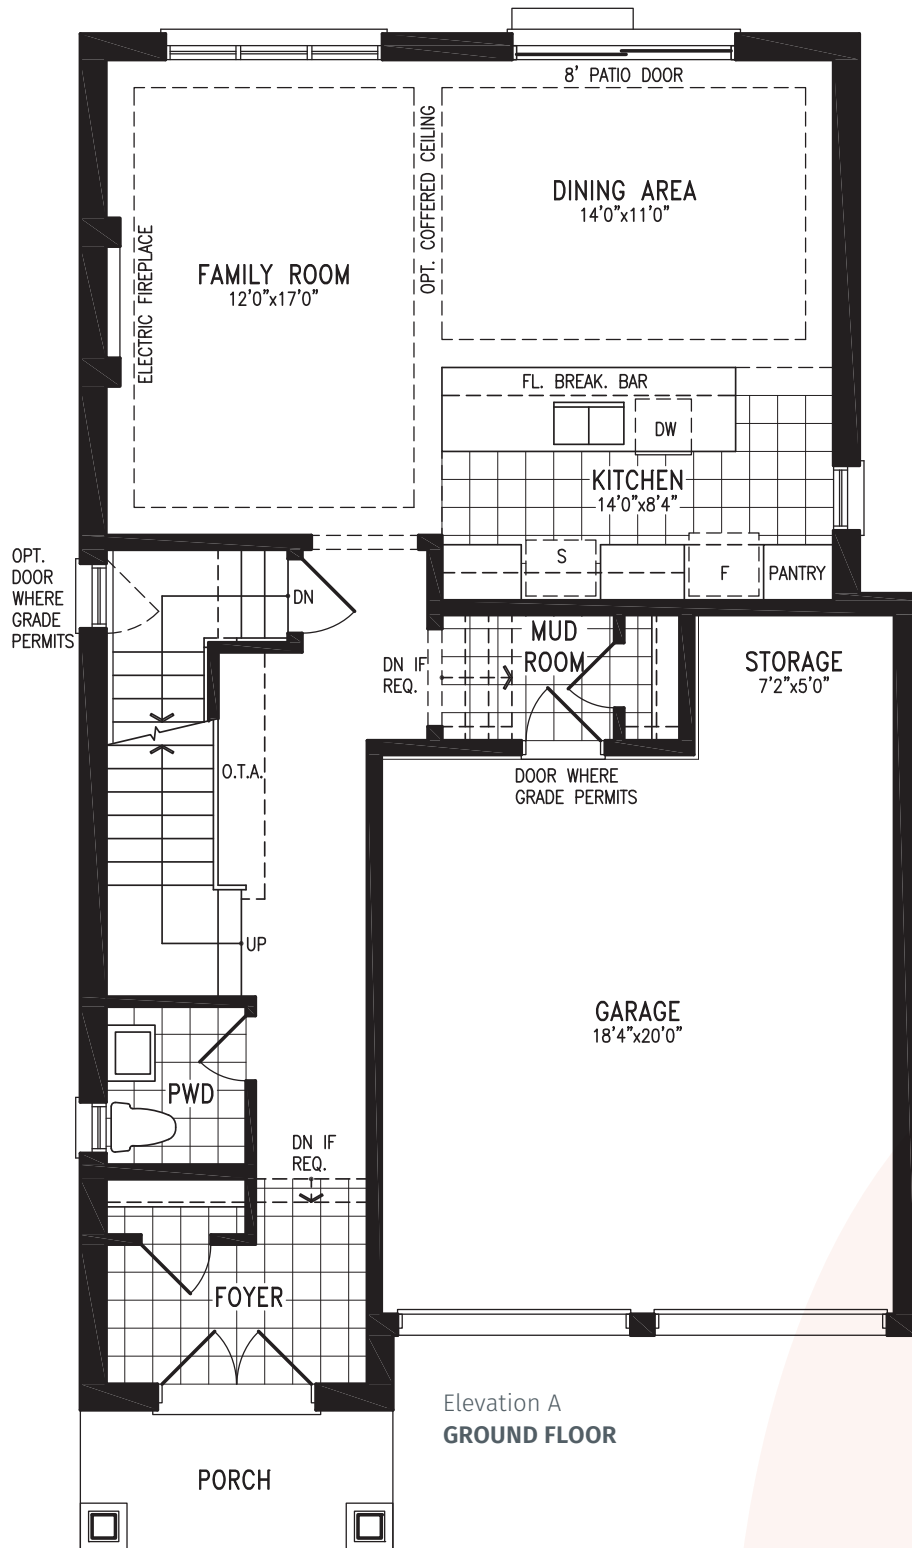

MIDHURST
VALLEY

36' SINGLES COLLECTION

DAKOTA

Elevation A | 2,201 sq. ft.

ELEVATION A 2,201 SQ. FT.

THE DAKOTA 36-6 prices & specifications subject to change without notice. Useable square footage may vary from that stated herein. Artists concept only E.&O.E. © June 6, 2026 CountryWide Homes. All rights reserved.