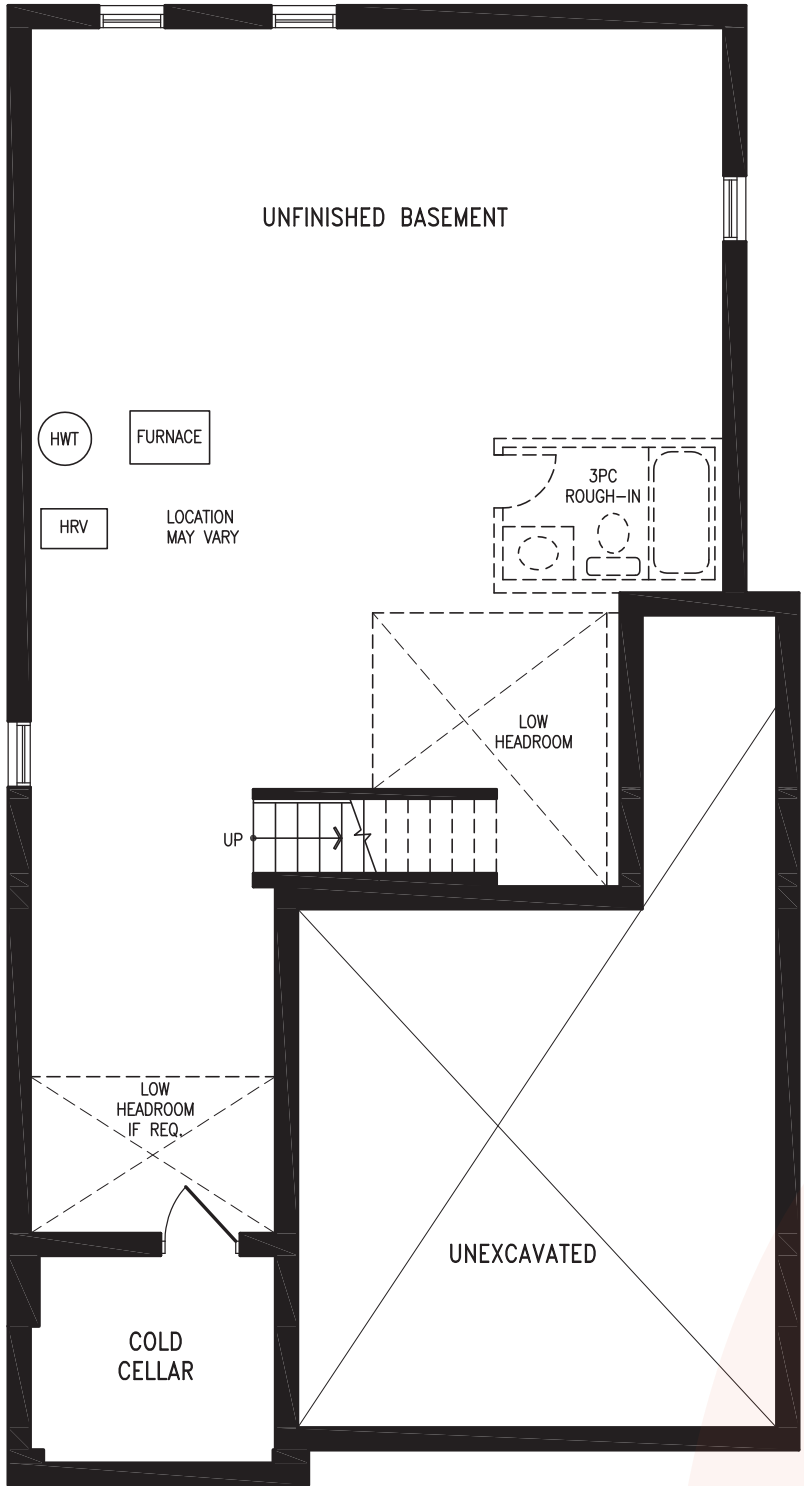

MIDHURST
VALLEY

36' SINGLES COLLECTION

DELA

Elevation A | 2,410 sq. ft.

Elevation A
SECOND FLOOR

Elevation A
BASEMENT

THE DELA 36-1 prices & specifications subject to change without notice. Useable square footage may vary from that stated herein. Artists concept only E.&O.E. © June 6, 2026 CountryWide Homes. All rights reserved.