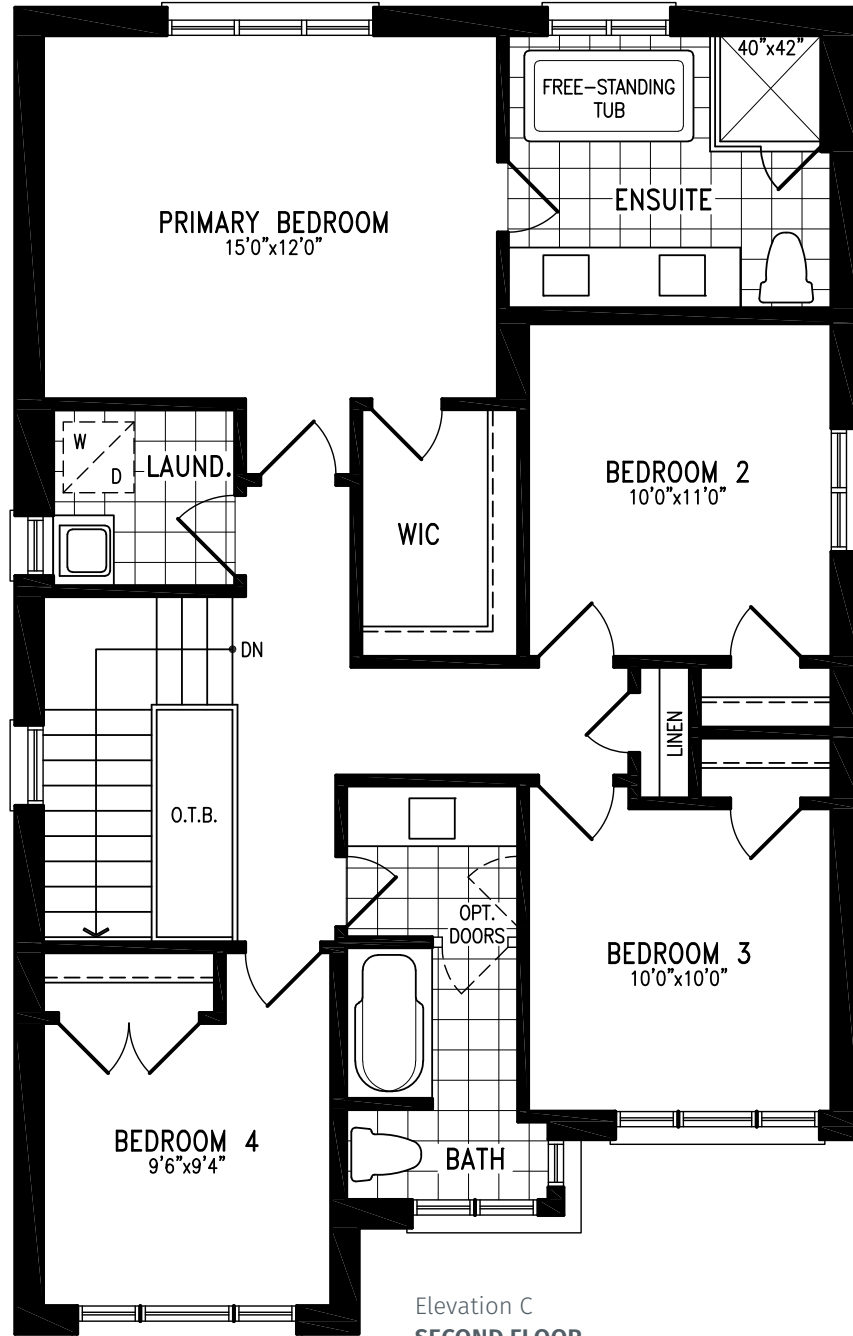

MIDHURST
VALLEY

36' SINGLES COLLECTION

EMMA

Elevation C | 1,975 sq. ft.