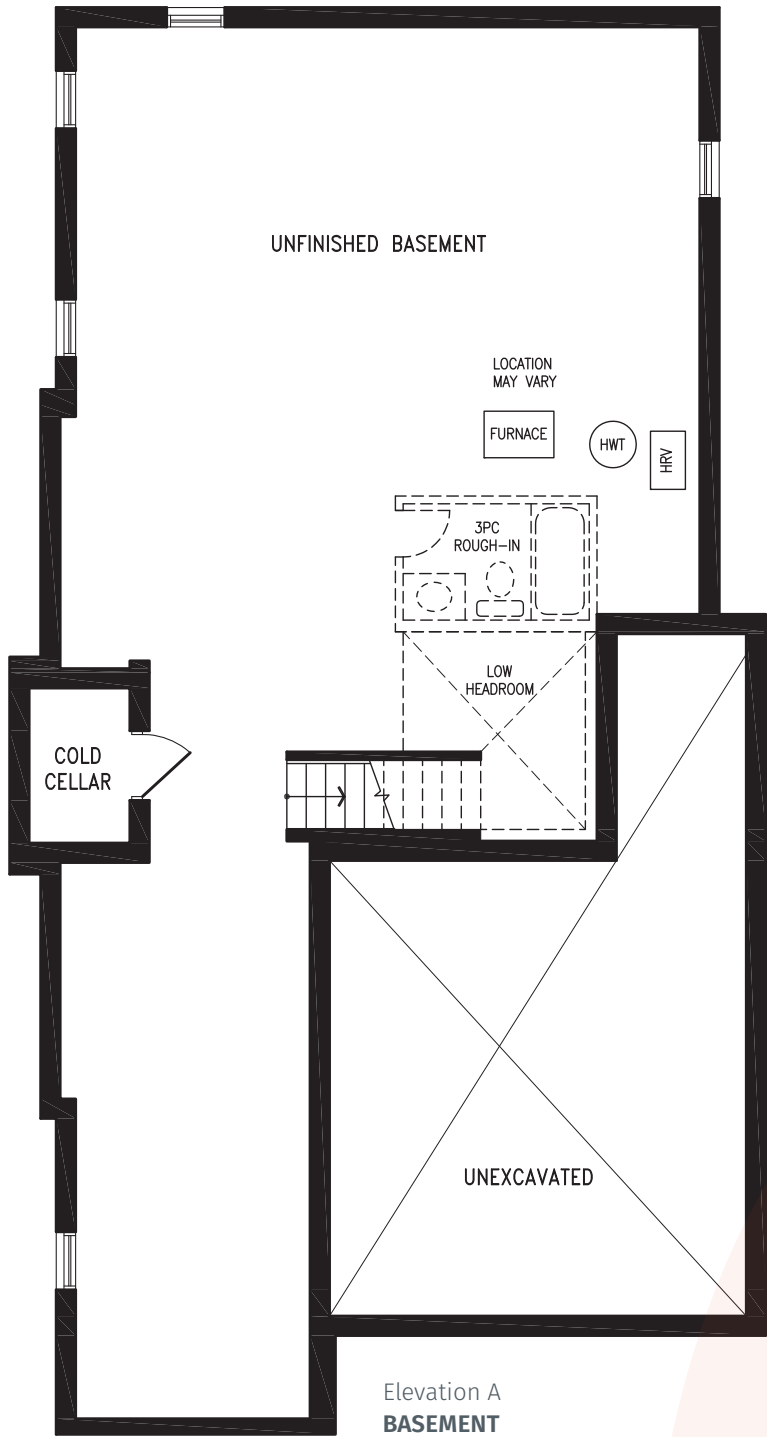

COUNTRYWIDE

MIDHURST
VALLEY

36' SINGLES COLLECTION

HAZELLE (CORNER)

Elevation A | 2,966 sq. ft.

Elevation A
BASEMENT

THE HAZELLE 36-5 CORNER prices & specifications subject to change without notice. Useable square footage may vary from that stated herein. Artists concept only E.&O.E. © June 6, 2026 CountryWide Homes. All rights reserved.