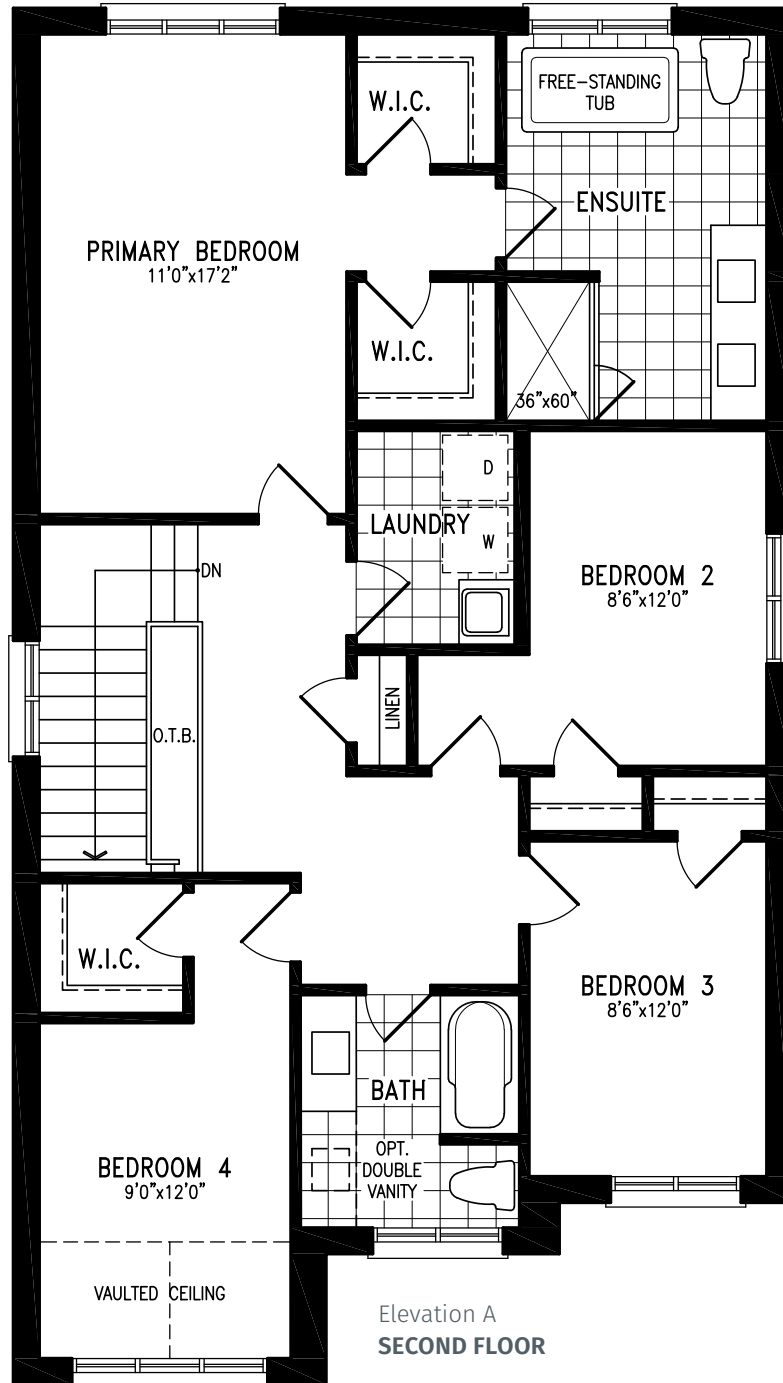

COUNTRYWIDE

MIDHURST
VALLEY

36' SINGLES COLLECTION

DAKOTA

Elevation A | 2,201 sq. ft.

THE DAKOTA 36-6 prices & specifications subject to change without notice. Useable square footage may vary from that stated herein. Artists concept only E.&O.E. © June 6, 2026 CountryWide Homes. All rights reserved.