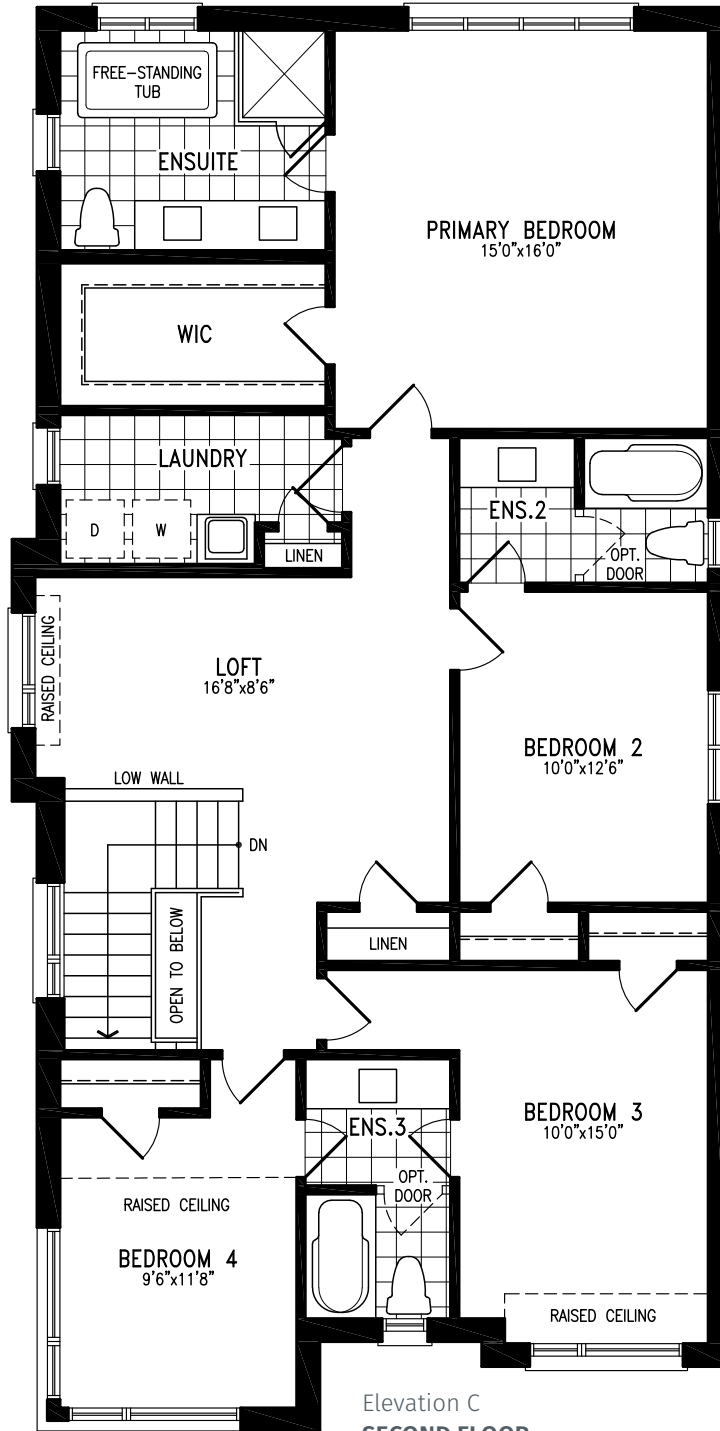

COUNTRYWIDE

MIDHURST
VALLEY

36' SINGLES COLLECTION

FLORA (CORNER UPGRADE)

Elevation C | 2,748 sq. ft.

Elevation C
OPT 5 BEDROOM
SECOND FLOOR

Elevation C
BASEMENT

MIDHURST
VALLEY