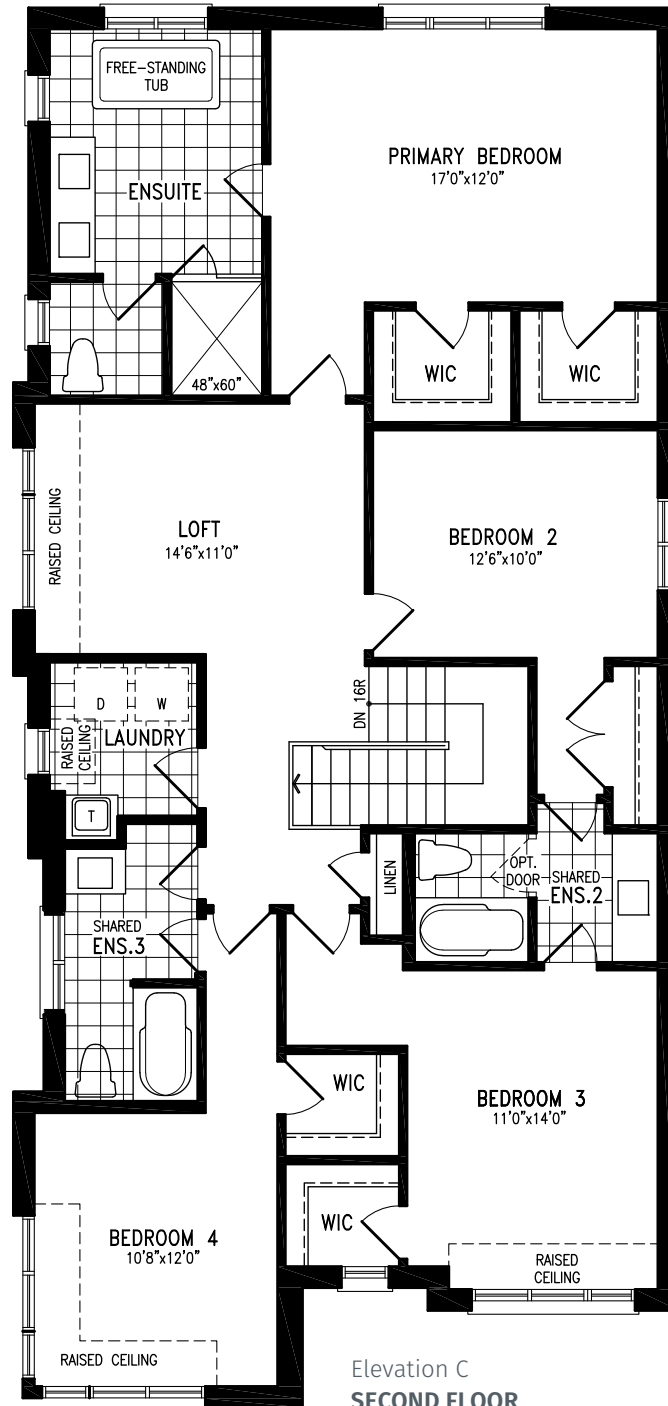

COUNTRYWIDE

MIDHURST
VALLEY

36' SINGLES COLLECTION

HAZELLE (CORNER)

Elevation C | 2,953 sq. ft.

THE HAZELLE 36-5 CORNER prices & specifications subject to change without notice. Useable square footage may vary from that stated herein. Artists concept only E.&O.E. © June 6, 2026 CountryWide Homes. All rights reserved.