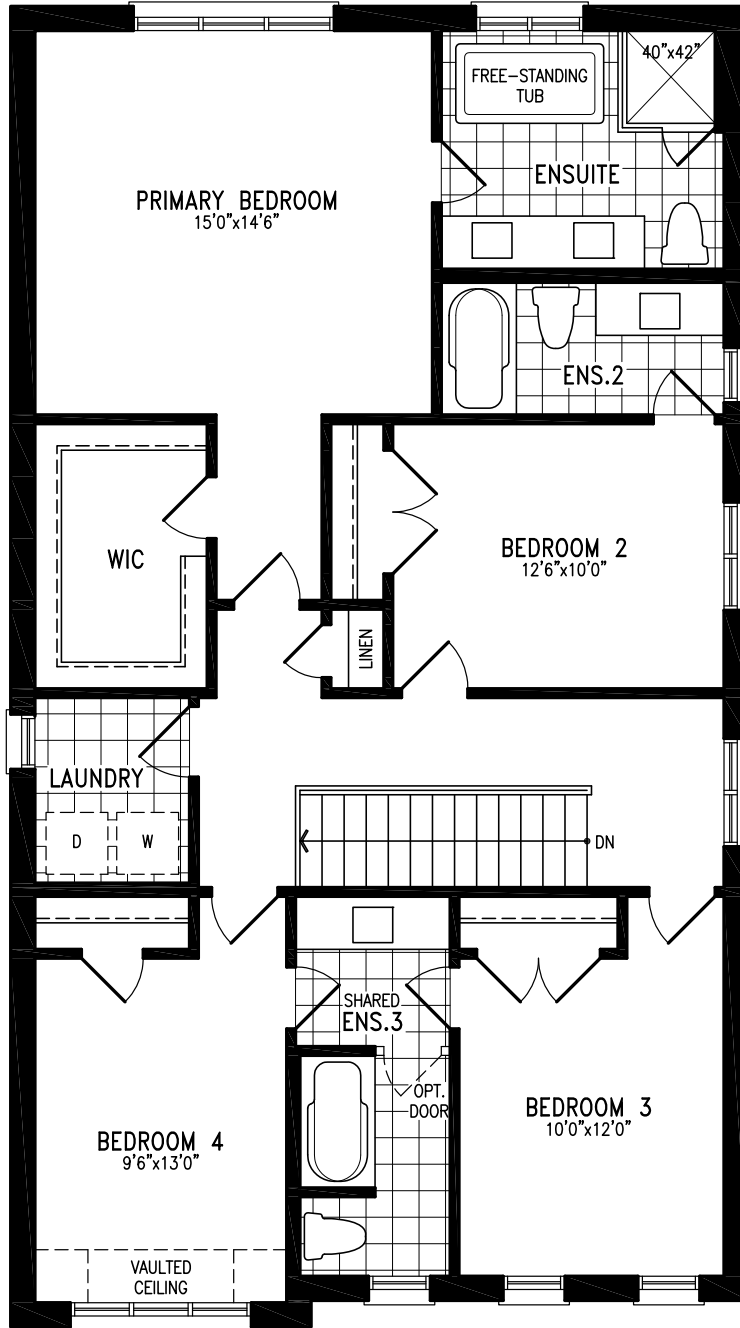

MIDHURST
VALLEY

36' SINGLES COLLECTION

DELA

Elevation A | 2,410 sq. ft.

Elevation A
SECOND FLOOR