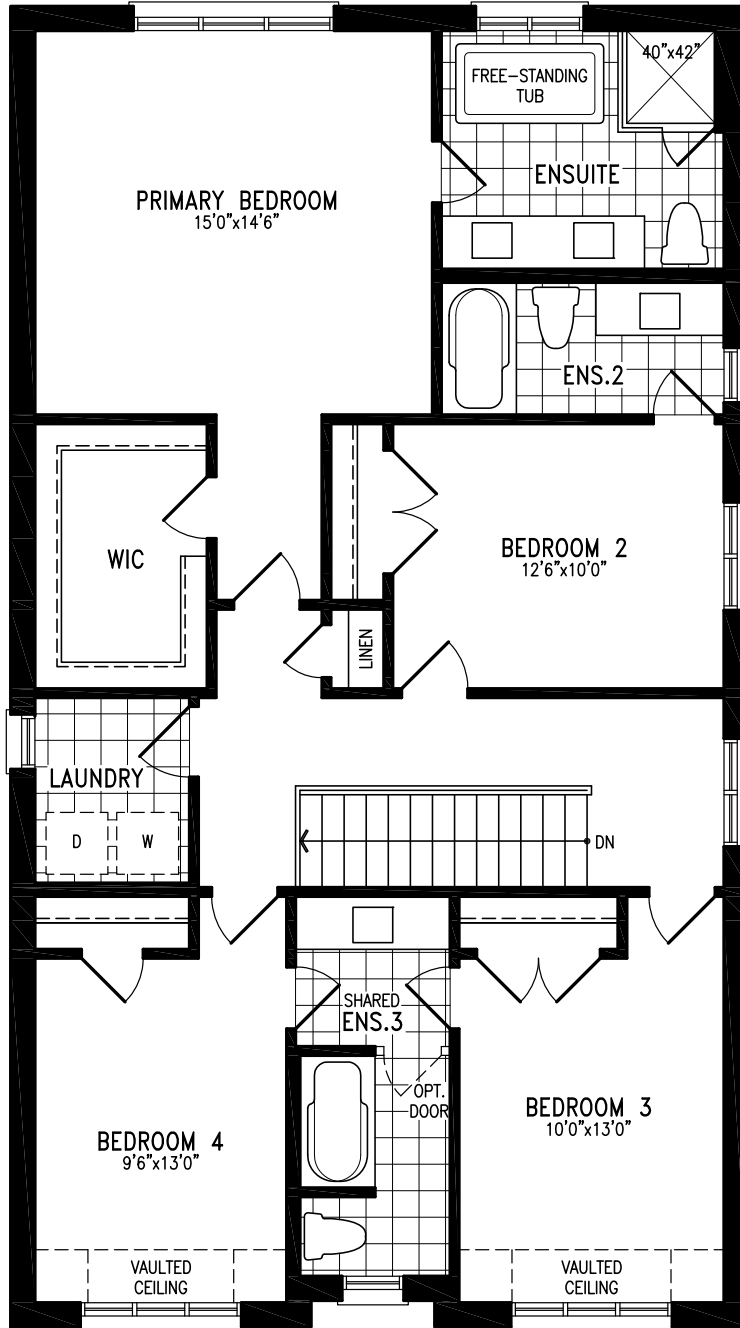

MIDHURST
VALLEY

36' SINGLES COLLECTION

DELA

Elevation B | 2,422 sq. ft.

Elevation B
SECOND FLOOR