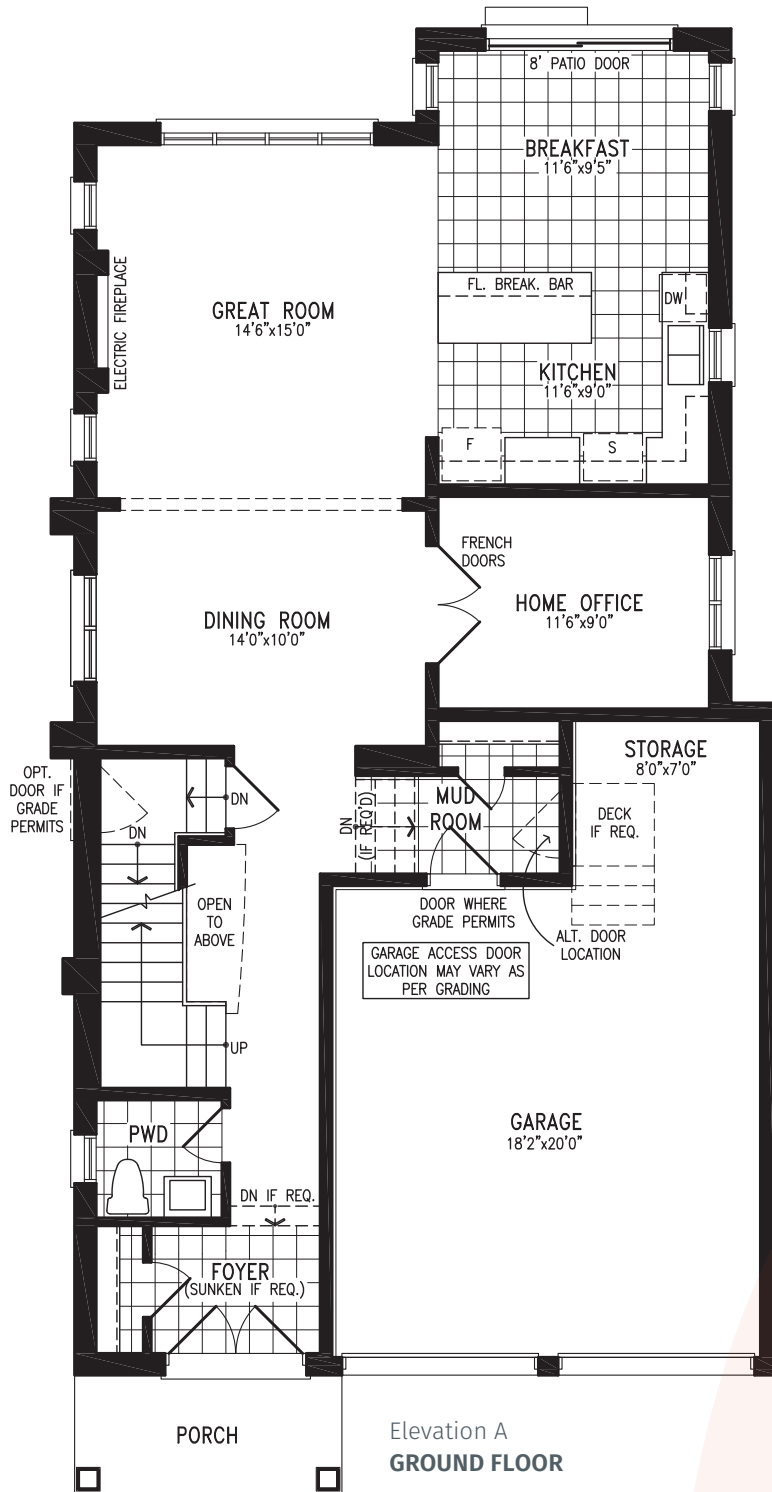

COUNTRYWIDE

MIDHURST
VALLEY

36' SINGLES COLLECTION

ELISA (CORNER UPGRADE)

Elevation A | 2,564 sq. ft.

ELEVATION A 2,564 SQ. FT.

THE ELISA 36-2 CORNER UPGRADE prices & specifications subject to change without notice. Useable square footage may vary from that stated herein. Artists concept only E.&O.E. © June 6, 2026 CountryWide Homes. All rights reserved.