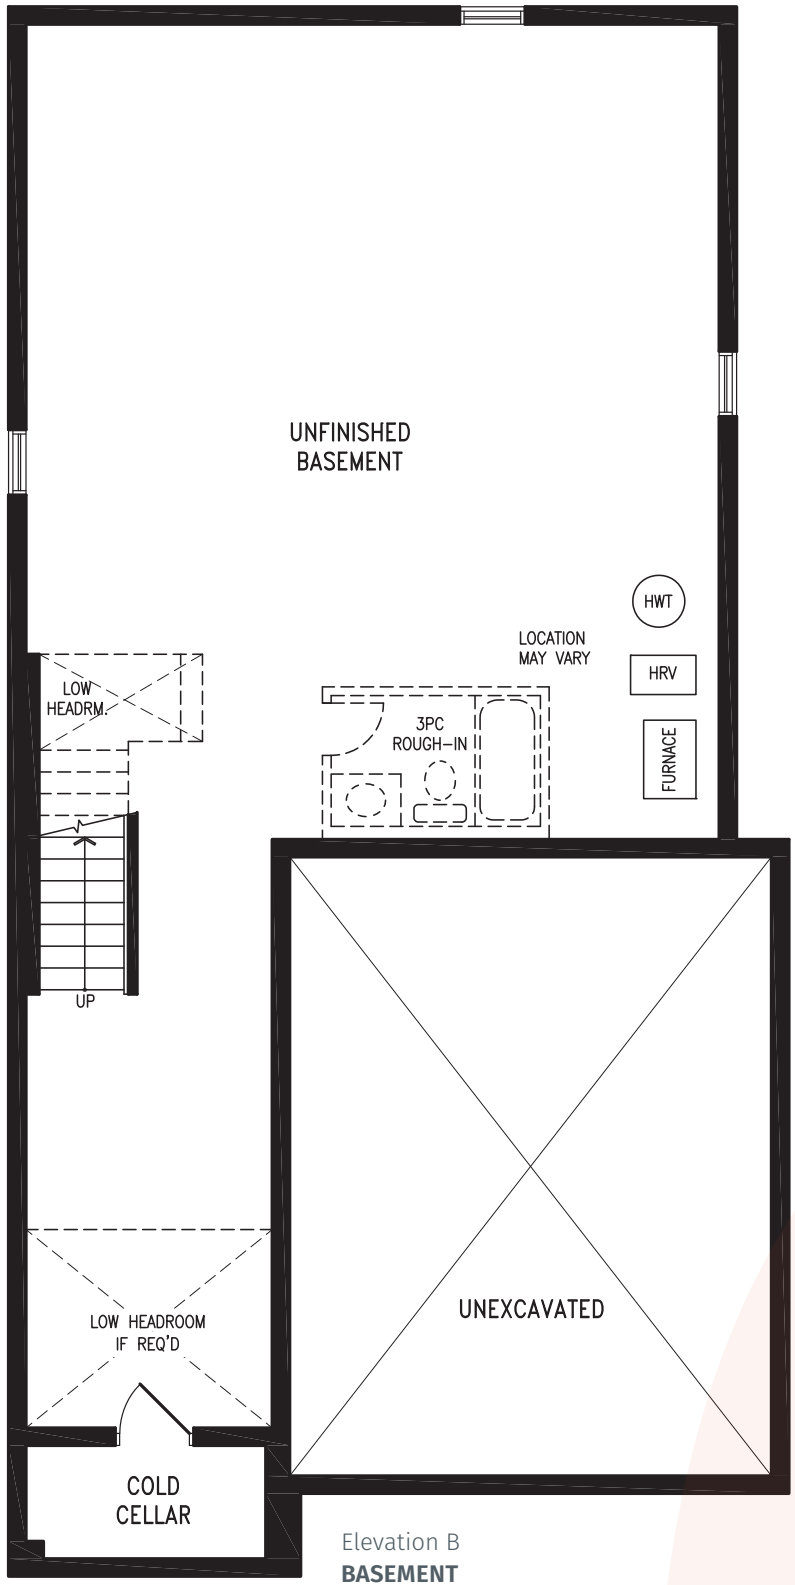

COUNTRYWIDE

MIDHURST
VALLEY

36' SINGLES COLLECTION

AVERY

Elevation B | 2,147 sq. ft.

Elevation B
SECOND FLOOR

THE AVERY 36-7 (BUNGALOW/LOFT) prices & specifications subject to change without notice. Useable square footage may vary from that stated herein. Artists concept only E.&O.E. © June 6, 2026 CountryWide Homes. All rights reserved.