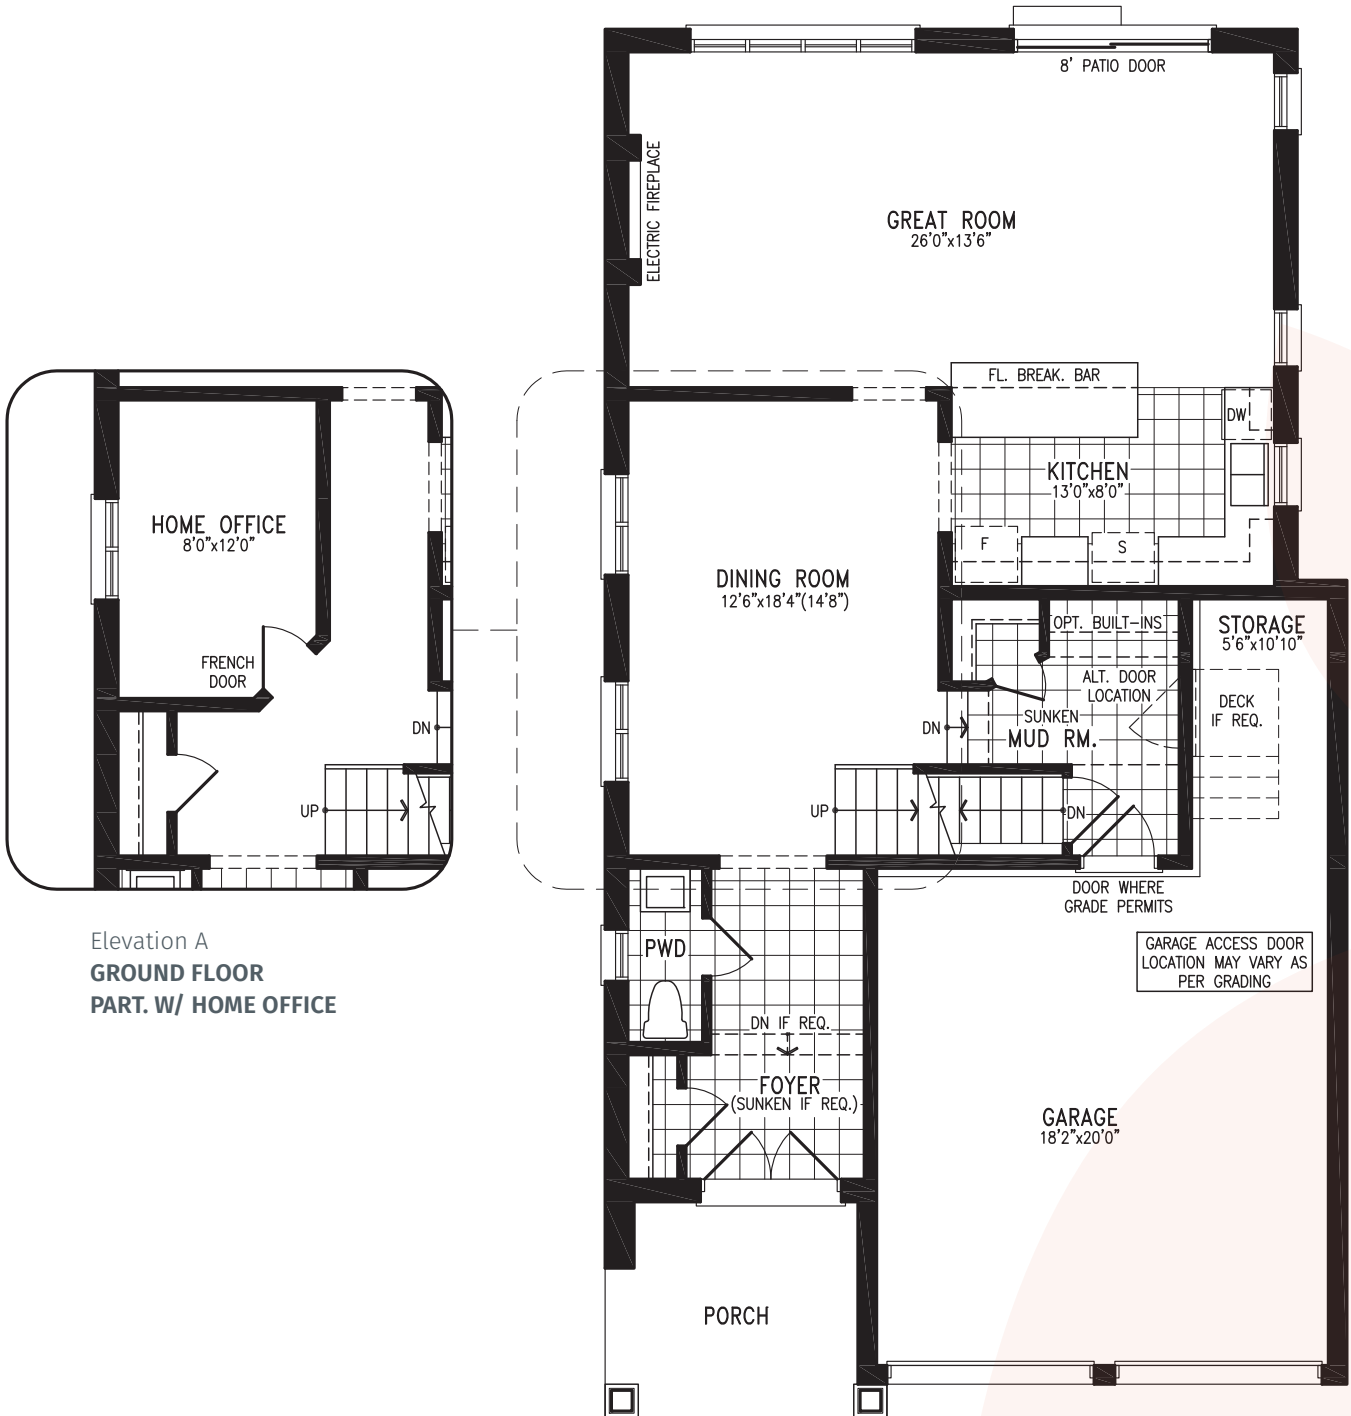

Elevation A
GROUND FLOOR
PART. W/ HOME OFFICE

Elevation A
GROUND FLOOR

THE DELA 36-1 prices & specifications subject to change without notice. Useable square footage may vary from that stated herein. Artists concept only E.&O.E. © June 6, 2026 CountryWide Homes. All rights reserved.