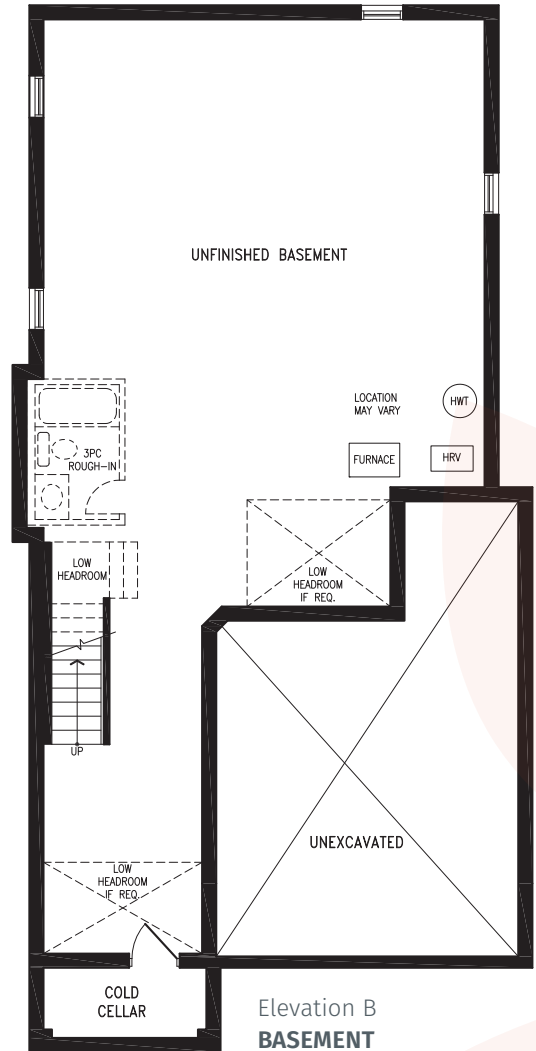

MIDHURST
VALLEY

36' SINGLES COLLECTION

FLORA (CORNER UPGRADE)

Elevation B | 2,729 sq. ft.

Elevation B
OPT 5 BEDROOM
SECOND FLOOR

Elevation B
BASEMENT

MIDHURST
VALLEY

36' SINGLES COLLECTION