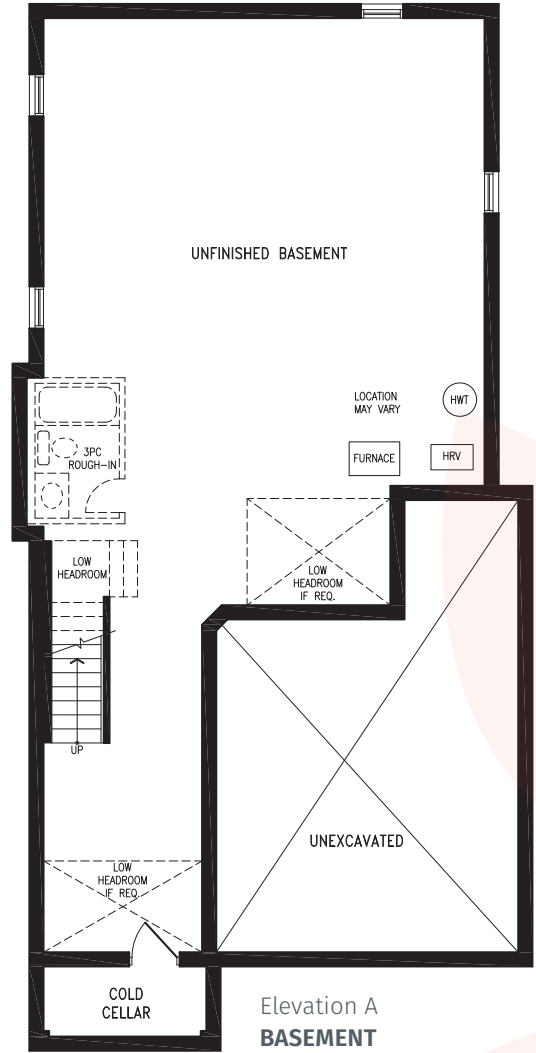

COUNTRYWIDE

MIDHURST
VALLEY

36' SINGLES COLLECTION

FLORA (CORNER UPGRADE)

Elevation A | 2,738 sq. ft.

Elevation A
**OPT 5 BEDROOM
 SECOND FLOOR**

Elevation A
BASEMENT

MIDHURST
VALLEY