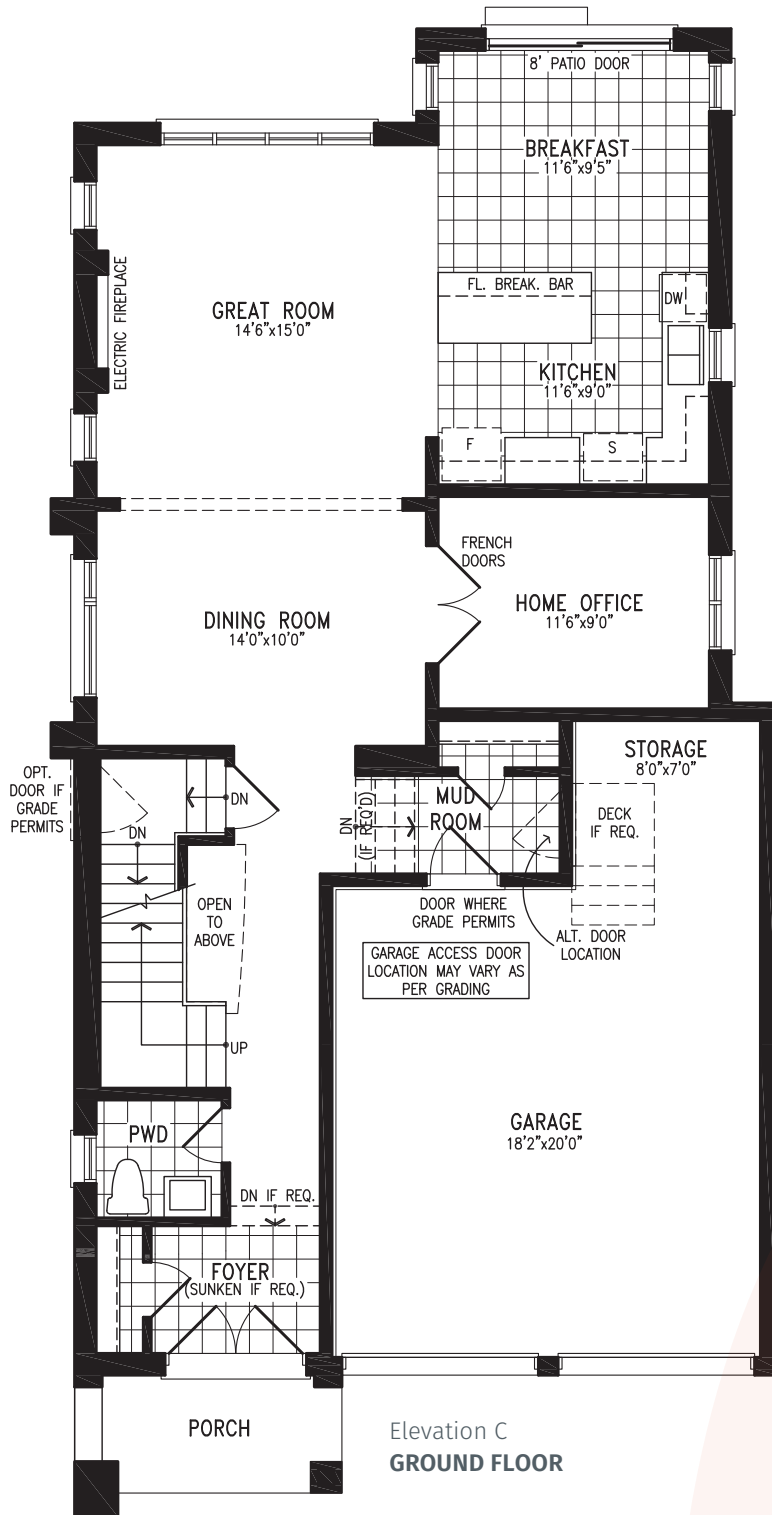

MIDHURST
VALLEY

36' SINGLES COLLECTION

ELISA (CORNER UPGRADE)

Elevation C | 2,564 sq. ft.

ELEVATION C 2,564 SQ. FT.

THE ELISA 36-2 CORNER UPGRADE prices & specifications subject to change without notice. Useable square footage may vary from that stated herein. Artists concept only E.&O.E. © June 6, 2026 CountryWide Homes. All rights reserved.