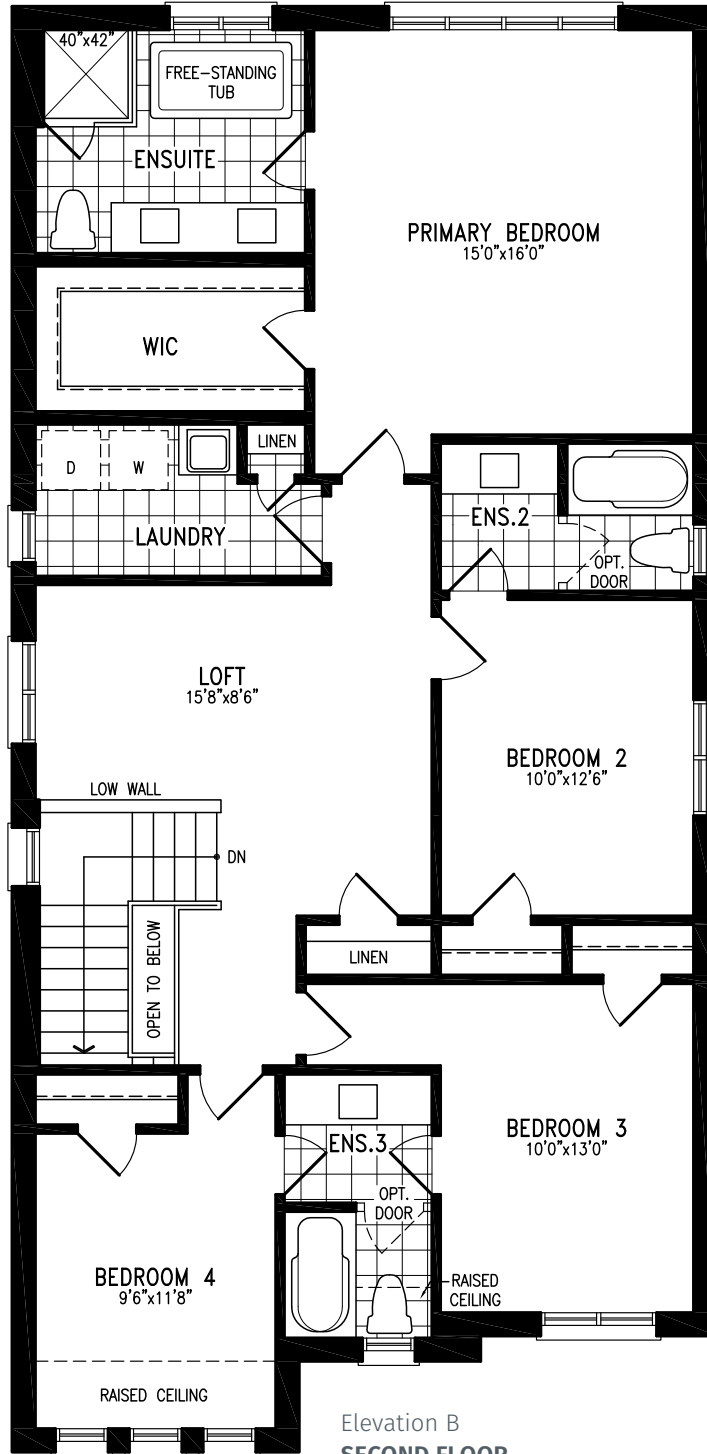

COUNTRYWIDE

MIDHURST
VALLEY

36' SINGLES COLLECTION

FLORA

Elevation B | 2,708 sq. ft.

Elevation B
**OPT 5 BEDROOM
 SECOND FLOOR**

Elevation B
BASEMENT

MIDHURST
VALLEY