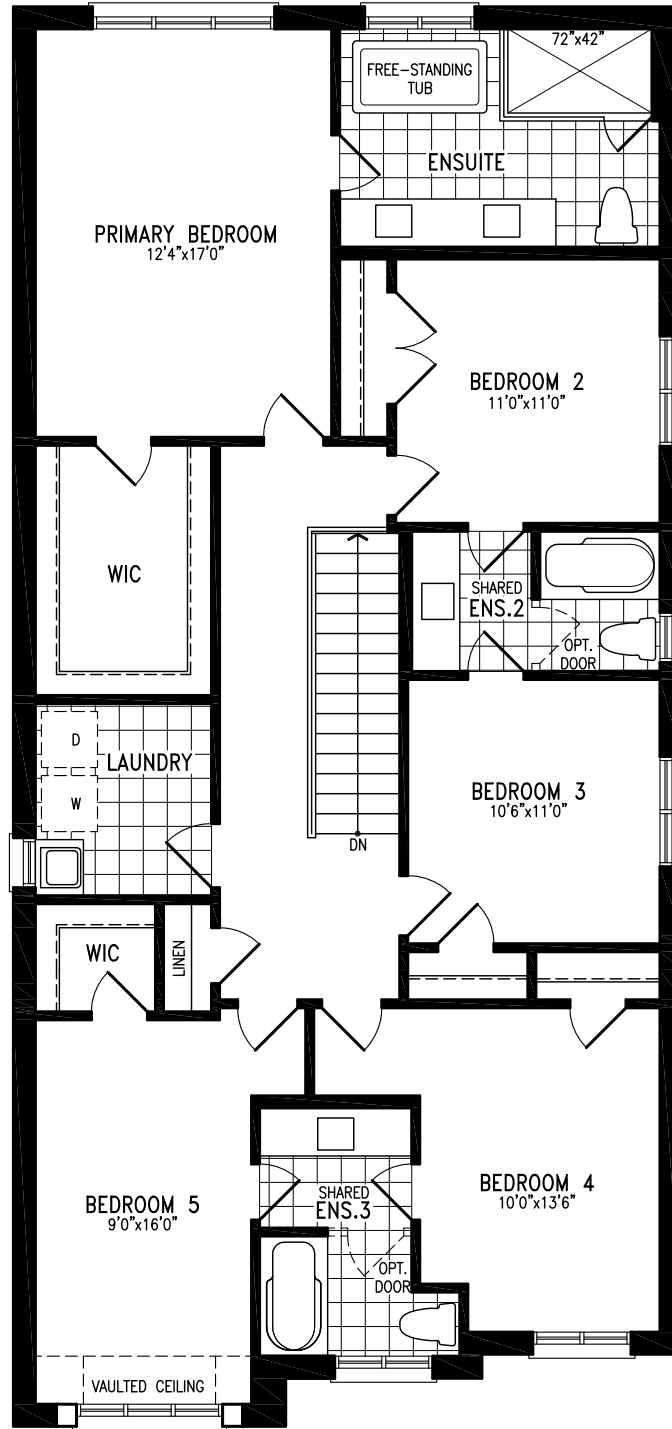

COUNTRYWIDE

MIDHURST
VALLEY

36' SINGLES COLLECTION

GIZELLE

Elevation B | 2,796 sq. ft.

Elevation B
SECOND FLOOR

Elevation B
BASEMENT

THE GIZELLE 36-4 prices & specifications subject to change without notice. Useable square footage may vary from that stated herein. Artists concept only E.&O.E. © June 6, 2026 CountryWide Homes. All rights reserved.