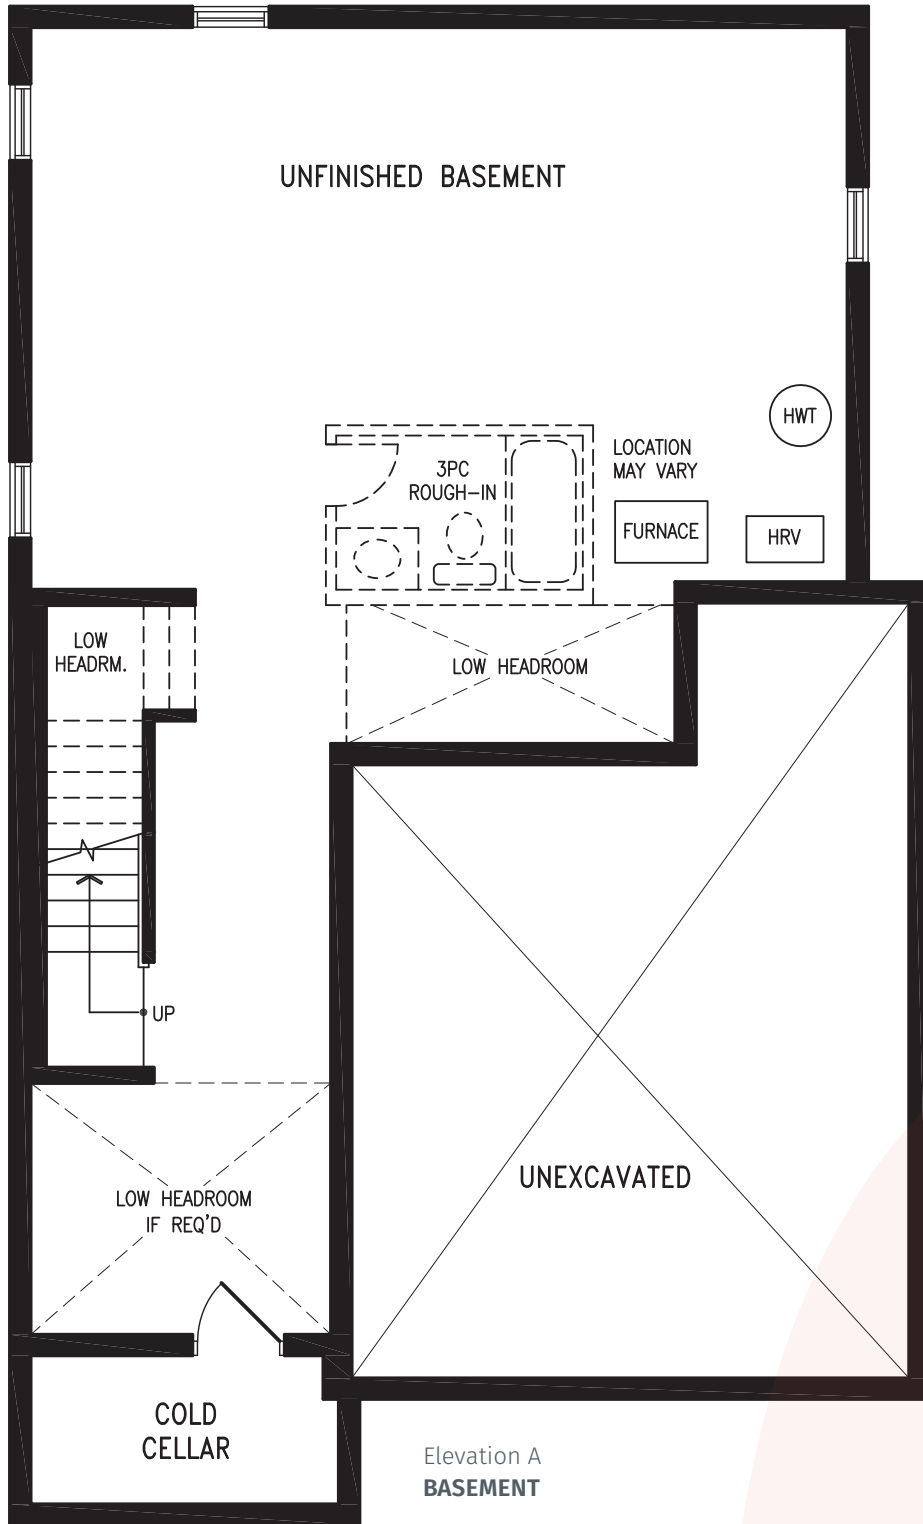

COUNTRYWIDE

MIDHURST
VALLEY

36' SINGLES COLLECTION

EMMA

Elevation A | 1,975 sq. ft.

THE EMMA 36-0 prices & specifications subject to change without notice. Useable square footage may vary from that stated herein. Artists concept only E.&O.E. © June 6, 2026 CountryWide Homes. All rights reserved.