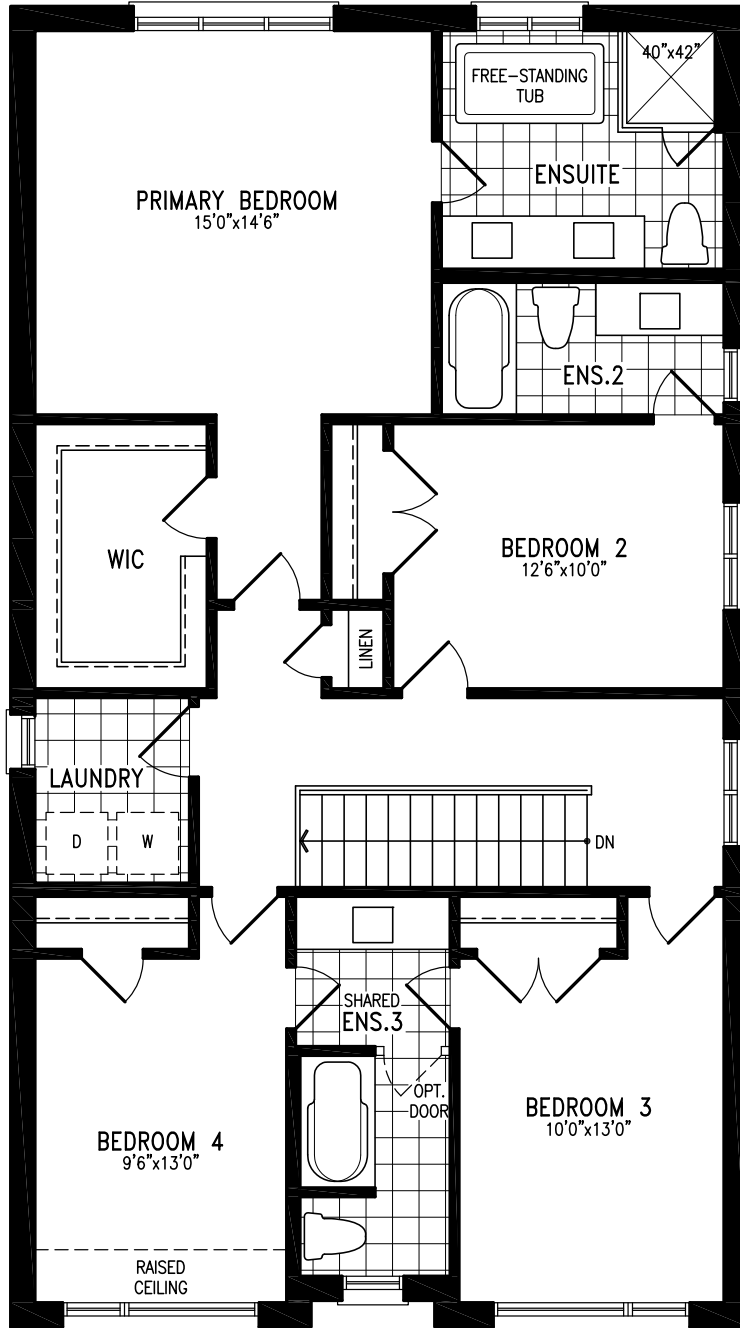

MIDHURST
VALLEY

36' SINGLES COLLECTION

DELA

Elevation C | 2,422 sq. ft.

Elevation C
SECOND FLOOR