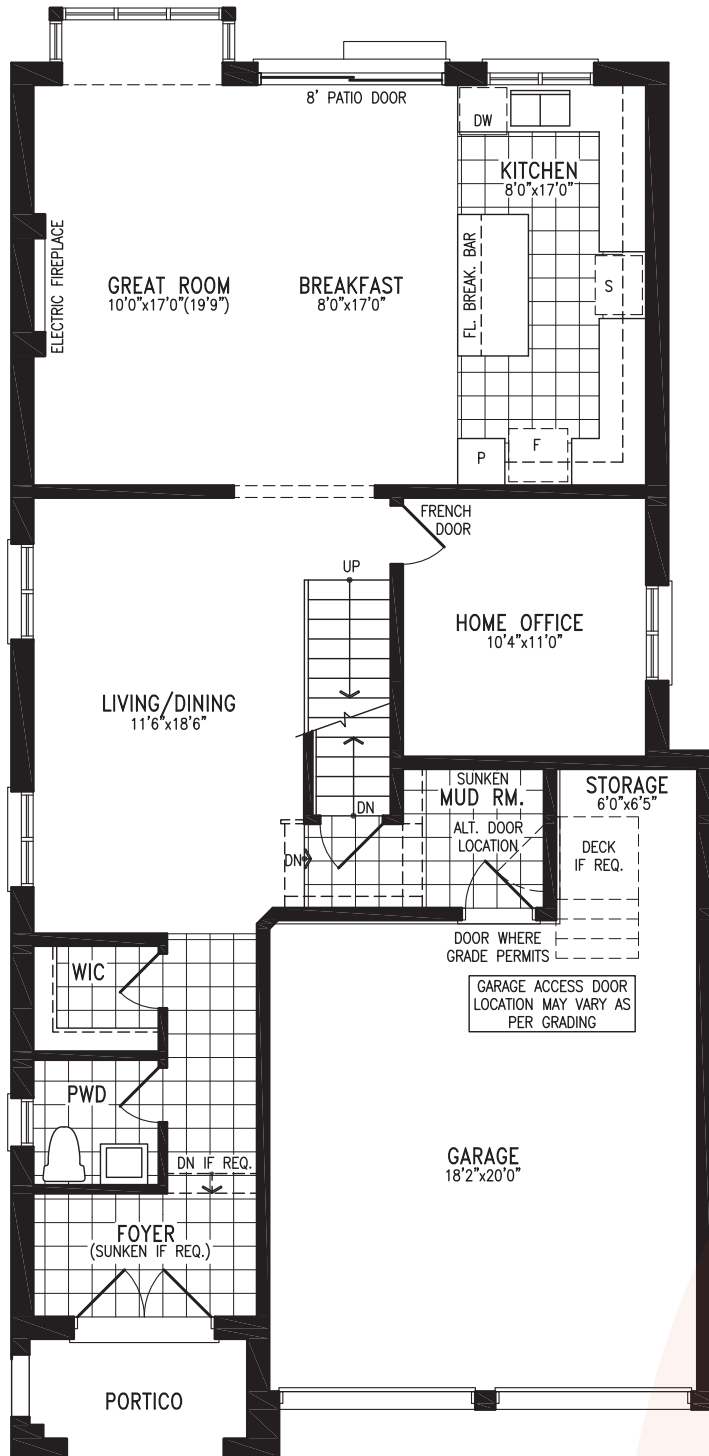

Elevation A
GROUND FLOOR

THE GIZELLE 36-4 prices & specifications subject to change without notice. Useable square footage may vary from that stated herein. Artists concept only E.&O.E. © June 6, 2026 CountryWide Homes. All rights reserved.

COUNTRYWIDE