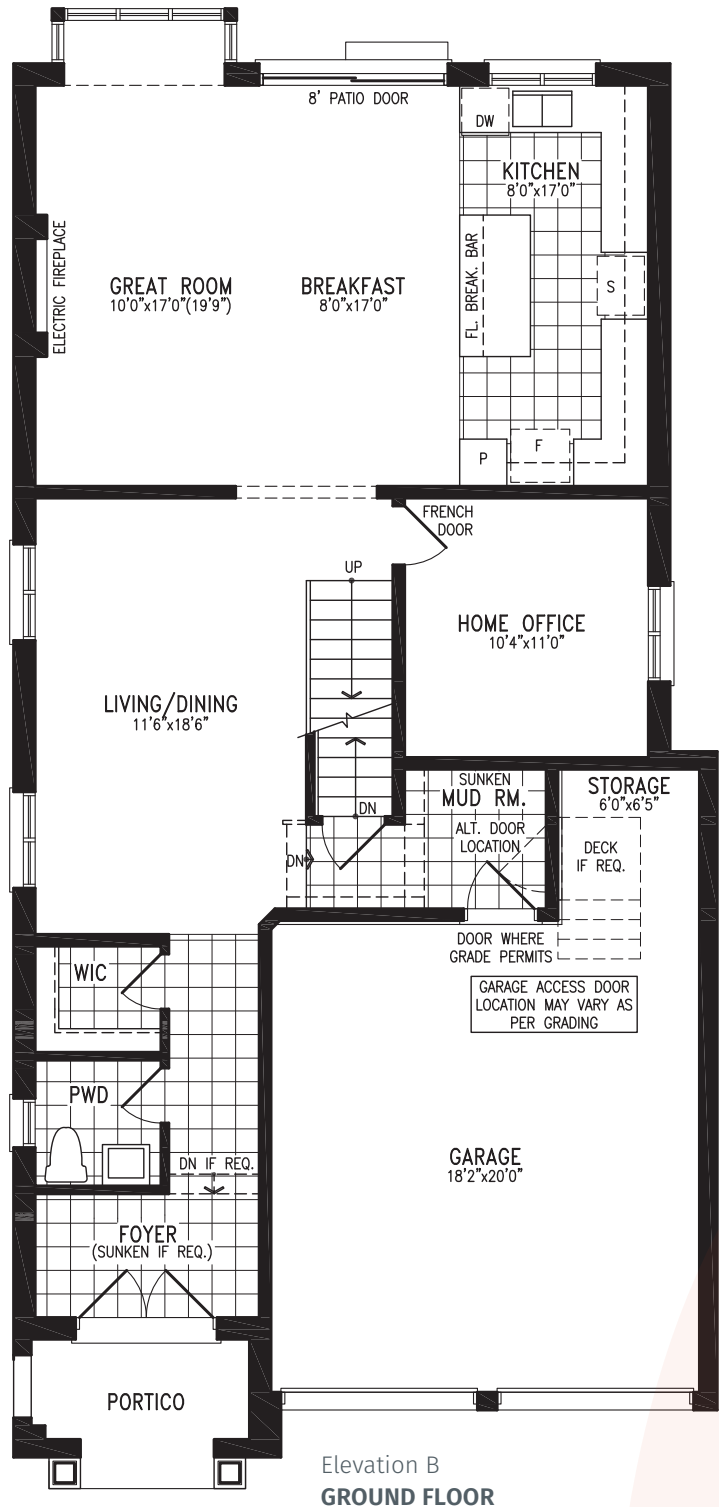

MIDHURST
VALLEY

36' SINGLES COLLECTION

GIZELLE

Elevation B | 2,796 sq. ft.

THE GIZELLE 36-4 prices & specifications subject to change without notice. Useable square footage may vary from that stated herein. Artists concept only E.&O.E. © June 6, 2026 CountryWide Homes. All rights reserved.