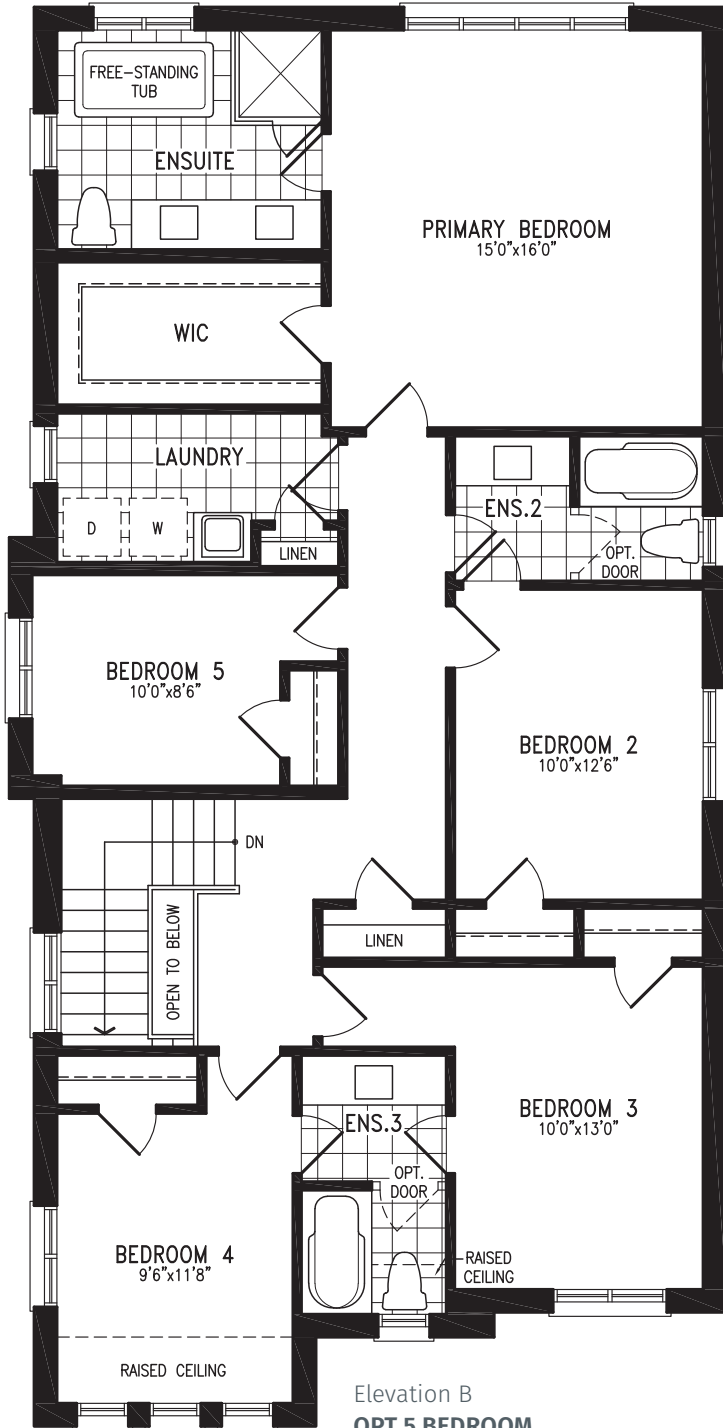

Elevation B
OPT 5 BEDROOM
SECOND FLOOR