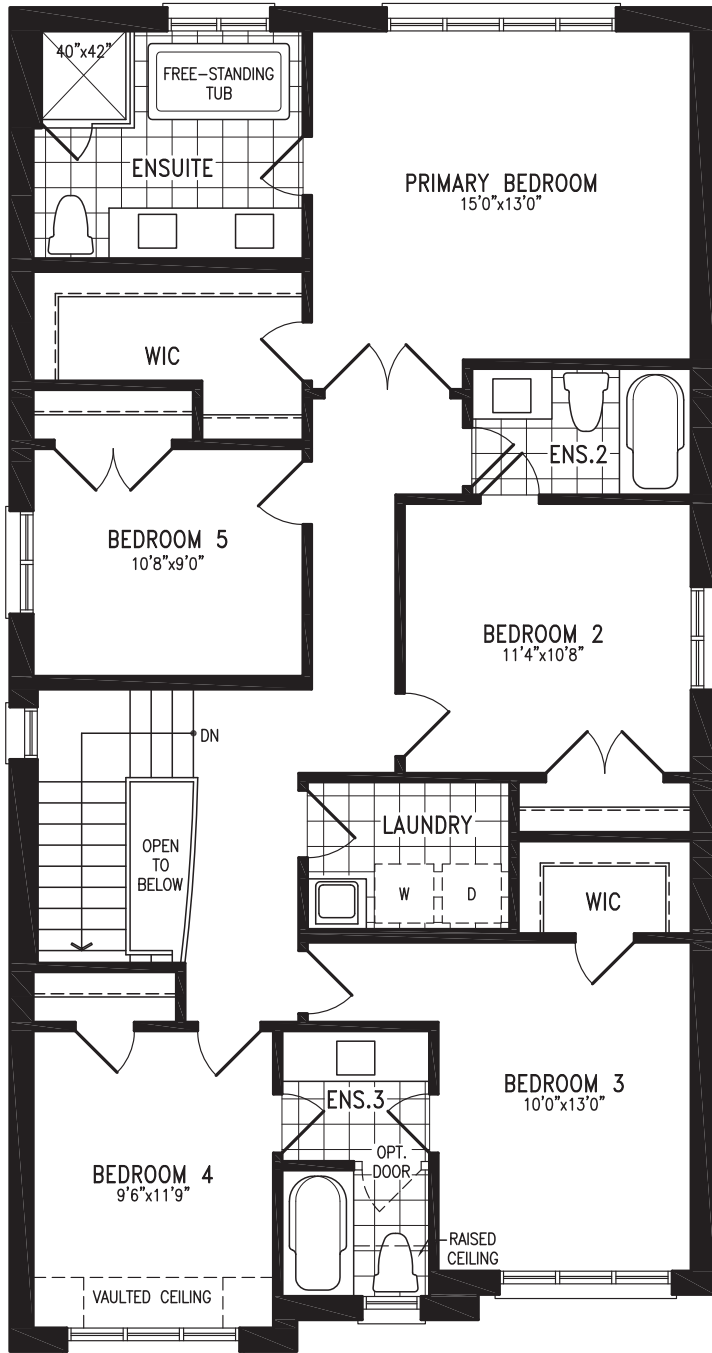

COUNTRYWIDE

MIDHURST
VALLEY

36' SINGLES COLLECTION

ELISA

Elevation B | 2,564 sq. ft.

Elevation B
SECOND FLOOR

Elevation B
OPT 5 BEDROOM
SECOND FLOOR

Elevation B
BASEMENT