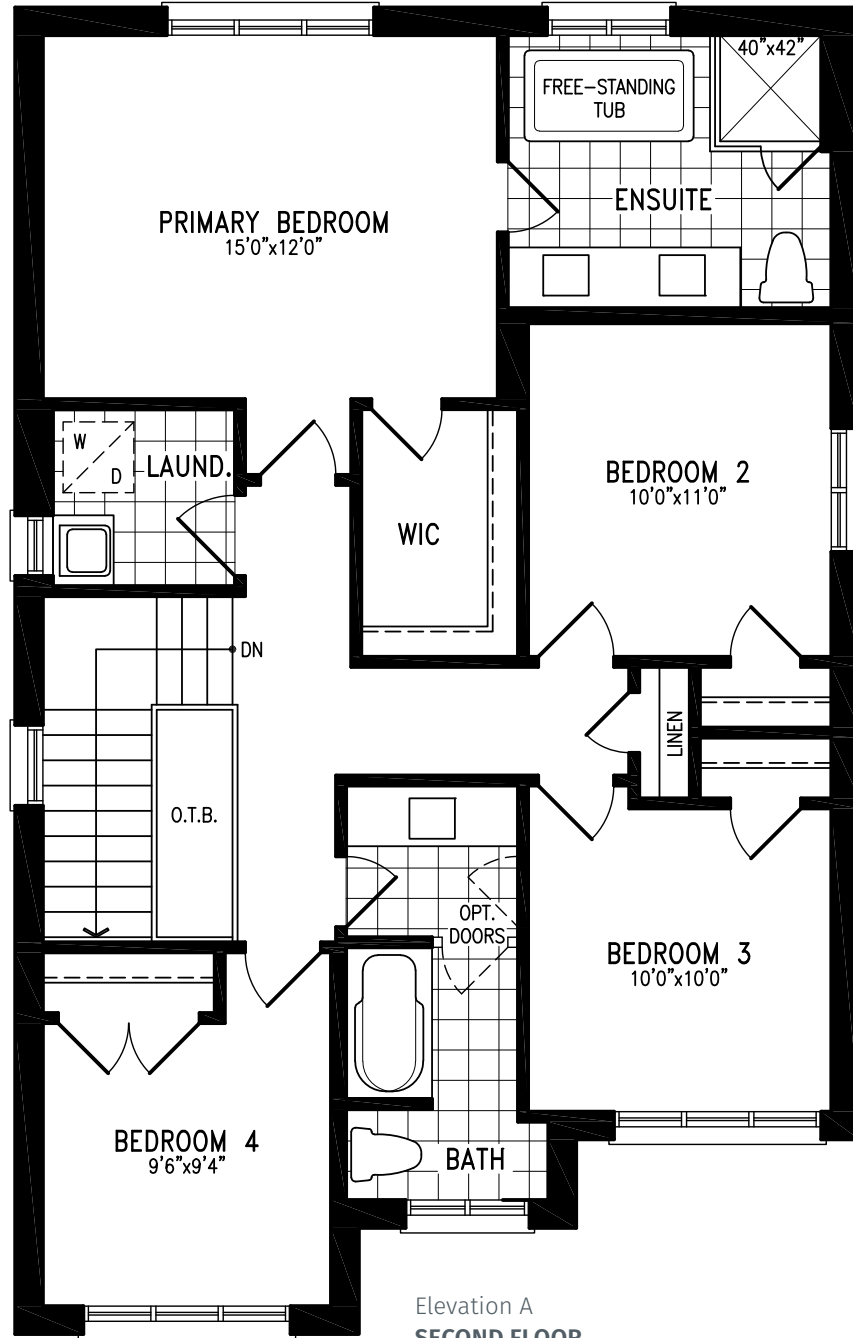

COUNTRYWIDE

MIDHURST
VALLEY

36' SINGLES COLLECTION

EMMA

Elevation A | 1,975 sq. ft.

THE EMMA 36-0 prices & specifications subject to change without notice. Useable square footage may vary from that stated herein. Artists concept only E.&O.E. © June 6, 2026 CountryWide Homes. All rights reserved.