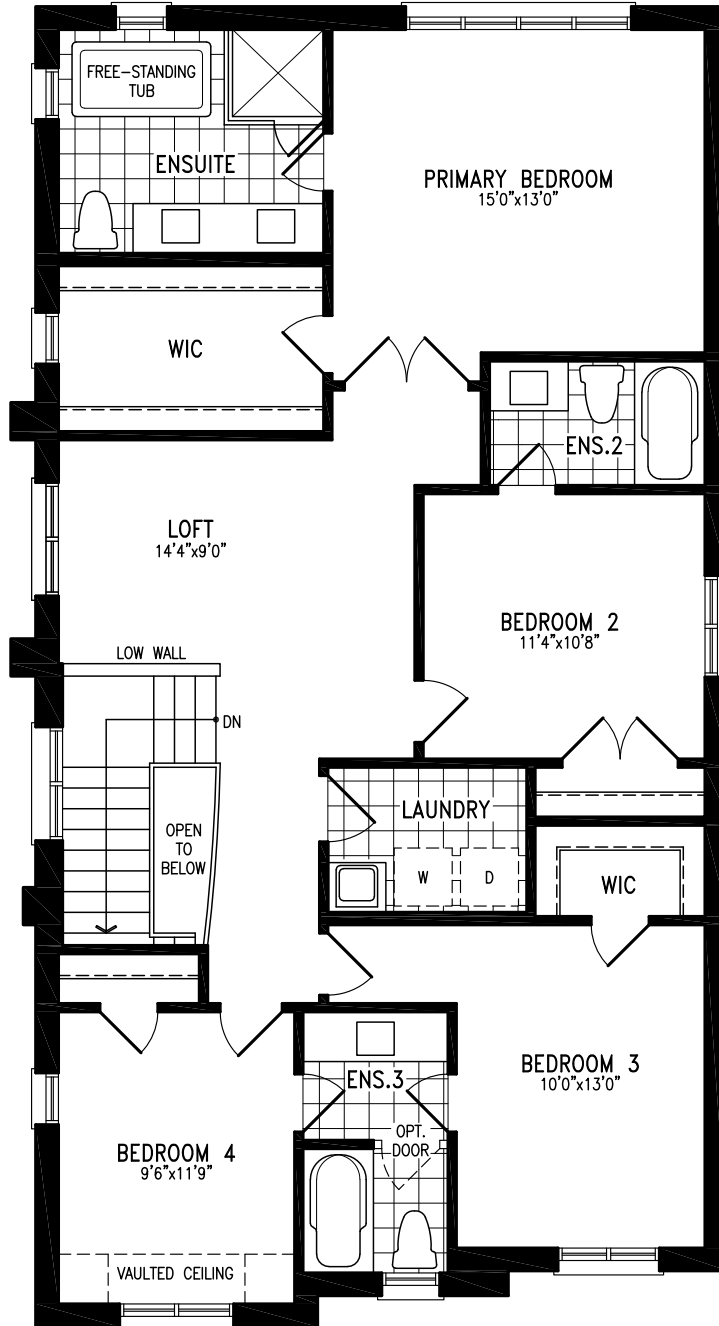

COUNTRYWIDE

MIDHURST
VALLEY

36' SINGLES COLLECTION

ELISA (CORNER UPGRADE)

Elevation A | 2,564 sq. ft.

Elevation A
SECOND FLOOR

Elevation A
OPT 5 BEDROOM
SECOND FLOOR

Elevation A
BASEMENT