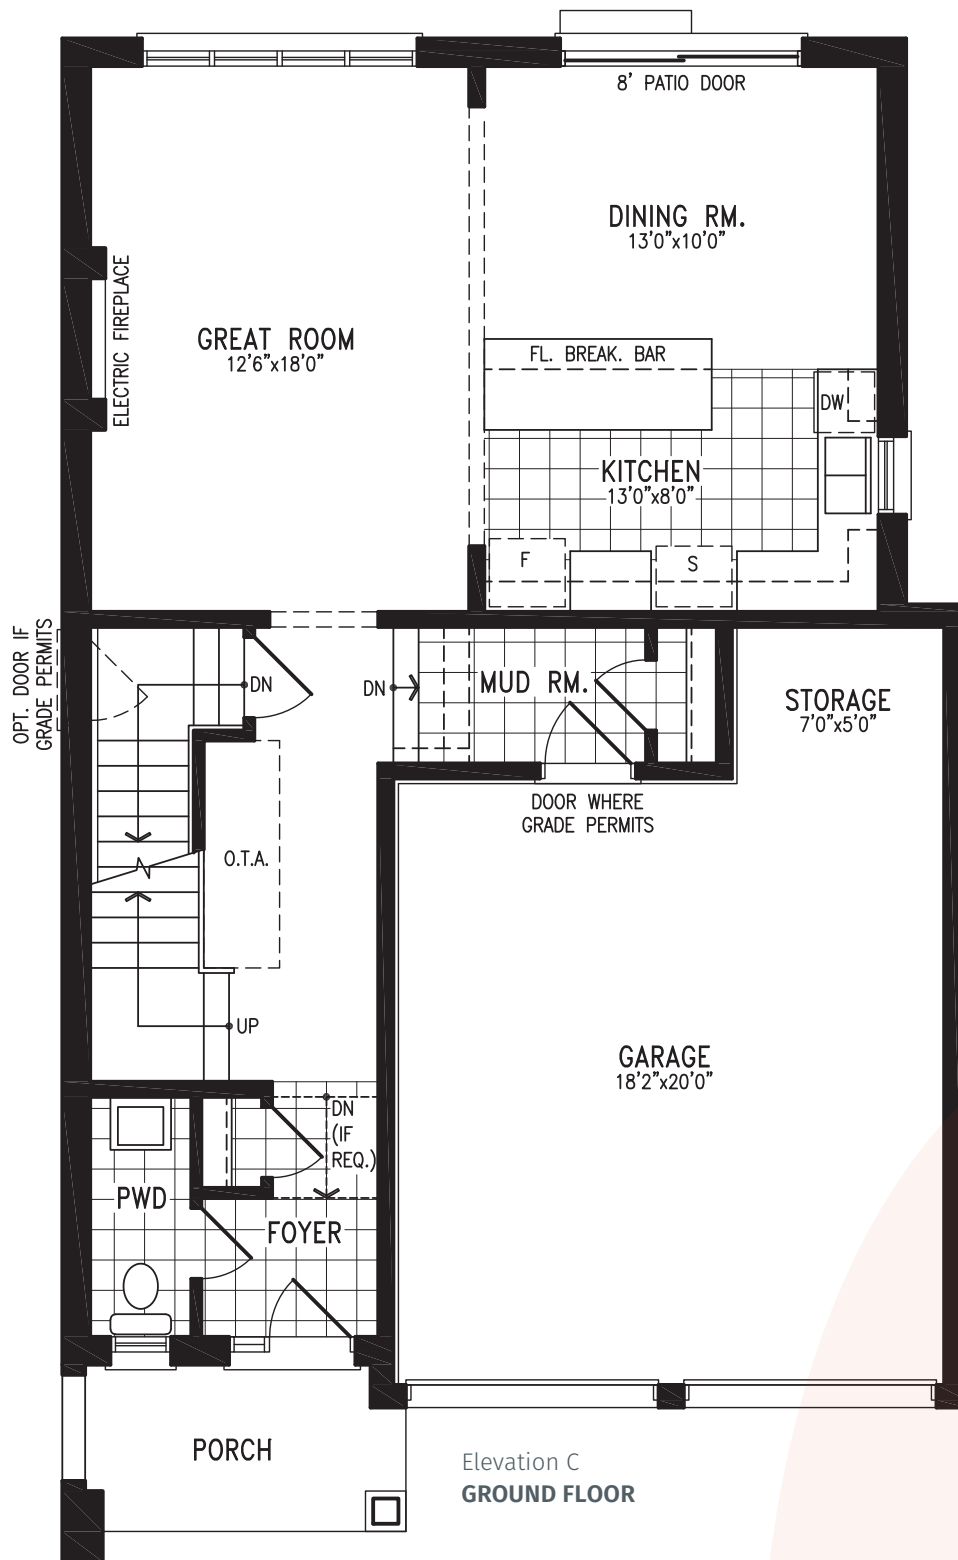

COUNTRYWIDE

MIDHURST
VALLEY

36' SINGLES COLLECTION

EMMA

Elevation C | 1,975 sq. ft.

THE EMMA 36-0 prices & specifications subject to change without notice. Useable square footage may vary from that stated herein. Artists concept only E.&O.E. © June 6, 2026 CountryWide Homes. All rights reserved.