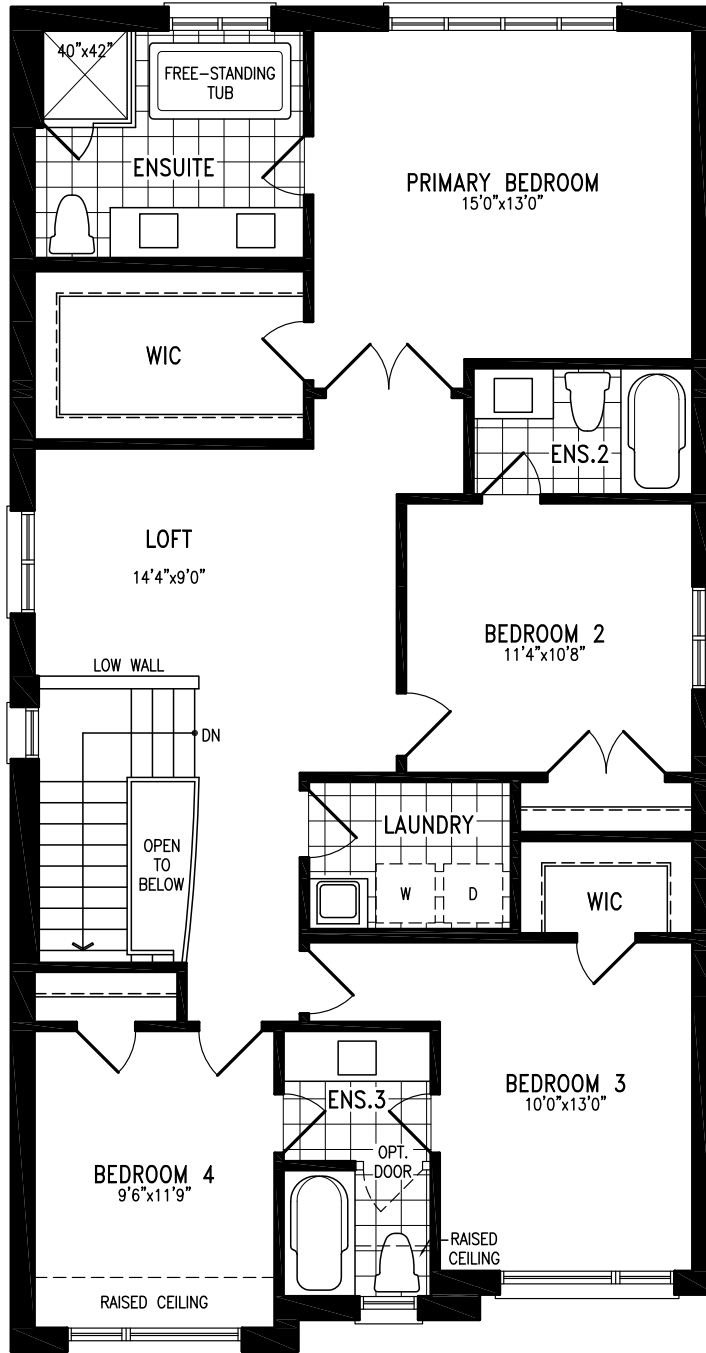

COUNTRYWIDE

MIDHURST
VALLEY

36' SINGLES COLLECTION

ELISA

Elevation C | 2,564 sq. ft.

Elevation C
SECOND FLOOR

Elevation C
OPT 5 BEDROOM
SECOND FLOOR

Elevation C
BASEMENT