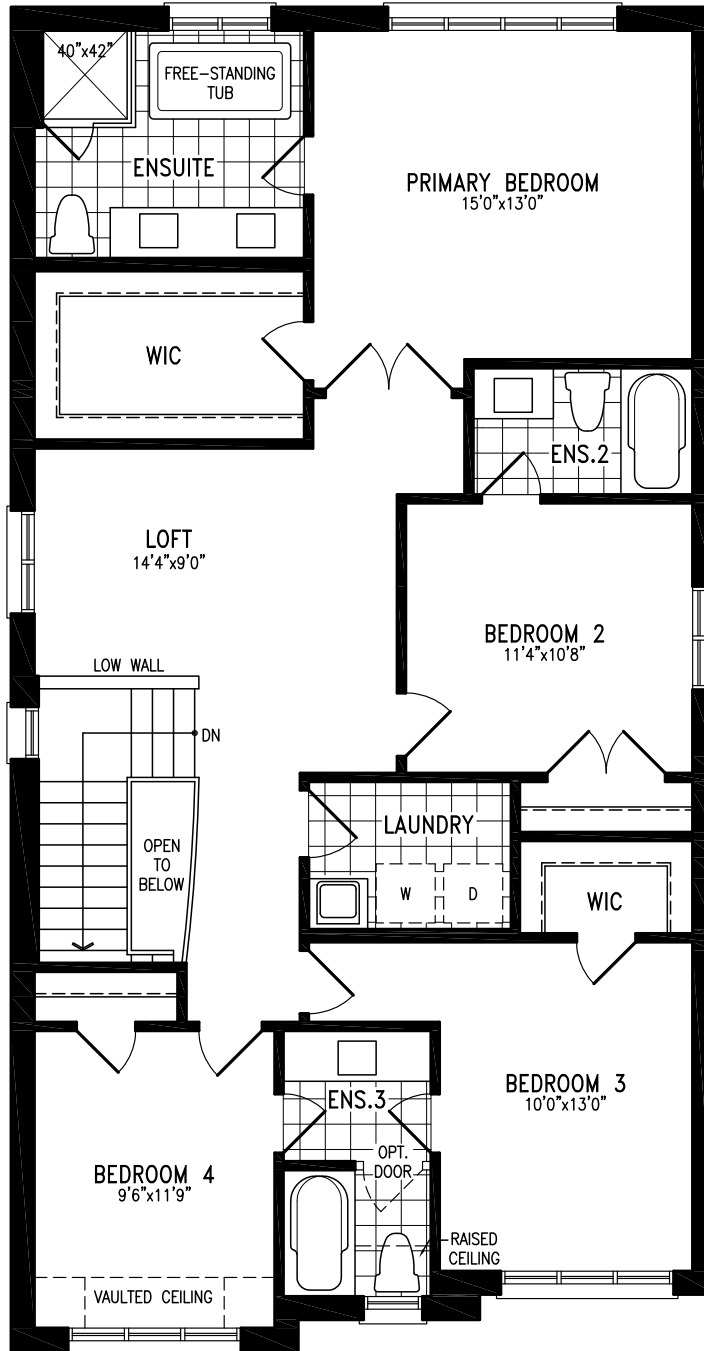

COUNTRYWIDE

MIDHURST
VALLEY

36' SINGLES COLLECTION

ELISA

Elevation B | 2,564 sq. ft.

Elevation B
SECOND FLOOR

Elevation B
OPT 5 BEDROOM
SECOND FLOOR

Elevation B
BASEMENT