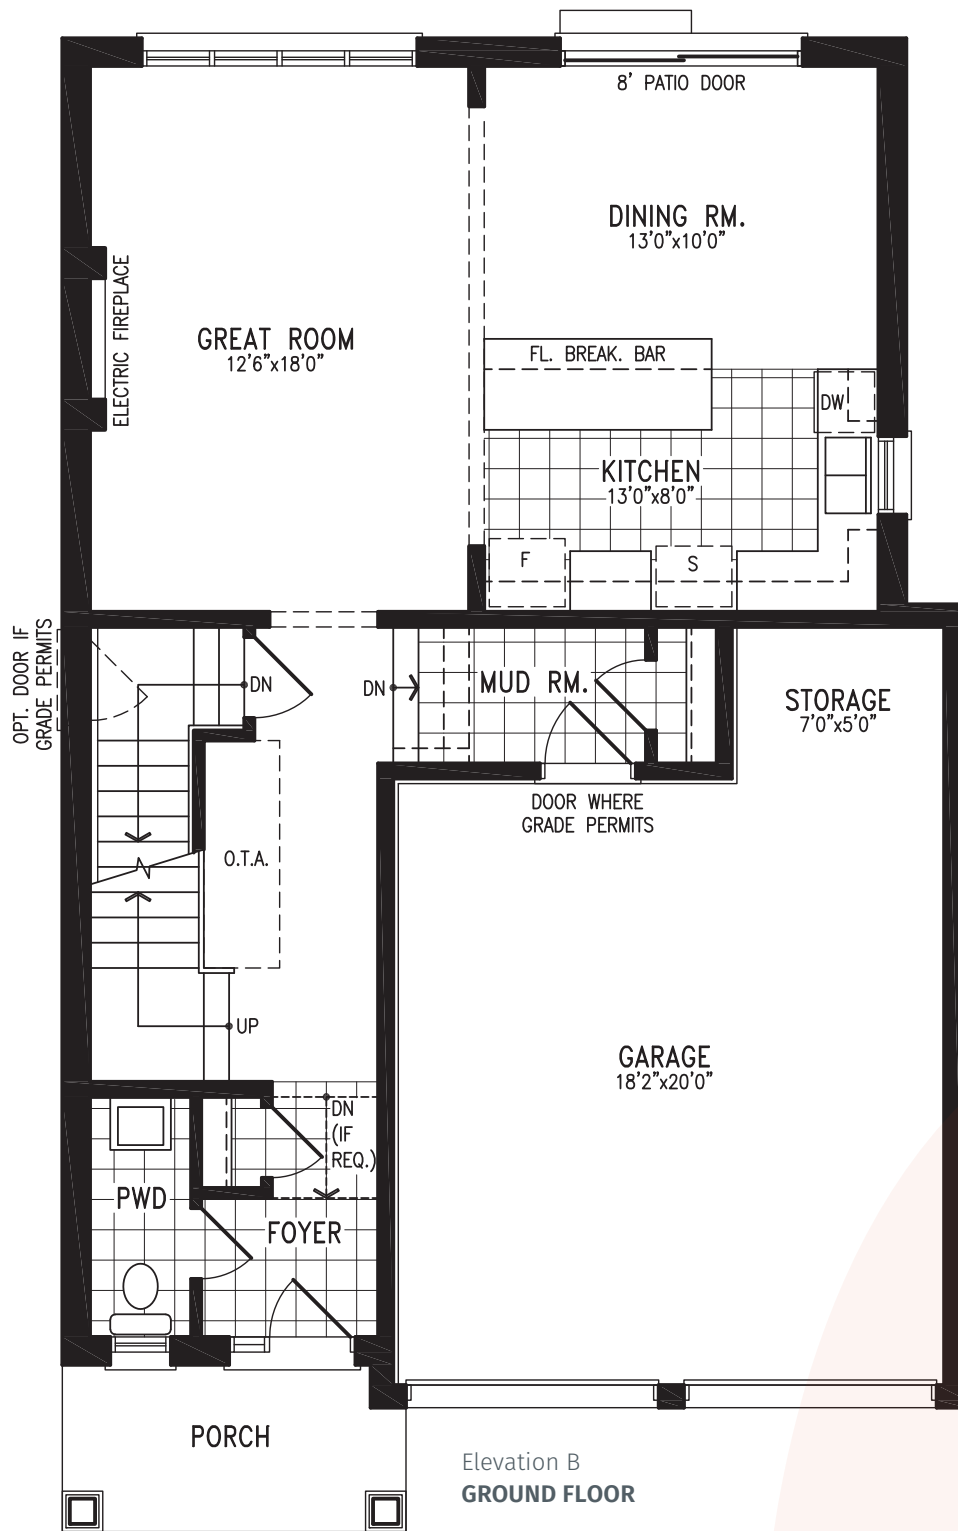

COUNTRYWIDE

MIDHURST
VALLEY

36' SINGLES COLLECTION

EMMA

Elevation B | 1,973 sq. ft.

THE EMMA 36-0 prices & specifications subject to change without notice. Useable square footage may vary from that stated herein. Artists concept only E.&O.E. © June 6, 2026 CountryWide Homes. All rights reserved.