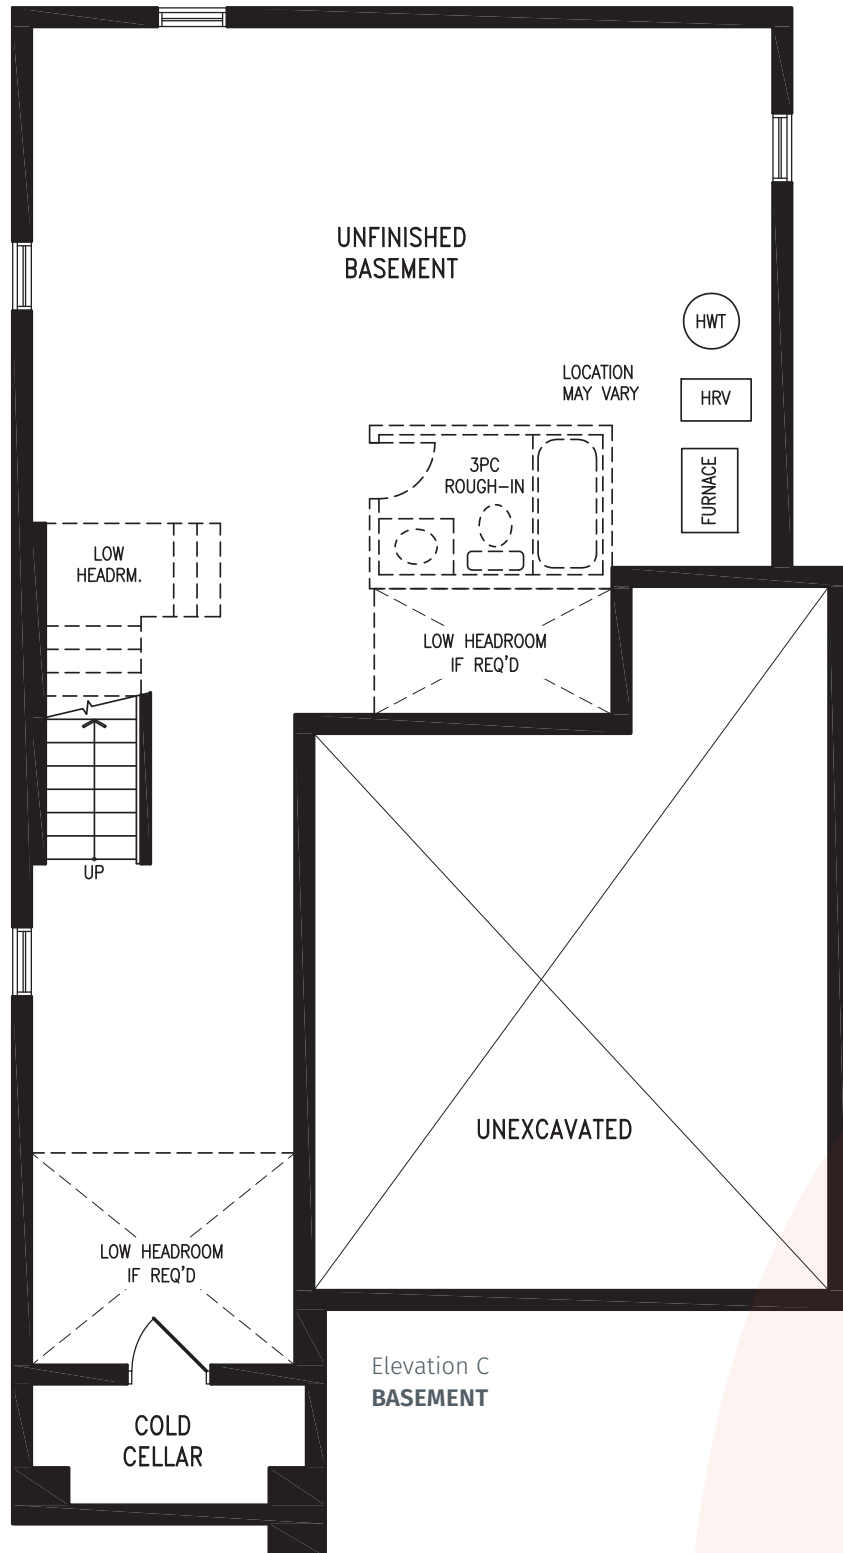

COUNTRYWIDE

MIDHURST
VALLEY

36' SINGLES COLLECTION

DAKOTA

Elevation C | 2,201 sq. ft.

THE DAKOTA 36-6 prices & specifications subject to change without notice. Useable square footage may vary from that stated herein. Artists concept only E.&O.E. © June 6, 2026 CountryWide Homes. All rights reserved.