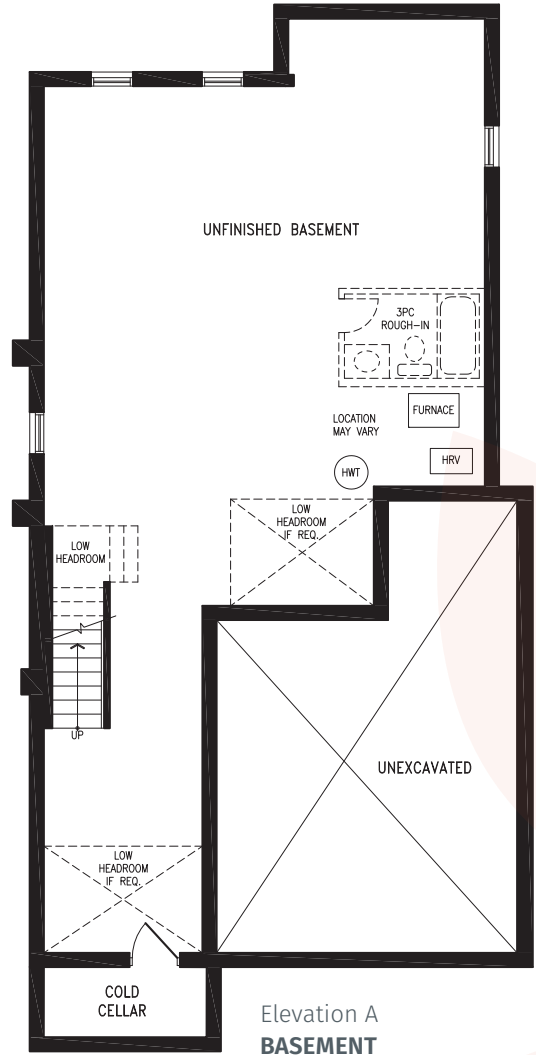

COUNTRYWIDE

MIDHURST
VALLEY

36' SINGLES COLLECTION

ELISA (CORNER UPGRADE)

Elevation A | 2,564 sq. ft.

Elevation A
SECOND FLOOR

Elevation A
OPT 5 BEDROOM
SECOND FLOOR

Elevation A
BASEMENT