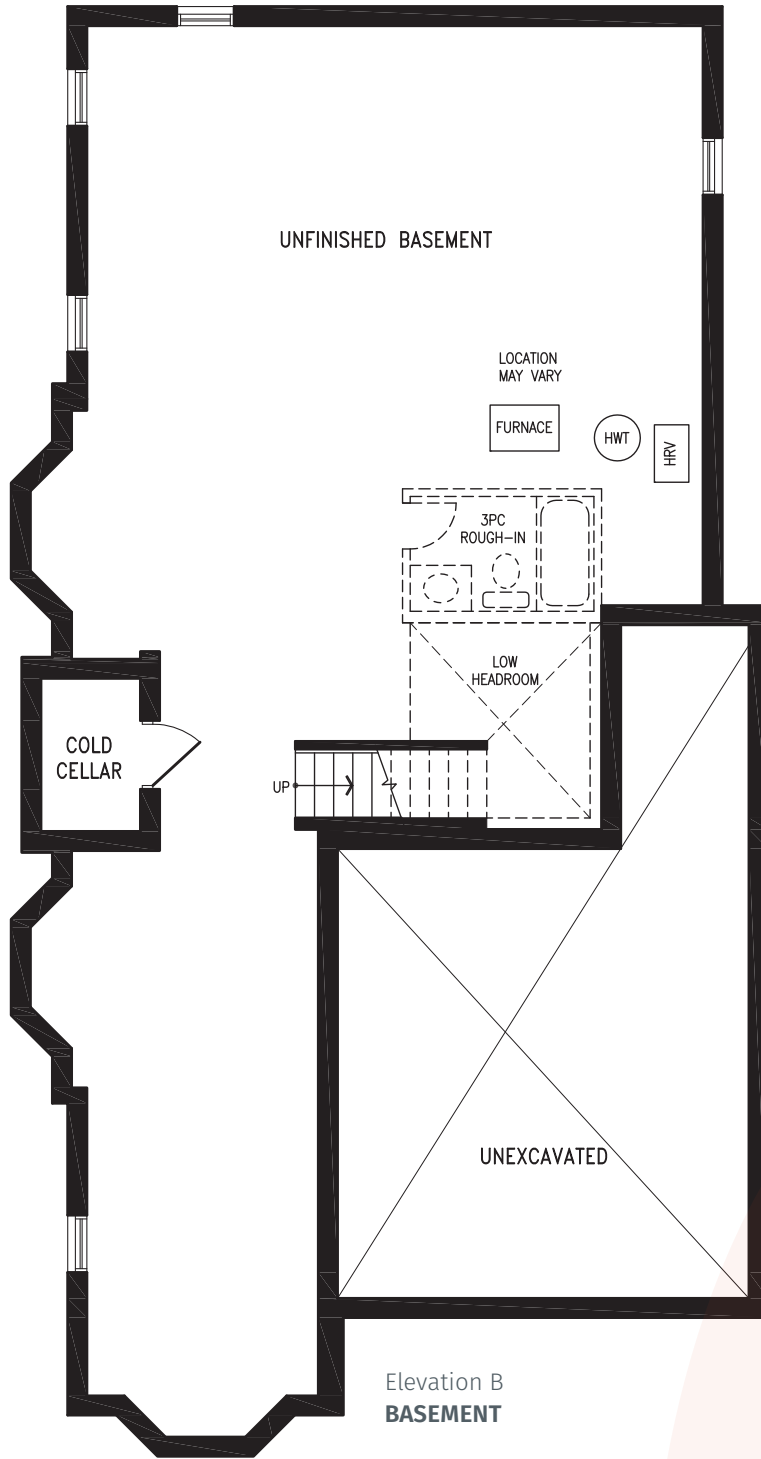

COUNTRYWIDE

MIDHURST
VALLEY

36' SINGLES COLLECTION

HAZELLE (CORNER)

Elevation B | 2,960 sq. ft.

THE HAZELLE 36-5 CORNER prices & specifications subject to change without notice. Useable square footage may vary from that stated herein. Artists concept only E.&O.E. © June 6, 2026 CountryWide Homes. All rights reserved.