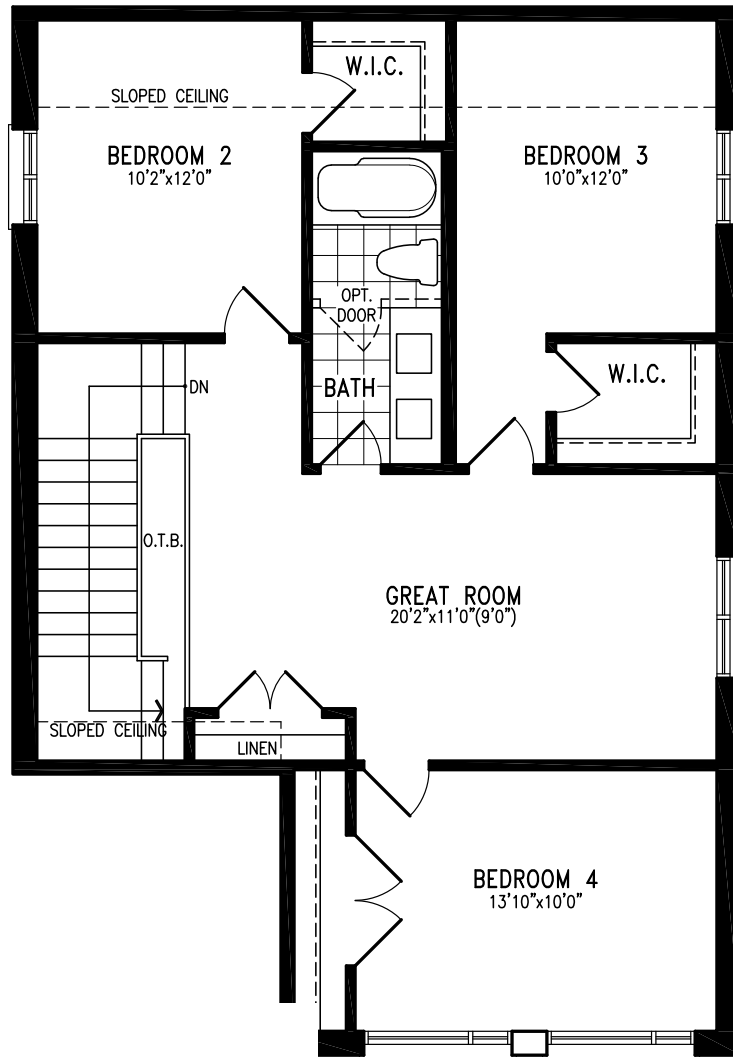

COUNTRYWIDE

MIDHURST
VALLEY

36' SINGLES COLLECTION

AVERY

Elevation C | 2,136 sq. ft.

Elevation C
SECOND FLOOR

Elevation C
BASEMENT

THE AVERY 36-7 (BUNGALOW/LOFT) prices & specifications subject to change without notice. Useable square footage may vary from that stated herein. Artists concept only E.&O.E. © June 6, 2026 CountryWide Homes. All rights reserved.