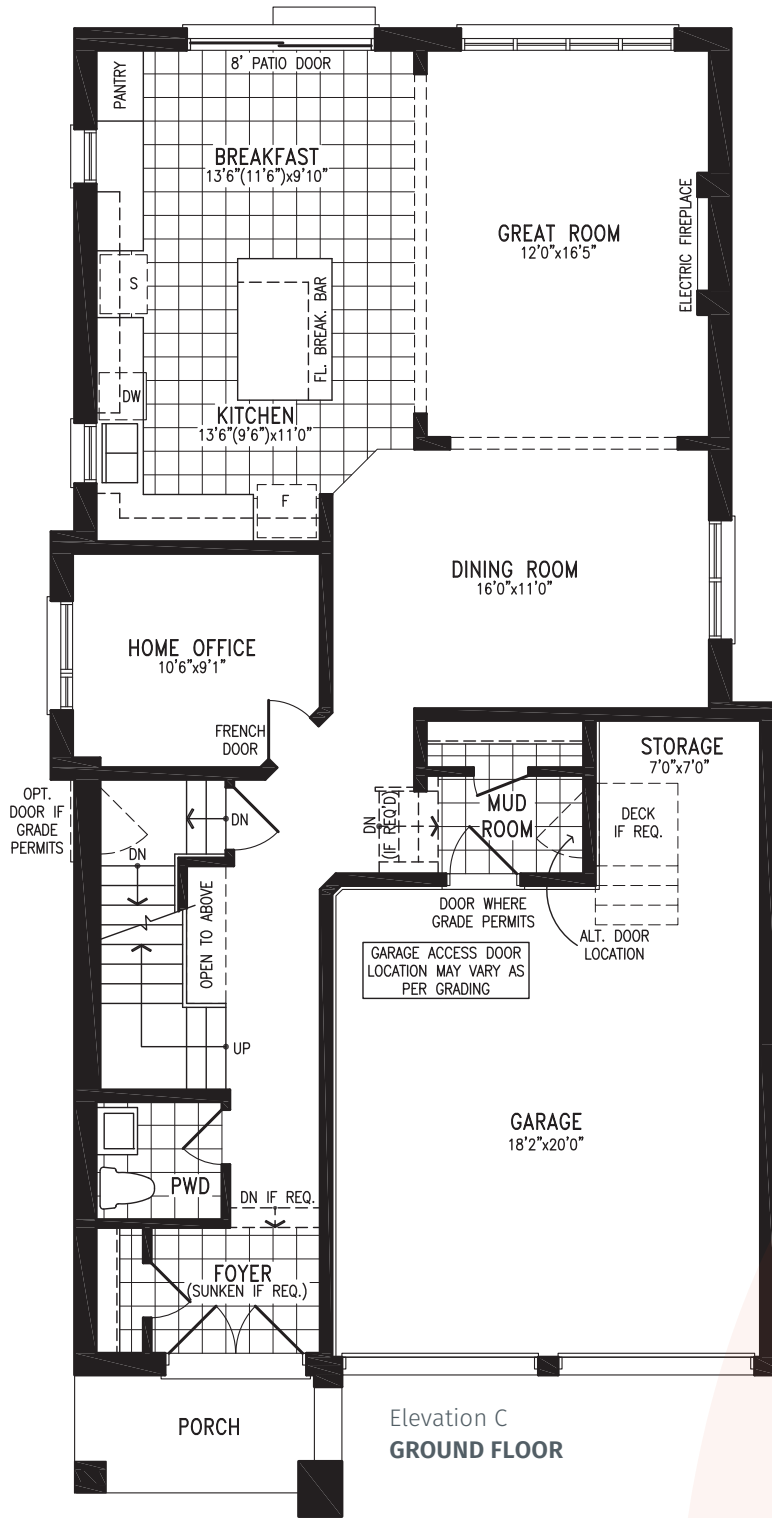

THE FLORA 36-3 CORNER UPGRADE prices & specifications subject to change without notice. Useable square footage may vary from that stated herein. Artists concept only E.&O.E. © June 6, 2026 CountryWide Homes. All rights reserved.

COUNTRYWIDE