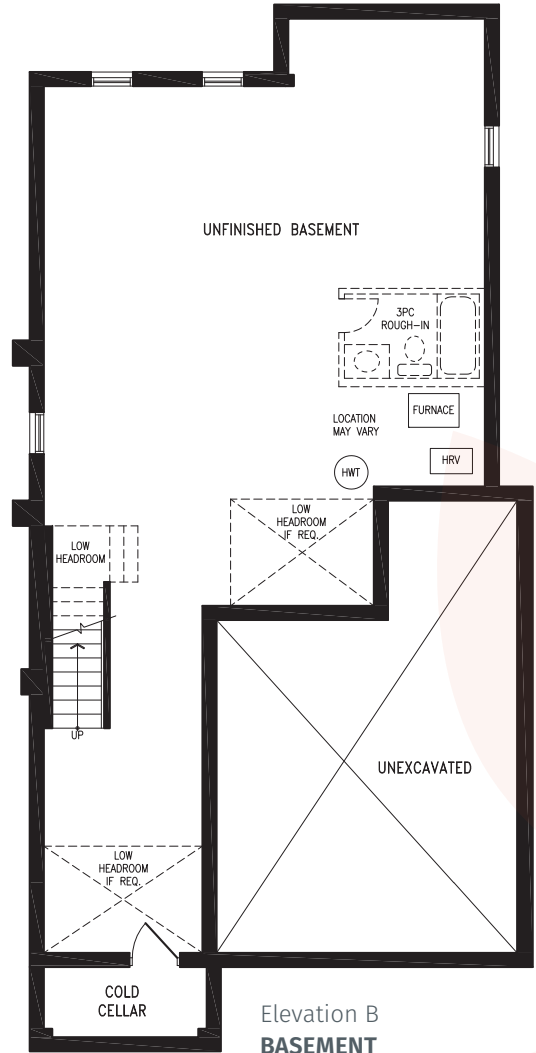

COUNTRYWIDE

MIDHURST
VALLEY

36' SINGLES COLLECTION

ELISA (CORNER UPGRADE)

Elevation B | 2,564 sq. ft.

Elevation B
SECOND FLOOR

Elevation B
OPT 5 BEDROOM
SECOND FLOOR

Elevation B
BASEMENT