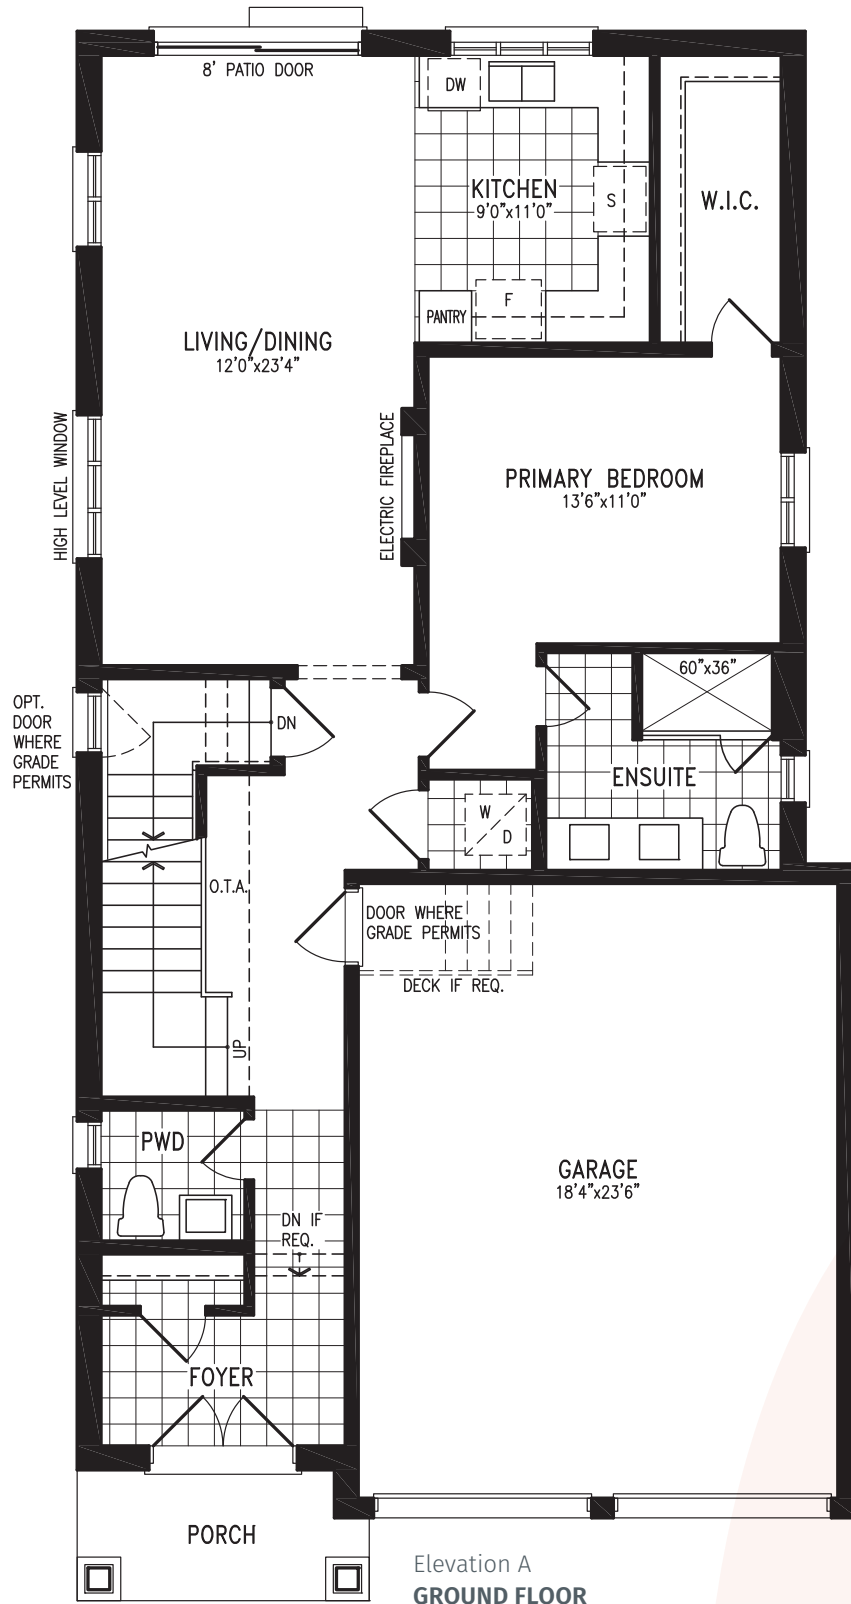

COUNTRYWIDE

MIDHURST
VALLEY

36' SINGLES COLLECTION

AVERY

Elevation A | 2,131 sq. ft.

THE AVERY 36-7 (BUNGALOW/LOFT) prices & specifications subject to change without notice. Useable square footage may vary from that stated herein. Artists concept only E.&O.E. © June 6, 2026 CountryWide Homes. All rights reserved.