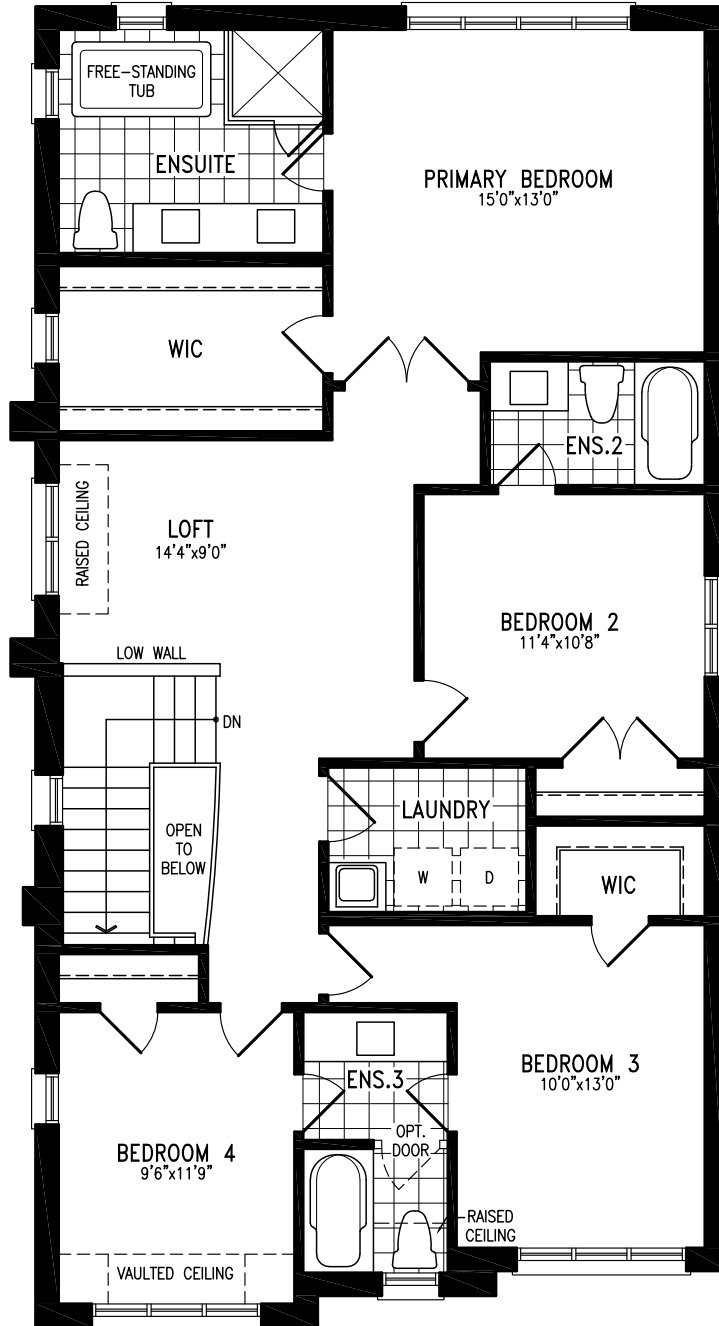

COUNTRYWIDE

MIDHURST
VALLEY

36' SINGLES COLLECTION

ELISA (CORNER UPGRADE)

Elevation B | 2,564 sq. ft.

Elevation B
SECOND FLOOR

Elevation B
OPT 5 BEDROOM
SECOND FLOOR

Elevation B
BASEMENT