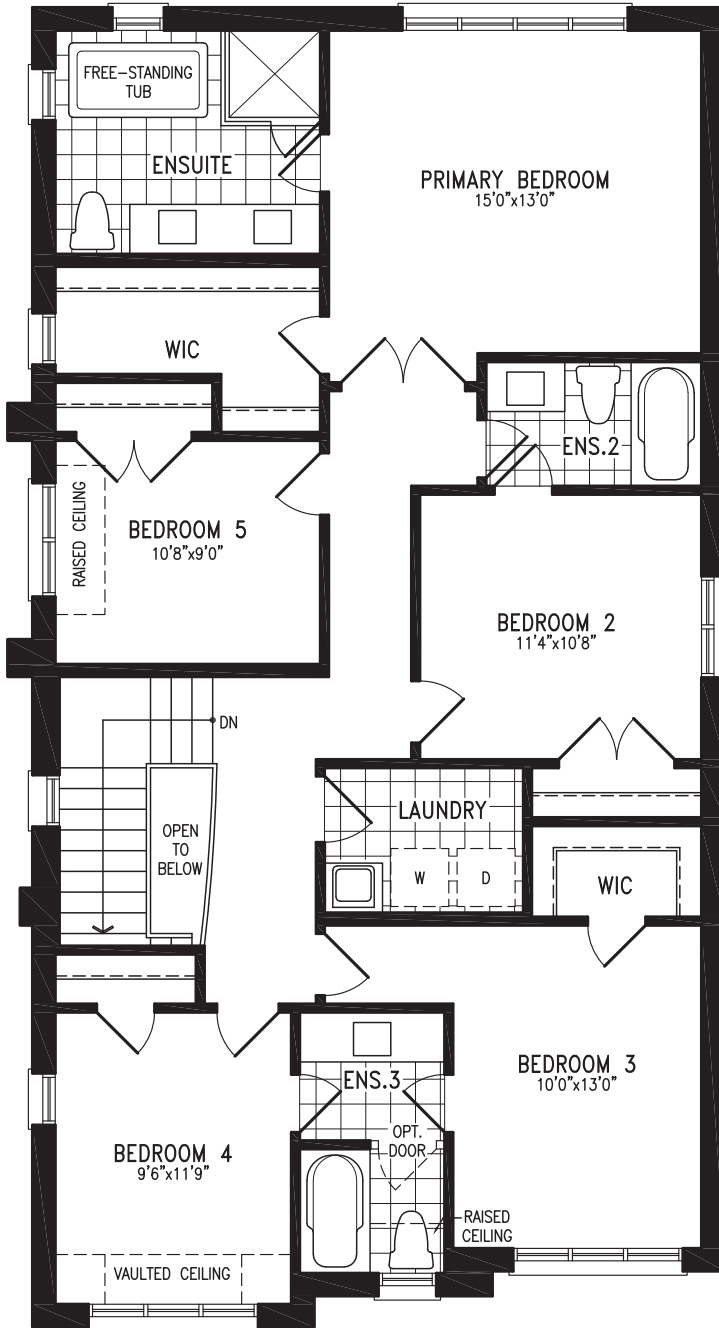

COUNTRYWIDE

MIDHURST
VALLEY

36' SINGLES COLLECTION

ELISA (CORNER UPGRADE)

Elevation B | 2,564 sq. ft.

Elevation B
SECOND FLOOR

Elevation B
OPT 5 BEDROOM
SECOND FLOOR

Elevation B
BASEMENT