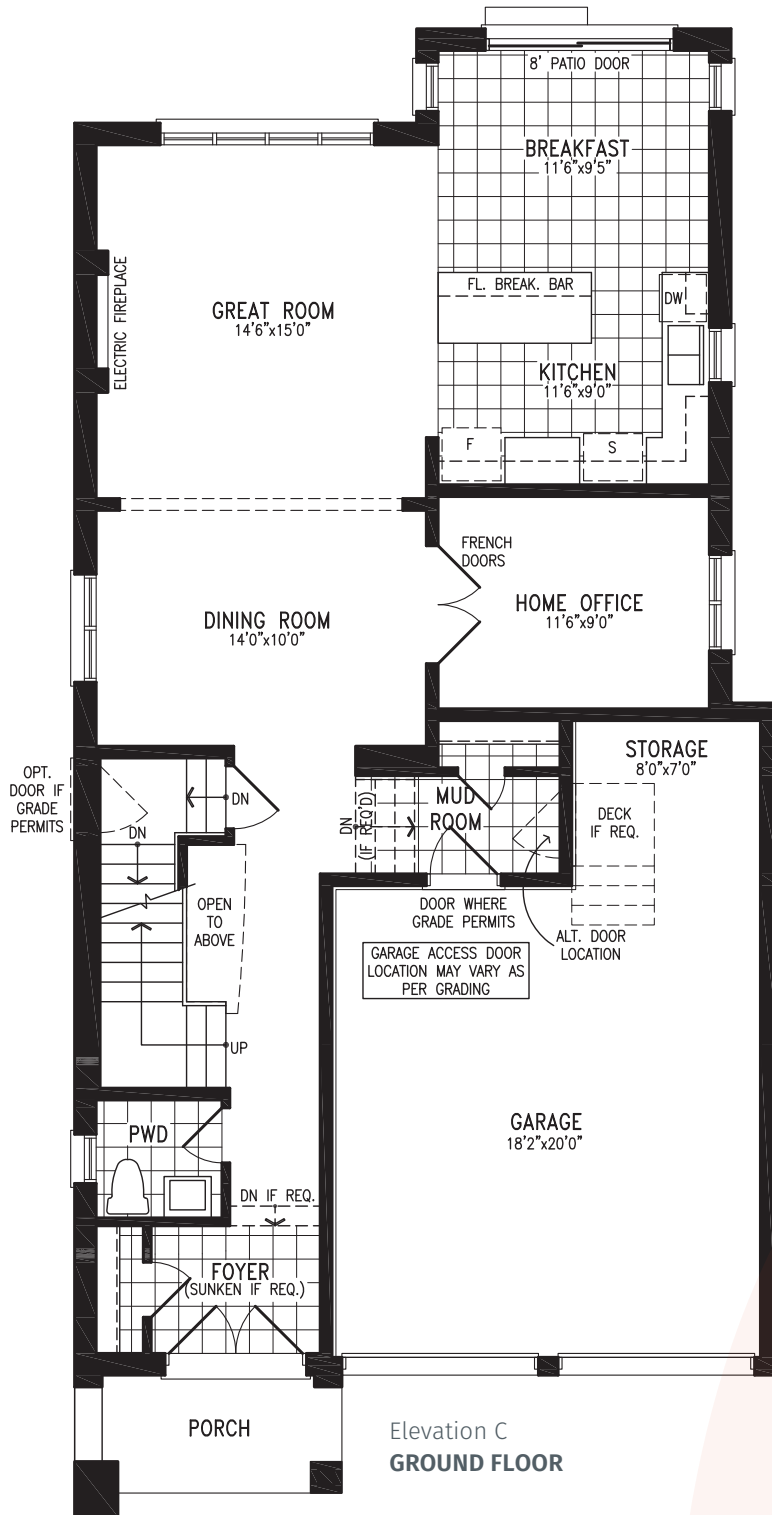

COUNTRYWIDE

MIDHURST
VALLEY

36' SINGLES COLLECTION

ELISA

Elevation C | 2,564 sq. ft.

THE ELISA 36-2 prices & specifications subject to change without notice. Useable square footage may vary from that stated herein. Artists concept only E.&O.E. © June 6, 2026 CountryWide Homes. All rights reserved.