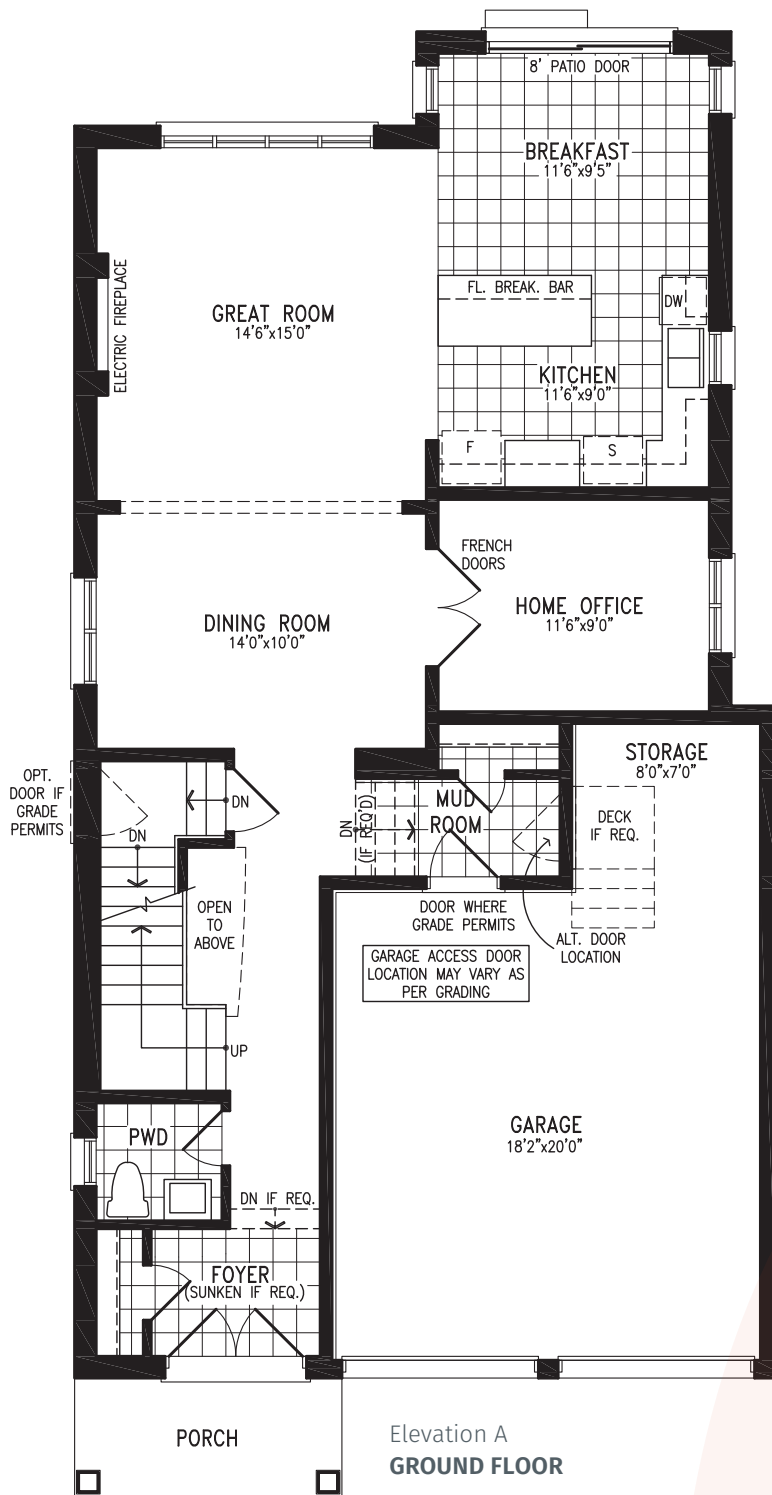

COUNTRYWIDE

MIDHURST
VALLEY

36' SINGLES COLLECTION

ELISA

Elevation A | 2,564 sq. ft.

THE ELISA 36-2 prices & specifications subject to change without notice. Useable square footage may vary from that stated herein. Artists concept only E.&O.E. © June 6, 2026 CountryWide Homes. All rights reserved.