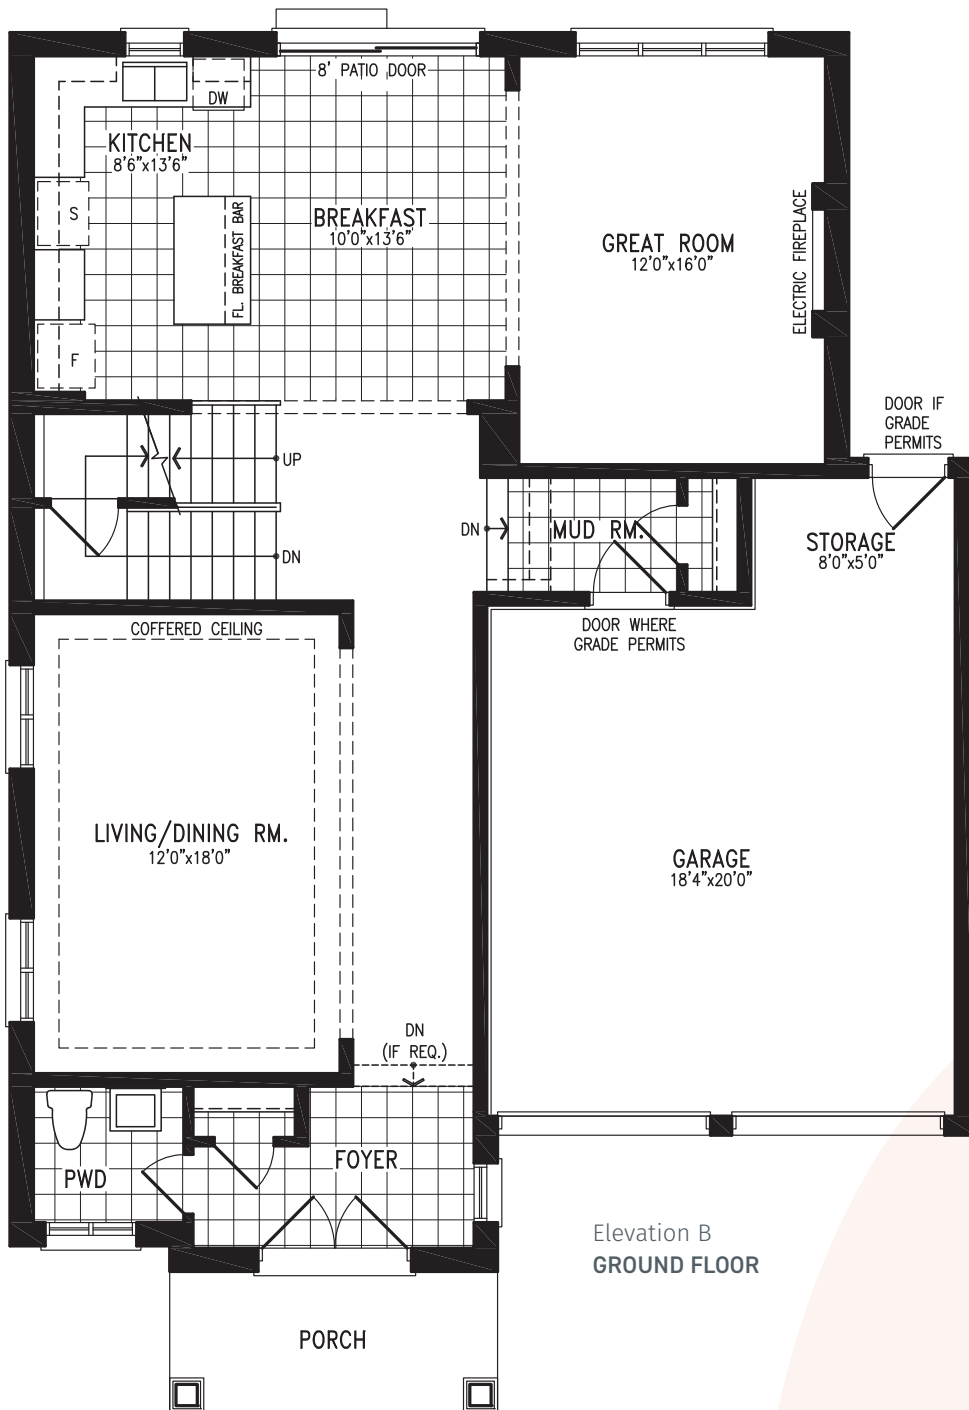

# VIVIANA

Elevation B | 2,603 sq. ft.

**ELEVATION B 2,603 SQ. FT.**

Elevation B  
GROUND FLOOR

THE VIVIANA 44-0 prices & specifications subject to change without notice. Useable square footage may vary from that stated herein. Artists concept only E.&O.E. © June 6, 2026 CountryWide Homes. All rights reserved.