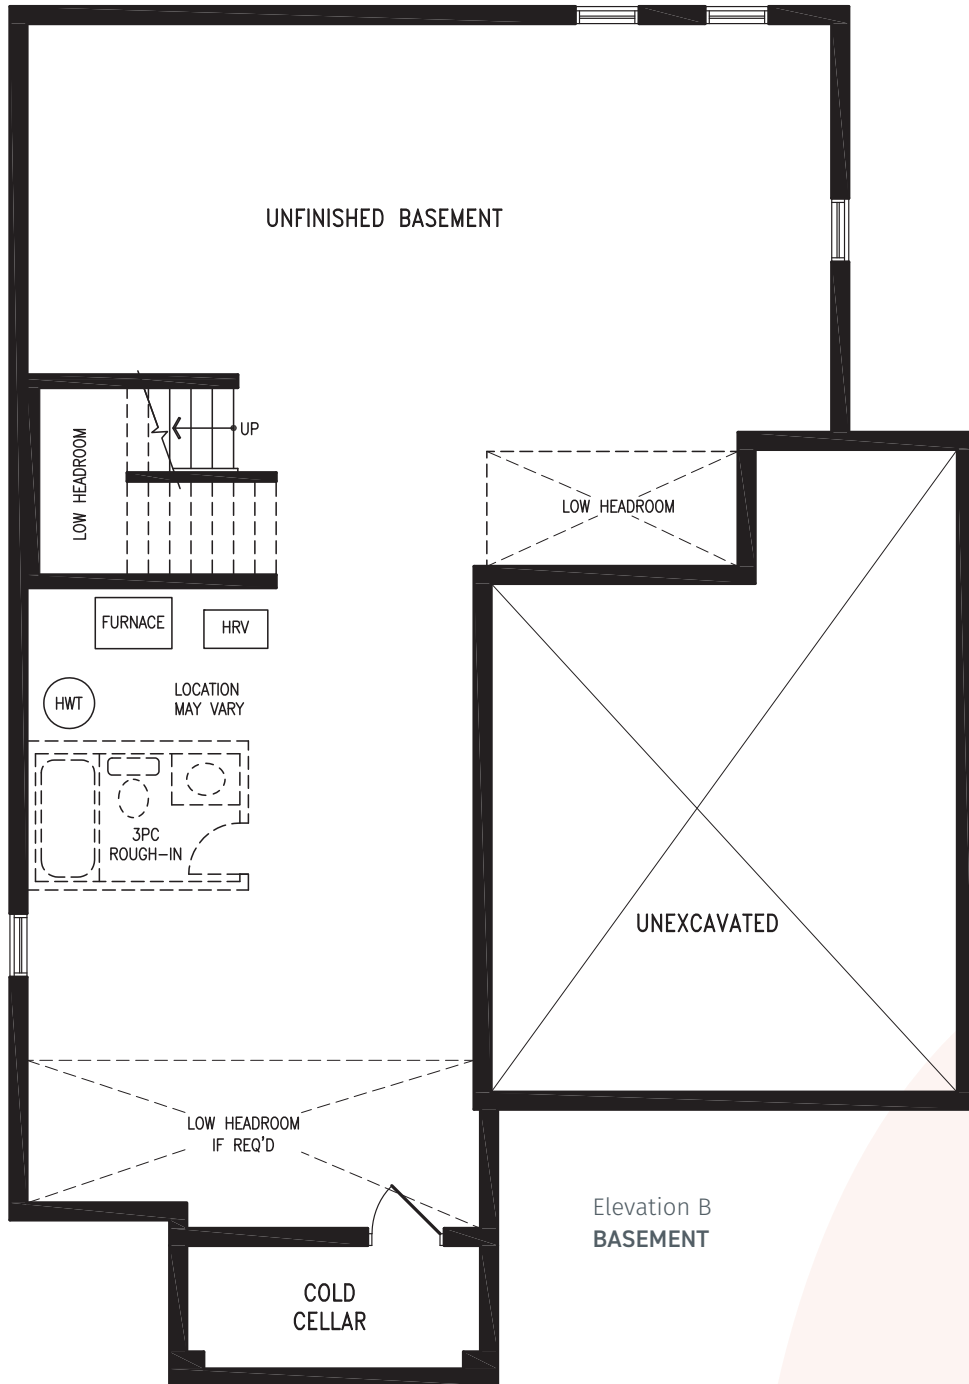

Elevation B
BASEMENT

THE VIVIANA 44-0 prices & specifications subject to change without notice. Useable square footage may vary from that stated herein. Artists concept only E.&O.E. © June 6, 2026 CountryWide Homes. All rights reserved.