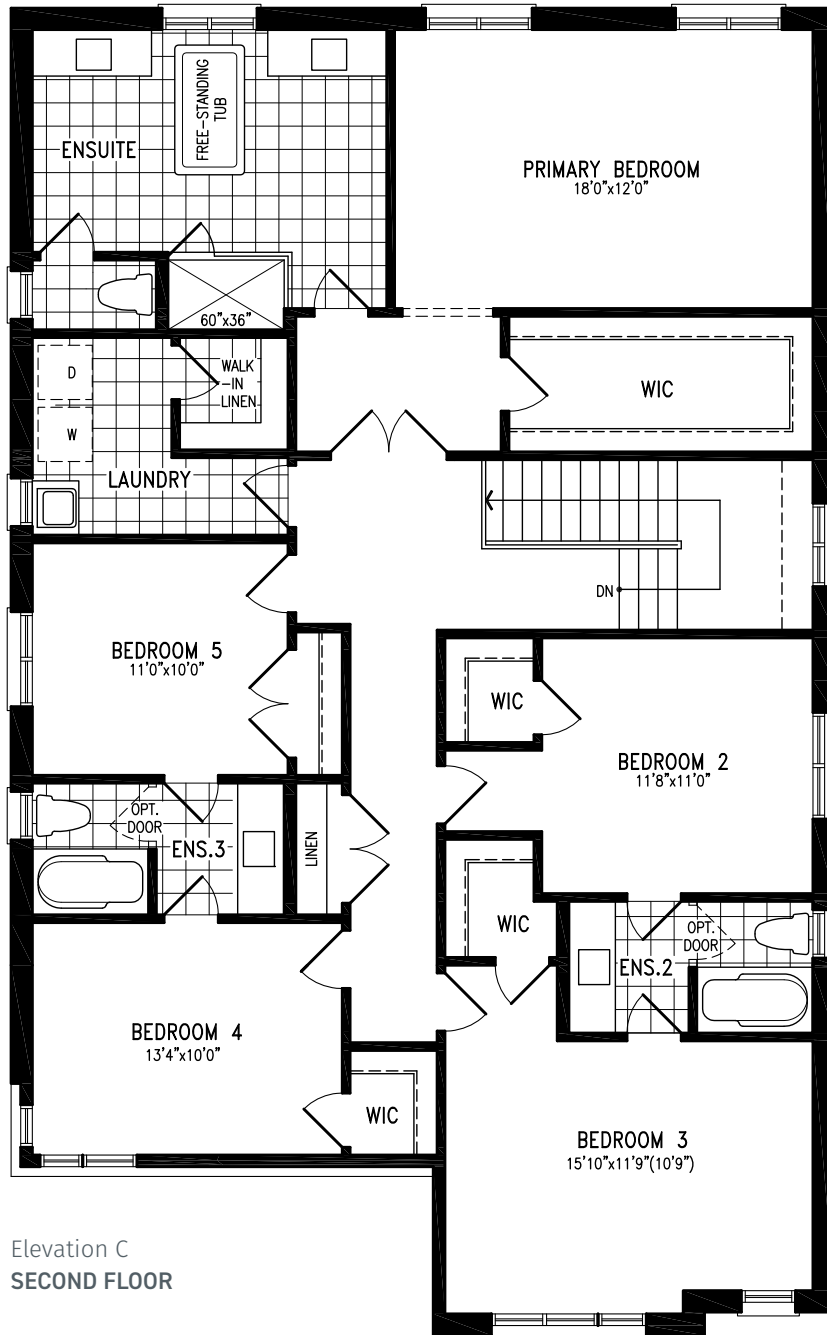

MIDHURST
VALLEY

44' SINGLES COLLECTION

KELDA

Elevation C | 3,502 sq. ft.

Elevation C
SECOND FLOOR