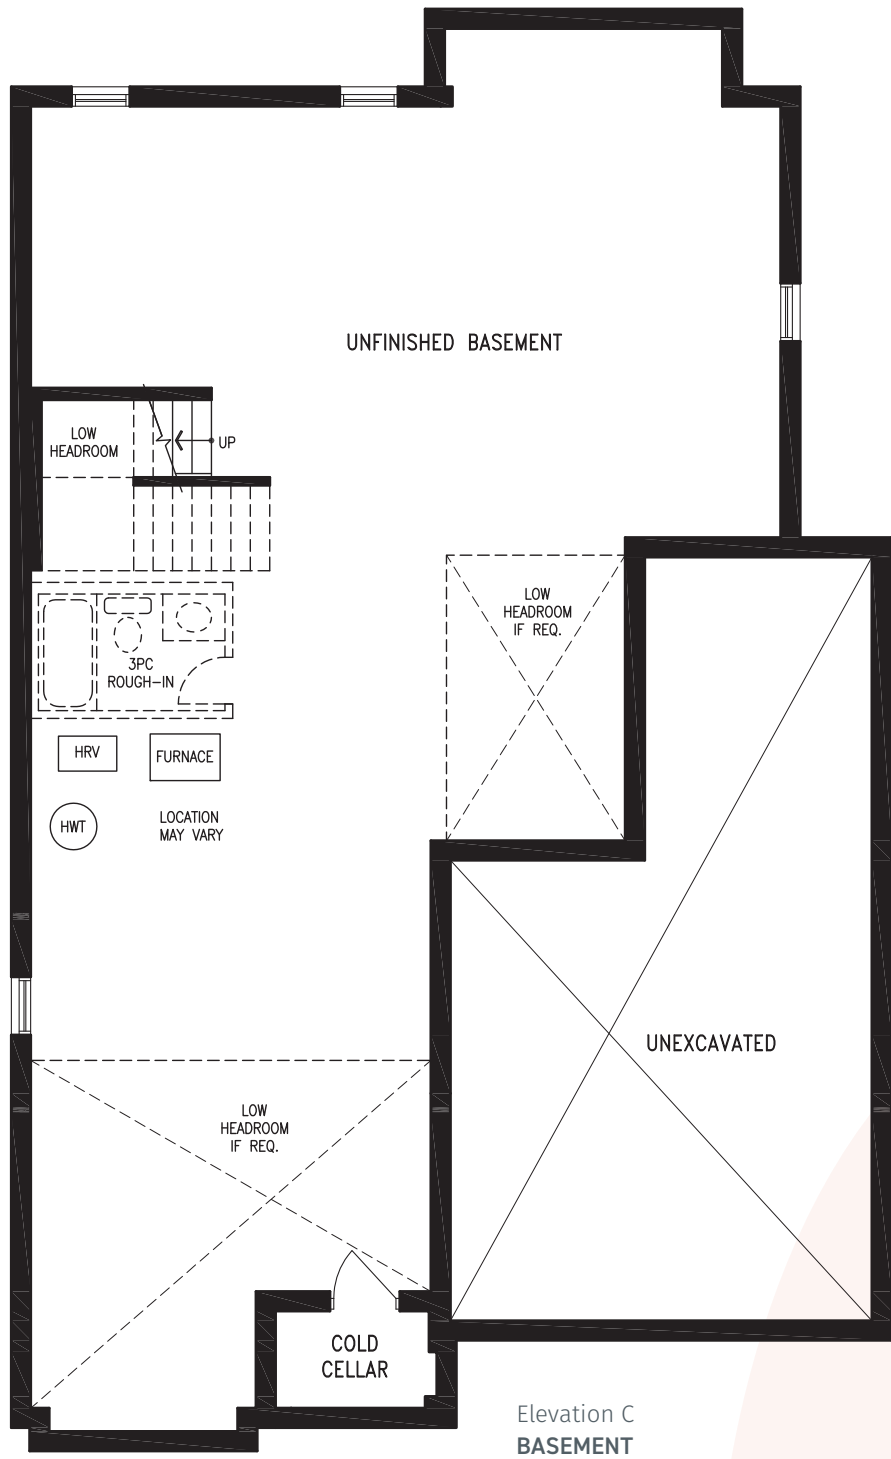

# JORDYN

Elevation C | 3,289 sq. ft.

Elevation C  
BASEMENT

THE JORDYN 44-2 prices & specifications subject to change without notice. Useable square footage may vary from that stated herein. Artists concept only E.&O.E. © June 6, 2026 CountryWide Homes. All rights reserved.