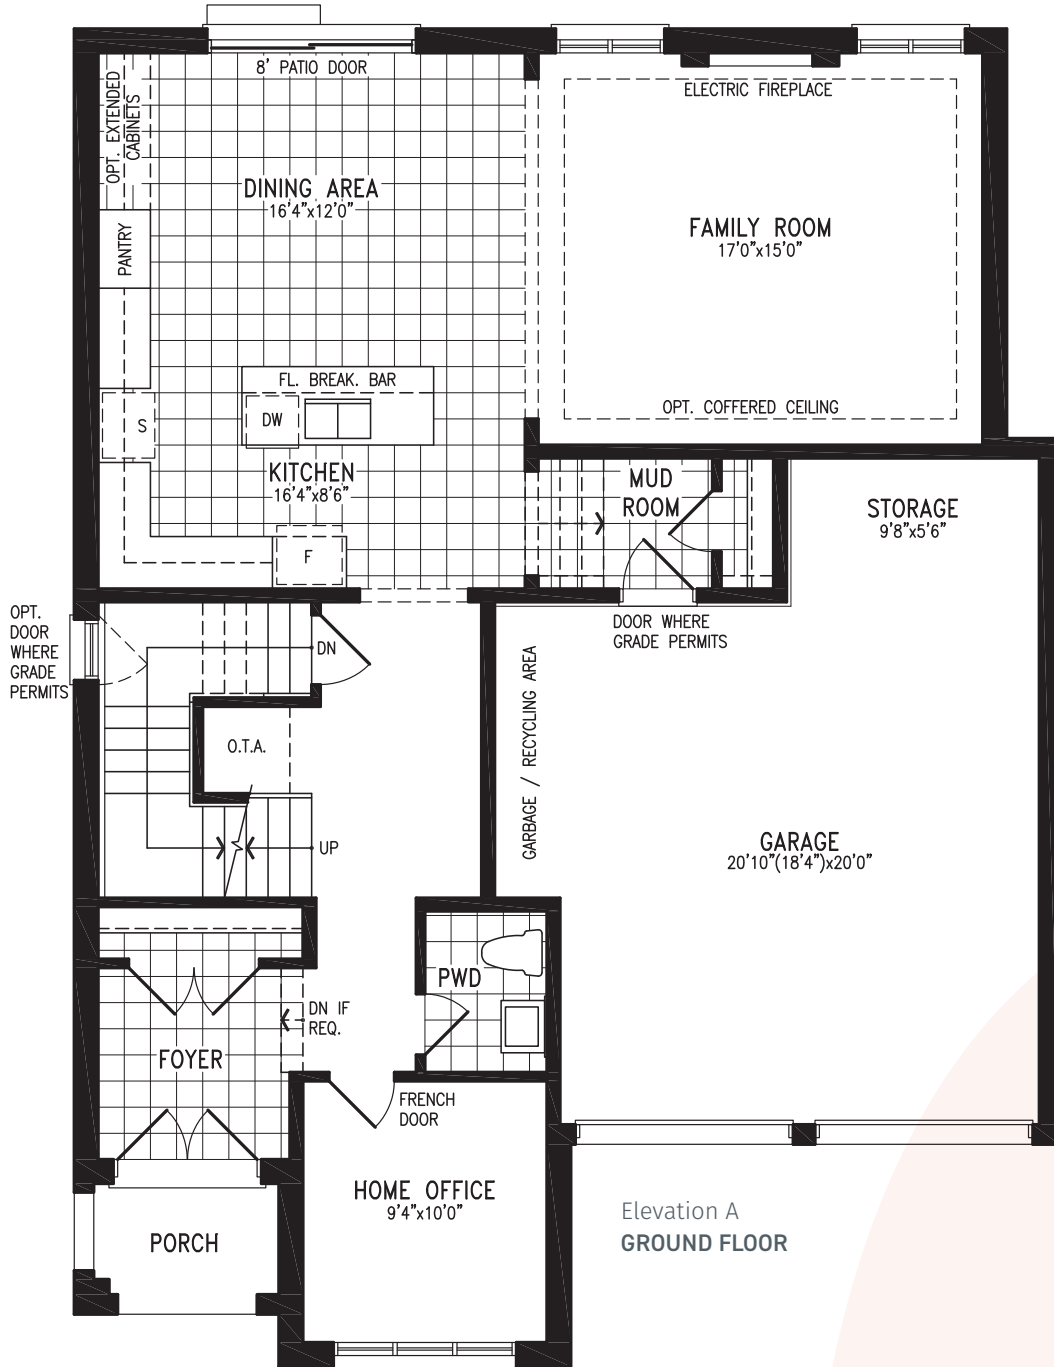

THE VERA 44-6 prices & specifications subject to change without notice. Useable square footage may vary from that stated herein. Artists concept only E.&O.E. © June 6, 2026 CountryWide Homes. All rights reserved.

COUNTRYWIDE