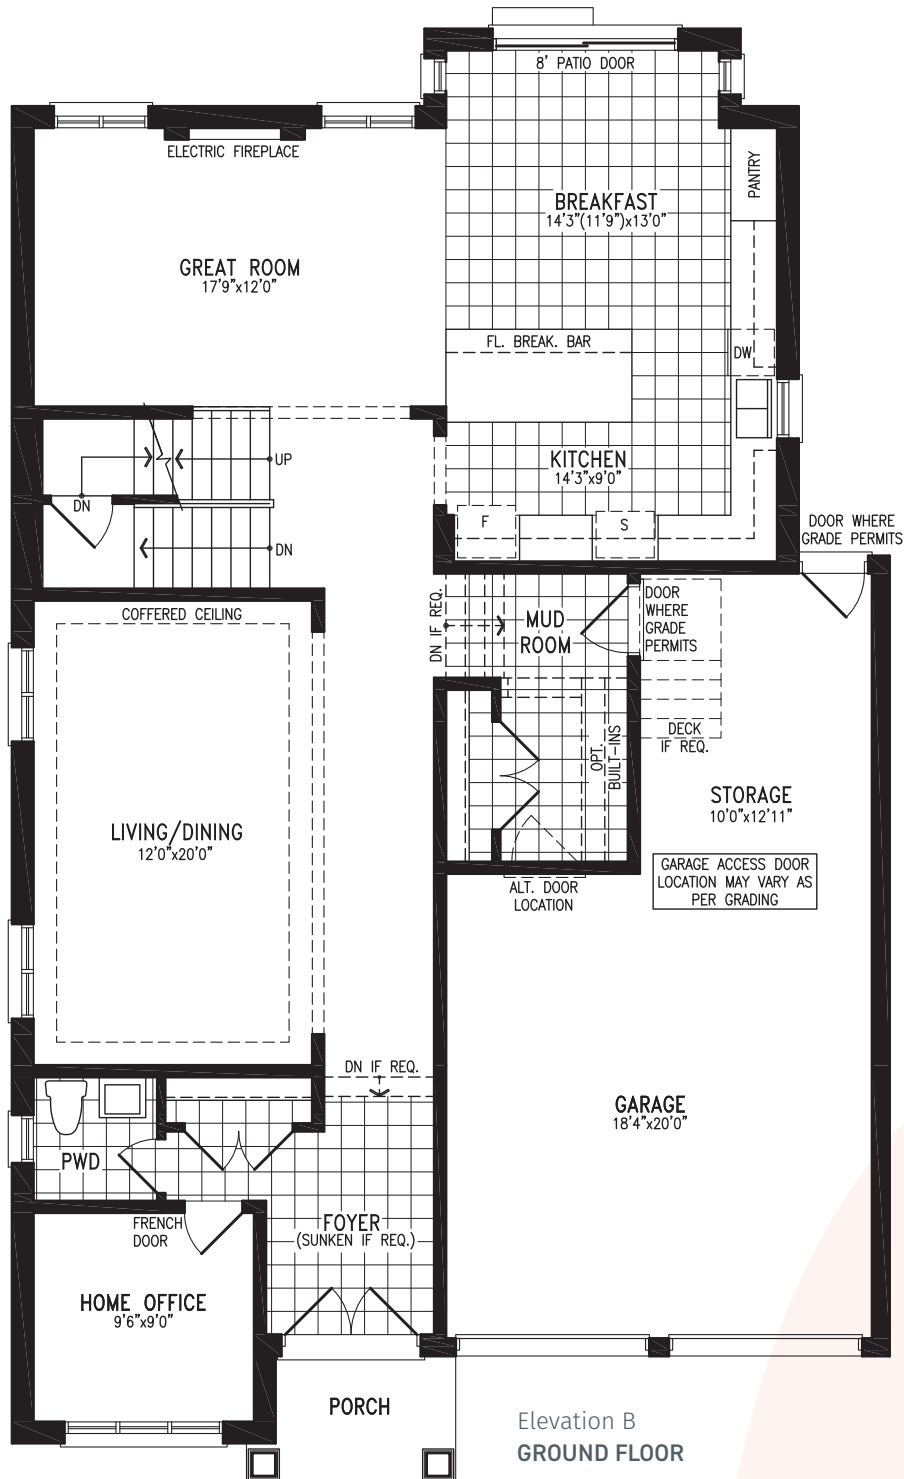

THE JORDYN 44-2 prices & specifications subject to change without notice. Useable square footage may vary from that stated herein. Artists concept only E.&O.E. © June 6, 2026 CountryWide Homes. All rights reserved.

COUNTRYWIDE