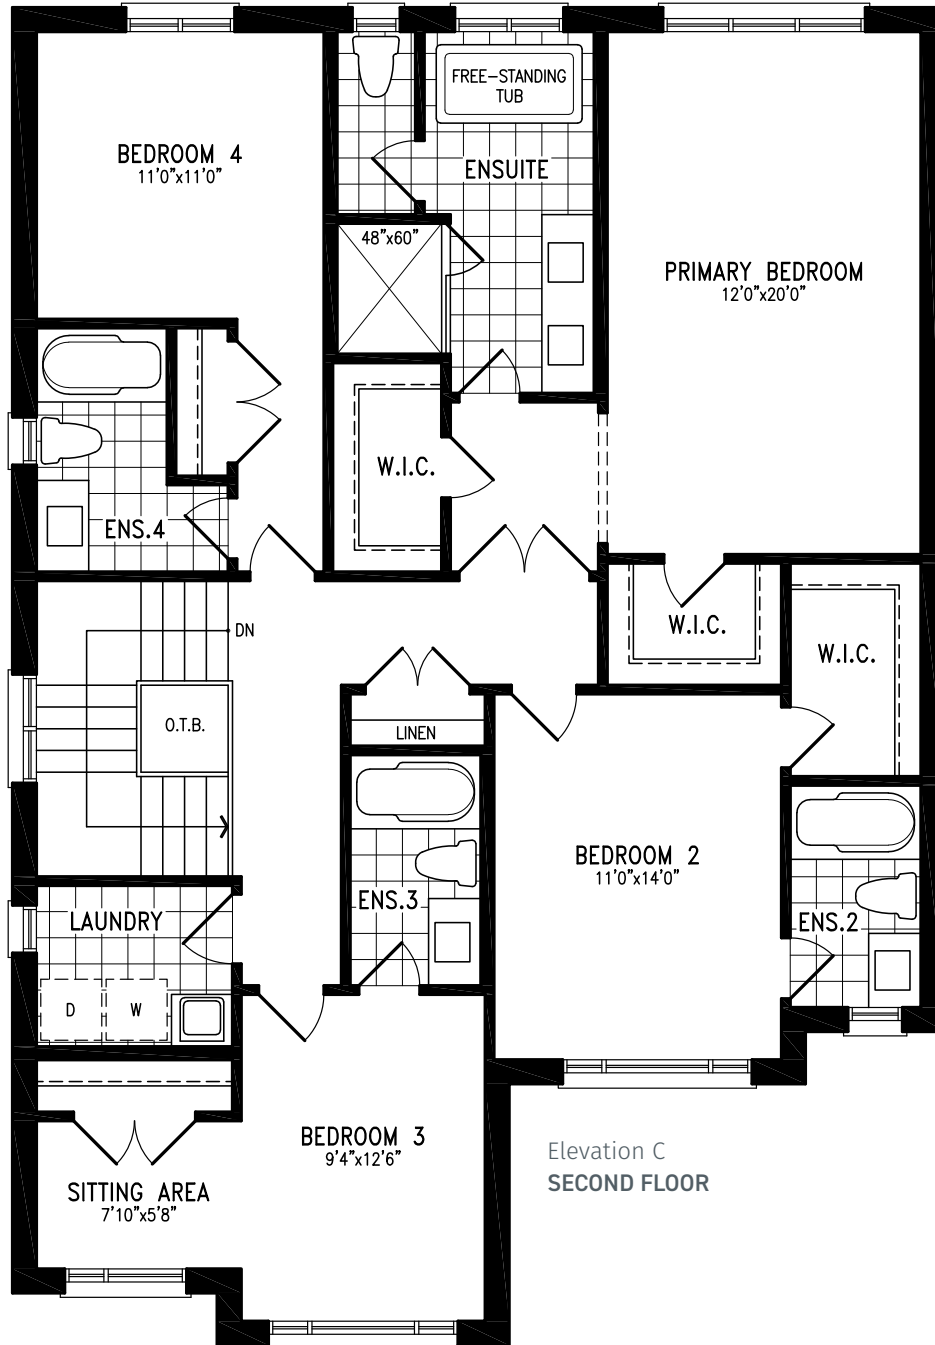

MIDHURST
VALLEY

44' SINGLES COLLECTION

VERA

Elevation C | 2,821 sq. ft.