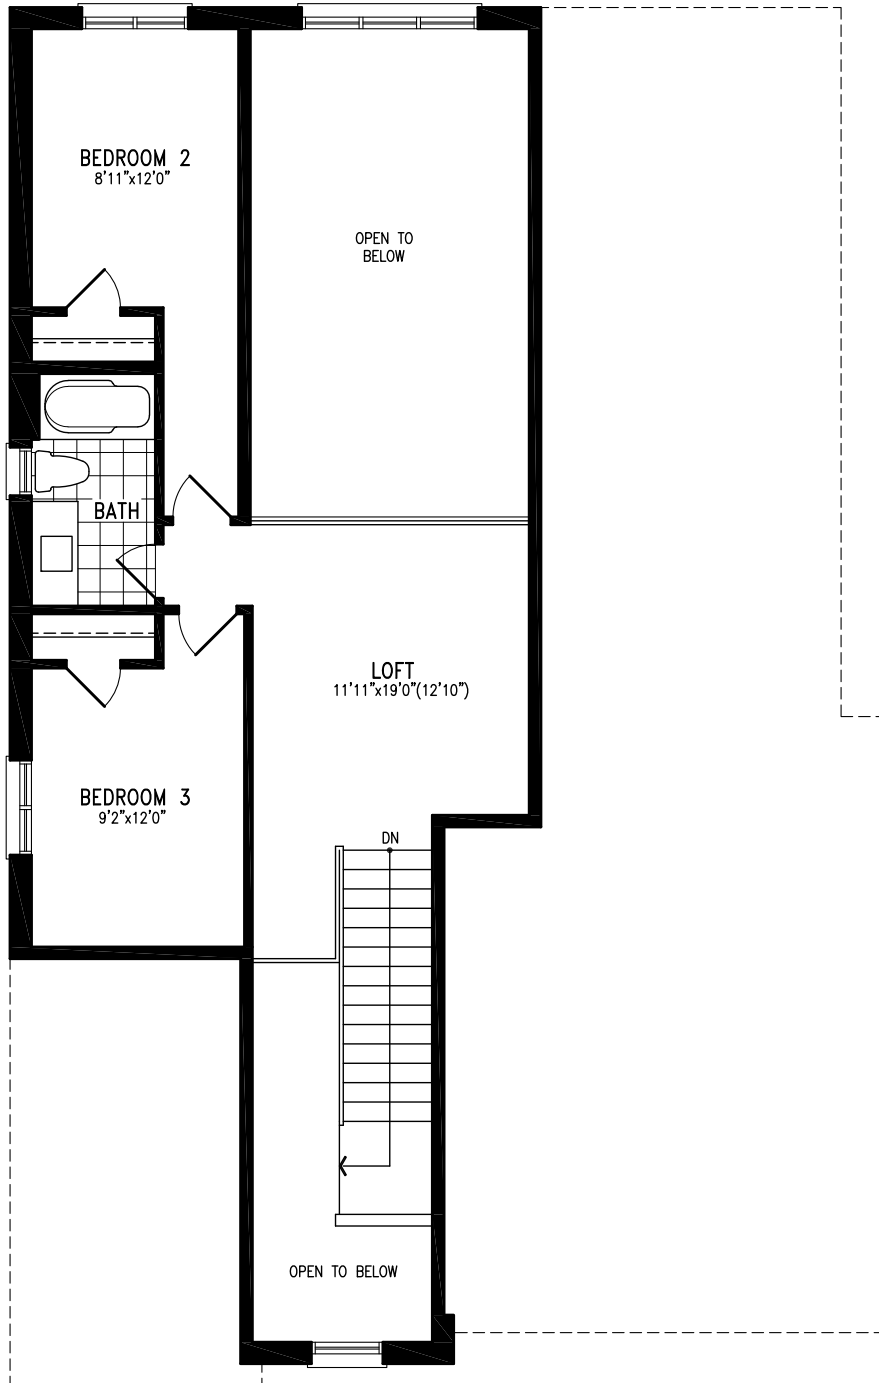

# OLIVIA

Elevation C | 2,416 sq. ft.

Elevation C  
SECOND FLOOR

Elevation C  
BASEMENT

THE OLIVIA 44-5 (BUNGALOW/LOFT) prices & specifications subject to change without notice. Useable square footage may vary from that stated herein. Artists concept only E.&O.E. © June 6, 2026 CountryWide Homes. All rights reserved.