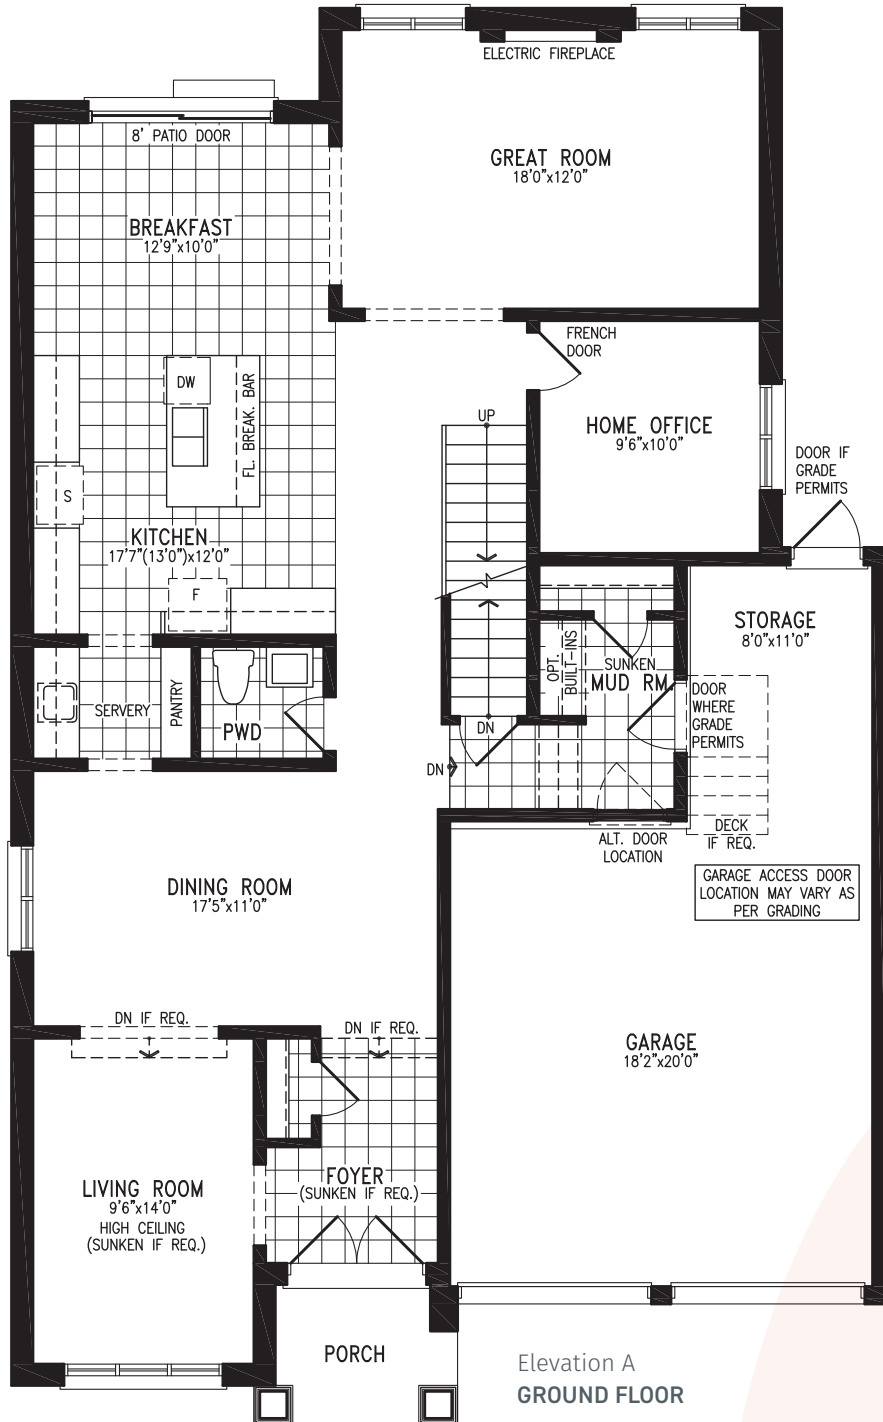

THE ILONA 44-1 prices & specifications subject to change without notice. Useable square footage may vary from that stated herein. Artists concept only E.&O.E. © June 6, 2026 CountryWide Homes. All rights reserved.

COUNTRYWIDE