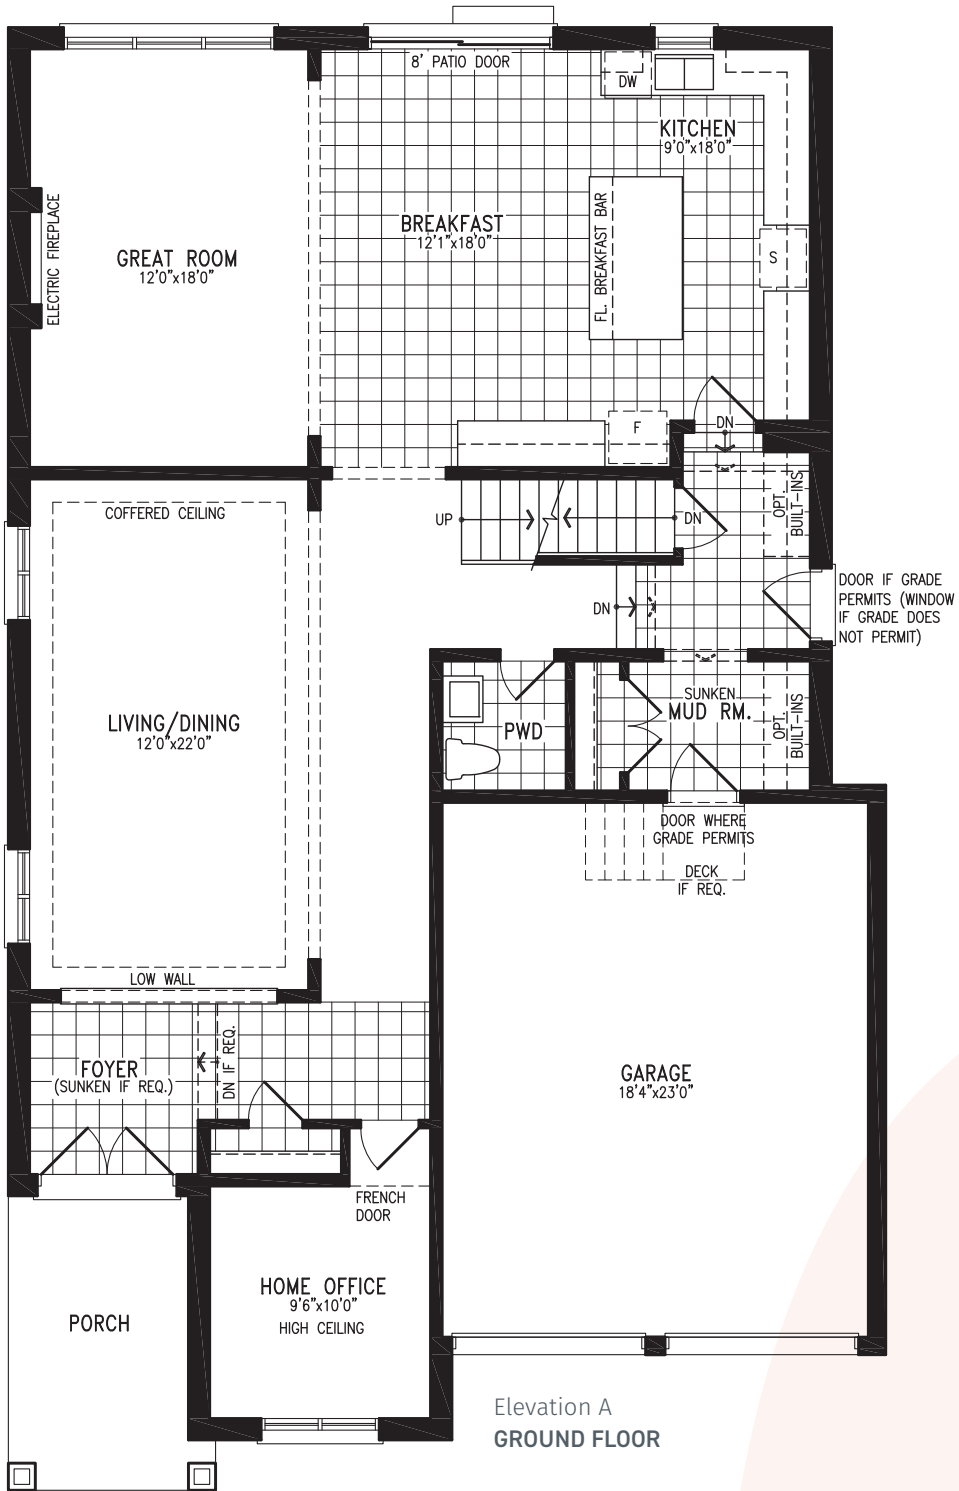

THE KELDA 44-3 prices & specifications subject to change without notice. Useable square footage may vary from that stated herein. Artists concept only E.&O.E. © June 6, 2026 CountryWide Homes. All rights reserved.

COUNTRYWIDE