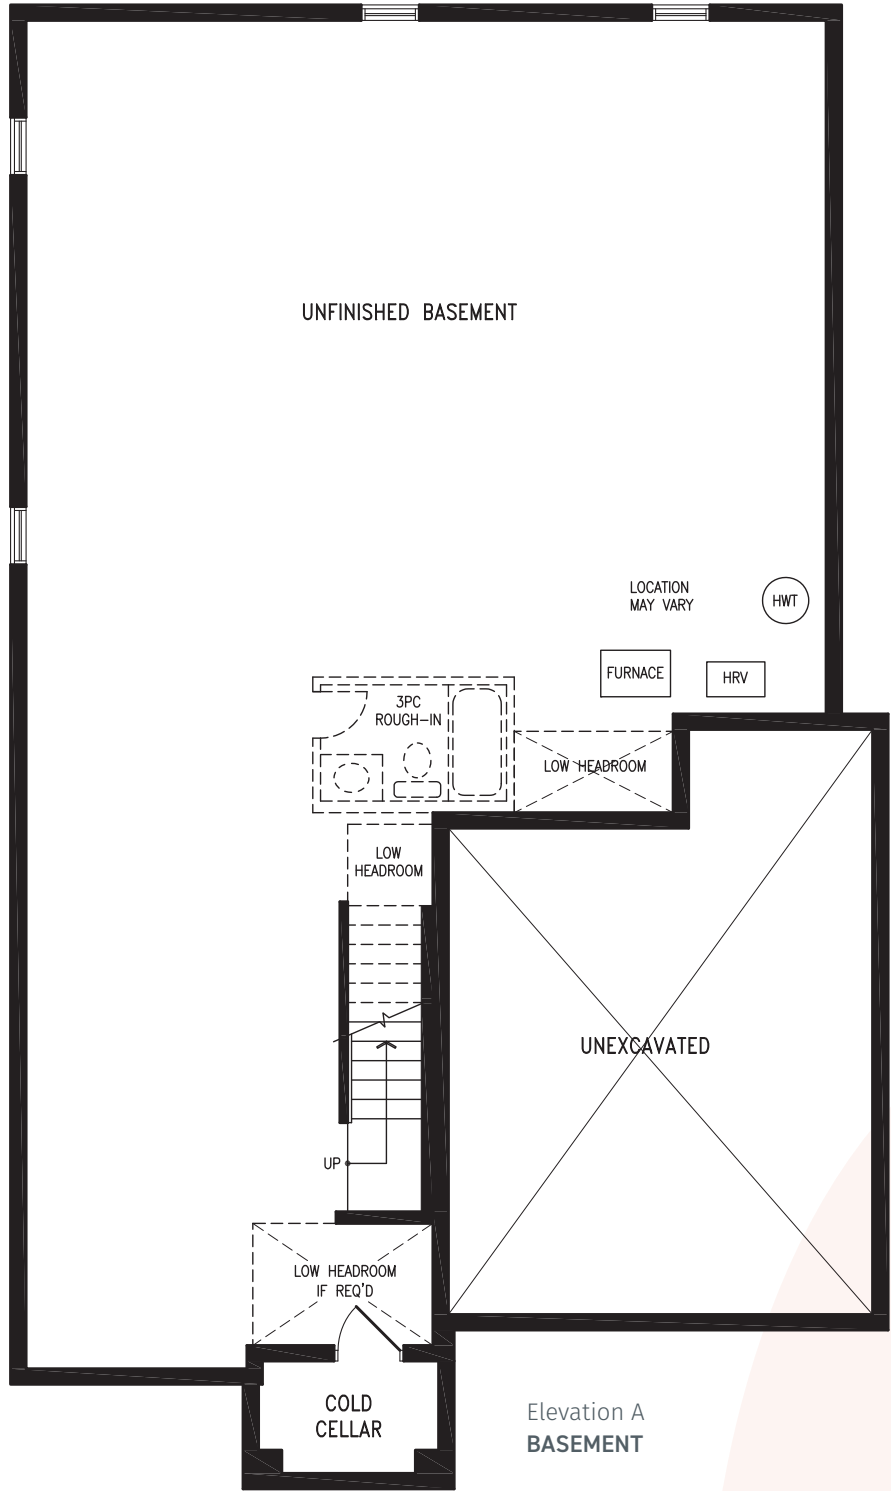

# OLIVIA

Elevation A | 2,416 sq. ft.

Elevation A  
SECOND FLOOR

Elevation A  
BASEMENT

THE OLIVIA 44-5 (BUNGALOW/LOFT) prices & specifications subject to change without notice. Useable square footage may vary from that stated herein. Artists concept only E.&O.E. © June 6, 2026 CountryWide Homes. All rights reserved.