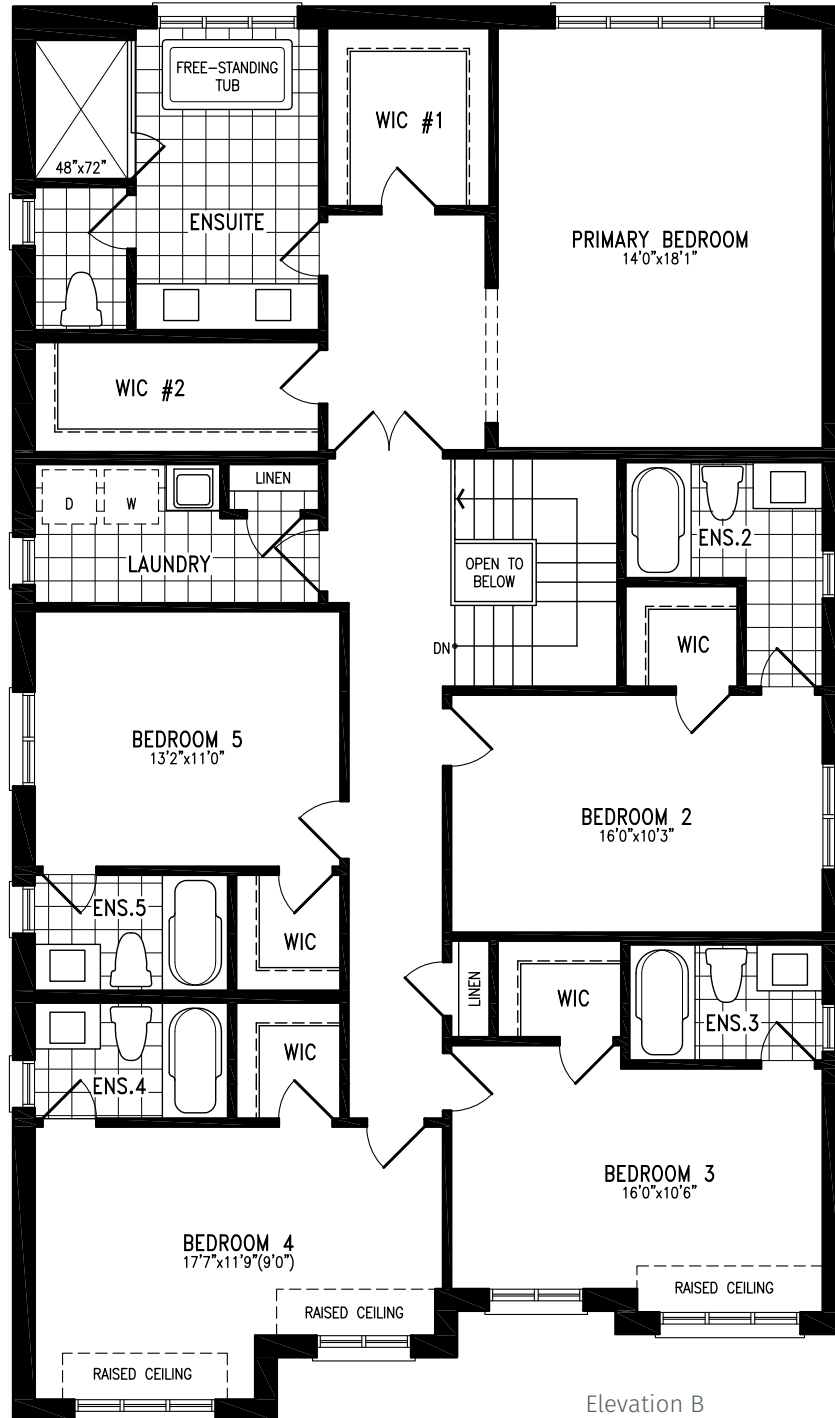

MIDHURST
VALLEY

44' SINGLES COLLECTION

LAILA

Elevation B | 3,692 sq. ft.

Elevation B
SECOND FLOOR