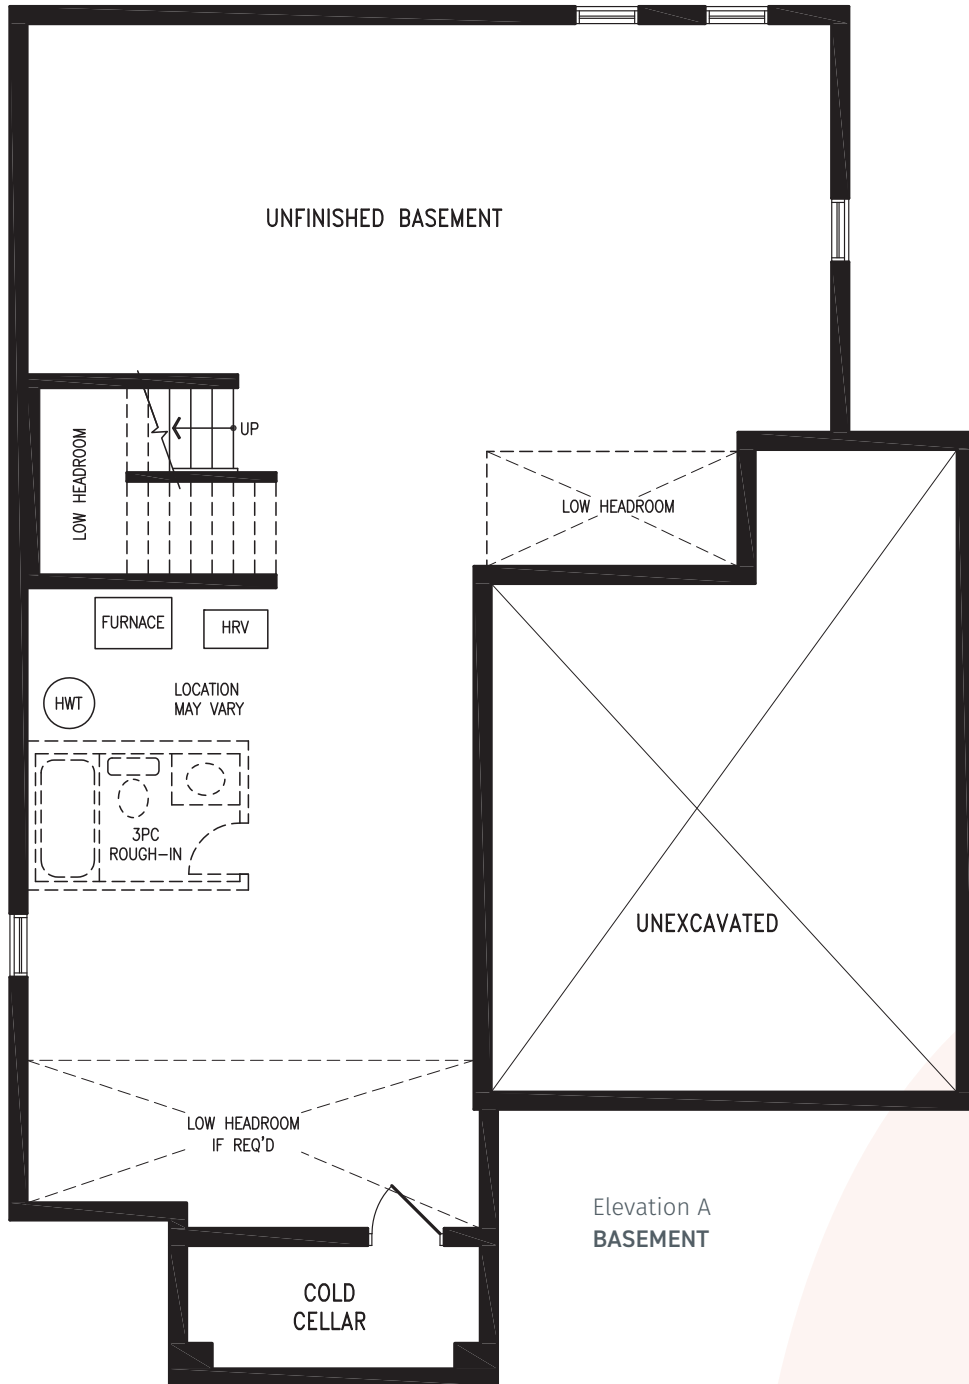

Elevation A
BASEMENT

THE VIVIANA 44-0 prices & specifications subject to change without notice. Useable square footage may vary from that stated herein. Artists concept only E.&O.E. © June 6, 2026 CountryWide Homes. All rights reserved.

COUNTRYWIDE