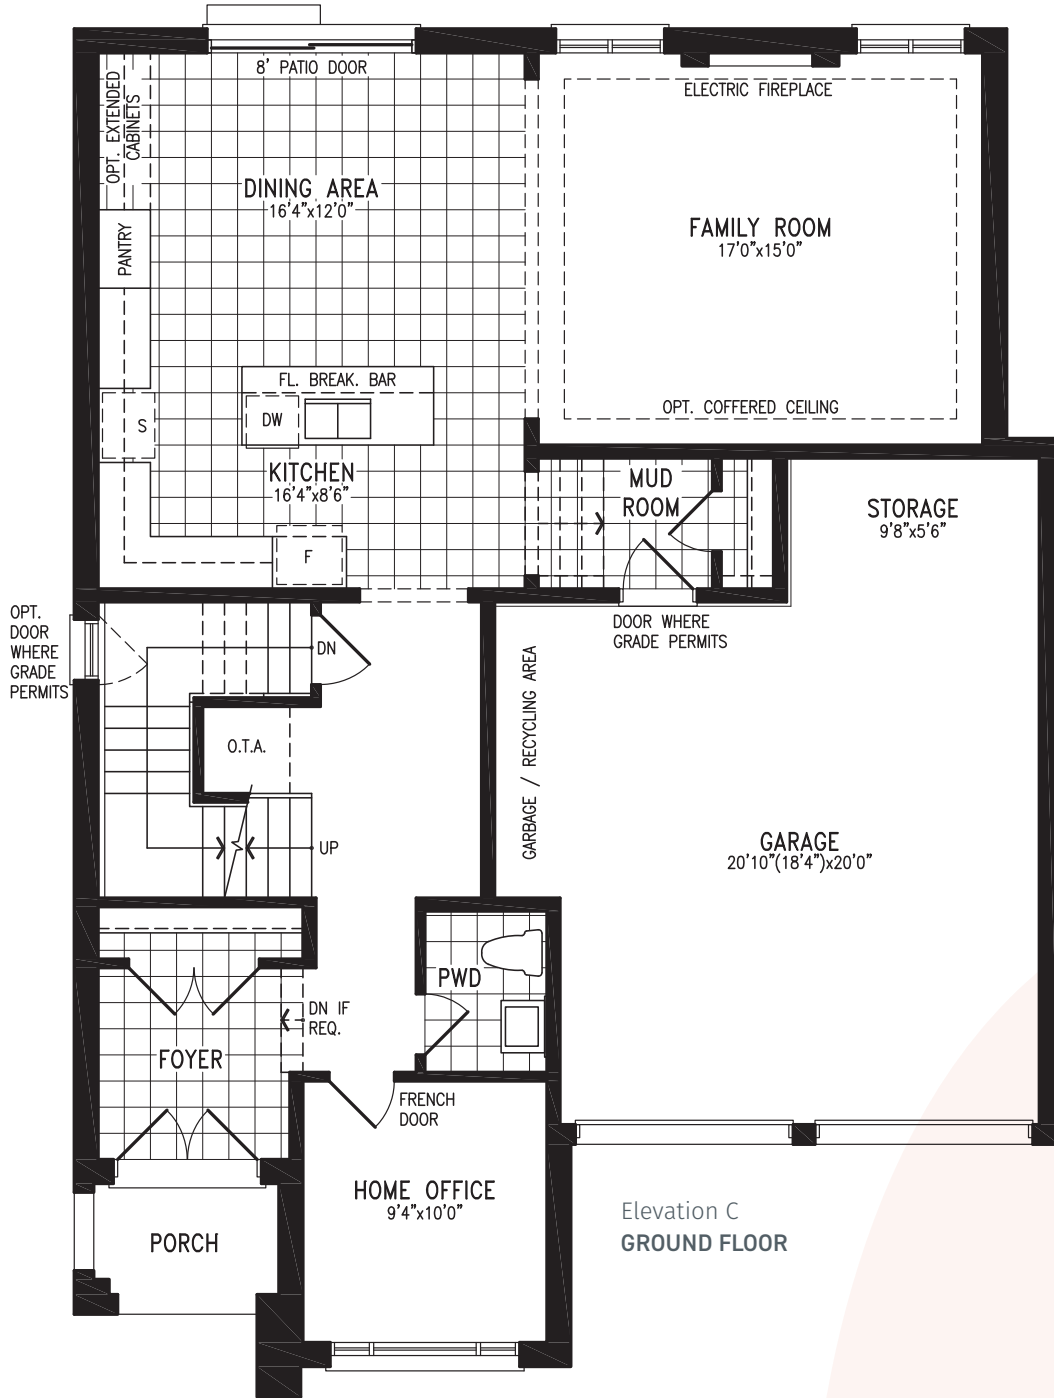

THE VERA 44-6 prices & specifications subject to change without notice. Useable square footage may vary from that stated herein. Artists concept only E.&O.E. © June 6, 2026 CountryWide Homes. All rights reserved.

COUNTRYWIDE