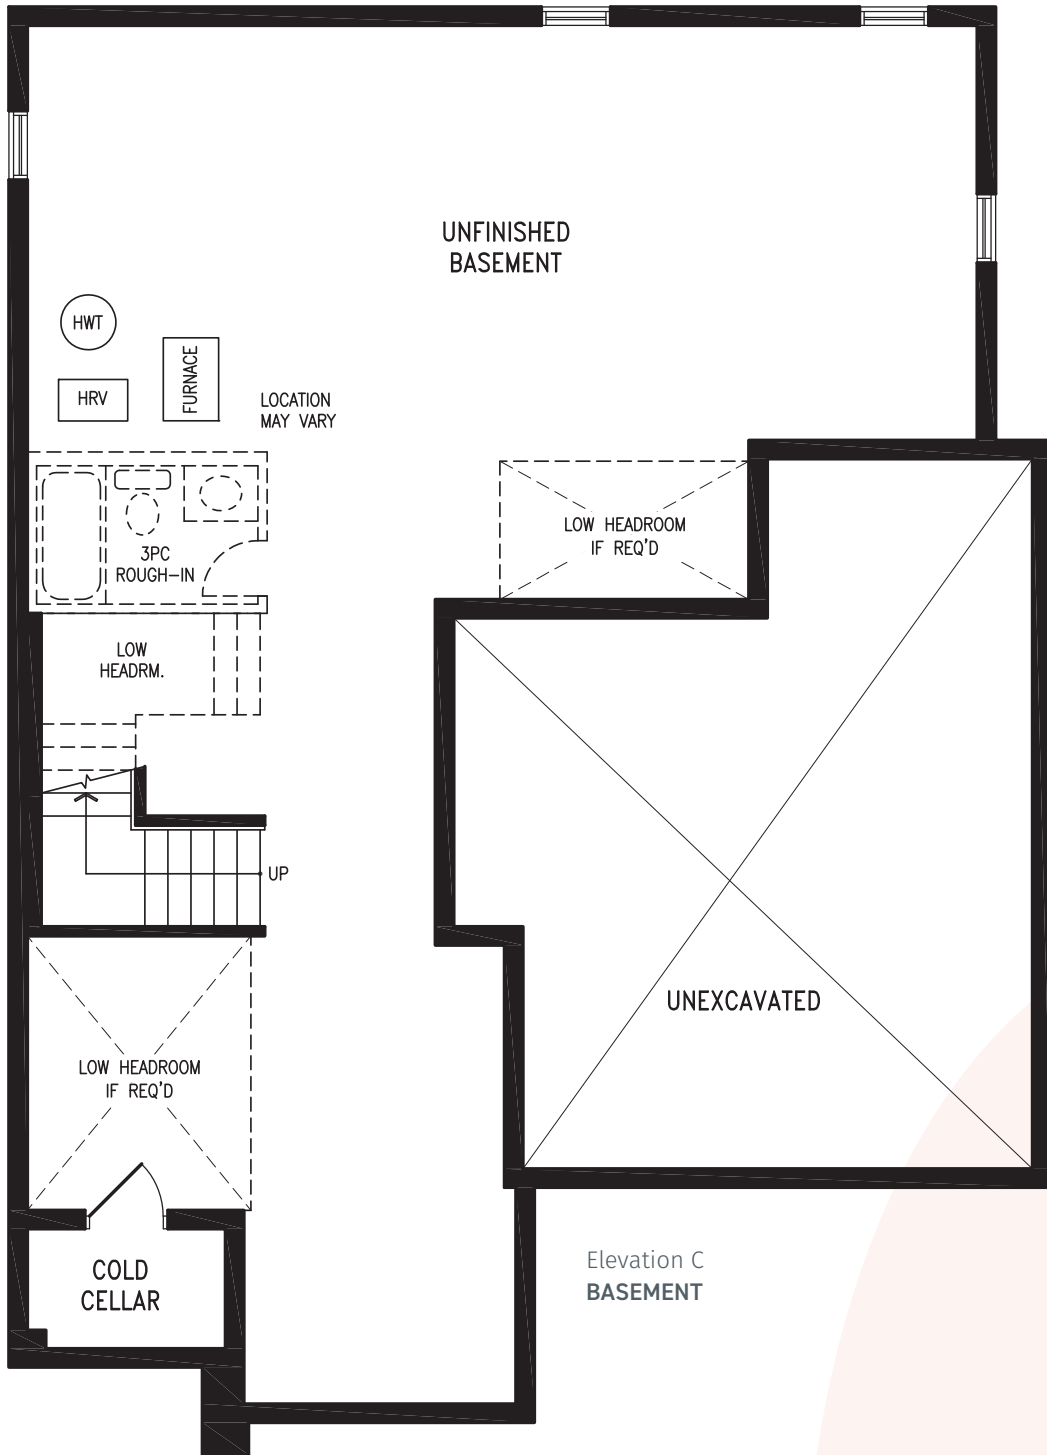

THE VERA 44-6 prices & specifications subject to change without notice. Useable square footage may vary from that stated herein. Artists concept only E.&O.E. © June 6, 2026 CountryWide Homes. All rights reserved.