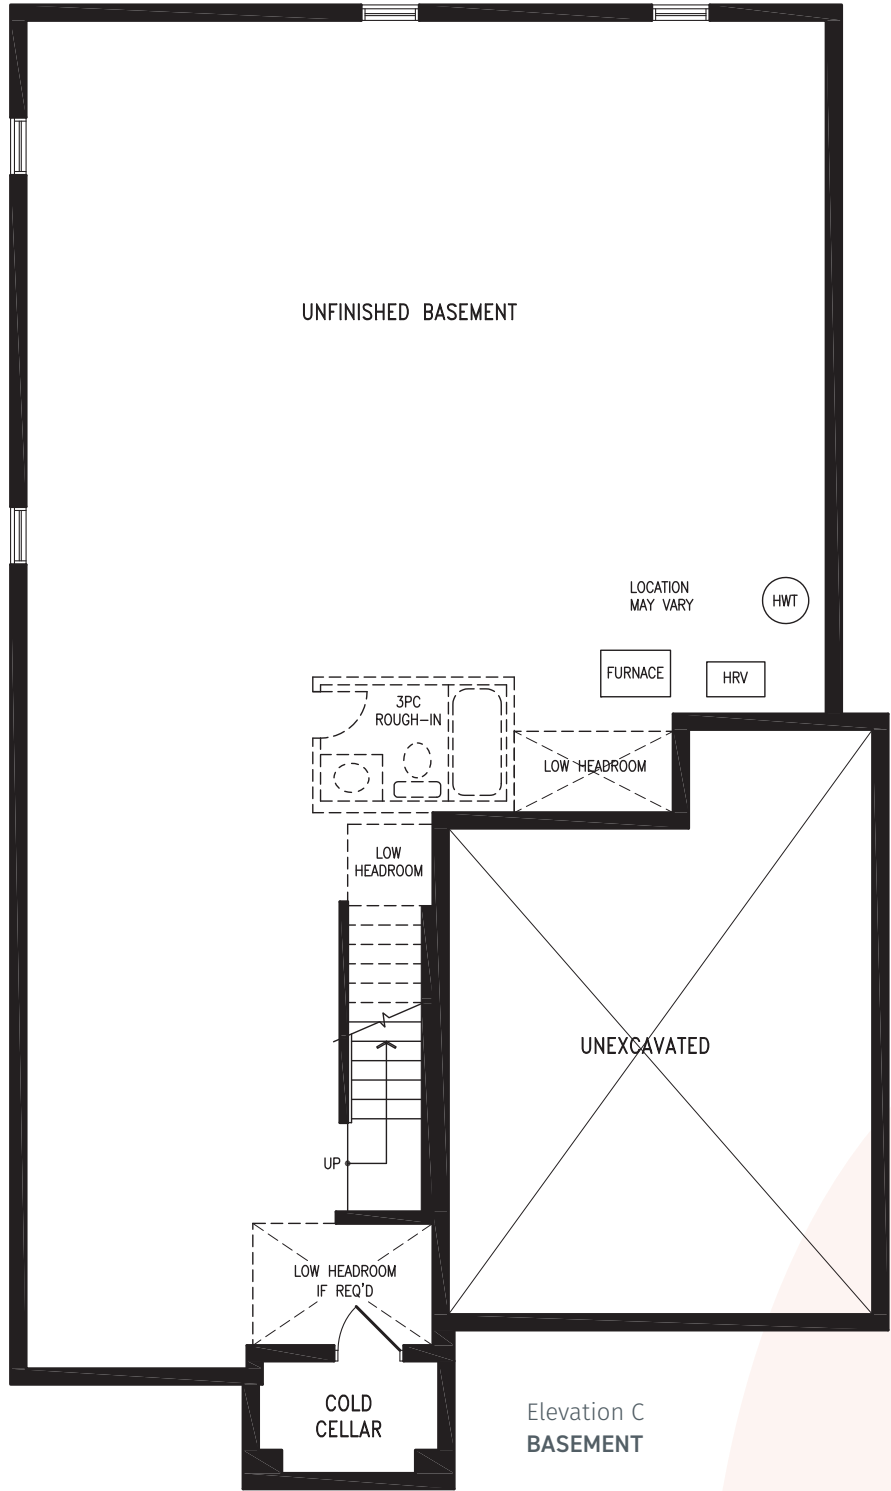

# OLIVIA

Elevation C | 2,416 sq. ft.

Elevation C  
SECOND FLOOR

Elevation C  
BASEMENT

THE OLIVIA 44-5 (BUNGALOW/LOFT) prices & specifications subject to change without notice. Useable square footage may vary from that stated herein. Artists concept only E.&O.E. © June 6, 2026 CountryWide Homes. All rights reserved.