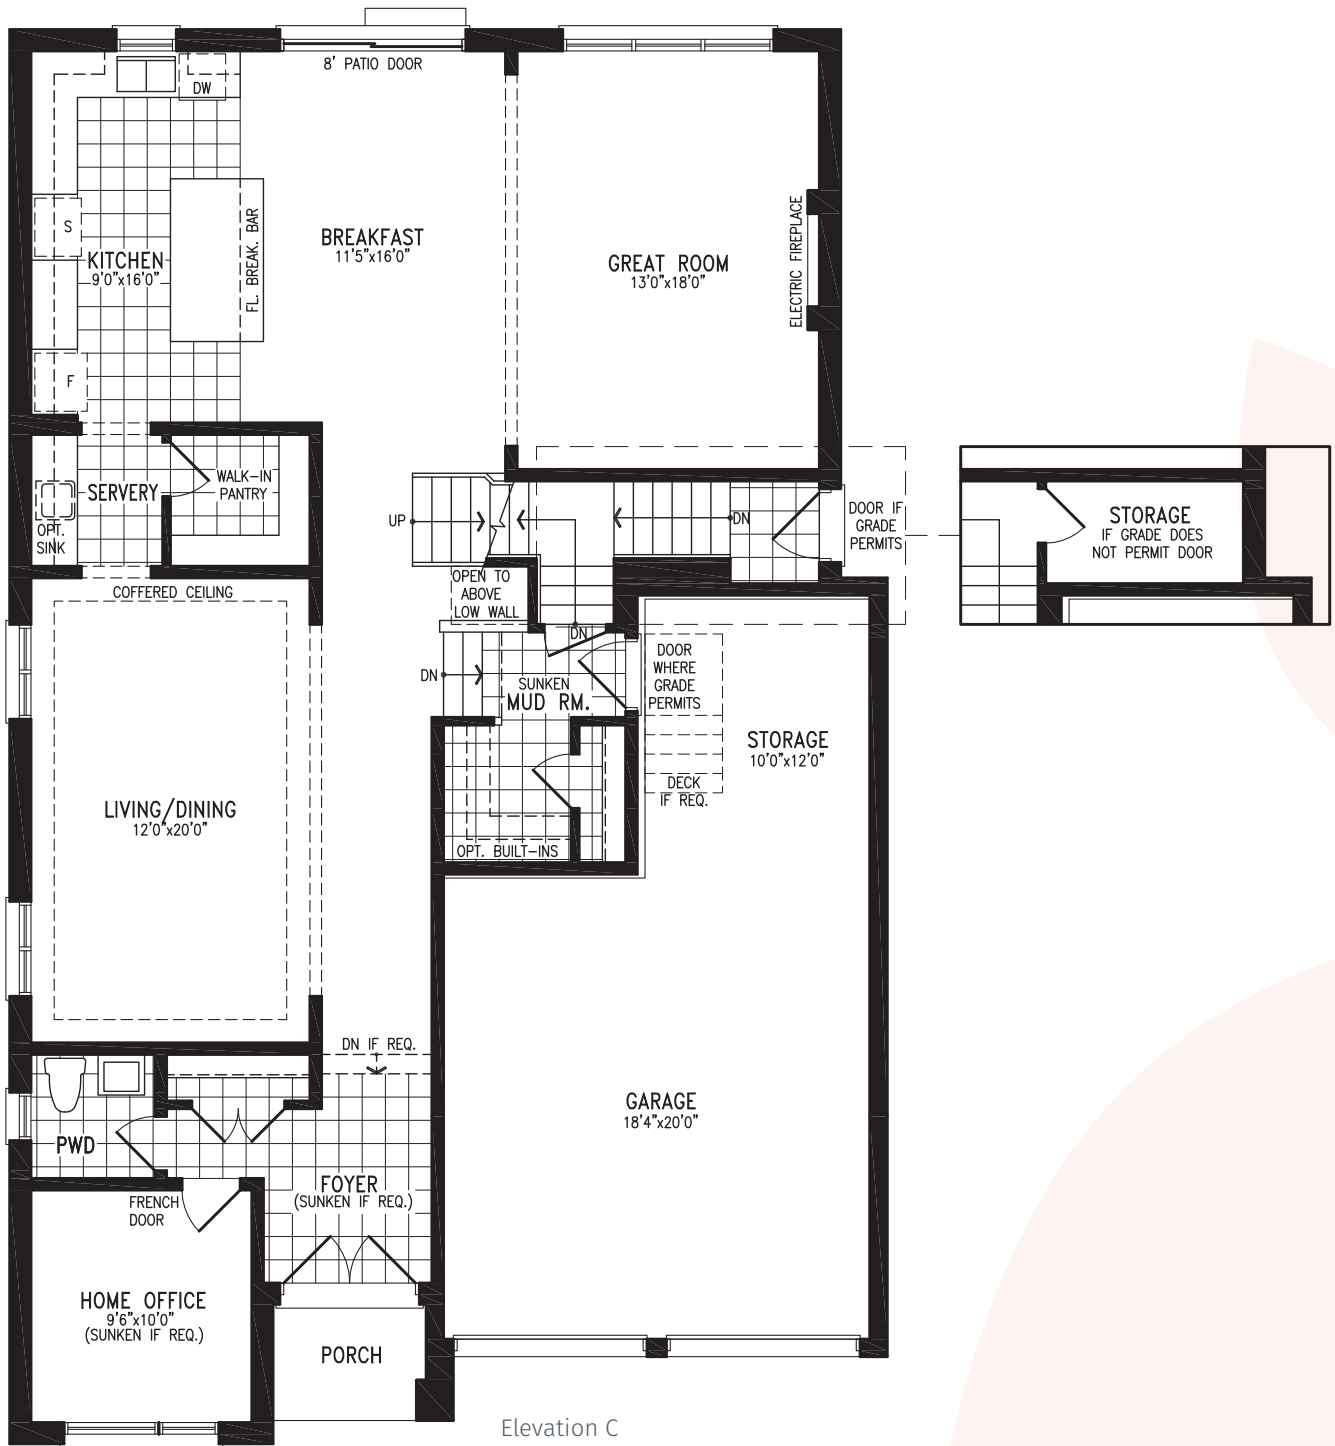

# LAILA

Elevation C | 3,679 sq. ft.

Elevation C  
GROUND FLOOR

THE LAILA 44-4 prices & specifications subject to change without notice. Useable square footage may vary from that stated herein. Artists concept only E.&O.E. © June 6, 2026 CountryWide Homes. All rights reserved.