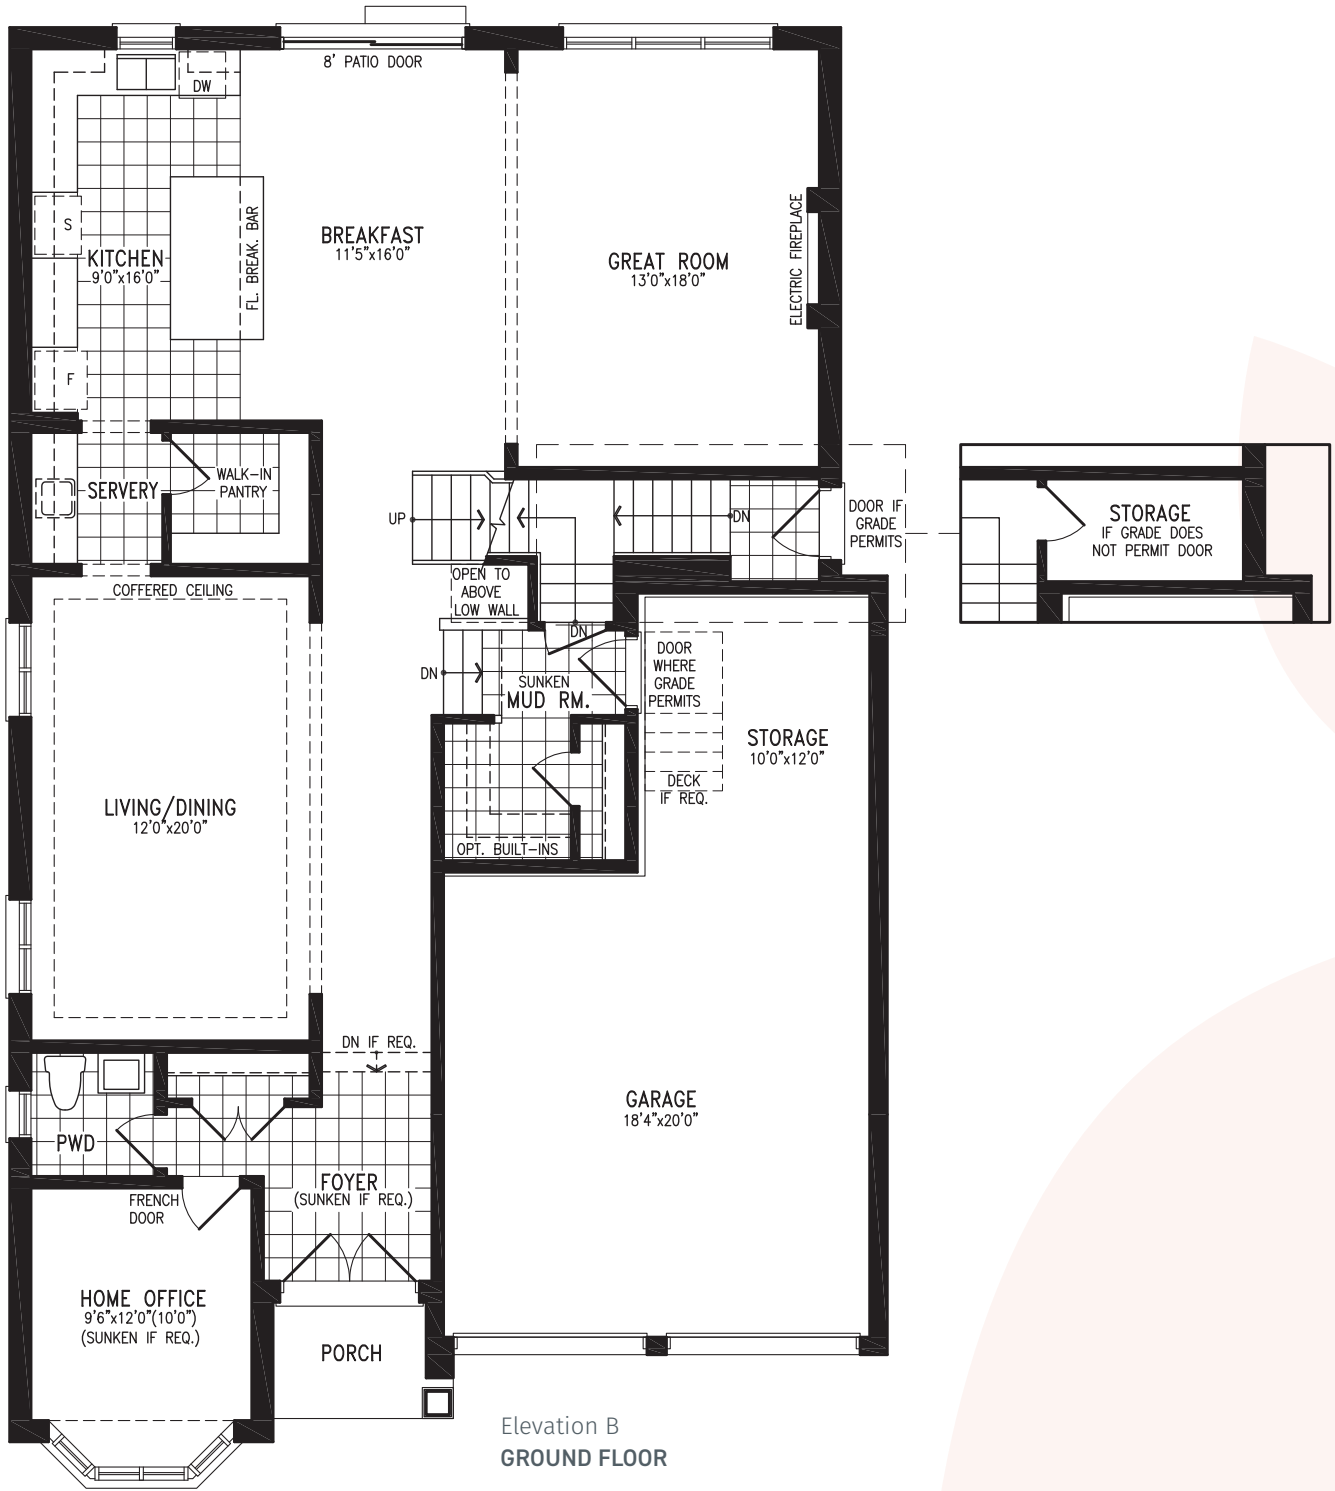

THE LAILA 44-4 prices & specifications subject to change without notice. Useable square footage may vary from that stated herein. Artists concept only E.&O.E. © June 6, 2026 CountryWide Homes. All rights reserved.

COUNTRYWIDE