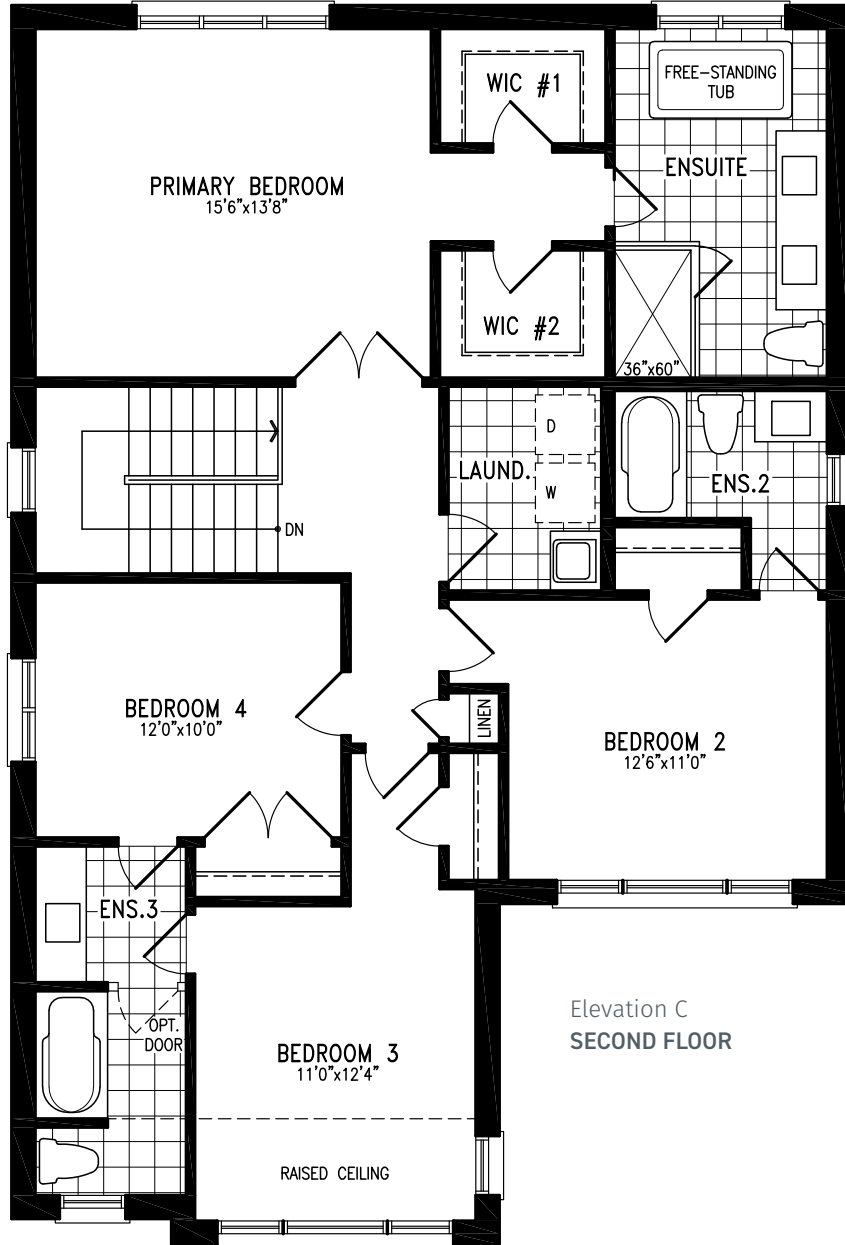

MIDHURST
VALLEY

44' SINGLES COLLECTION

VIVIANA

Elevation C | 2,603 sq. ft.

Elevation C
SECOND FLOOR