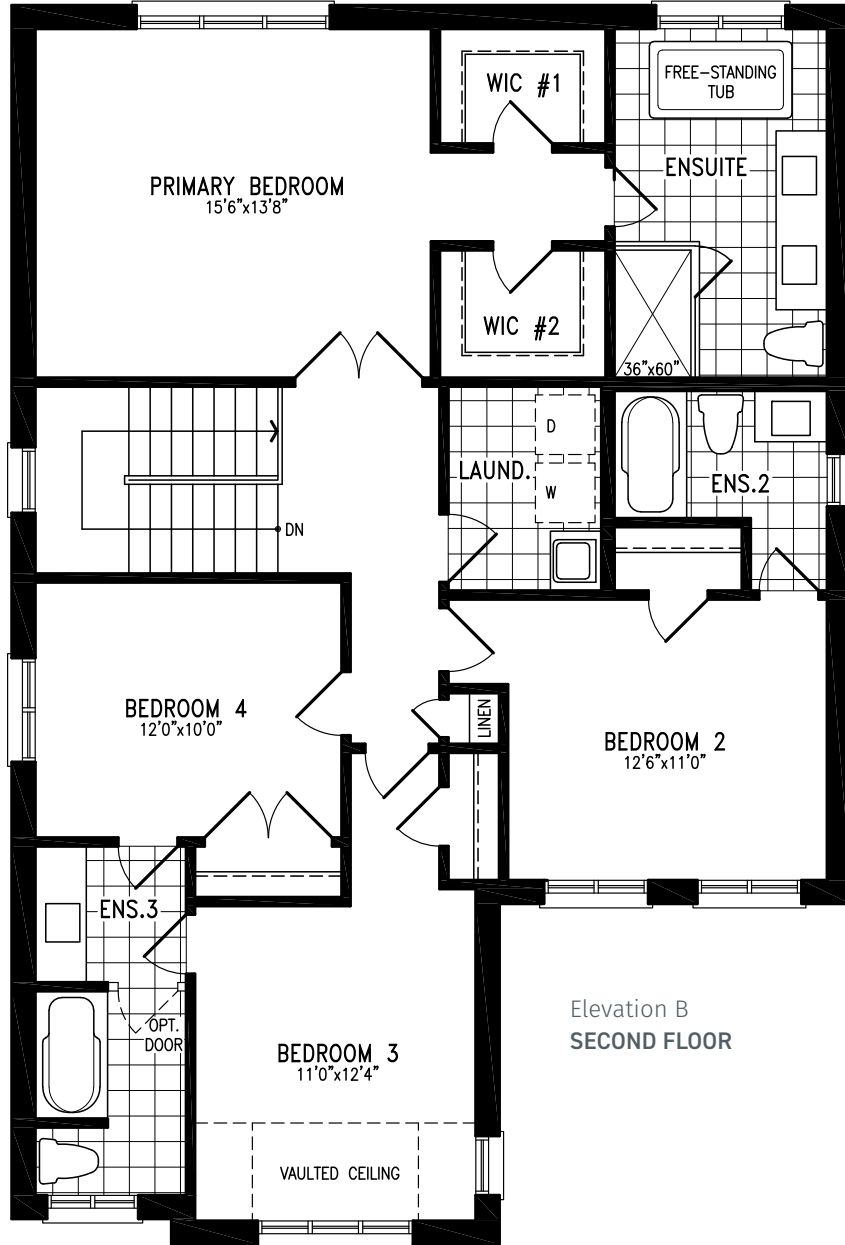

MIDHURST
VALLEY

44' SINGLES COLLECTION

VIVIANA

Elevation B | 2,603 sq. ft.