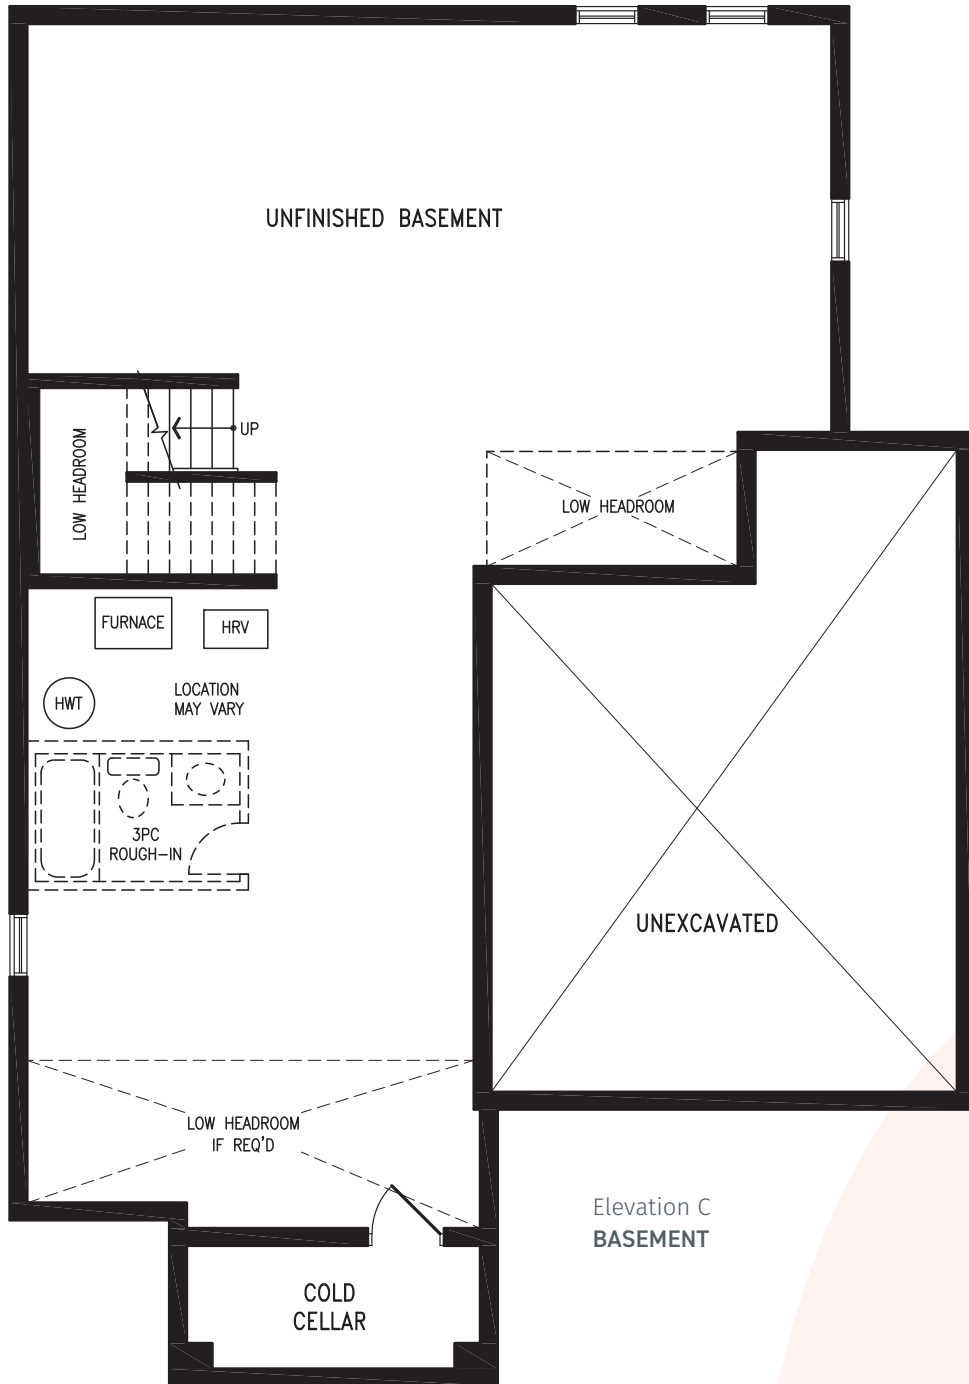

# VIVIANA

Elevation C | 2,603 sq. ft.

Elevation C  
SECOND FLOOR

Elevation C  
BASEMENT

THE VIVIANA 44-0 prices & specifications subject to change without notice. Useable square footage may vary from that stated herein. Artists concept only E.&O.E. © June 6, 2026 CountryWide Homes. All rights reserved.