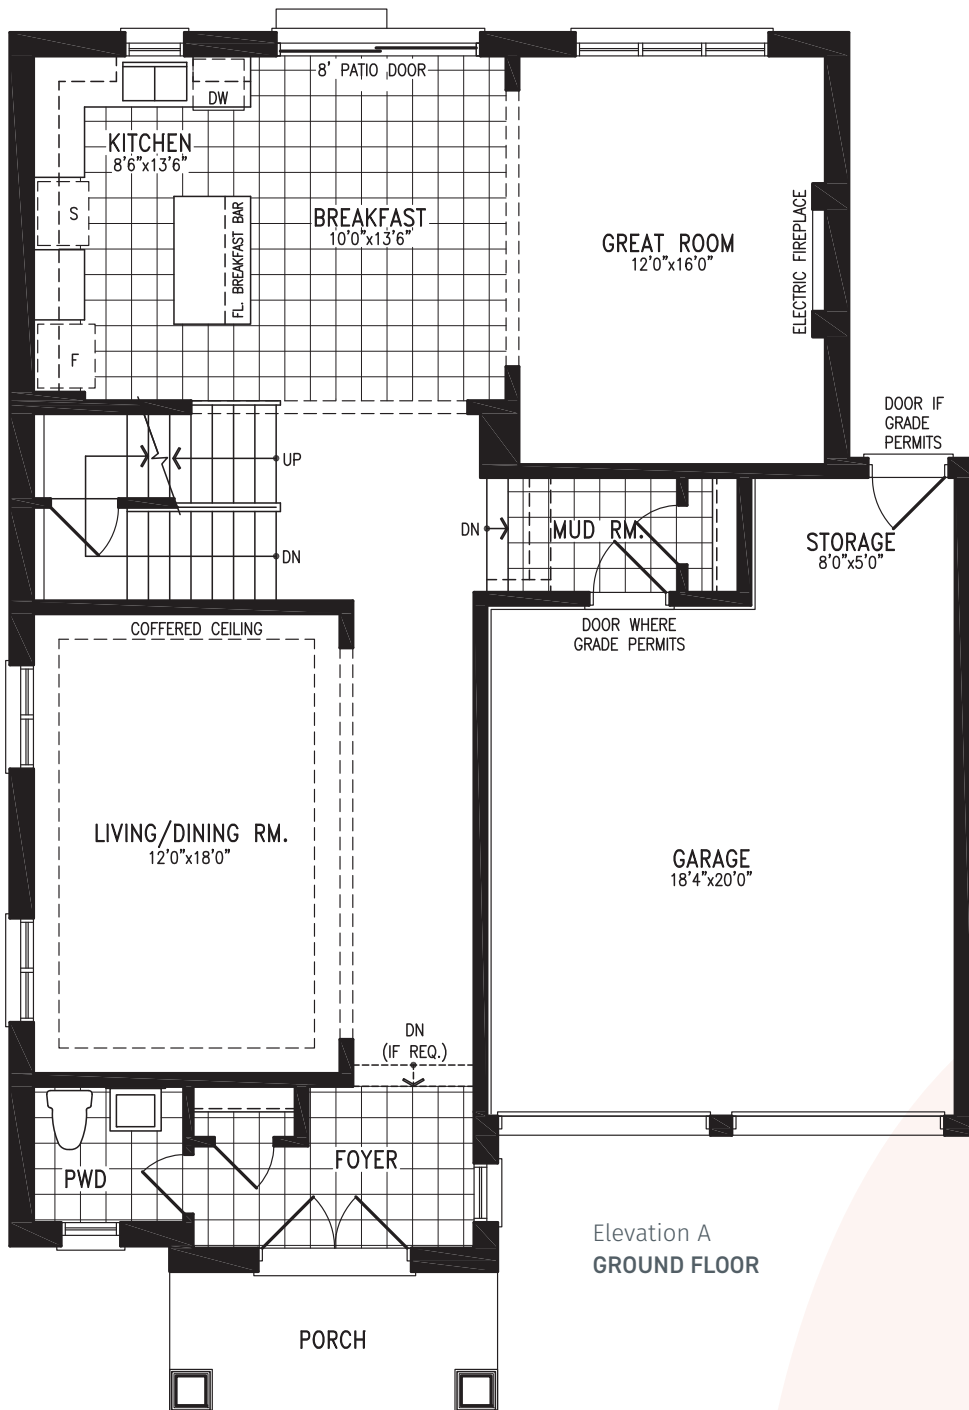

Elevation A
GROUND FLOOR

THE VIVIANA 44-0 prices & specifications subject to change without notice. Useable square footage may vary from that stated herein. Artists concept only E.&O.E. © June 6, 2026 CountryWide Homes. All rights reserved.

COUNTRYWIDE