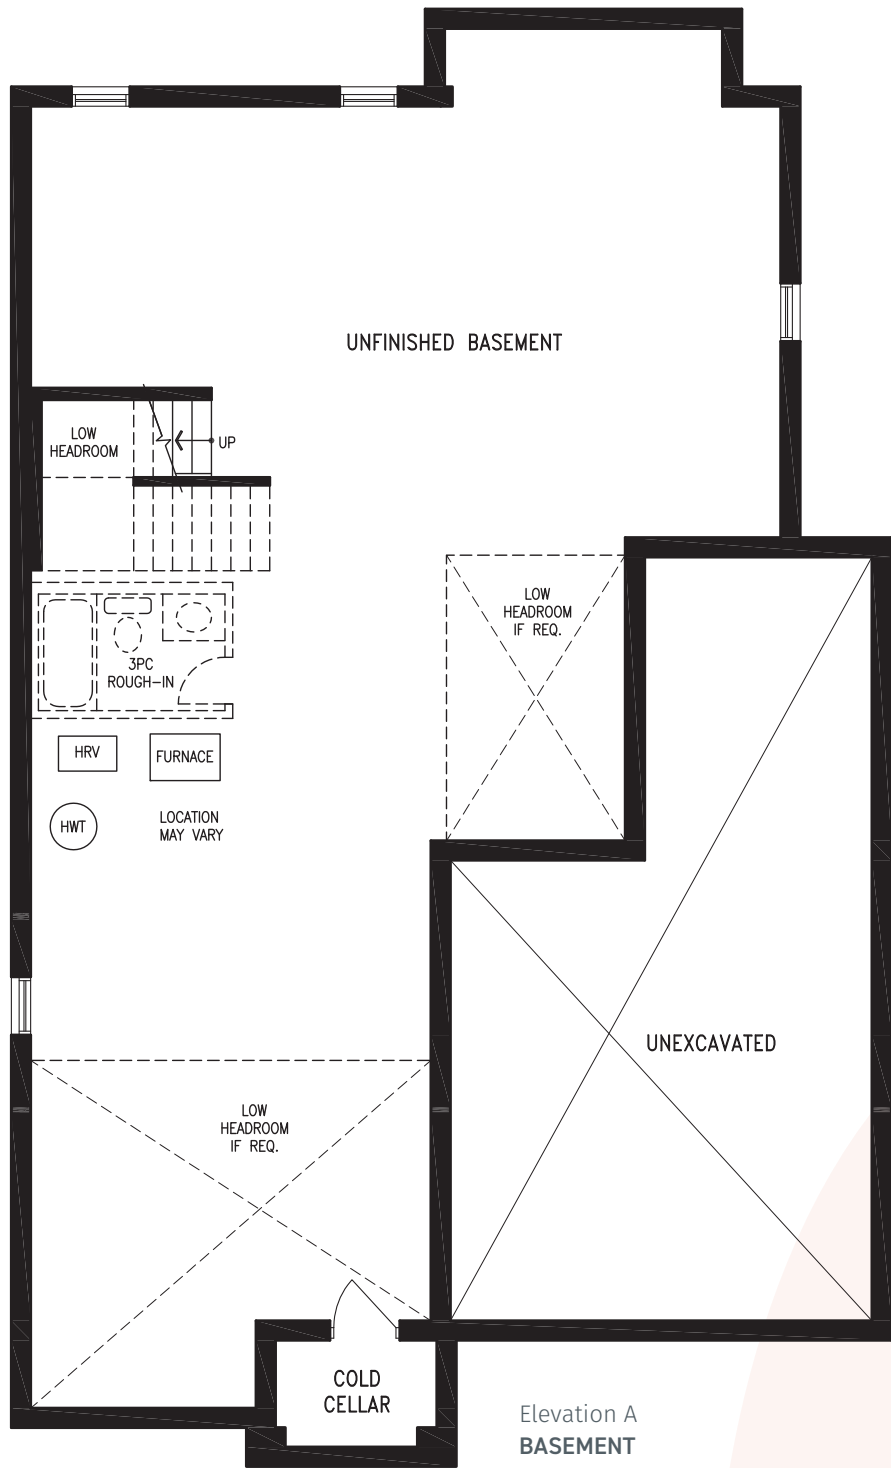

# JORDYN

Elevation A | 3,287 sq. ft.

THE JORDYN 44-2 prices & specifications subject to change without notice. Useable square footage may vary from that stated herein. Artists concept only E.&O.E. © June 6, 2026 CountryWide Homes. All rights reserved.