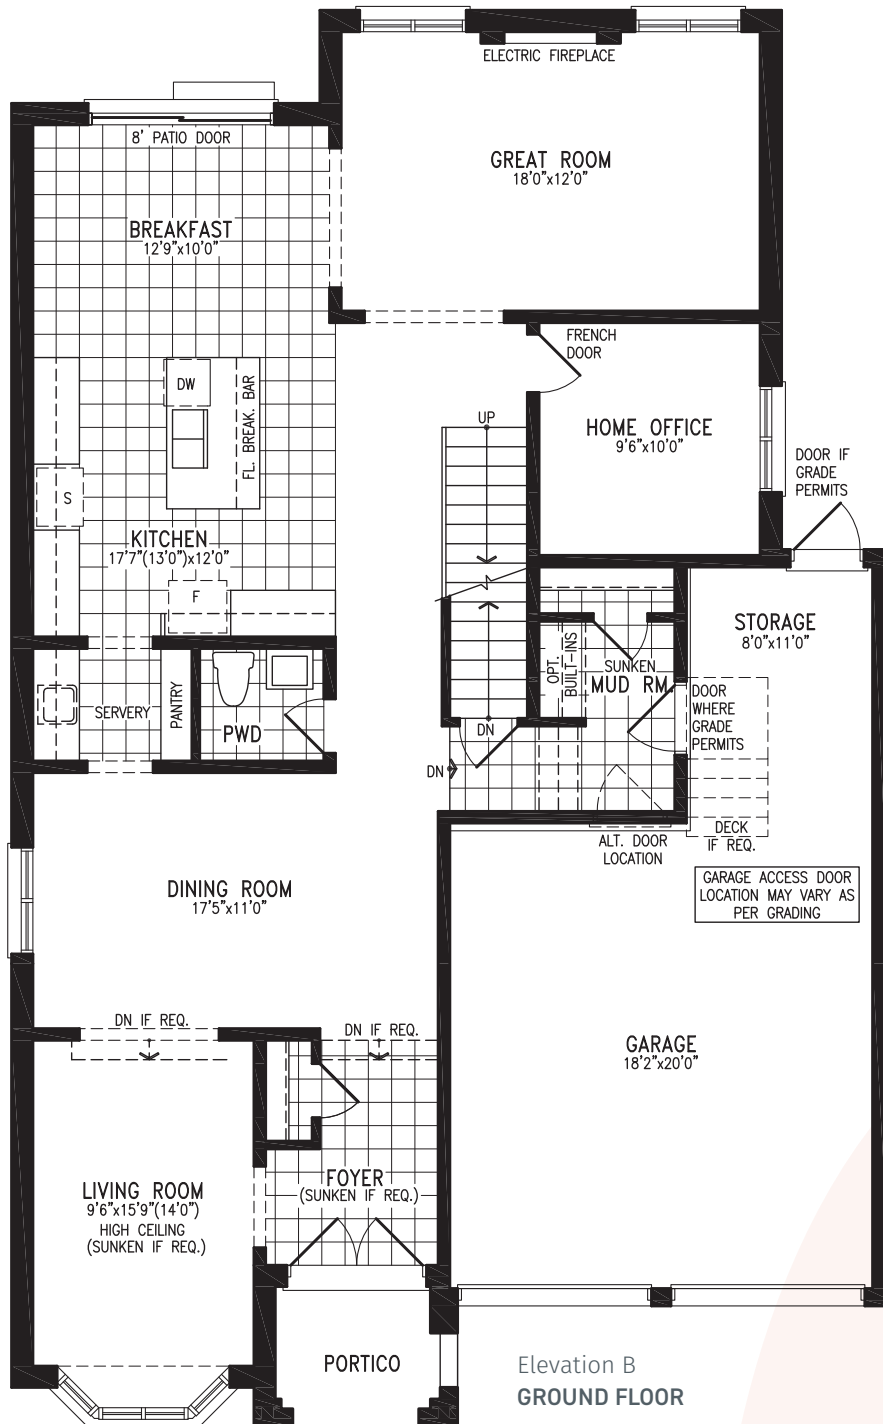

# **ILONA**

**Elevation B** | 3,168 sq. ft.

THE ILONA 44-1 prices & specifications subject to change without notice. Useable square footage may vary from that stated herein. Artists concept only E.&O.E. © June 6, 2026 CountryWide Homes. All rights reserved.