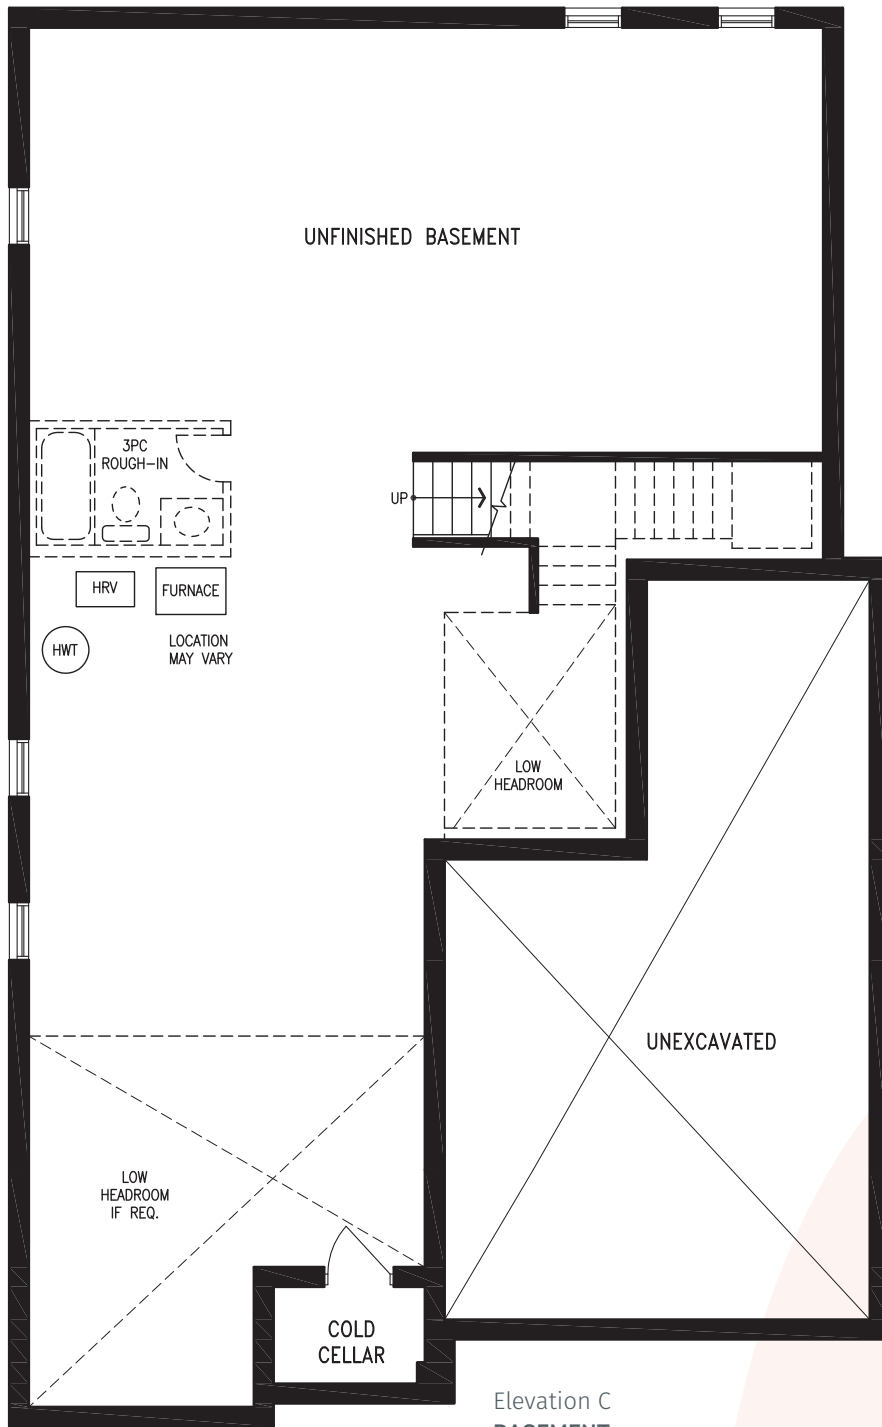

Elevation C
BASEMENT

THE LAILA 44-4 prices & specifications subject to change without notice. Useable square footage may vary from that stated herein. Artists concept only E.&O.E. © June 6, 2026 CountryWide Homes. All rights reserved.

COUNTRYWIDE