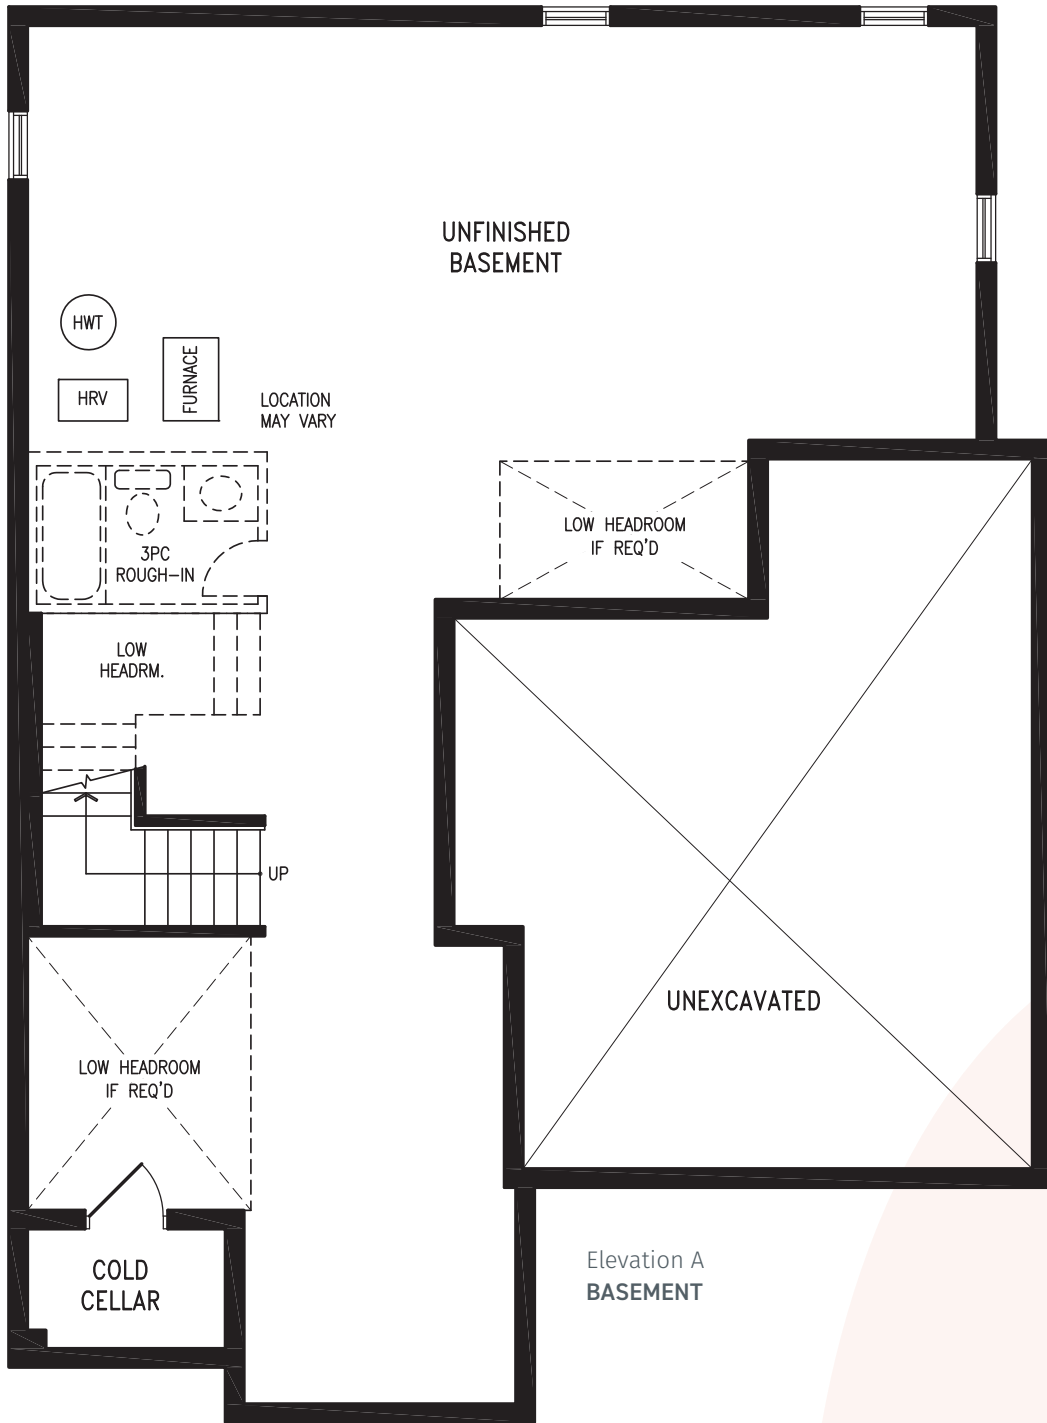

THE VERA 44-6 prices & specifications subject to change without notice. Useable square footage may vary from that stated herein. Artists concept only E.&O.E. © June 6, 2026 CountryWide Homes. All rights reserved.