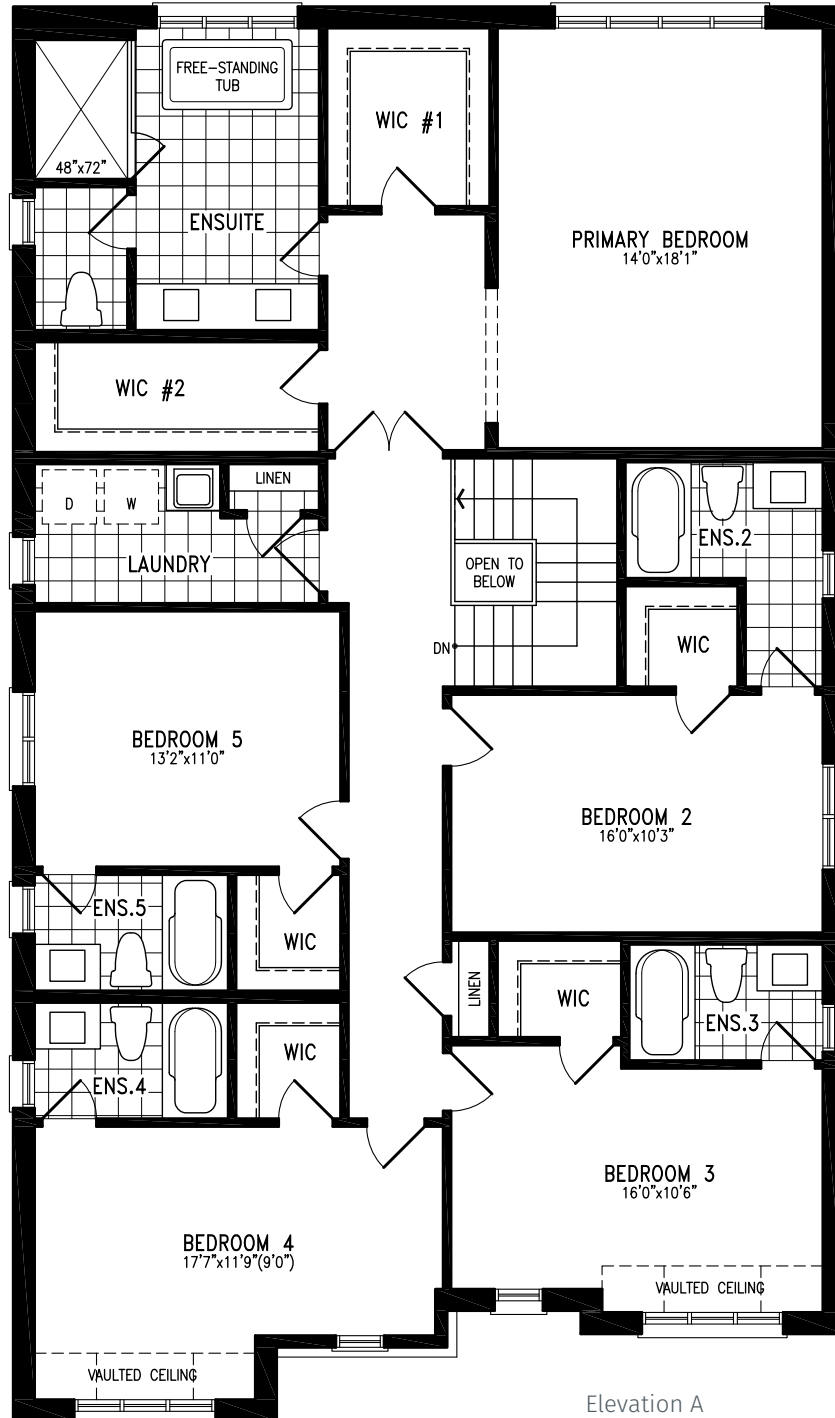

MIDHURST
VALLEY

44' SINGLES COLLECTION

LAILA

Elevation A | 3,689 sq. ft.

Elevation A
SECOND FLOOR