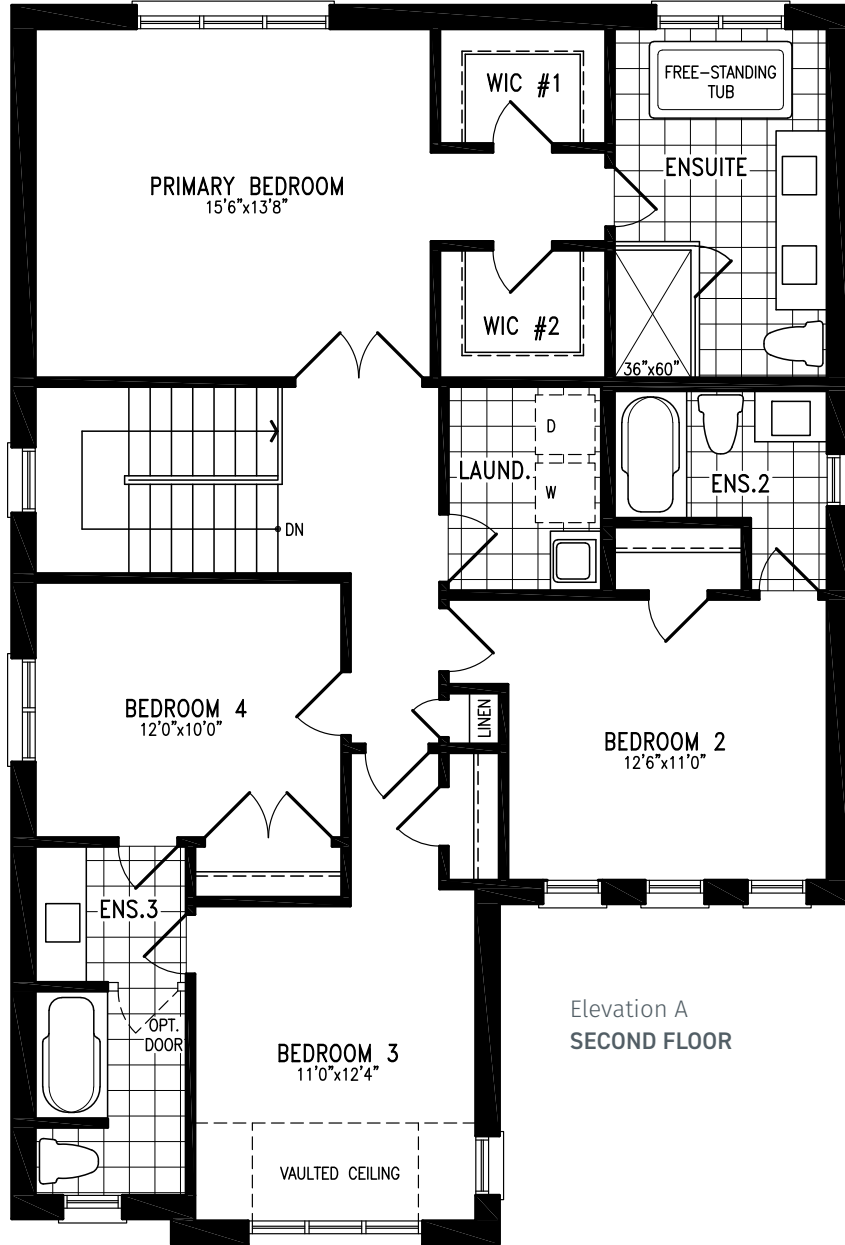

MIDHURST
VALLEY

44' SINGLES COLLECTION

VIVIANA

Elevation A | 2,603 sq. ft.