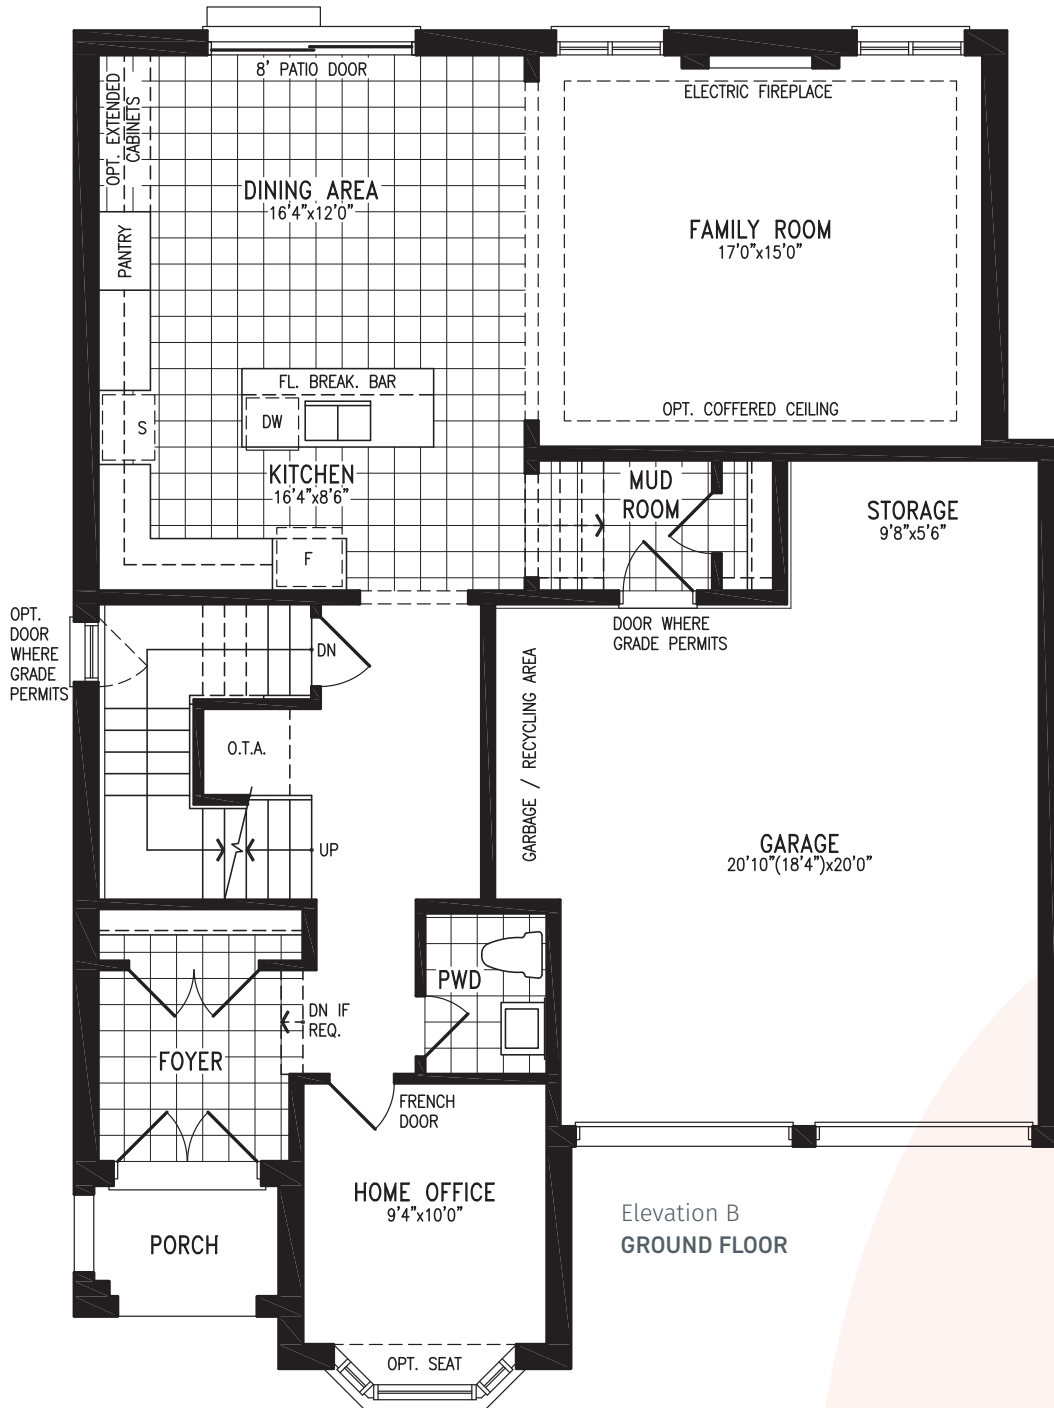

THE VERA 44-6 prices & specifications subject to change without notice. Useable square footage may vary from that stated herein. Artists concept only E.&O.E. © June 6, 2026 CountryWide Homes. All rights reserved.

COUNTRYWIDE