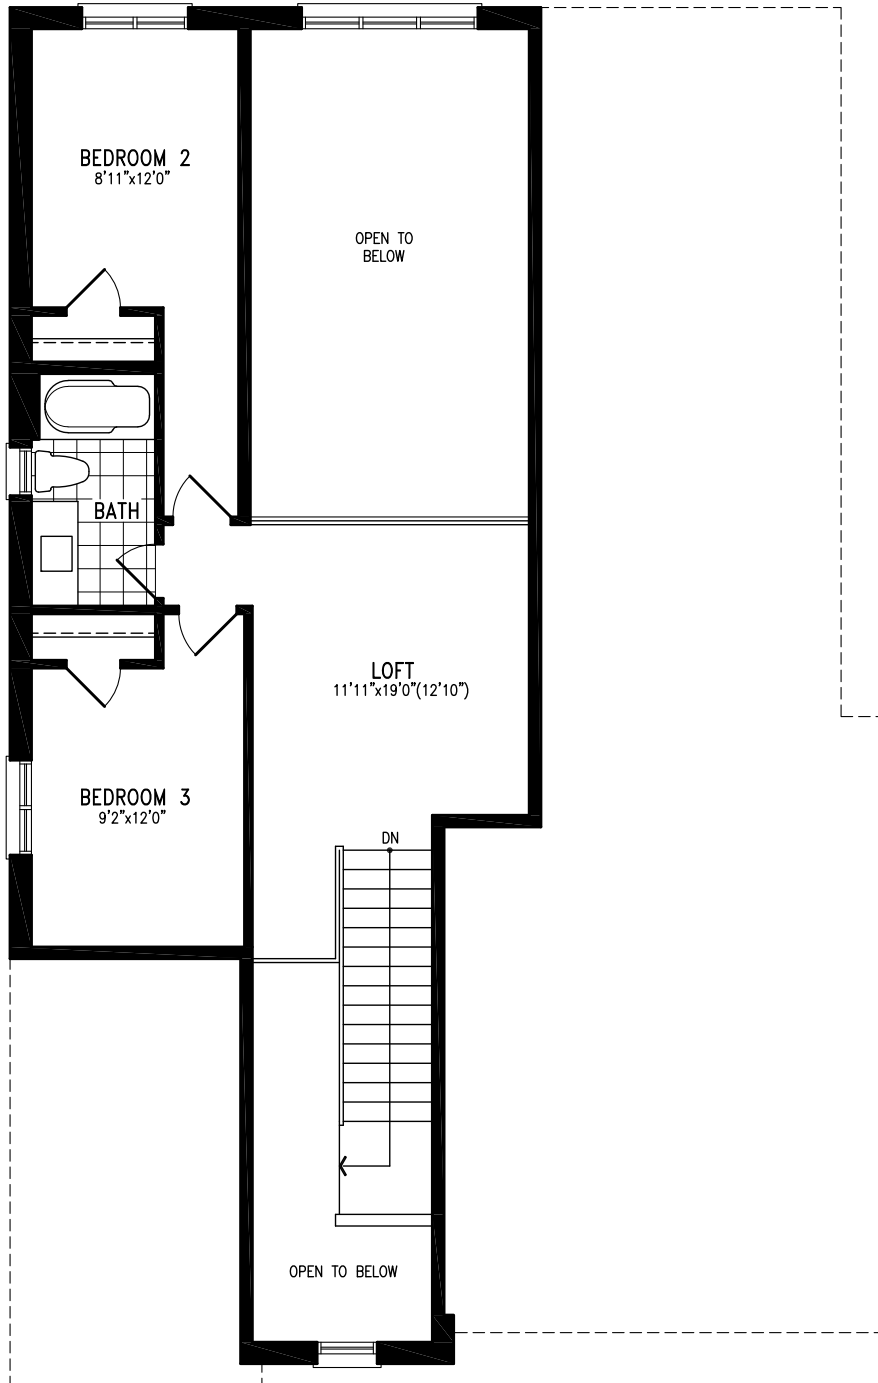

# OLIVIA

Elevation A | 2,416 sq. ft.

Elevation A  
SECOND FLOOR

Elevation A  
BASEMENT

THE OLIVIA 44-5 (BUNGALOW/LOFT) prices & specifications subject to change without notice. Useable square footage may vary from that stated herein. Artists concept only E.&O.E. © June 6, 2026 CountryWide Homes. All rights reserved.