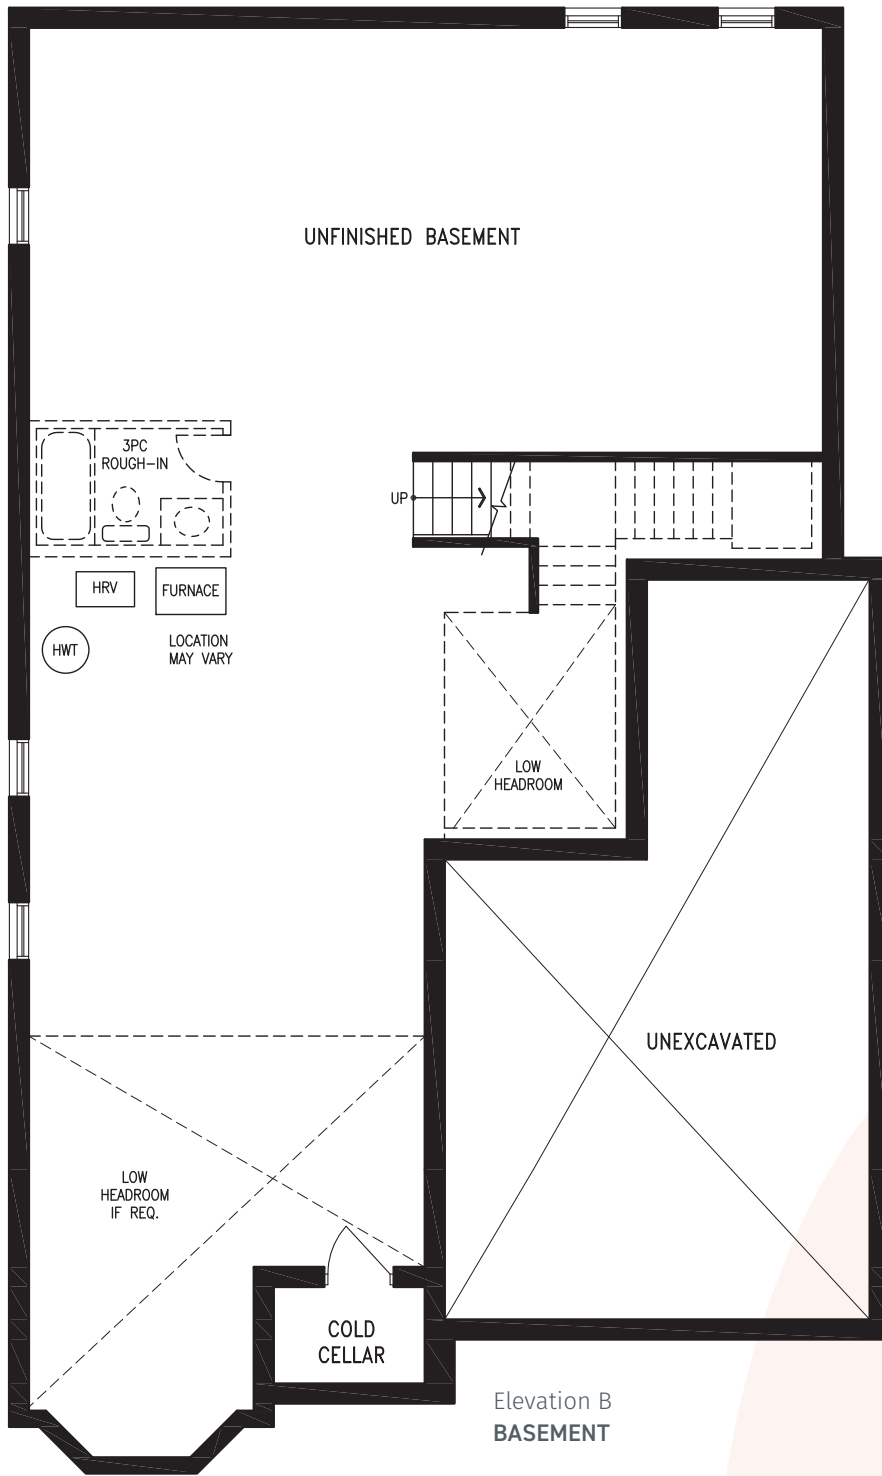

Elevation B
BASEMENT

THE LAILA 44-4 prices & specifications subject to change without notice. Useable square footage may vary from that stated herein. Artists concept only E.&O.E. © June 6, 2026 CountryWide Homes. All rights reserved.

COUNTRYWIDE