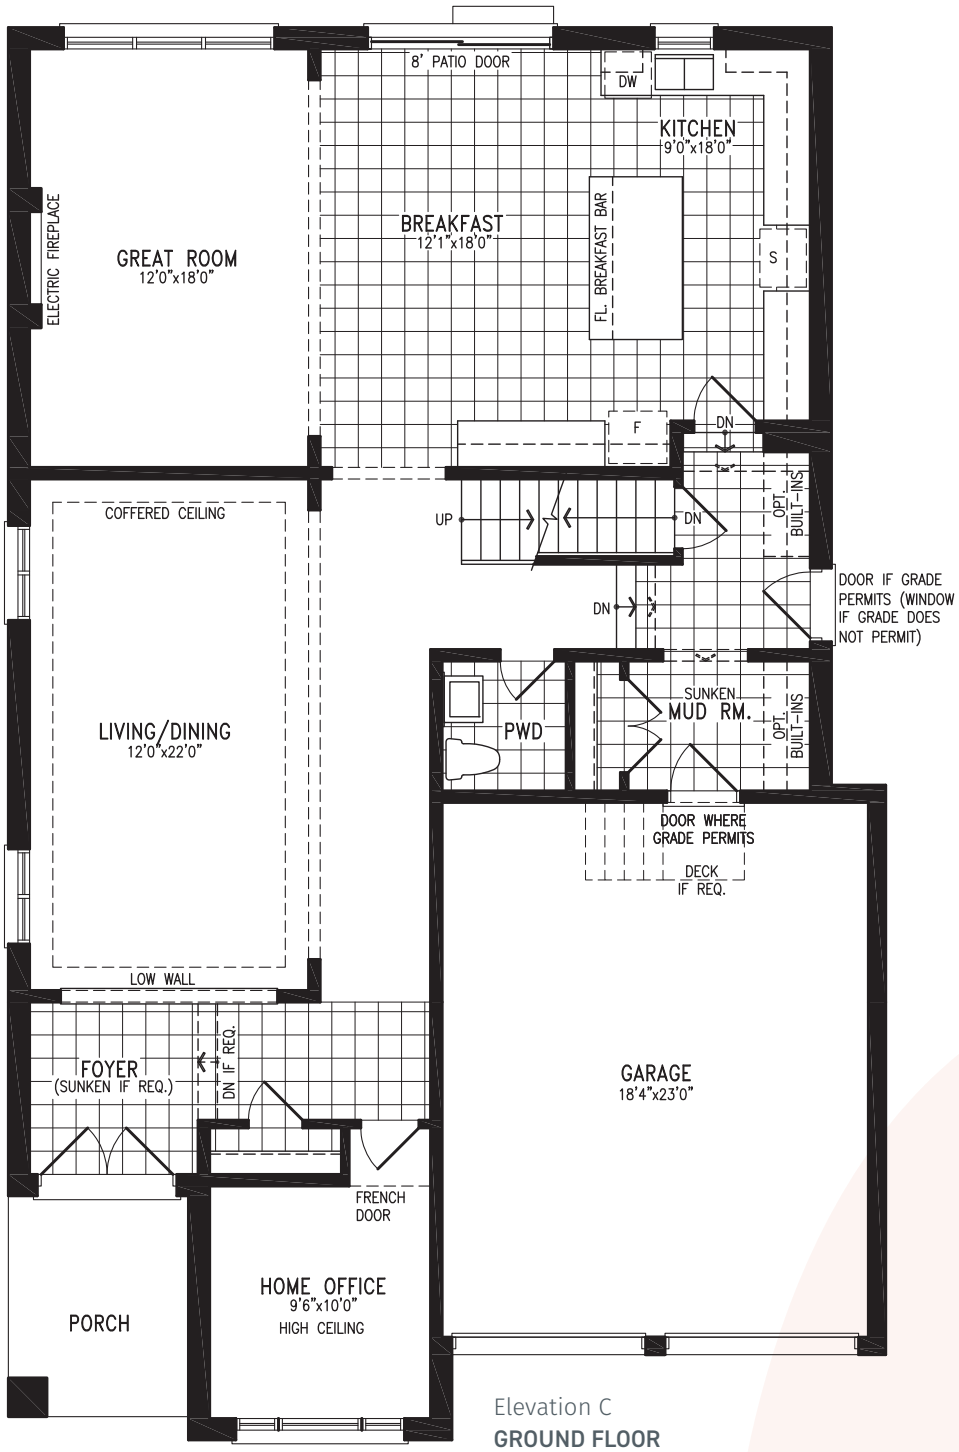

Elevation C
GROUND FLOOR

THE KELDA 44-3 prices & specifications subject to change without notice. Useable square footage may vary from that stated herein. Artists concept only E.&O.E. © June 6, 2026 CountryWide Homes. All rights reserved.