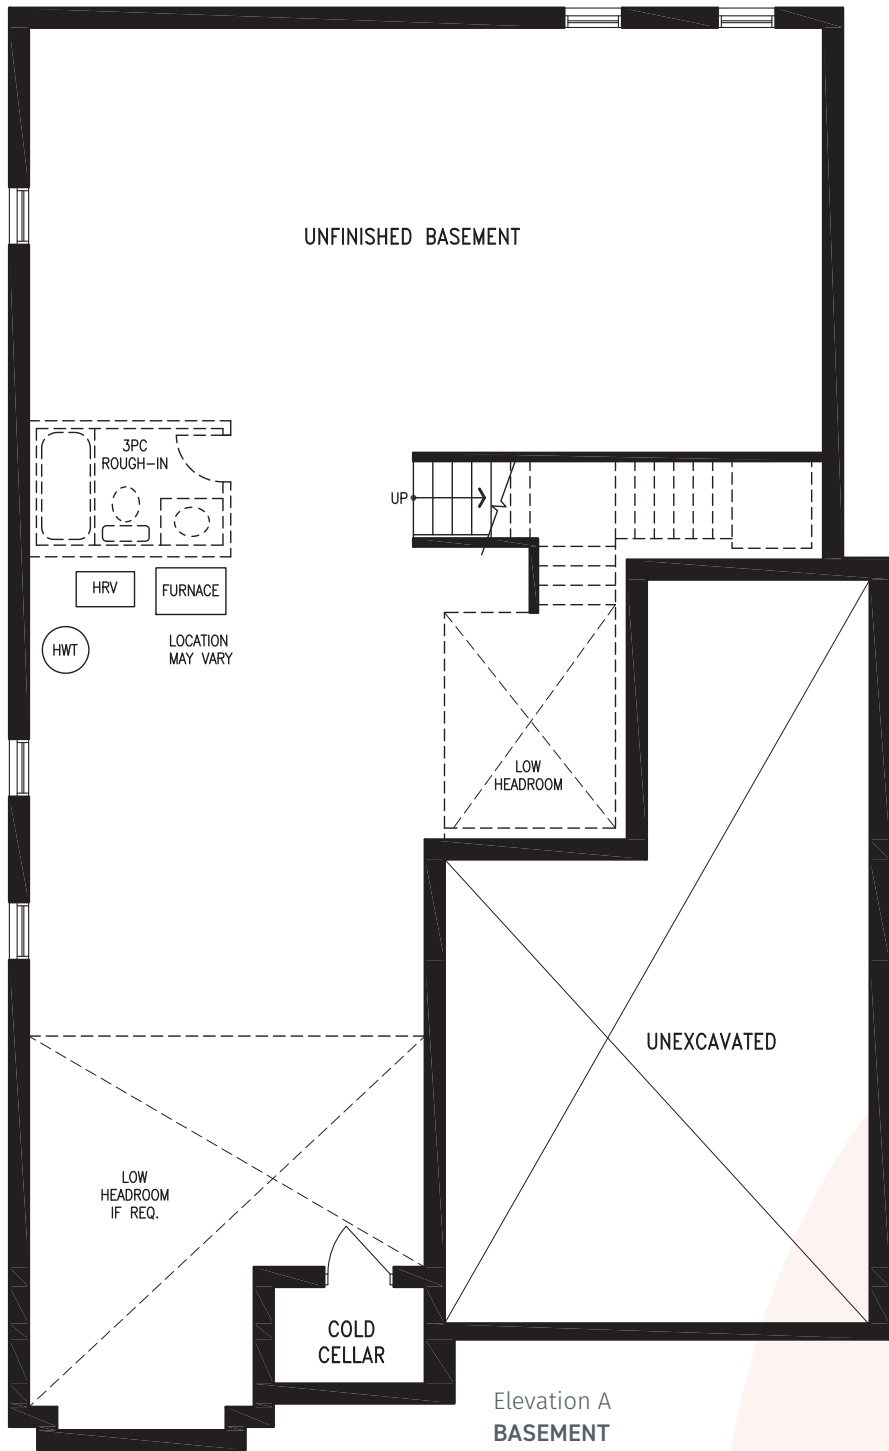

Elevation A
BASEMENT

THE LAILA 44-4 prices & specifications subject to change without notice. Useable square footage may vary from that stated herein. Artists concept only E.&O.E. © June 6, 2026 CountryWide Homes. All rights reserved.