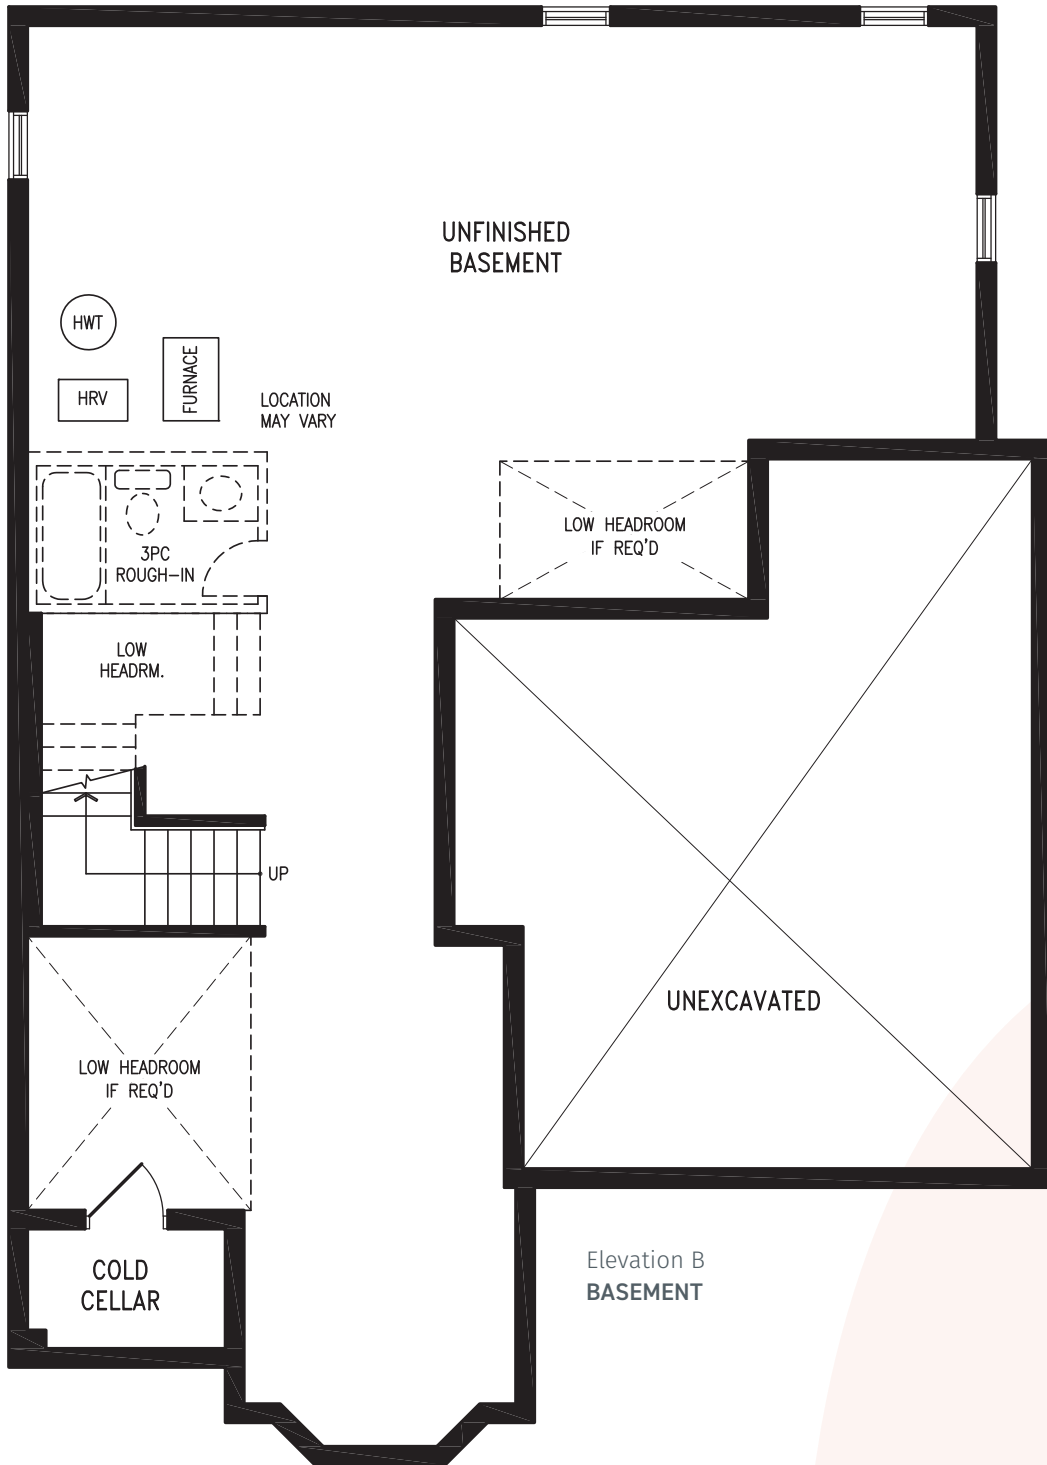

THE VERA 44-6 prices & specifications subject to change without notice. Useable square footage may vary from that stated herein. Artists concept only E.&O.E. © June 6, 2026 CountryWide Homes. All rights reserved.

COUNTRYWIDE