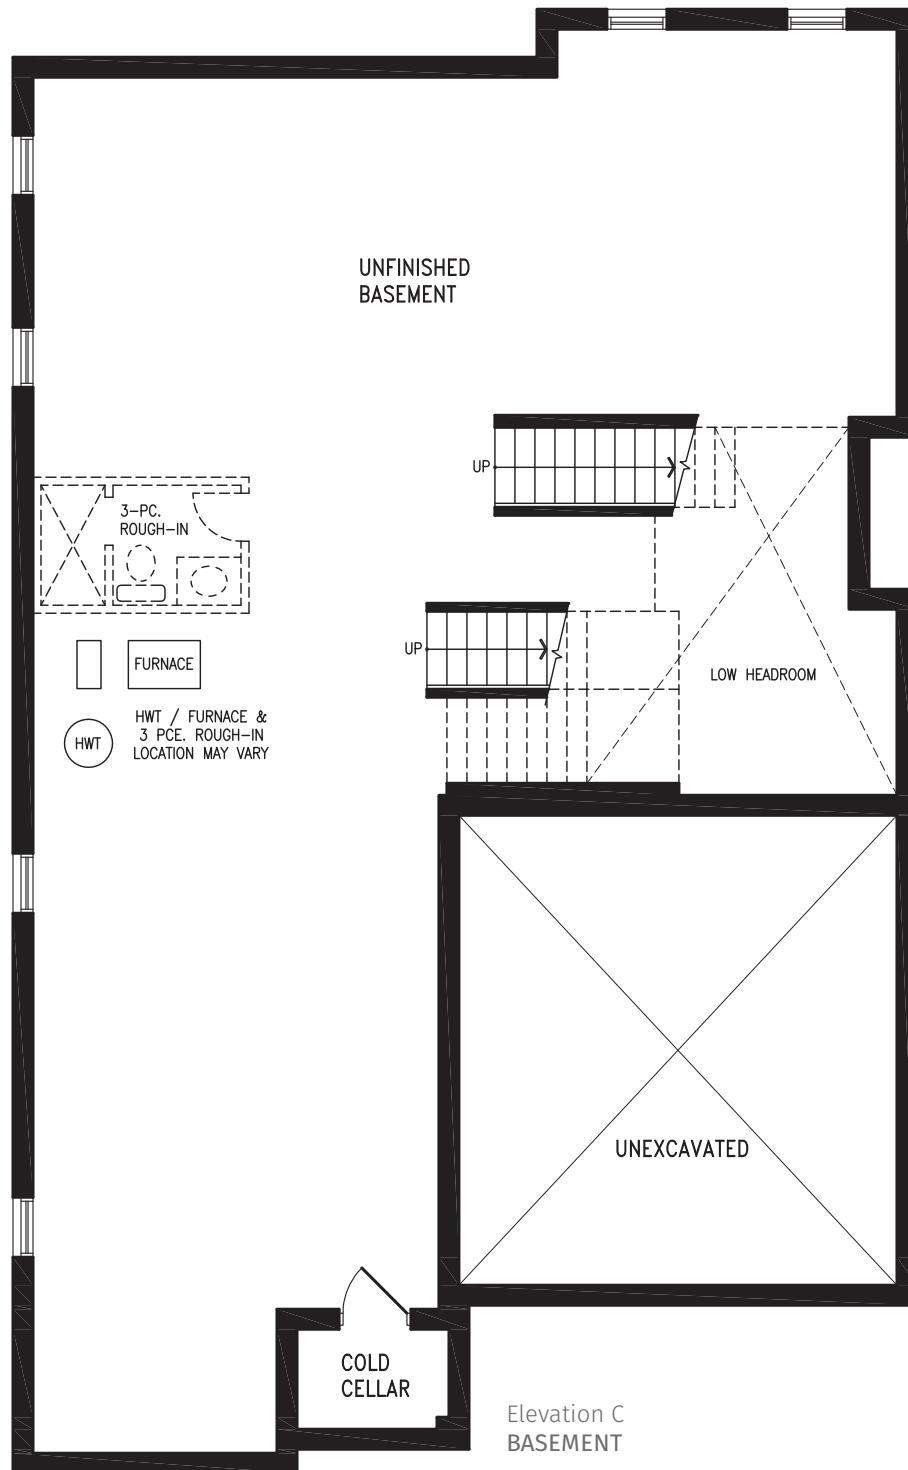

THE FRASCATI

Elevation C | 46' model

3,535 SQ. FT.

AVAILABLE FOR LOTS:

THE FRASCATI

3,535 SQ. FT.

Elevation C | 46' model

THE FRASCATI KH46-1 prices & specifications subject to change without notice. Useable square footage may vary from that stated herein. Artists concept only E. & O. E. © June 2021 CountryWide Homes. All rights reserved.

THE FRASCATI

Elevation C | 46' model

3,535 SQ. FT.

THE FRASCATI KH46-1 prices & specifications subject to change without notice. Useable square footage may vary from that stated herein. Artists concept only E. & O. E. © June 2021 CountryWide Homes. All rights reserved.