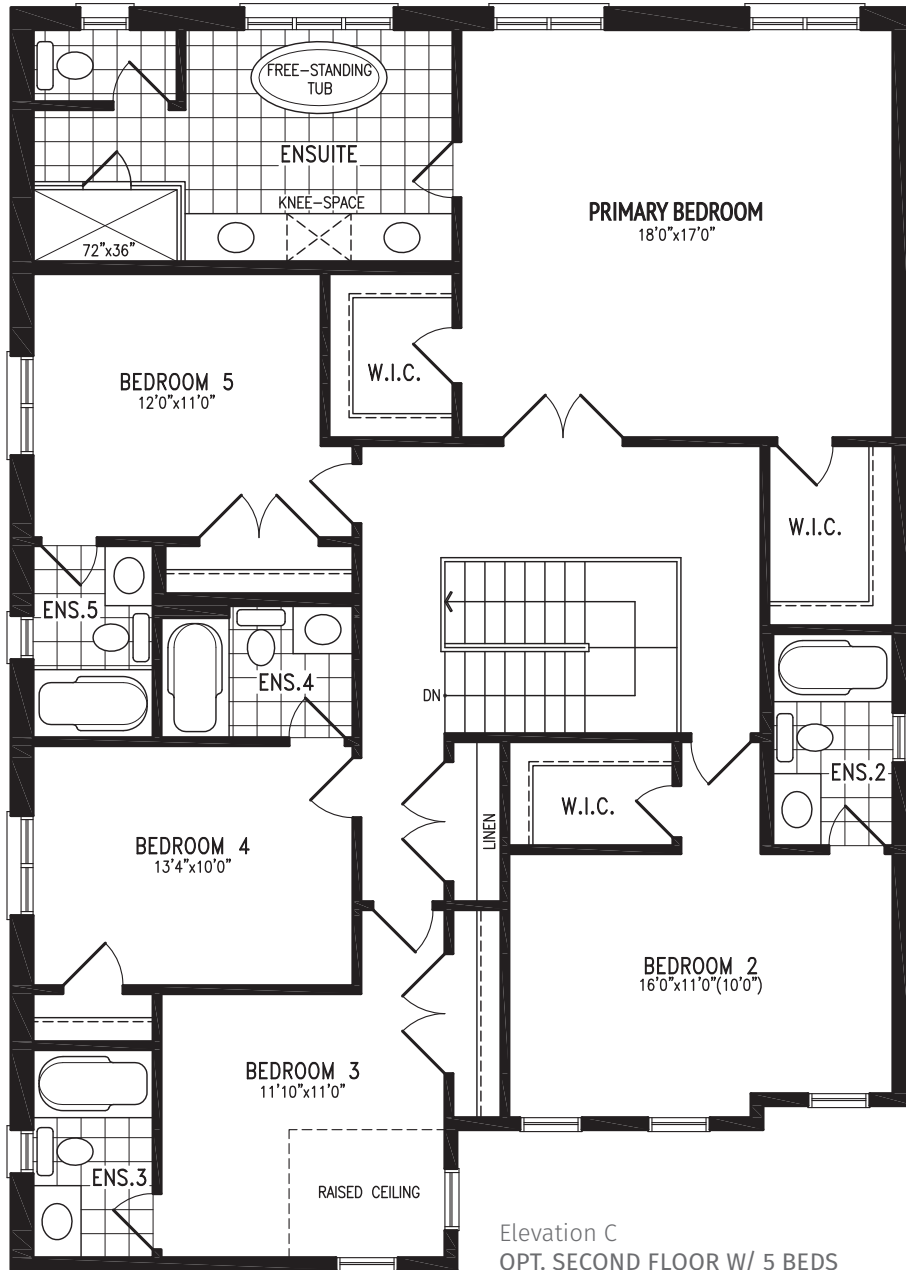

THE FRASCATI

Elevation C | 46' model

3,535 SQ. FT.

AVAILABLE FOR LOTS:

THE FRASCATI

3,535 SQ. FT.

Elevation C | 46' model

THE FRASCATI KH46-1 prices & specifications subject to change without notice. Useable square footage may vary from that stated herein. Artists concept only E. & O. E. © June 2021 CountryWide Homes. All rights reserved.

THE FRASCATI

Elevation C | 46' model

3,535 SQ. FT.

THE FRASCATI KH46-1 prices & specifications subject to change without notice. Useable square footage may vary from that stated herein. Artists concept only E. & O. E. © June 2021 CountryWide Homes. All rights reserved.