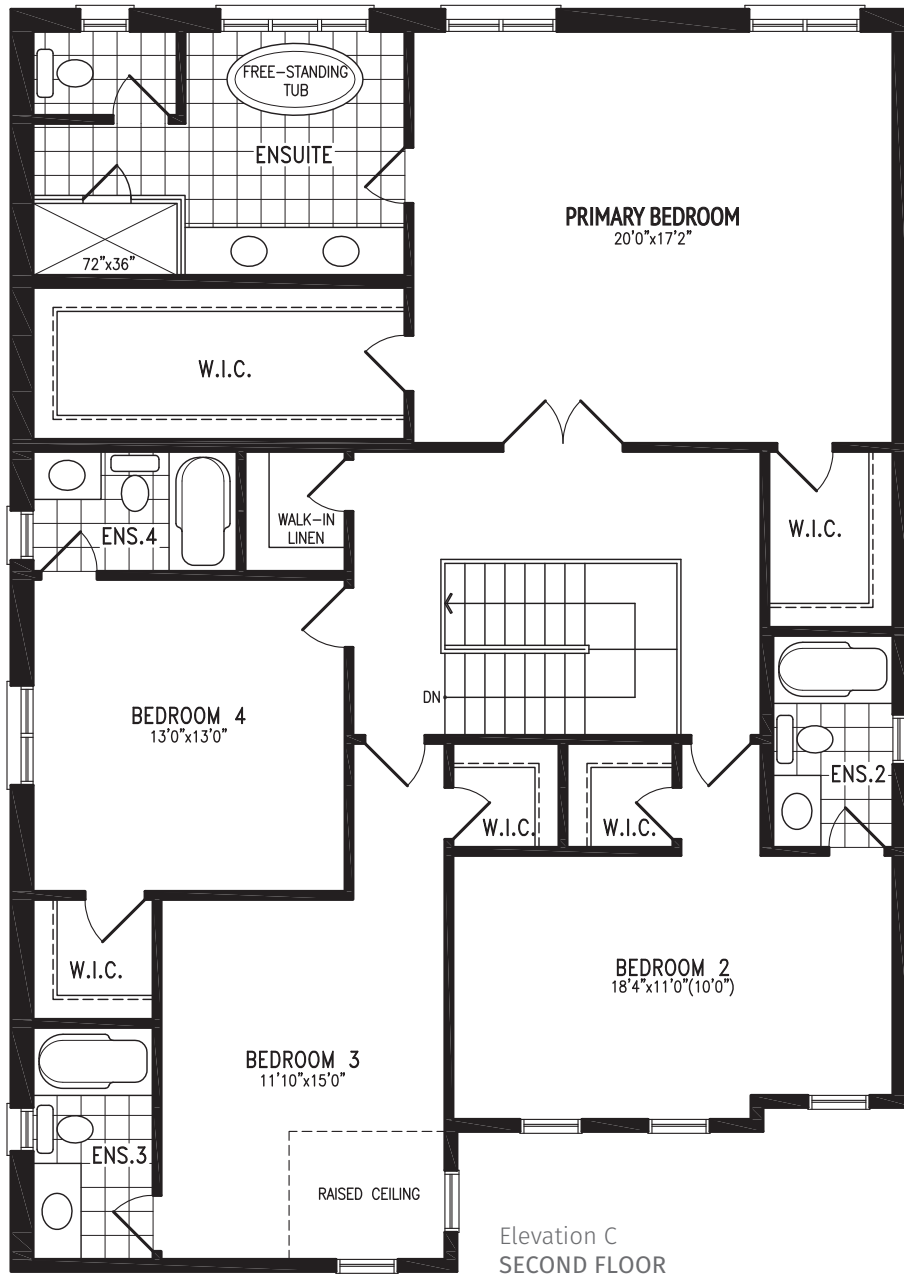

THE FRASCATI

Elevation C | 46' model

3,535 SQ. FT.

AVAILABLE FOR LOTS:

THE FRASCATI

3,535 SQ. FT.

Elevation C | 46' model

THE FRASCATI KH46-1 prices & specifications subject to change without notice. Useable square footage may vary from that stated herein. Artists concept only E. & O. E. © June 2021 CountryWide Homes. All rights reserved.

THE FRASCATI

Elevation C | 46' model

3,535 SQ. FT.

THE FRASCATI KH46-1 prices & specifications subject to change without notice. Useable square footage may vary from that stated herein. Artists concept only E. & O. E. © June 2021 CountryWide Homes. All rights reserved.